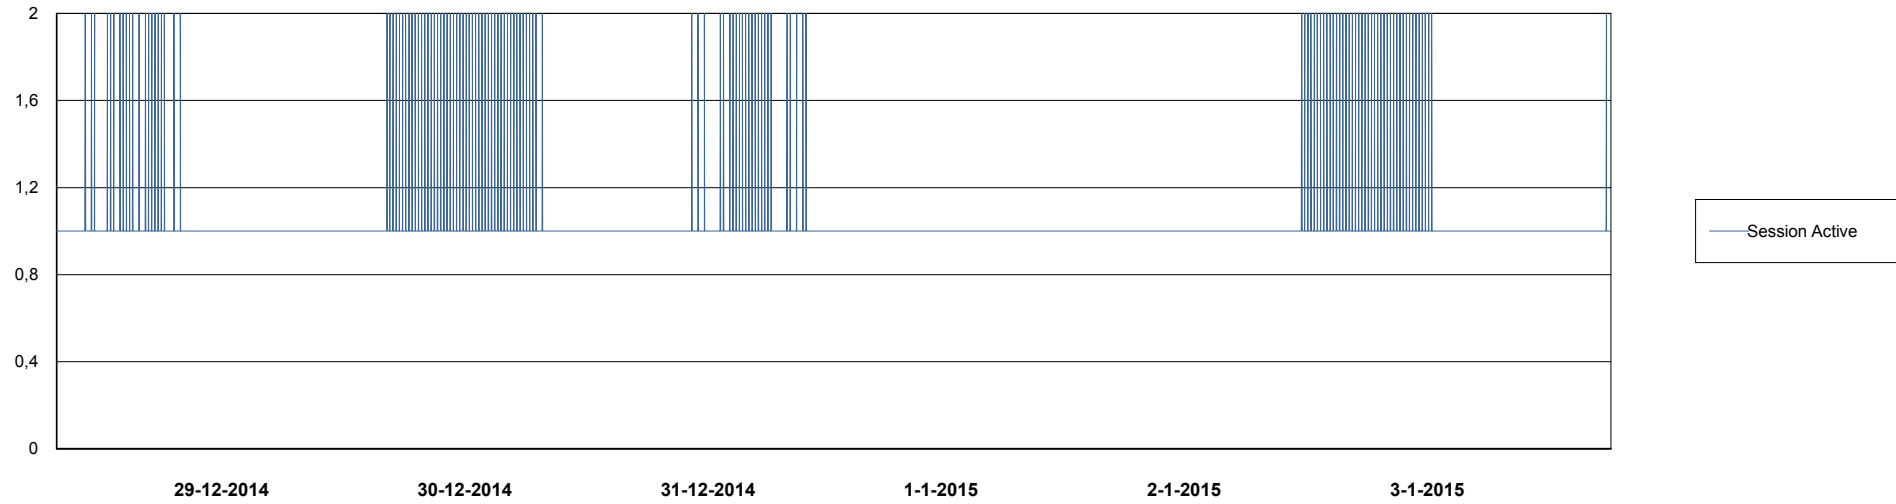

DATABASE PERFORMANCE NIXDB_Standby