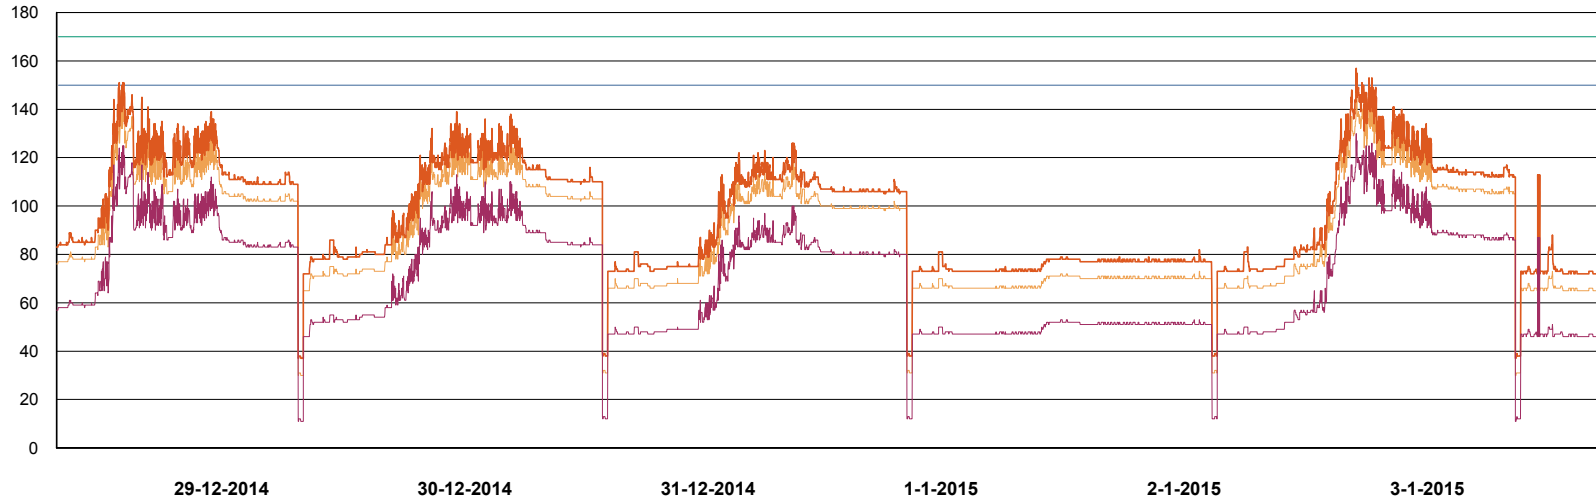

Weekly SLA Customer Report

Customer NIX_Production
Database ID 51

=====
DATABASE PERFORMANCE NIXDB_BI
=====

Weekly SLA Customer Report

Customer NIX_Production
Database ID 51

DATABASE PERFORMANCE

NIXDB_Production

Weekly SLA Customer Report

Customer NIX_Production
Database ID 51

DATABASE PERFORMANCE NIXDB_Standby

Weekly SLA Customer Report

Customer NIX_Production
Database ID 51

=====
DATABASE TABLESPACES NIXDB_BI
=====