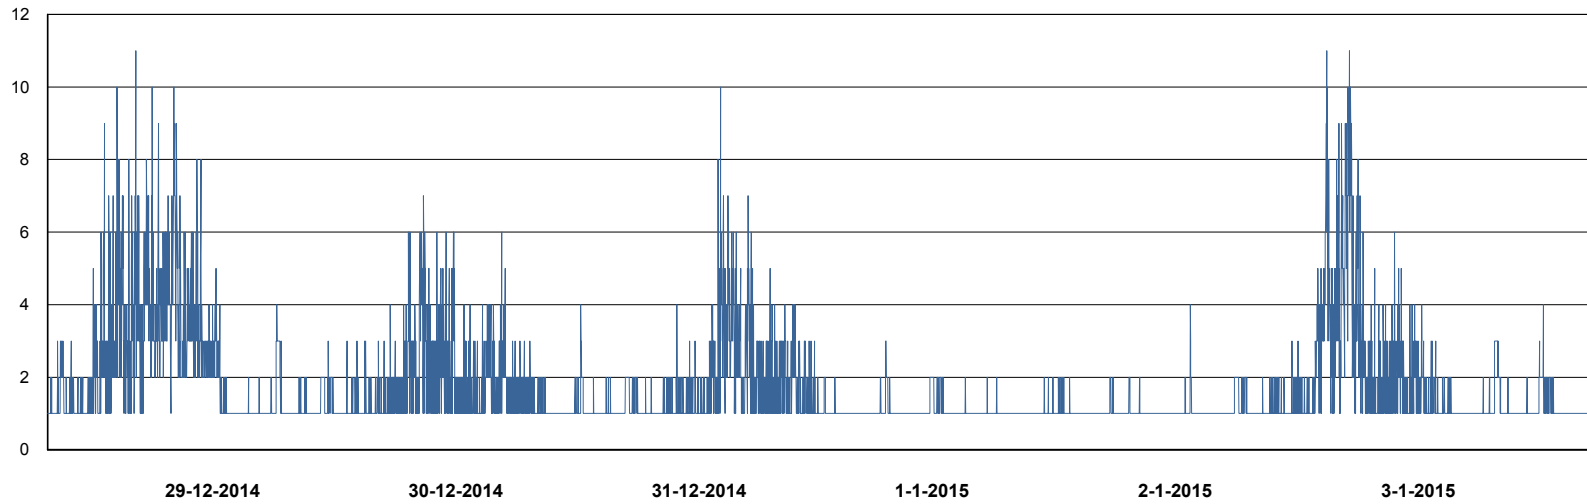

Weekly SLA Customer Report

Customer NIX_Production
Database ID 51

=====
DATABASE PERFORMANCE NIXDB_BI
=====

Weekly SLA Customer Report

Customer NIX_Production
Database ID 51

DATABASE PERFORMANCE

NIXDB_Production