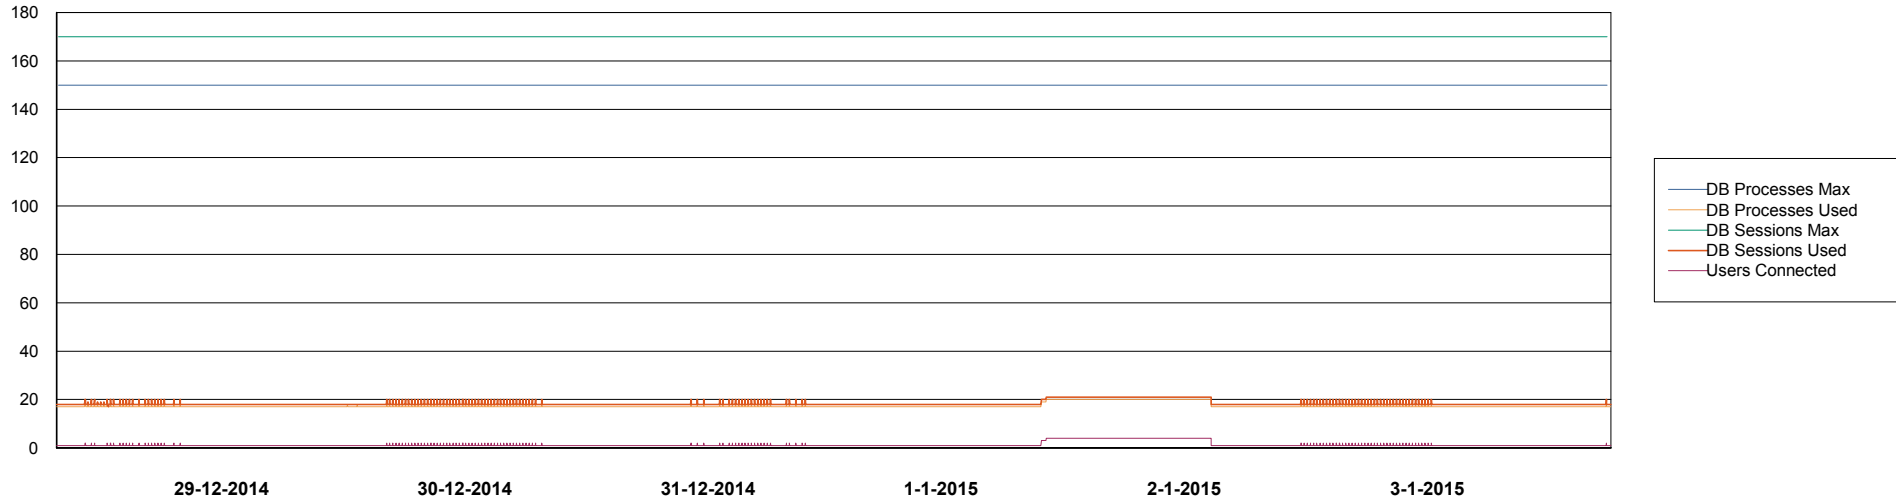

Weekly SLA Customer Report

Customer NIX_Production
Database ID 51

=====
DATABASE PERFORMANCE NIXDB_BI
=====

Weekly SLA Customer Report

Customer NIX_Production
Database ID 51

DATABASE PERFORMANCE

NIXDB_Production

Weekly SLA Customer Report

Customer NIX_Production
Database ID 51

DATABASE PERFORMANCE NIXDB_Standby

Weekly SLA Customer Report

Customer NIX_Production
Database ID 51

=====
DATABASE TABLESPACES NIXDB_BI
=====