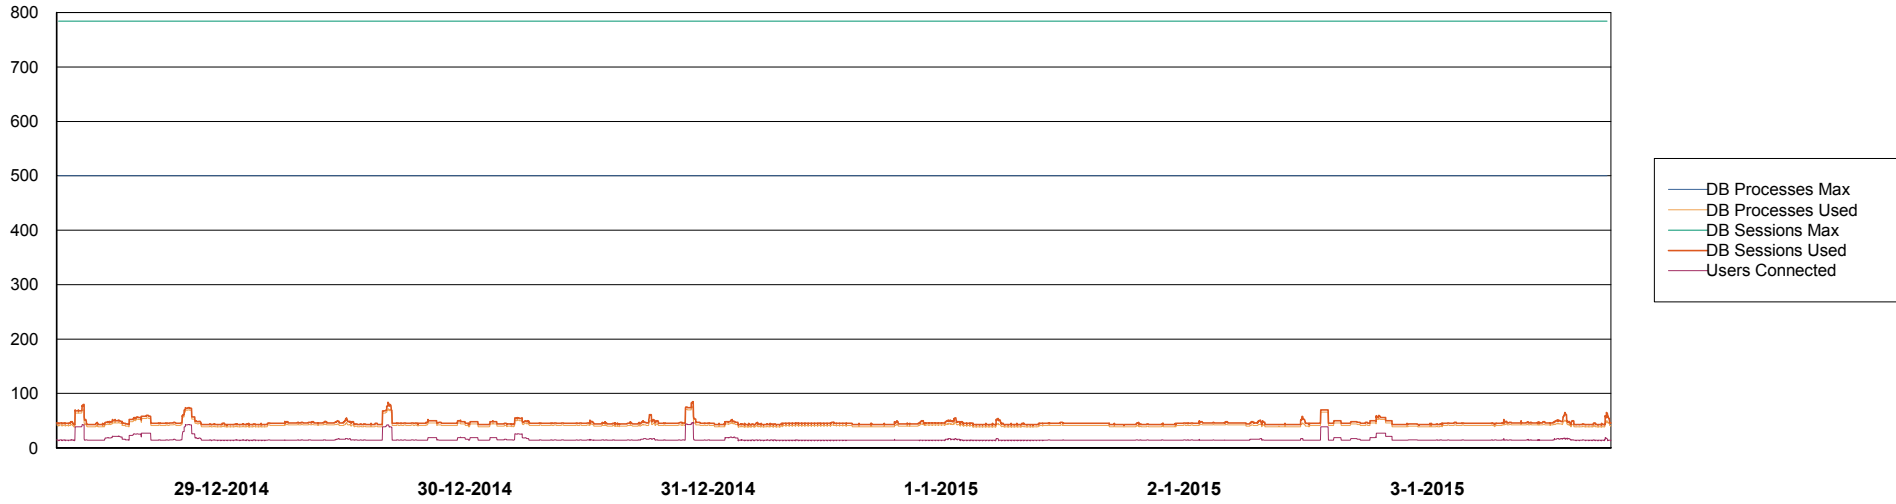

Weekly SLA Customer Report

Customer NIX_Production
 Database ID 51

=====
 HARDDISK USAGE NIX_PRD_ORCDB2
 =====

	Total disk space on C (GB)	Free disk space on C (GB)	Total disk space on D (GB)	Free disk space on D (GB)	Total disk space on E (GB)	Free disk space on E (GB)
3-1-2015	279	89	279	68	279	159
2-1-2015	279	89	279	67	279	133
1-1-2015	279	89	279	68	279	179
31-12-2014	279	89	279	68	279	194
30-12-2014	279	89	279	68	279	194
29-12-2014	279	90	279	68	279	194
28-12-2014	279	90	279	68	279	194

Weekly SLA Customer Report

Customer NIX_Production
Database ID 51

=====
DATABASE PERFORMANCE NIXDB_BI
=====

Weekly SLA Customer Report

Customer NIX_Production
Database ID 51

DATABASE PERFORMANCE

NIXDB_Production