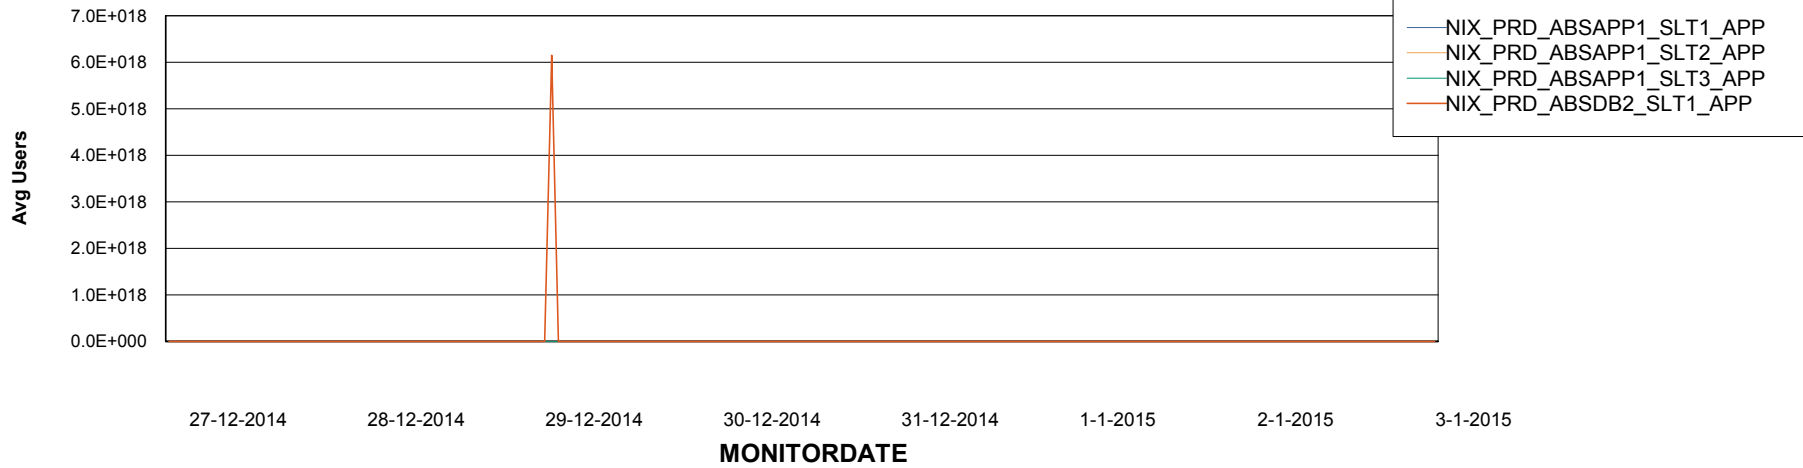

Avg memory used per ABS Server Service

Weekly SLA Customer Report

Customer NIX_Production
Database ID 51

=====
ABSolute Application Server Services
=====

Avg users per day per ABS server

Weekly SLA Customer Report