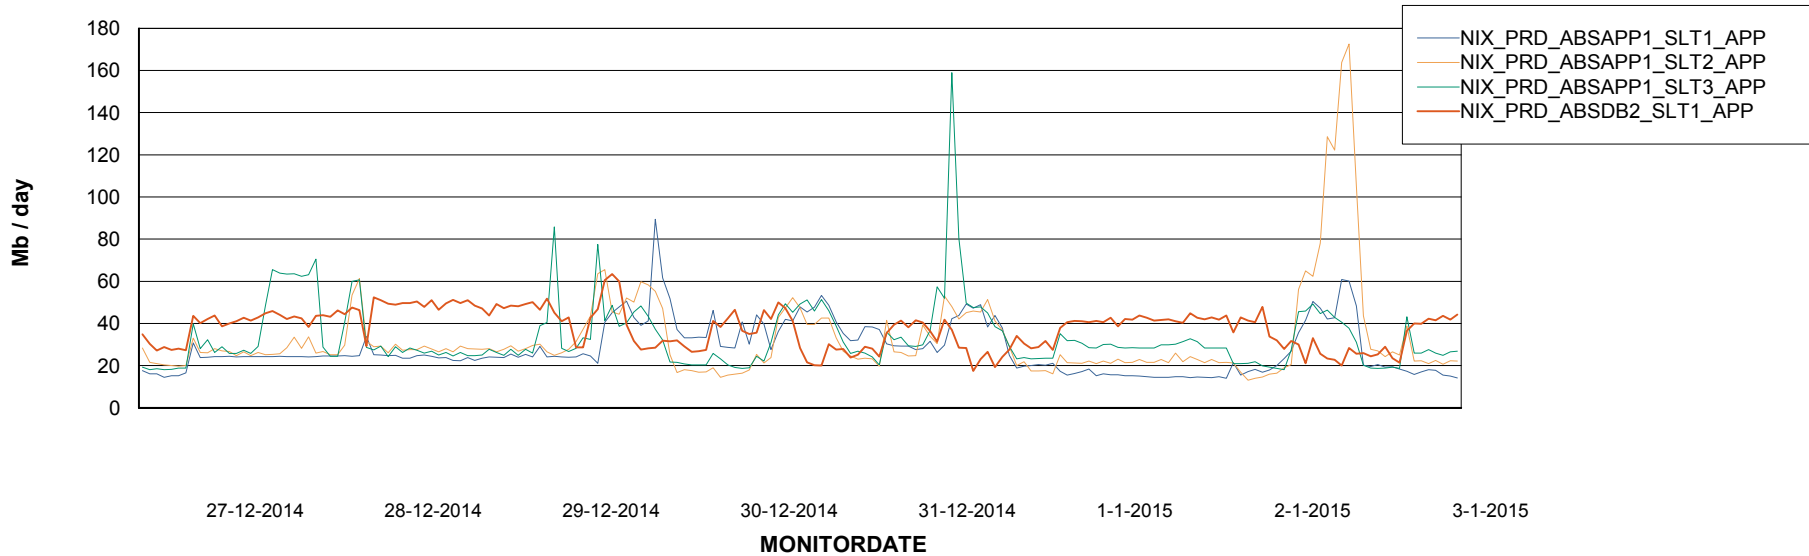

=====
 STANDBY DATABASE HEALTH NIX_Production
 =====

Recovery lag for last 7 days

Weekly SLA Customer Report

Customer NIX_Production
Database ID 51

ABSolute Application Server Services

Disaster per ABS Server

Avg memory used per ABS Server Service

Weekly SLA Customer Report

Customer NIX_Production
Database ID 51

=====
ABSolute Application Server Services
=====

Avg users per day per ABS server

Weekly SLA Customer Report