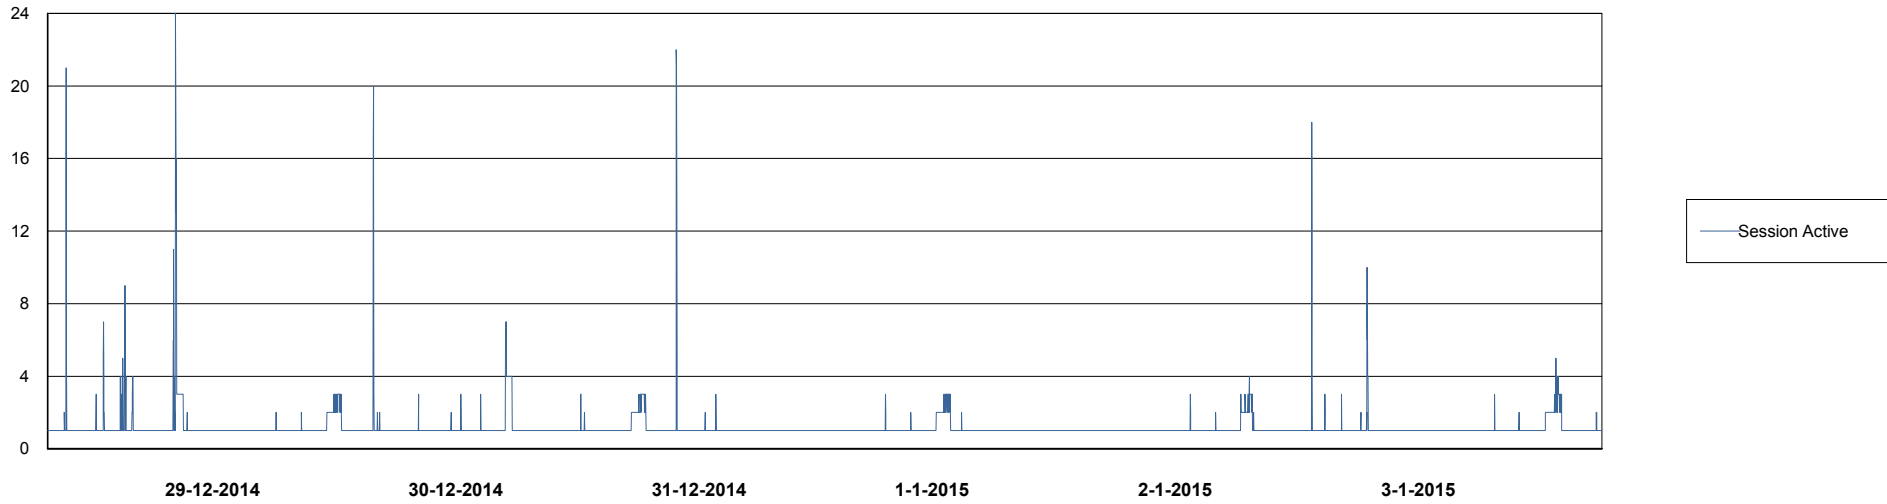

Weekly SLA Customer Report

Customer NIX_Production
 Database ID 51

=====
 HARDDISK USAGE NIX_PRD_ORCDB2
 =====

	Total disk space on C (GB)	Free disk space on C (GB)	Total disk space on D (GB)	Free disk space on D (GB)	Total disk space on E (GB)	Free disk space on E (GB)
3-1-2015	279	89	279	68	279	159
2-1-2015	279	89	279	67	279	133
1-1-2015	279	89	279	68	279	179
31-12-2014	279	89	279	68	279	194
30-12-2014	279	89	279	68	279	194
29-12-2014	279	90	279	68	279	194
28-12-2014	279	90	279	68	279	194

Weekly SLA Customer Report

Customer NIX_Production
Database ID 51

=====
DATABASE PERFORMANCE NIXDB_BI
=====

Weekly SLA Customer Report

Customer NIX_Production
Database ID 51

DATABASE PERFORMANCE

NIXDB_Production