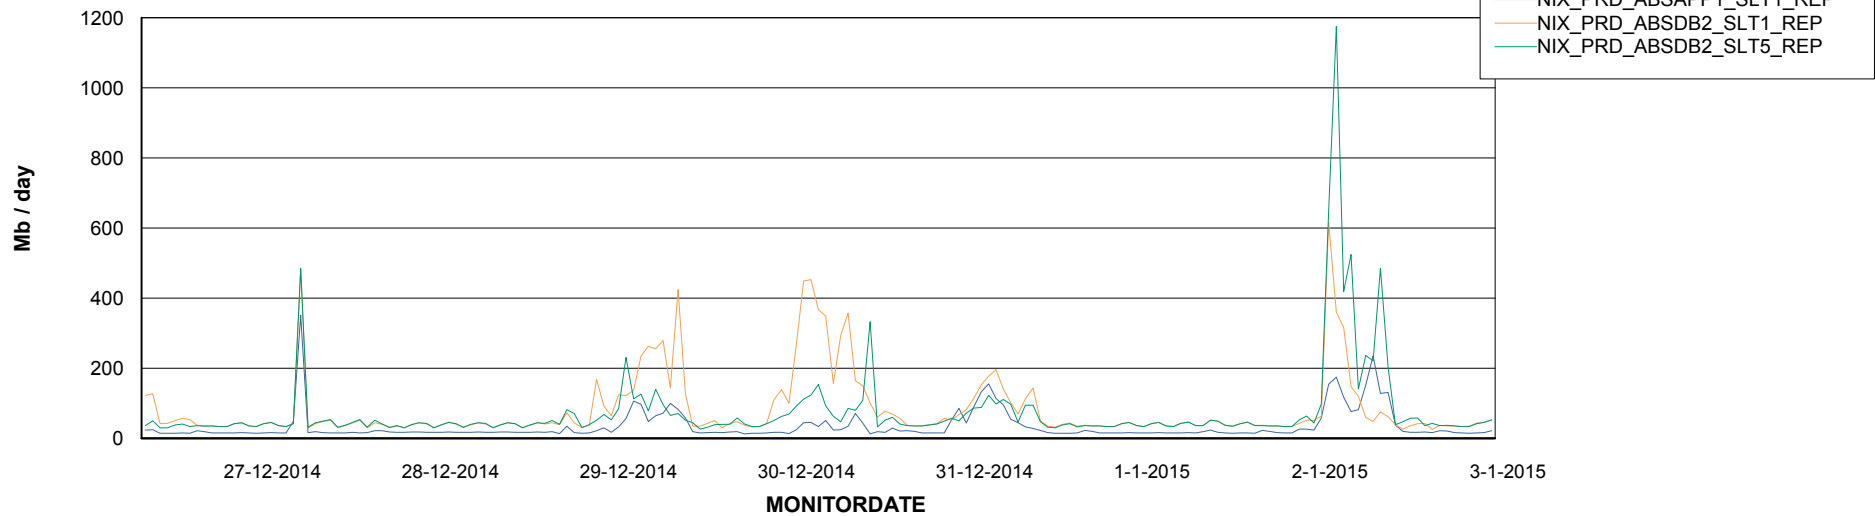

Customer NIX_Production
Database ID 51

ABSSolute Application ReportServer Services

Disaster per ReportServer

Avg memory used per ReportServer Service

Weekly SLA Customer Report

Customer NIX_Production
Database ID 51