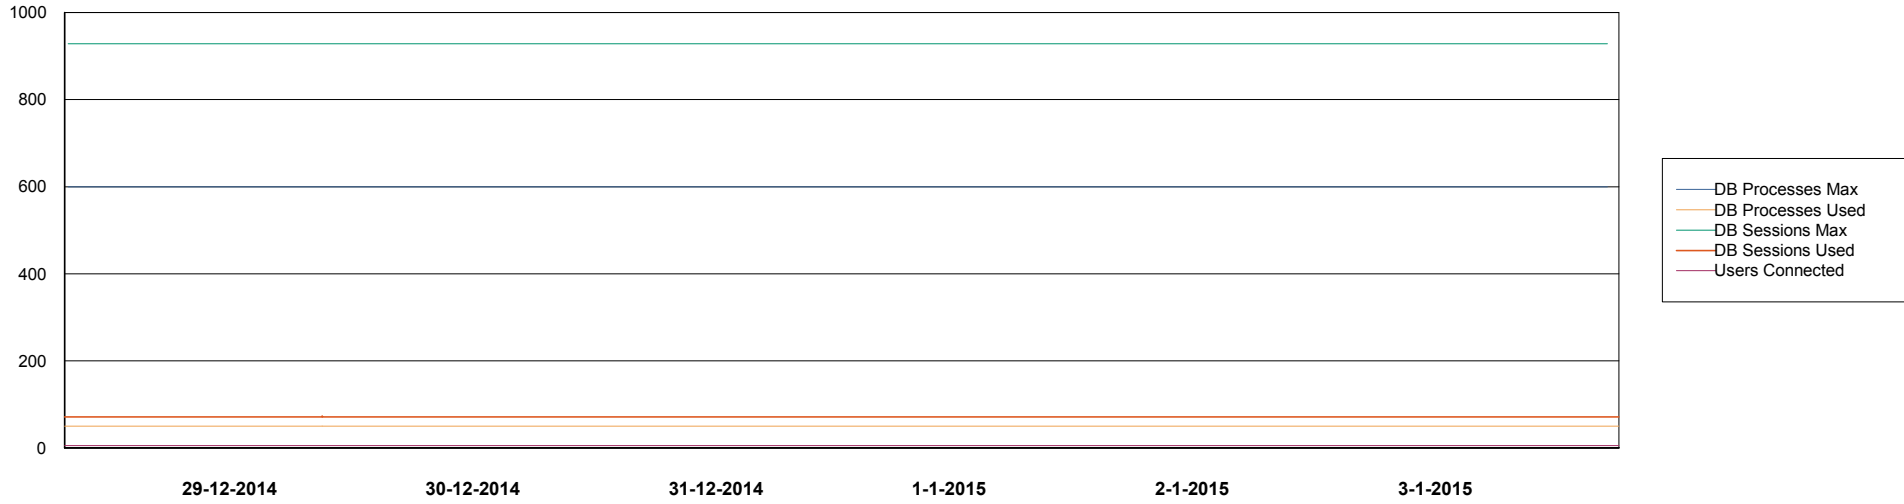

Weekly SLA Customer Report

Customer DFD Production
Database ID 39

DATABASE PERFORMANCE DFDDDB_Production

Weekly SLA Customer Report

Customer DFD Production
Database ID 39

DATABASE PERFORMANCE DFDDB_Standby

Weekly SLA Customer Report

Customer DFD Production
Database ID 39

DATABASE PERFORMANCE DFDDDBI_Production

Weekly SLA Customer Report

Customer DFD Production
Database ID 39

=====
DATABASE SIZE DFDDDB_Production
=====