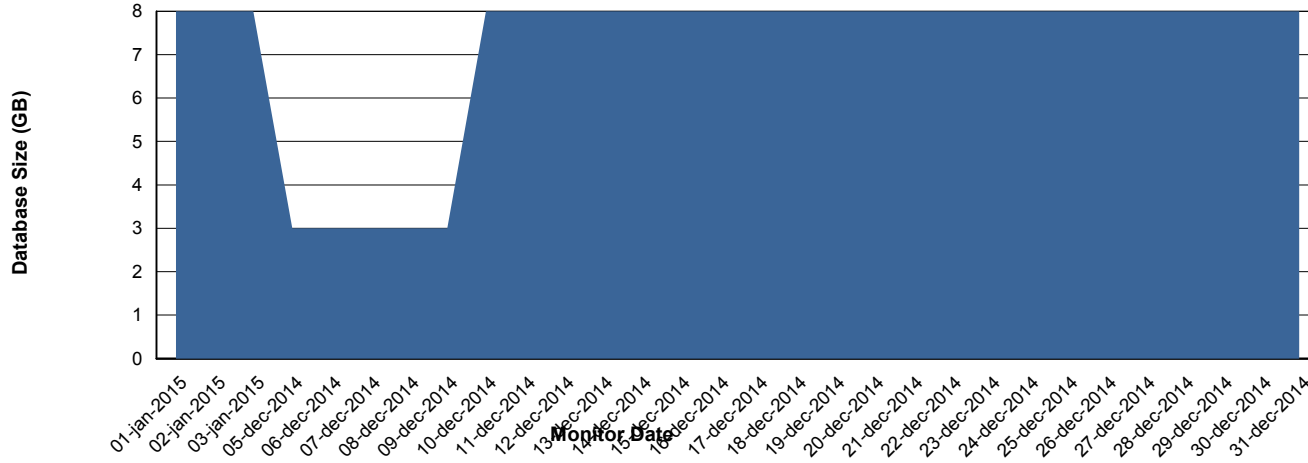

Database growth over last month