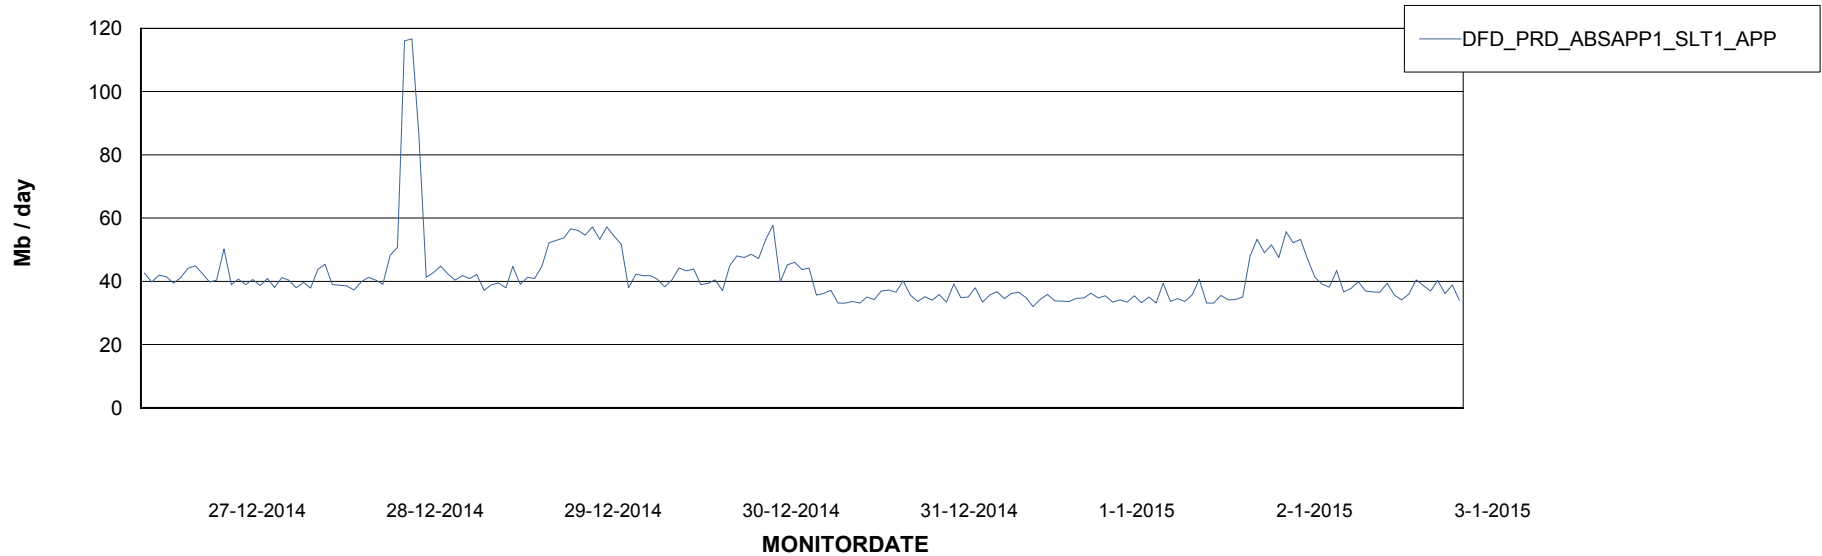

Avg memory used per ABS Server Service