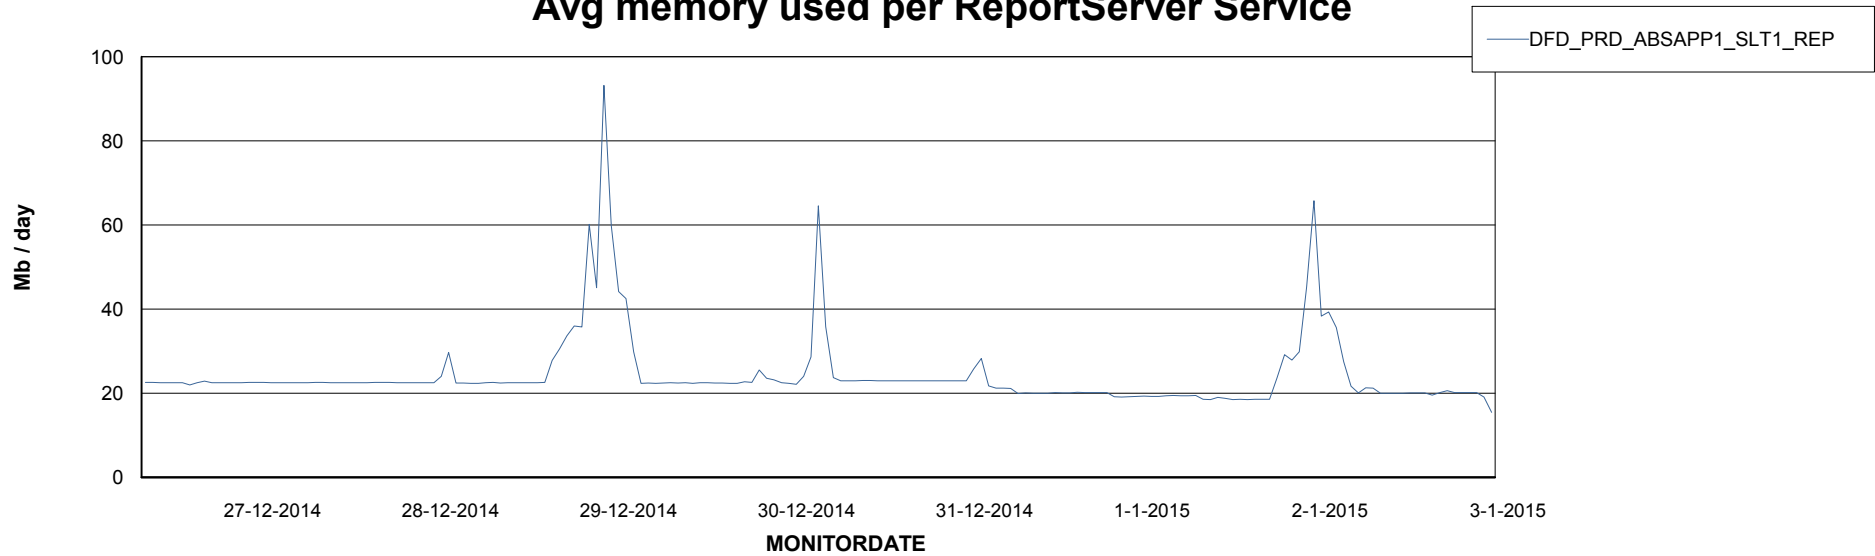

Customer DFD Production
Database ID 39

=====
ABSolute Application ReportServer Services
=====

Disaster per ReportServer

Avg memory used per ReportServer Service

Weekly SLA Customer Report

Customer DFD Production
Database ID 39