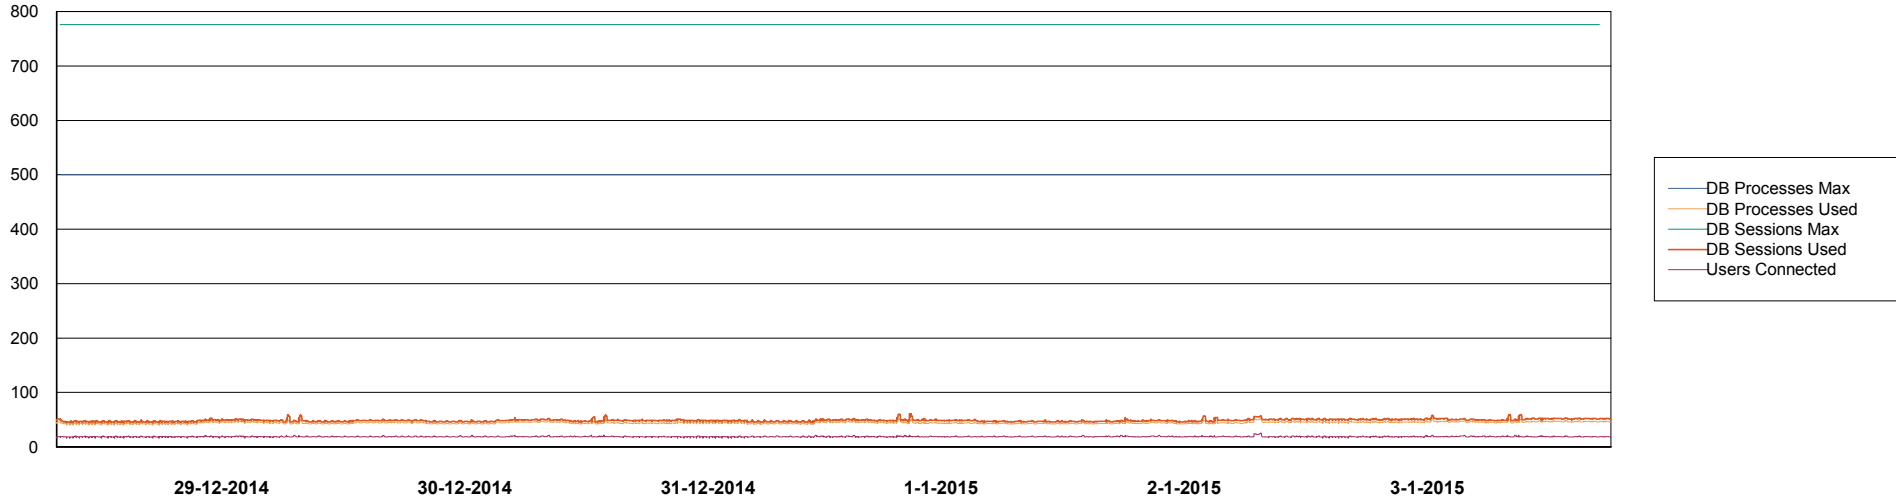

Weekly SLA Customer Report

Customer DFD Production
Database ID 39

DATABASE PERFORMANCE DFDDDB_Production

Weekly SLA Customer Report

Customer DFD Production
Database ID 39

DATABASE PERFORMANCE DFDDB_Standby

Weekly SLA Customer Report

Customer DFD Production
Database ID 39

DATABASE PERFORMANCE DFDDDBI_Production

Weekly SLA Customer Report

Customer DFD Production
Database ID 39

=====
DATABASE SIZE DFDDDB_Production
=====