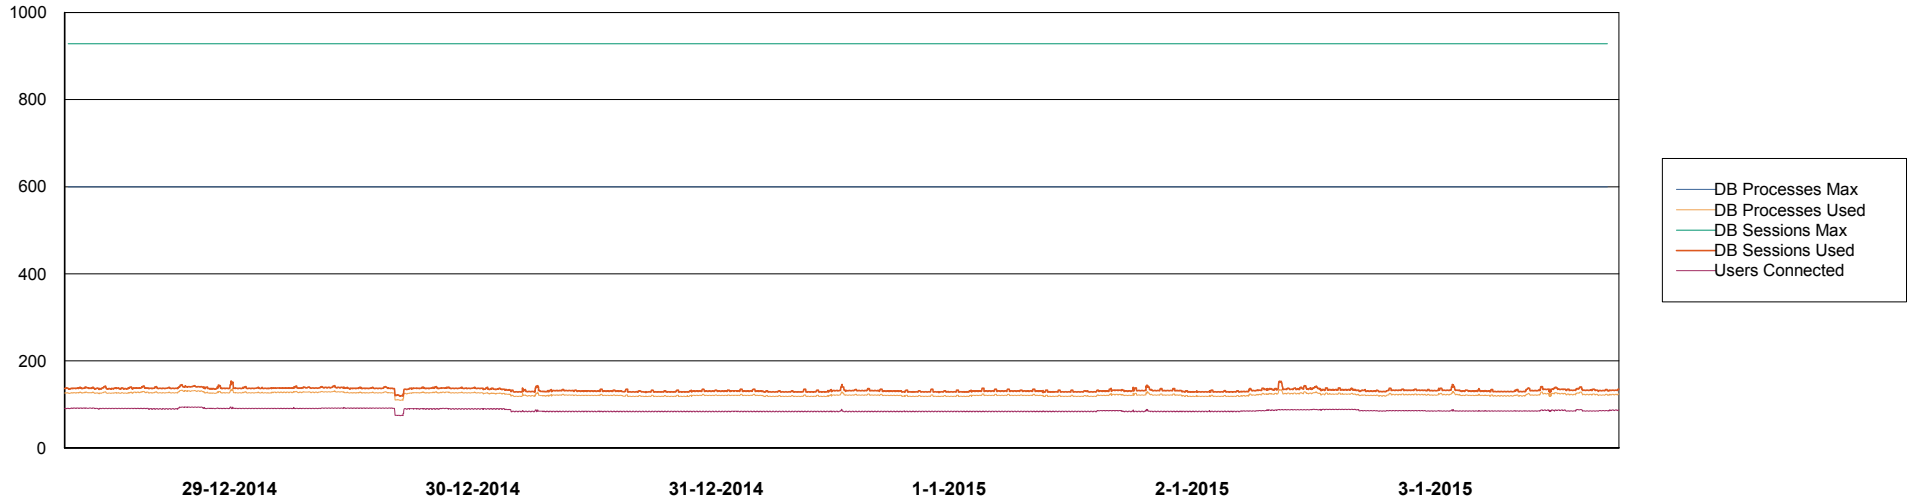

=====
 HARDDISK USAGE DFD_PRD_ORACLE2
 =====

	Total disk space on C (GB)	Free disk space on C (GB)	Total disk space on D (GB)	Free disk space on D (GB)	Total disk space on E (GB)	Free disk space on E (GB)	Total disk space on F (GB)	Free disk space on F (GB)
3-1-2015	78	59	479	344	400	71	800	759
2-1-2015	78	59	479	344	400	73	800	759
1-1-2015	78	59	479	344	400	74	800	759
31-12-2014	78	59	479	344	400	74	800	759
30-12-2014	78	59	479	344	400	75	800	759
29-12-2014	78	59	479	344	400	76	800	759
28-12-2014	78	59	479	344	400	76	800	759

Weekly SLA Customer Report

Customer DFD Production
Database ID 39

DATABASE PERFORMANCE DFDDDB_Production

Weekly SLA Customer Report

Customer DFD Production
Database ID 39

DATABASE PERFORMANCE DFDDB_Standby