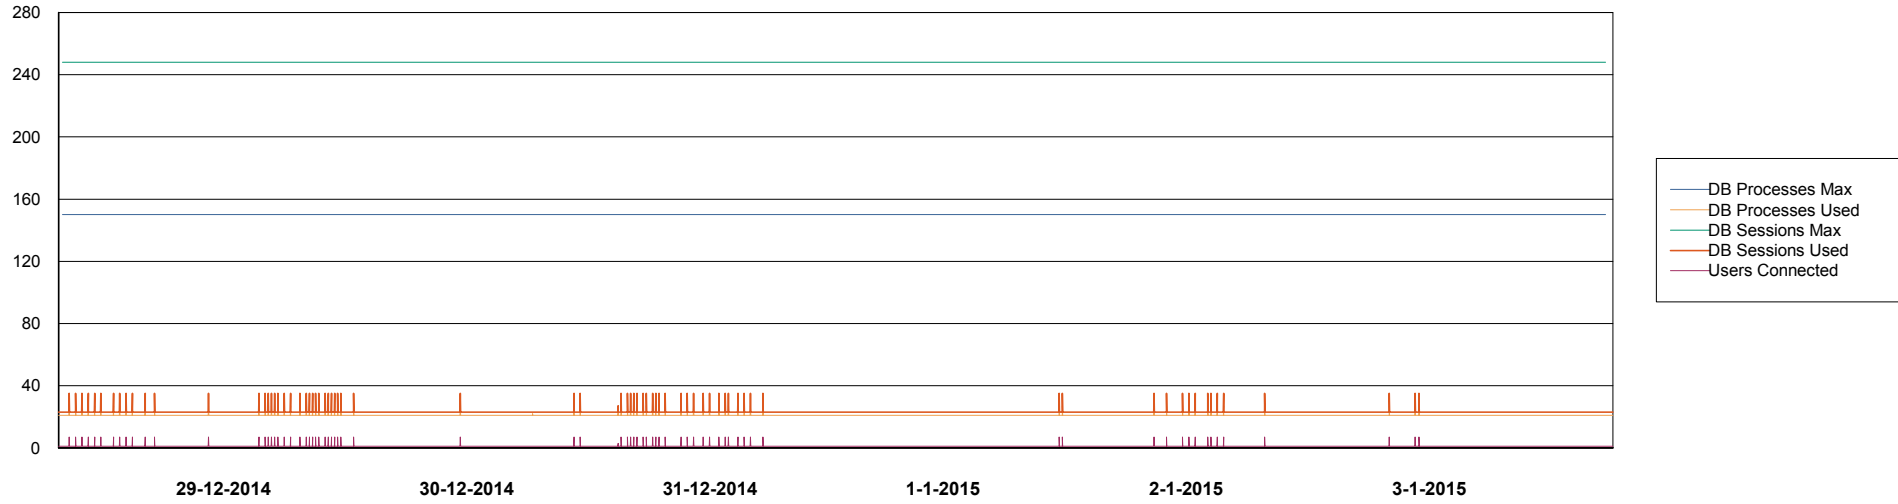

Weekly SLA Customer Report

Customer CSC_Production
Database ID 50

DATABASE PERFORMANCE CSCDB_Production

Weekly SLA Customer Report

Customer CSC_Production
Database ID 50

DATABASE PERFORMANCE CSCDB_Standby

Weekly SLA Customer Report