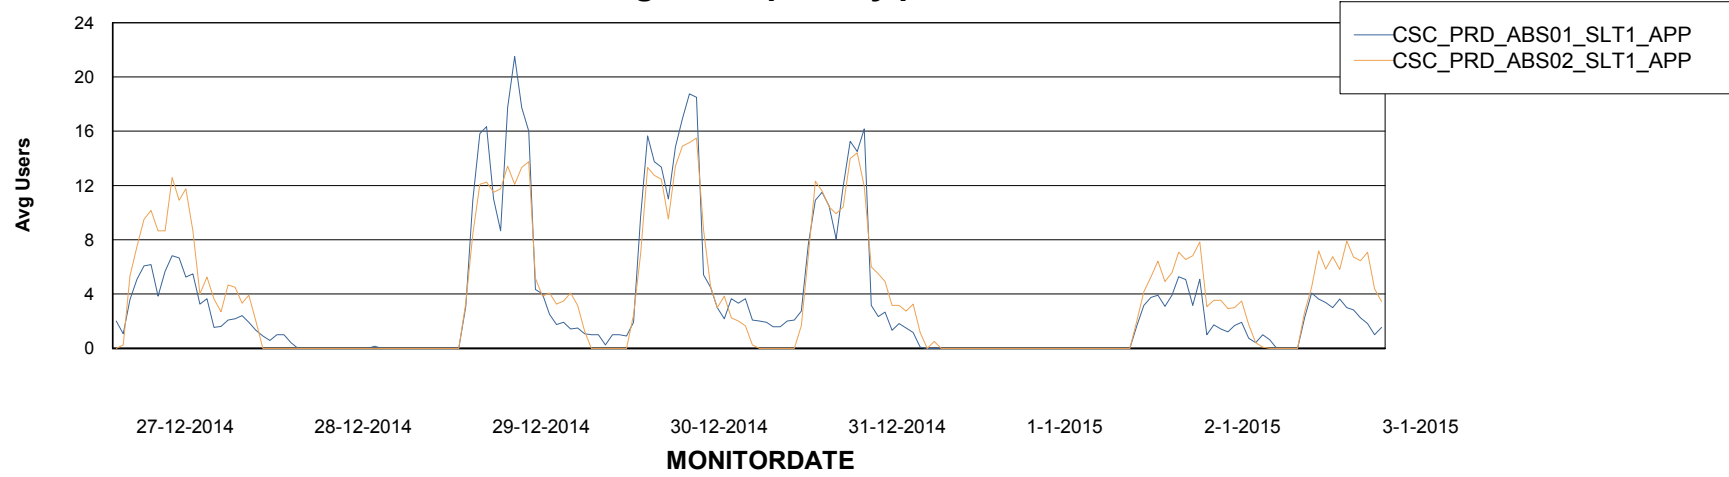

Weekly SLA Customer Report

Customer CSC_Production
Database ID 50

=====
ABSolute Application Server Services
=====

Avg users per day per ABS server