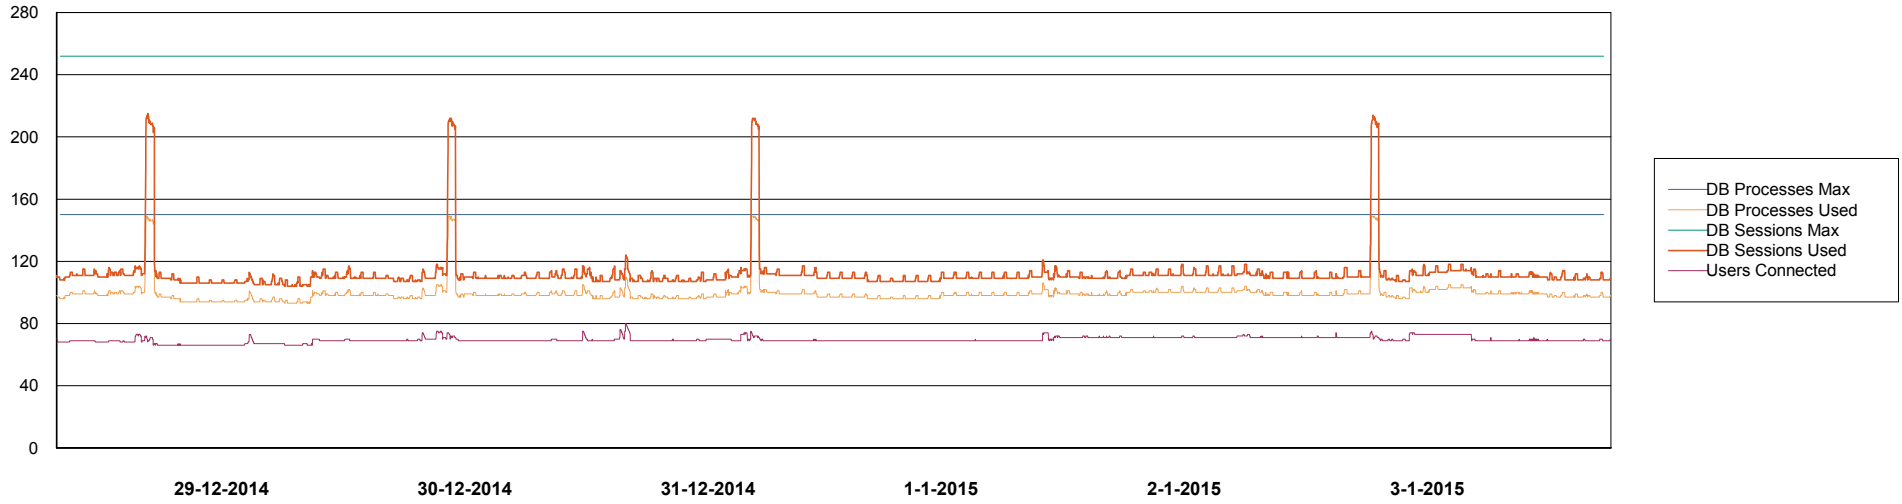

DATABASE PERFORMANCE CSCDB_Production