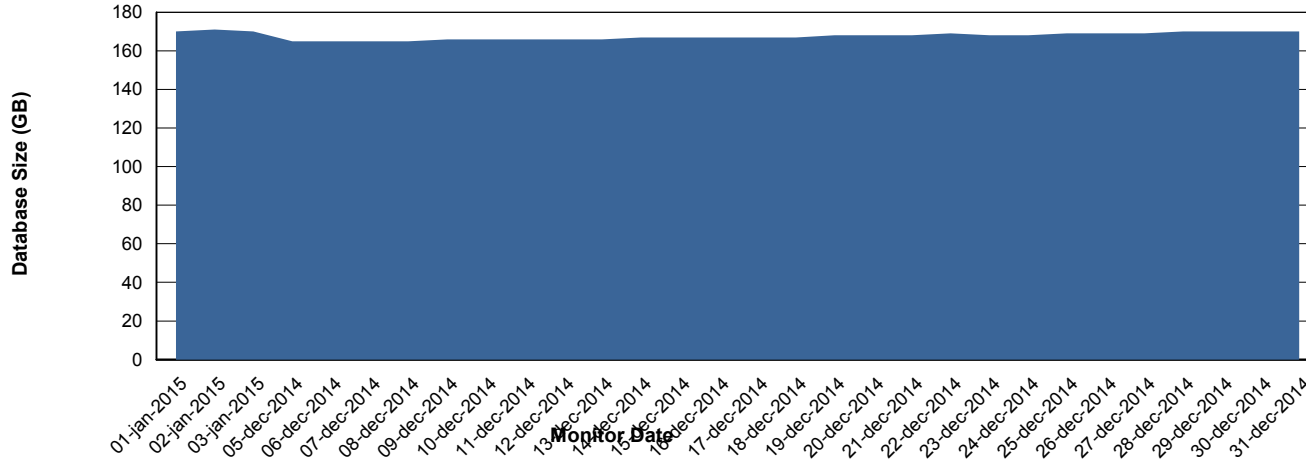

Database growth over last month

=====
DATABASE TABLESPACES CSCDB_Production
=====

TOTAL DATABASE SIZE PER TABLESPACE

Date	Tablespace Name	Filesize (Gb)	Usedsize (Gb)	Percentage free
3-1-2015	ABSDATA	59	46	22
	INDX	156	123	21
2-1-2015	ABSDATA	59	46	22
	INDX	156	123	21
1-1-2015	ABSDATA	59	46	22
	INDX	156	123	21
31-12-2014	ABSDATA	59	46	22
	INDX	156	123	21
30-12-2014	ABSDATA	59	46	22
	INDX	156	123	21
29-12-2014	ABSDATA	59	46	22
	INDX	156	123	21
28-12-2014	ABSDATA	59	46	22
	INDX	156	123	21