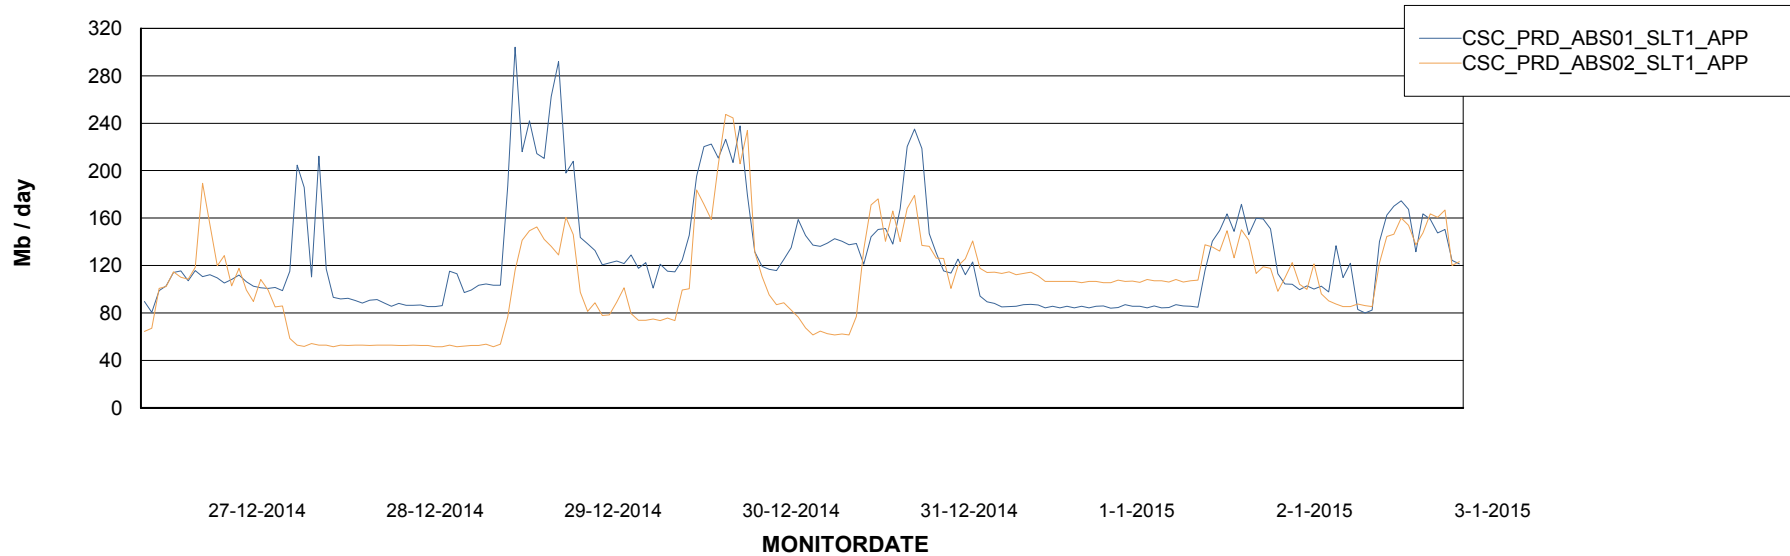

Weekly SLA Customer Report

Customer CSC_Production
Database ID 50

=====
STANDBY DATABASE HEALTH CSC_Production
=====

Recovery lag for last 7 days

Weekly SLA Customer Report

Customer CSC_Production
Database ID 50

=====
ABSolute Application Server Services
=====

Disaster per ABS Server

Avg memory used per ABS Server Service

Weekly SLA Customer Report

Customer CSC_Production
Database ID 50

=====
ABSolute Application Server Services
=====