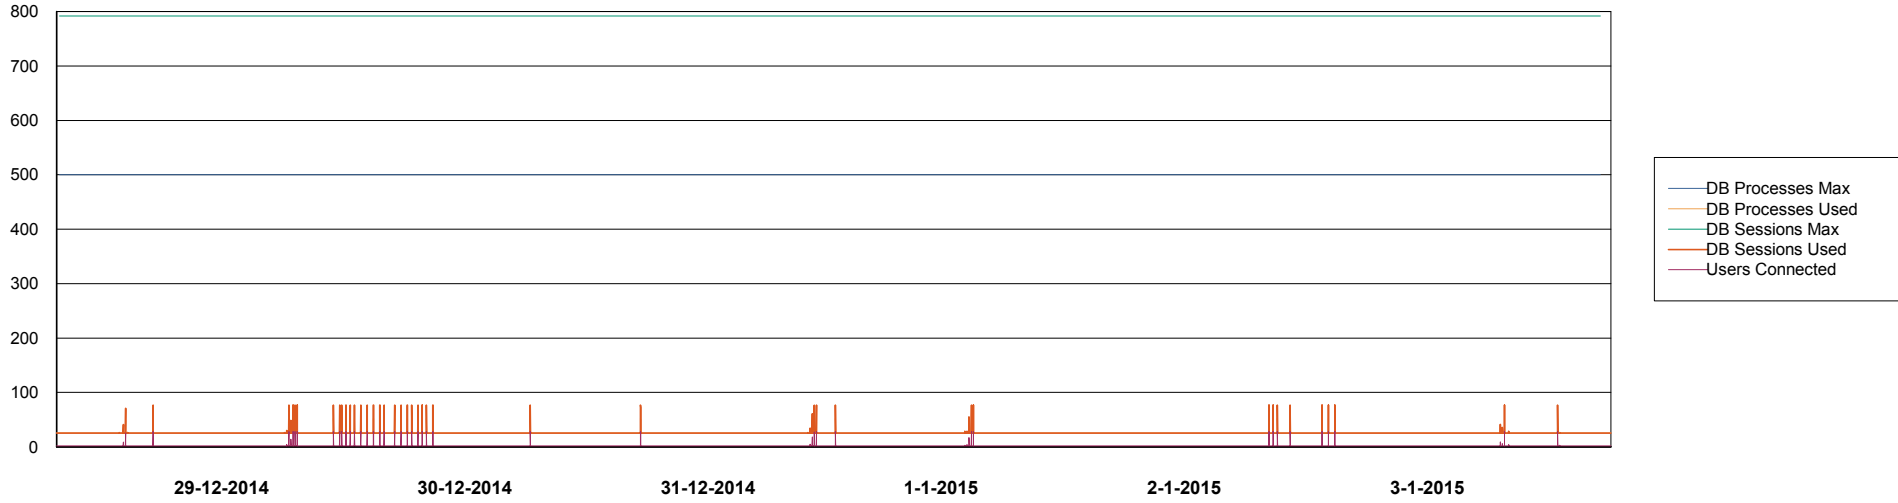

Weekly SLA Customer Report

Customer CLO Production
Database ID 38

DATABASE PERFORMANCE CLODB_Production

Weekly SLA Customer Report

Customer CLO Production
Database ID 38

=====
DATABASE PERFORMANCE CLODB_Standby
=====