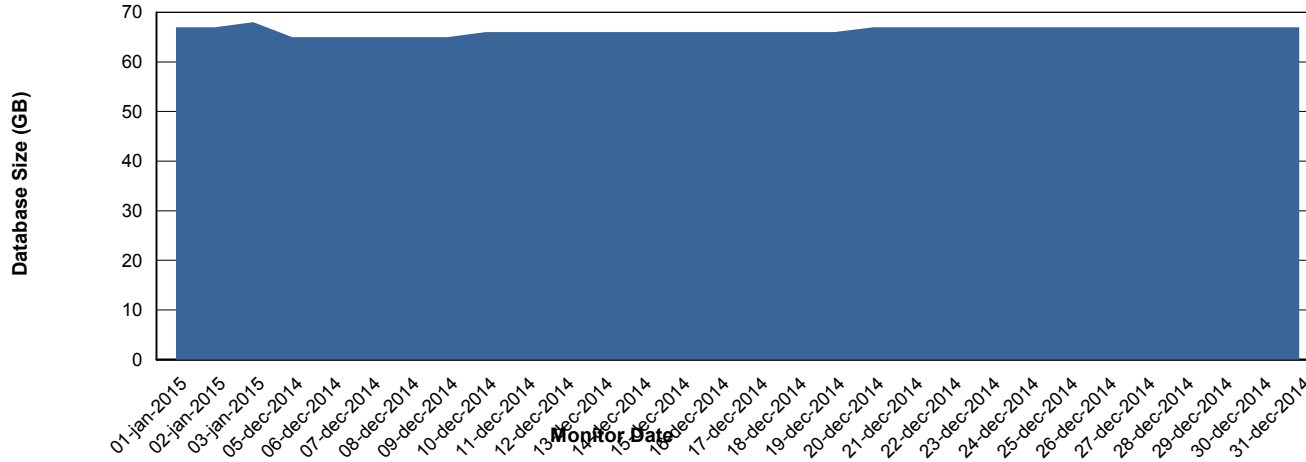

Weekly SLA Customer Report

Customer CLO Production
Database ID 38

DATABASE PERFORMANCE CLODB_Production

Weekly SLA Customer Report

Customer CLO Production
Database ID 38

=====
DATABASE PERFORMANCE CLODB_Standby
=====

Weekly SLA Customer Report

Customer CLO Production
 Database ID 38

=====
 DATABASE SIZE CLODB_Production
 =====

Database growth over last month

=====
 DATABASE TABLESPACES CLODB_Production
 =====

TOTAL DATABASE SIZE PER TABLESPACE