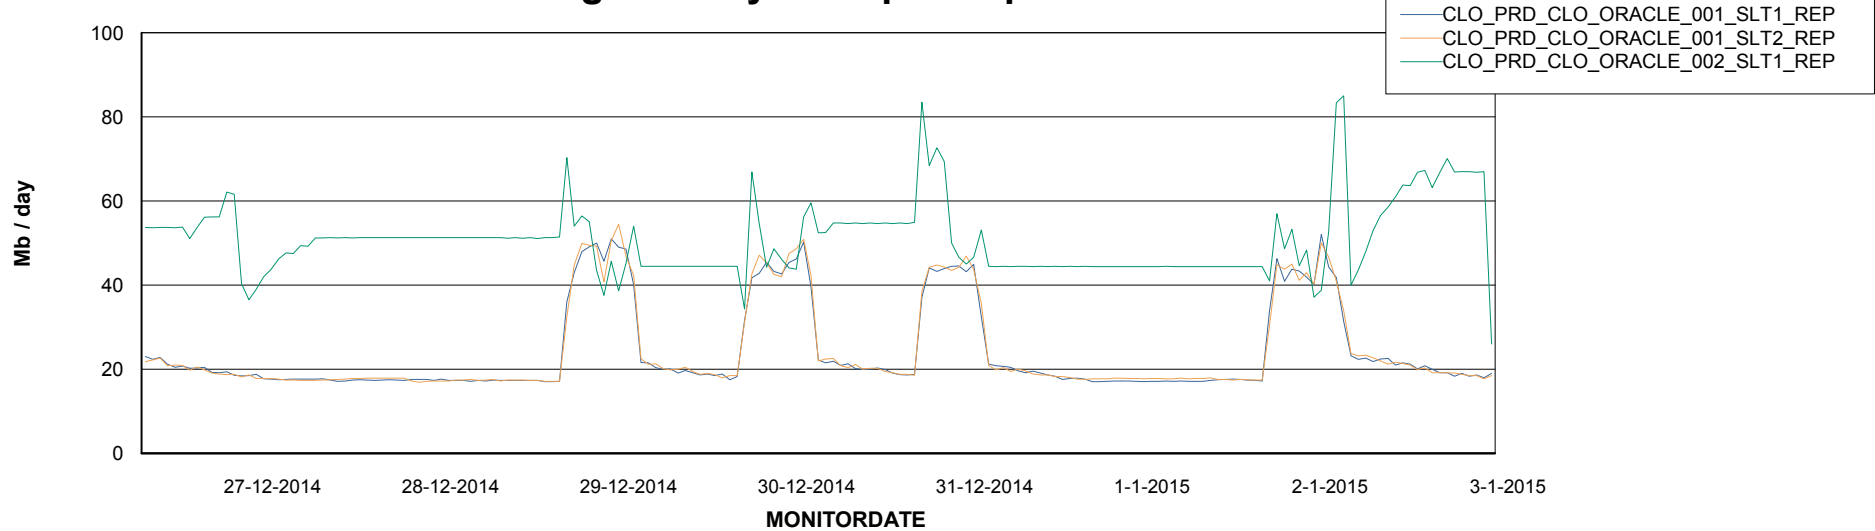

Avg users per day per ABS server

Weekly SLA Customer Report

Customer CLO Production
Database ID 38

=====
ABSolute Application ReportServer Services
=====

Disaster per ReportServer

Avg memory used per ReportServer Service