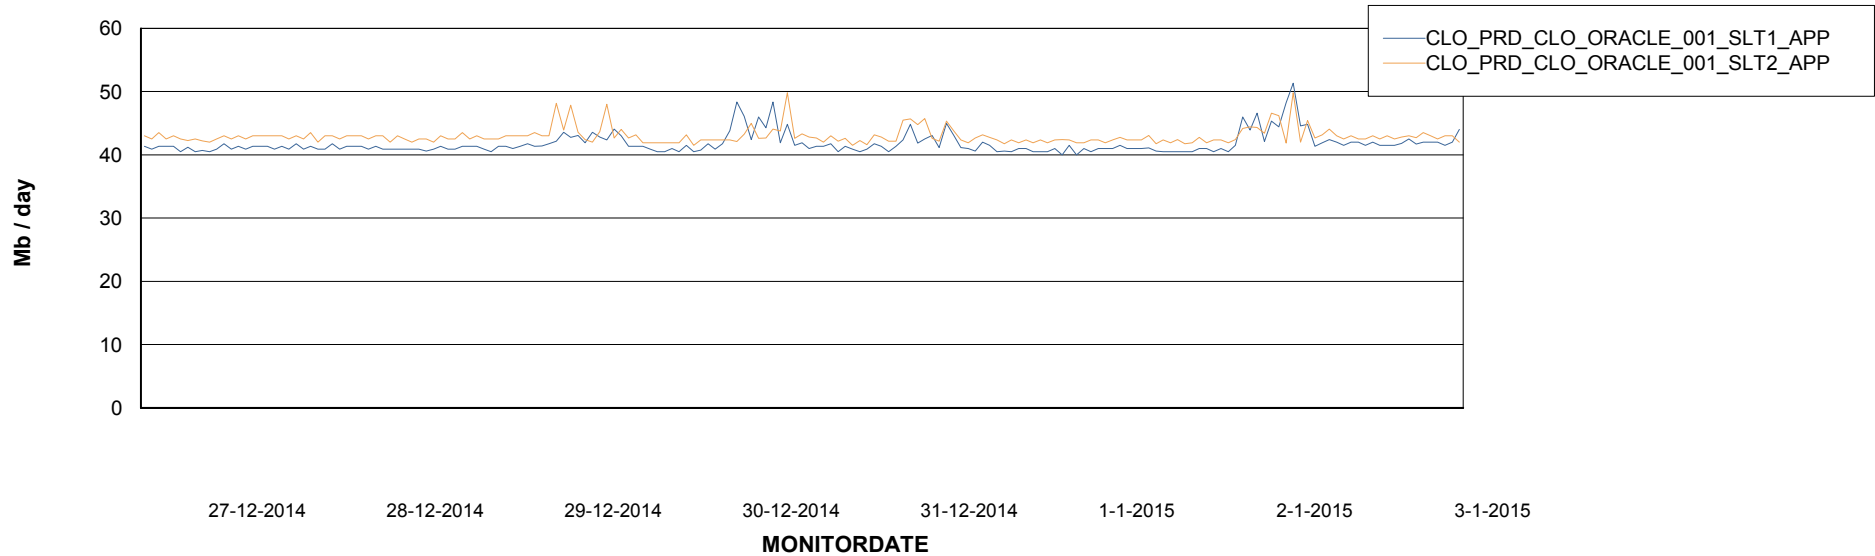

Avg memory used per ABS Server Service