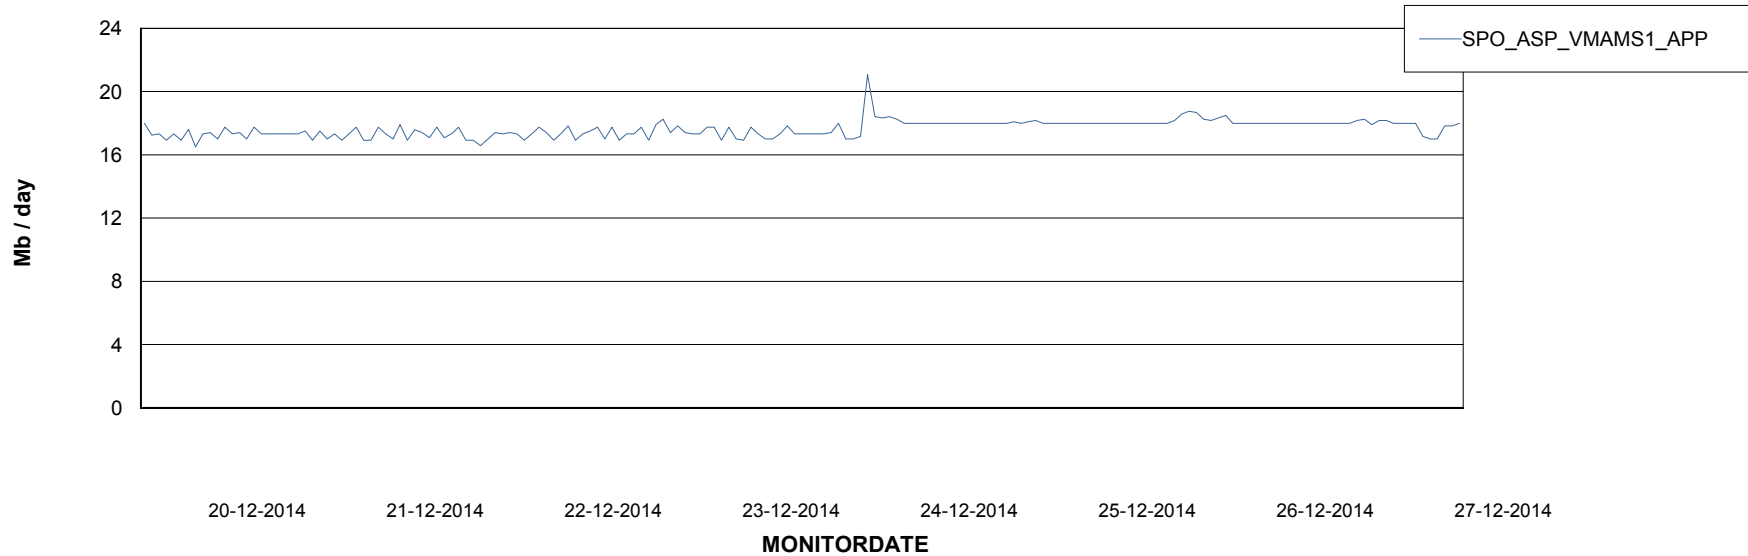

Weekly SLA Customer Report

Customer SPO Production
Database ID 54

Weekly SLA Customer Report

Customer SPO Production
Database ID 54

=====
ABSolute Application Server Services
=====

Disaster per ABS Server

Avg memory used per ABS Server Service

Weekly SLA Customer Report

Customer SPO Production
Database ID 54

=====
ABSolute Application Server Services
=====

Avg users per day per ABS server

Weekly SLA Customer Report

Customer SPO Production
Database ID 54