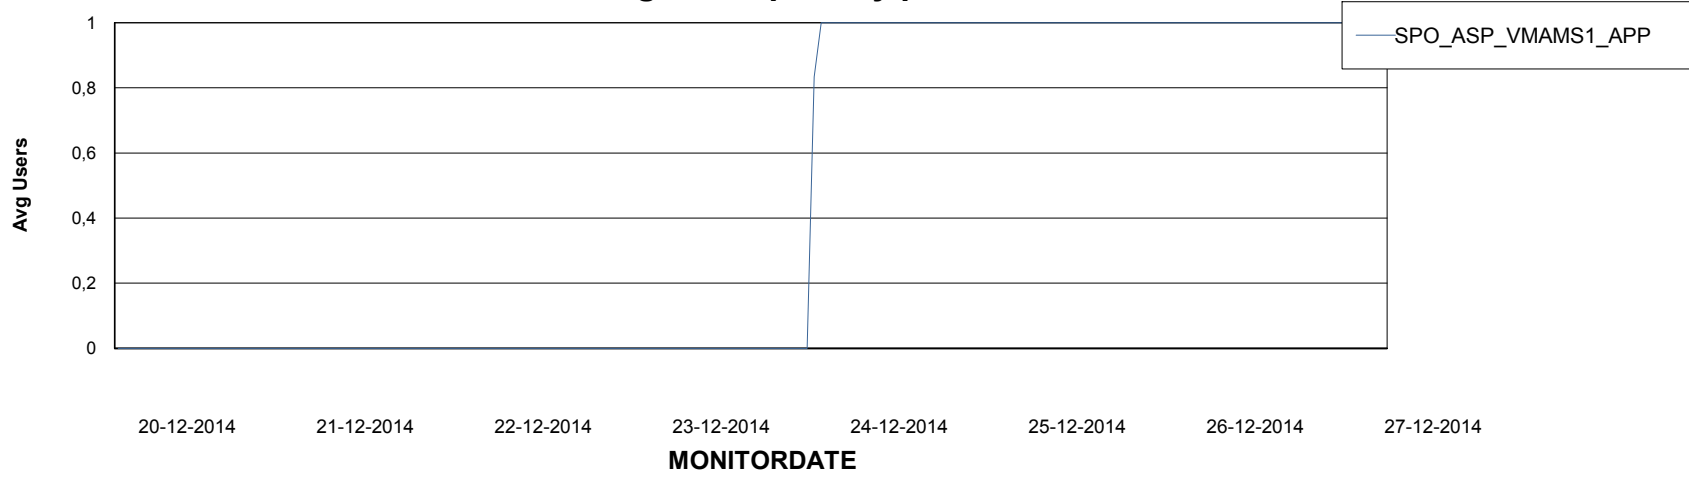

Weekly SLA Customer Report

Customer SPO Production
Database ID 54

Weekly SLA Customer Report

Customer SPO Production
Database ID 54

=====
ABSolute Application Server Services
=====

Disaster per ABS Server

Avg memory used per ABS Server Service

Weekly SLA Customer Report

Customer SPO Production
Database ID 54

=====
ABSolute Application Server Services
=====

Avg users per day per ABS server

Weekly SLA Customer Report

Customer SPO Production
Database ID 54