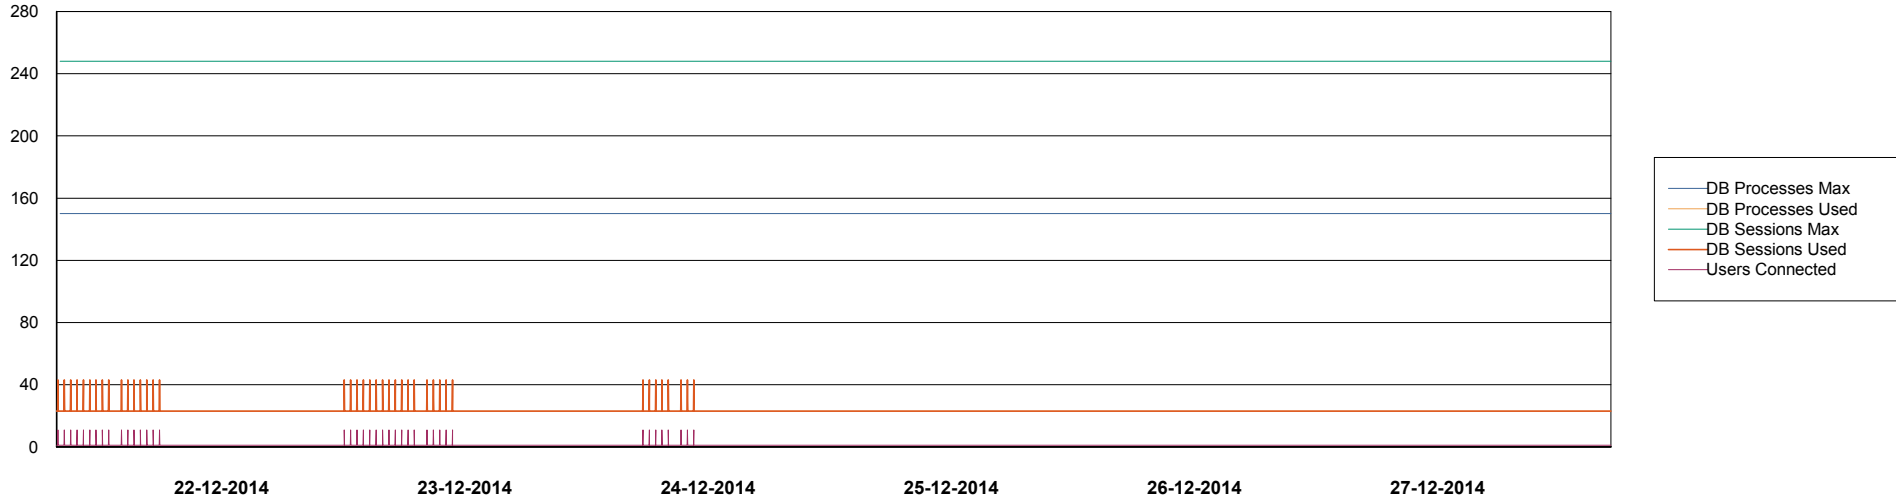

Weekly SLA Customer Report

Customer CIW Production
Database ID 45

DATABASE PERFORMANCE CIWDB_Production

Weekly SLA Customer Report

Customer CIW Production
Database ID 45

=====
DATABASE PERFORMANCE CIWDB_Standby
=====

Weekly SLA Customer Report

Customer CIW Production
 Database ID 45

=====
 DATABASE SIZE CIWDB_Production
 =====

Database growth over last month

=====
 DATABASE TABLESPACES CIWDB_Production
 =====

TOTAL DATABASE SIZE PER TABLESPACE