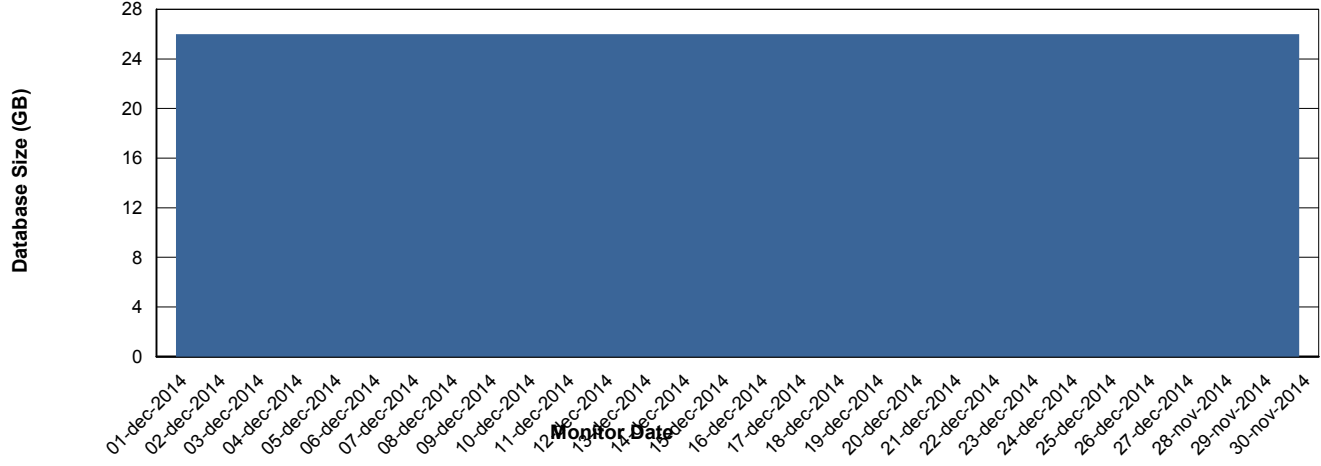

Weekly SLA Customer Report

Customer CIW Production
Database ID 45

DATABASE PERFORMANCE CIWDB_Production

Weekly SLA Customer Report

Customer CIW Production
Database ID 45

=====
DATABASE PERFORMANCE CIWDB_Standby
=====

Weekly SLA Customer Report

Customer CIW Production
 Database ID 45

=====
 DATABASE SIZE CIWDB_Production
 =====

Database growth over last month

=====
 DATABASE TABLESPACES CIWDB_Production
 =====

TOTAL DATABASE SIZE PER TABLESPACE