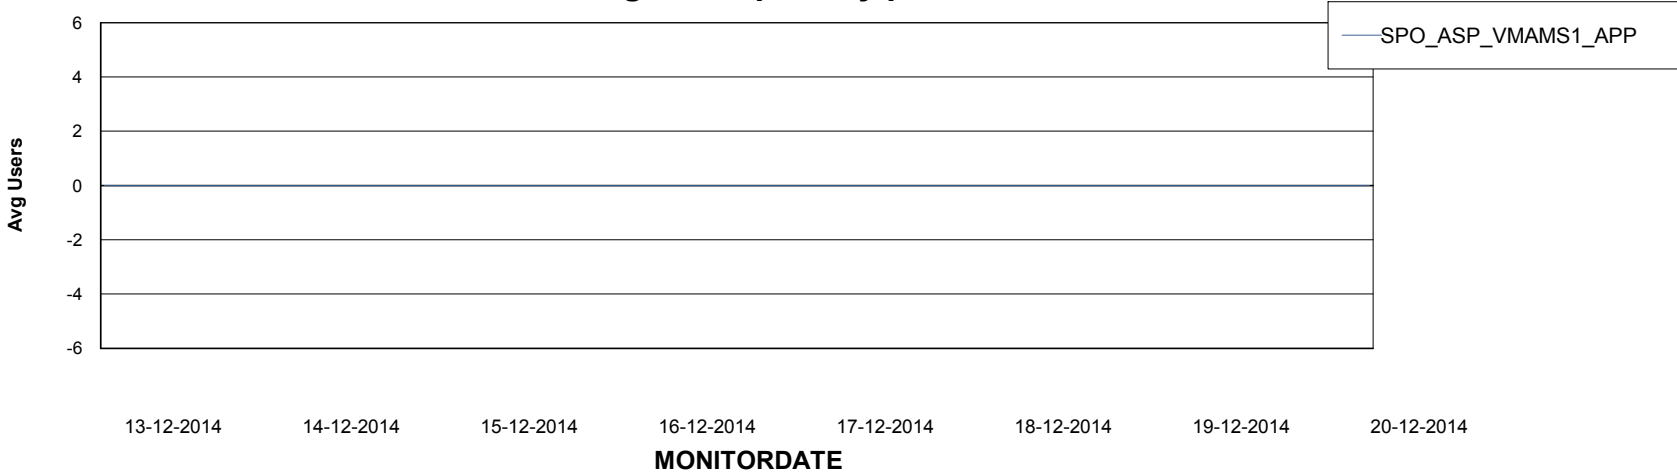

Weekly SLA Customer Report

Customer SPO Production
Database ID 54

Weekly SLA Customer Report

Customer SPO Production
Database ID 54

=====
ABSolute Application Server Services
=====

Disaster per ABS Server

Avg memory used per ABS Server Service

Weekly SLA Customer Report

Customer SPO Production
Database ID 54

=====
ABSSolute Application Server Services
=====

Avg users per day per ABS server

Weekly SLA Customer Report

Customer SPO Production
Database ID 54