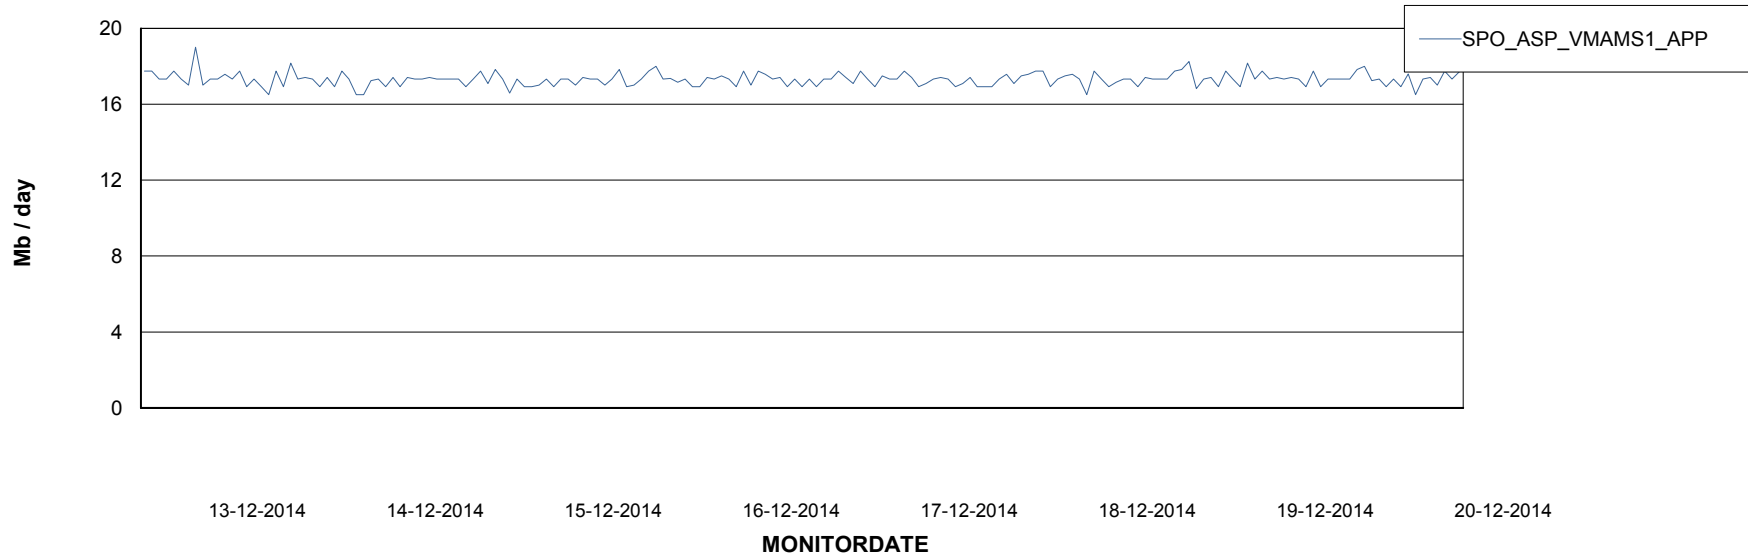

Weekly SLA Customer Report

Customer SPO Production
Database ID 54

Weekly SLA Customer Report

Customer SPO Production
Database ID 54

=====
ABSolute Application Server Services
=====

Disaster per ABS Server

Avg memory used per ABS Server Service

Weekly SLA Customer Report

Customer SPO Production
Database ID 54

=====
ABSSolute Application Server Services
=====

Avg users per day per ABS server

Weekly SLA Customer Report

Customer SPO Production
Database ID 54