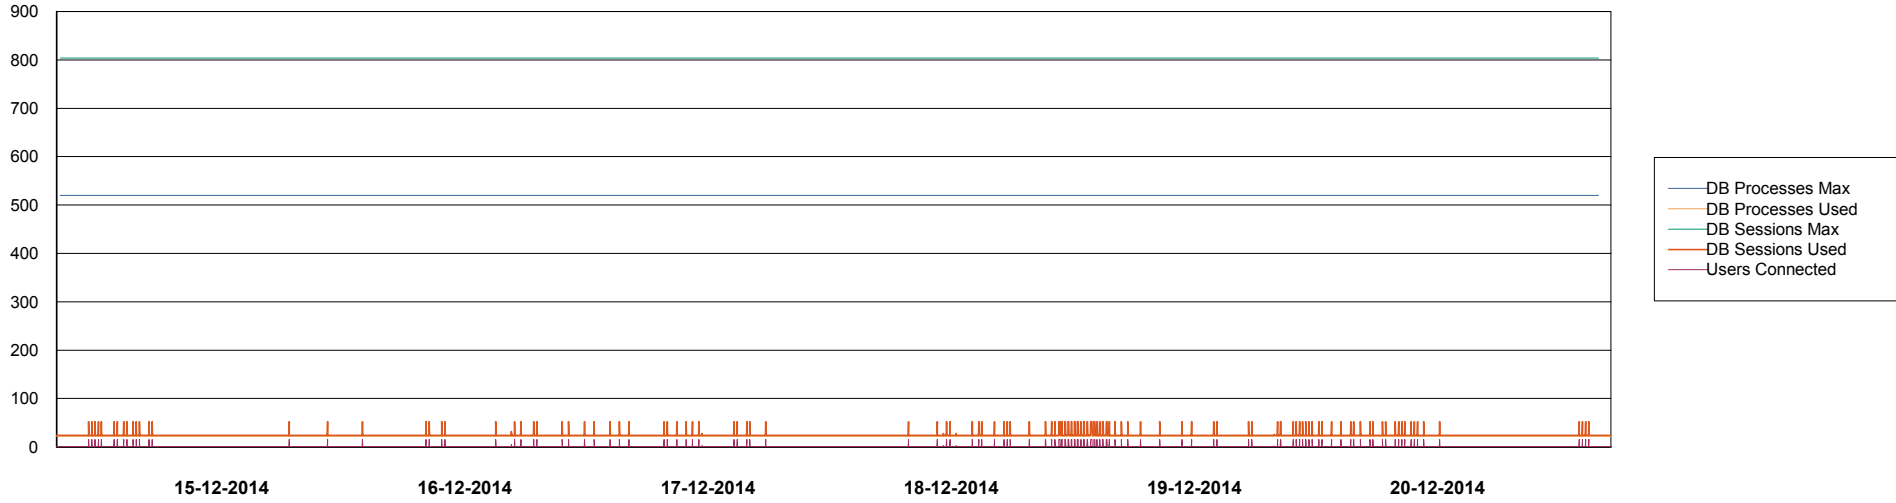

Weekly SLA Customer Report

Customer PCO Production
Database ID 44

DATABASE PERFORMANCE PCODB_Production

Weekly SLA Customer Report

Customer PCO Production
Database ID 44

DATABASE PERFORMANCE PCODB_Standby

Weekly SLA Customer Report