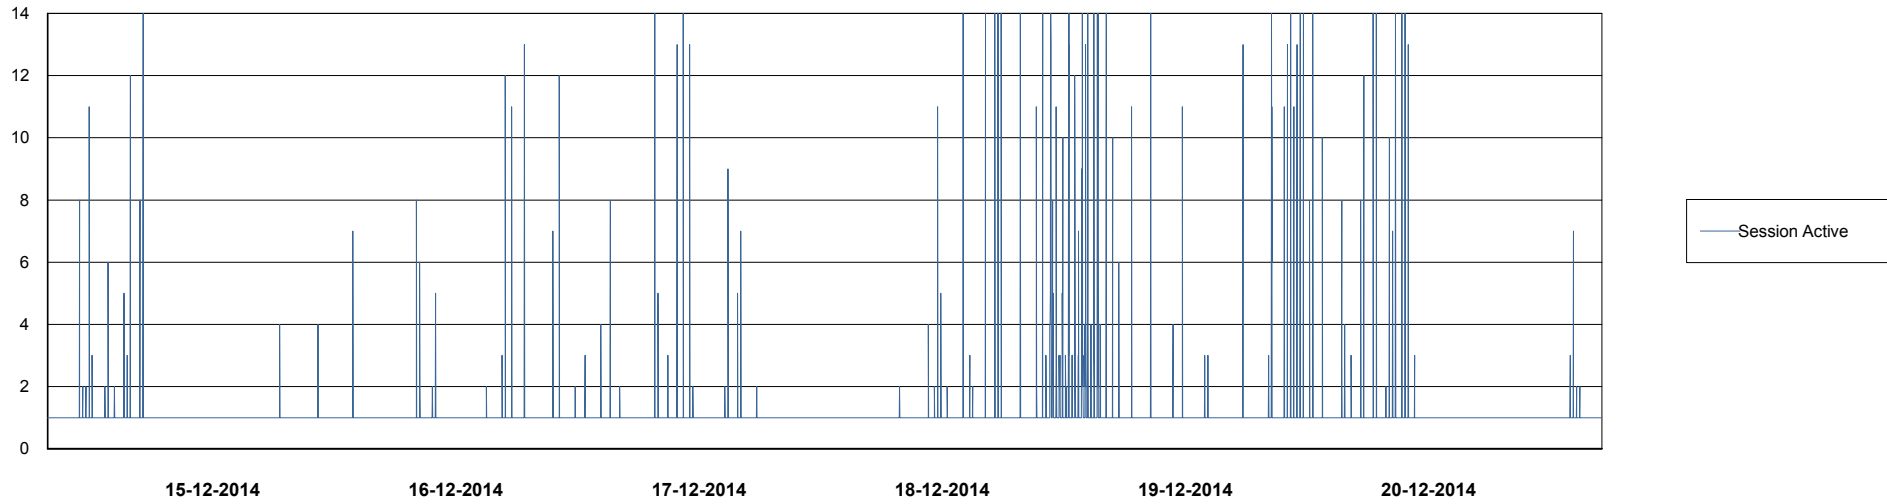

Weekly SLA Customer Report

Customer PCO Production
Database ID 44

DATABASE PERFORMANCE PCODB_Production

Weekly SLA Customer Report

Customer PCO Production
Database ID 44

DATABASE PERFORMANCE PCODB_Standby

Weekly SLA Customer Report