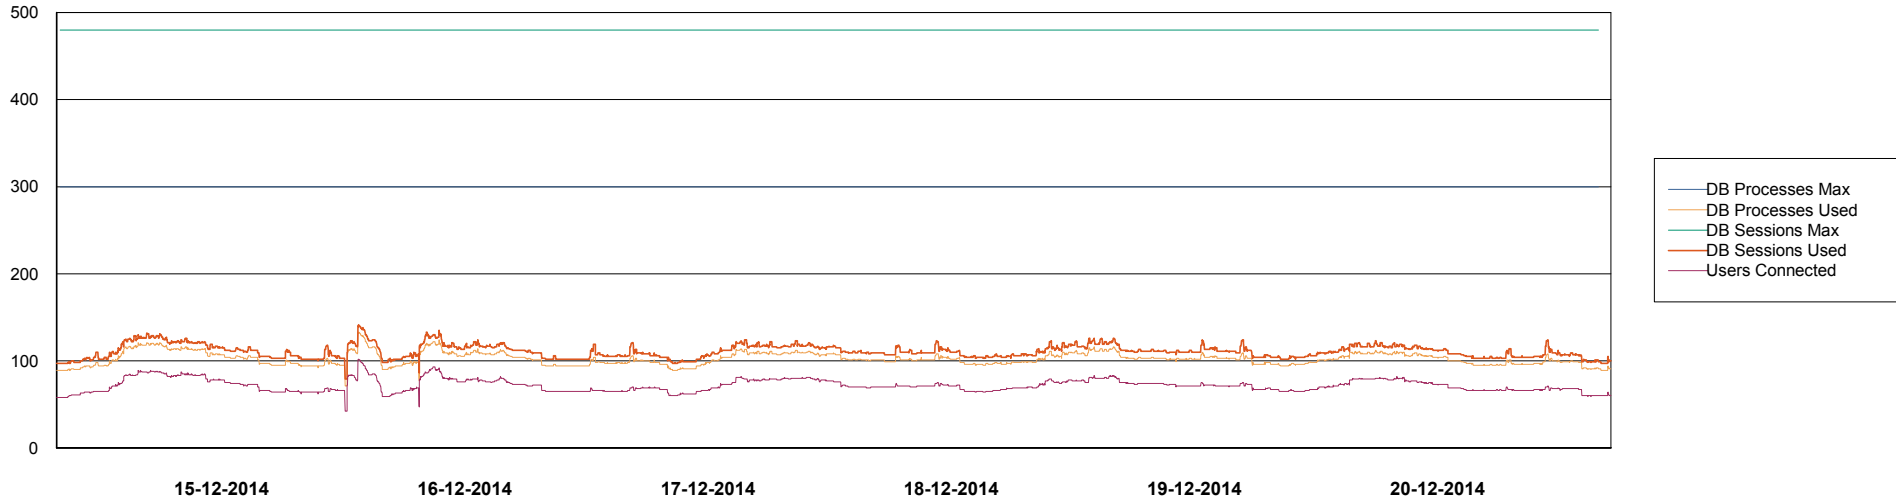

=====
 HARDDISK USAGE PCO_PRD_ORACLE2
 =====

| | Total disk space on C (GB) | Free disk space on C (GB) | Total disk space on D (GB) | Free disk space on D (GB) |
|------------|----------------------------|---------------------------|----------------------------|---------------------------|
| 20-12-2014 | 279 | 222 | 838 | 418 |
| 19-12-2014 | 279 | 222 | 838 | 420 |
| 18-12-2014 | 279 | 222 | 838 | 428 |
| 17-12-2014 | 279 | 222 | 838 | 431 |
| 16-12-2014 | 279 | 222 | 838 | 434 |
| 15-12-2014 | 279 | 222 | 838 | 438 |
| 14-12-2014 | 279 | 222 | 838 | 441 |

Weekly SLA Customer Report

Customer PCO Production
Database ID 44

DATABASE PERFORMANCE PCODB_Production

Weekly SLA Customer Report

Customer PCO Production
Database ID 44

DATABASE PERFORMANCE PCODB_Standby

Weekly SLA Customer Report