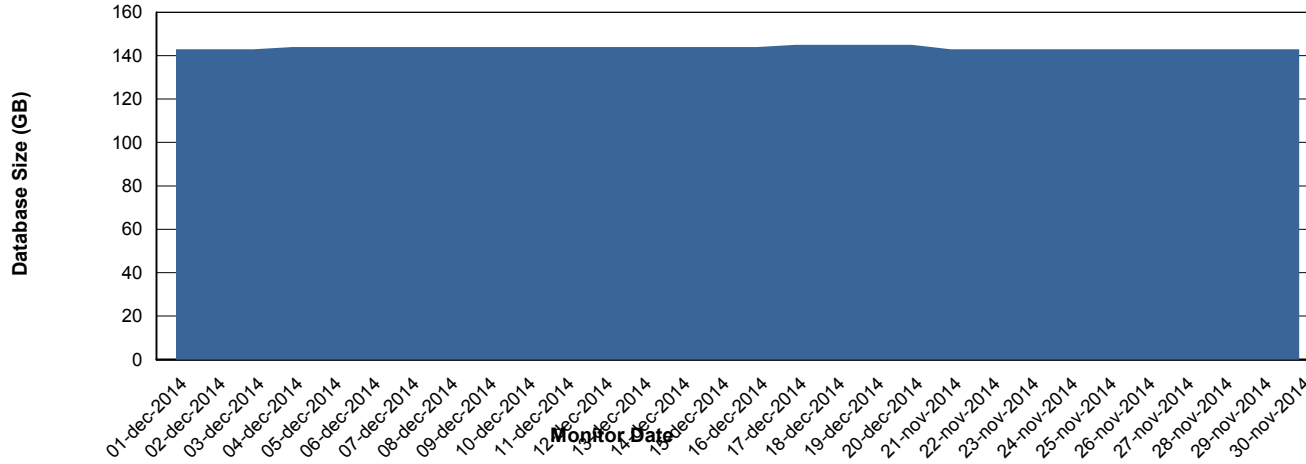

Database growth over last month

=====
DATABASE TABLESPACES PCODB_Production
=====

TOTAL DATABASE SIZE PER TABLESPACE

Date	Tablespace Name	Filesize (Gb)	Usedsize (Gb)	Percentage free
20-12-2014	ABSDATA	72	59	18
	INDX	99	84	15
19-12-2014	ABSDATA	72	59	18
	INDX	99	84	15
18-12-2014	ABSDATA	72	59	18
	INDX	99	84	15
17-12-2014	ABSDATA	72	59	18
	INDX	99	84	15
16-12-2014	ABSDATA	72	59	18
	INDX	99	84	15
15-12-2014	ABSDATA	72	59	18
	INDX	99	84	15
14-12-2014	ABSDATA	72	59	18
	INDX	99	83	16