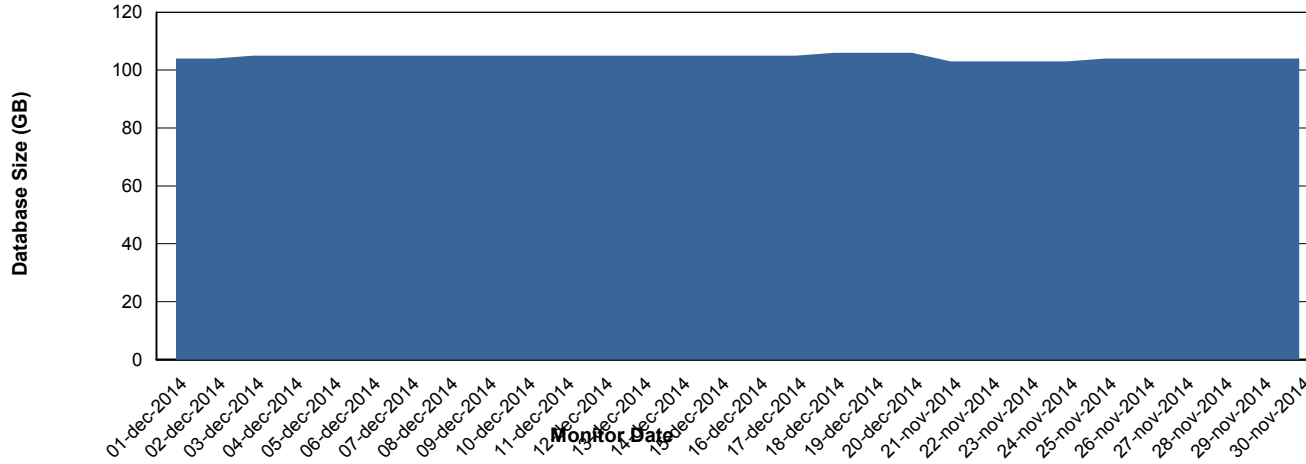

Weekly SLA Customer Report

Customer FIS_Production
Database ID 46

DATABASE PERFORMANCE FISDB_Production

Weekly SLA Customer Report

Customer FIS_Production
Database ID 46

DATABASE PERFORMANCE FISDB_Standby

Weekly SLA Customer Report

Customer FIS_Production
 Database ID 46

=====
 DATABASE SIZE FISDB_Production
 =====

Database growth over last month

=====
 DATABASE TABLESPACES FISDB_Production
 =====

TOTAL DATABASE SIZE PER TABLESPACE

Date	Tablespace Name	Filesize (Gb)	Usedsize (Gb)	Percentage free
20-12-2014	ABSDATA	55	47	15
	INDX	68	60	12
19-12-2014	ABSDATA	55	47	15
	INDX	68	60	12
18-12-2014	ABSDATA	55	47	15
	INDX	68	60	12
17-12-2014	ABSDATA	55	46	16
	INDX	68	60	12
16-12-2014	ABSDATA	55	46	16
	INDX	68	60	12
15-12-2014	ABSDATA	55	46	16
	INDX	68	60	12
14-12-2014	ABSDATA	55	46	16
	INDX	68	60	12