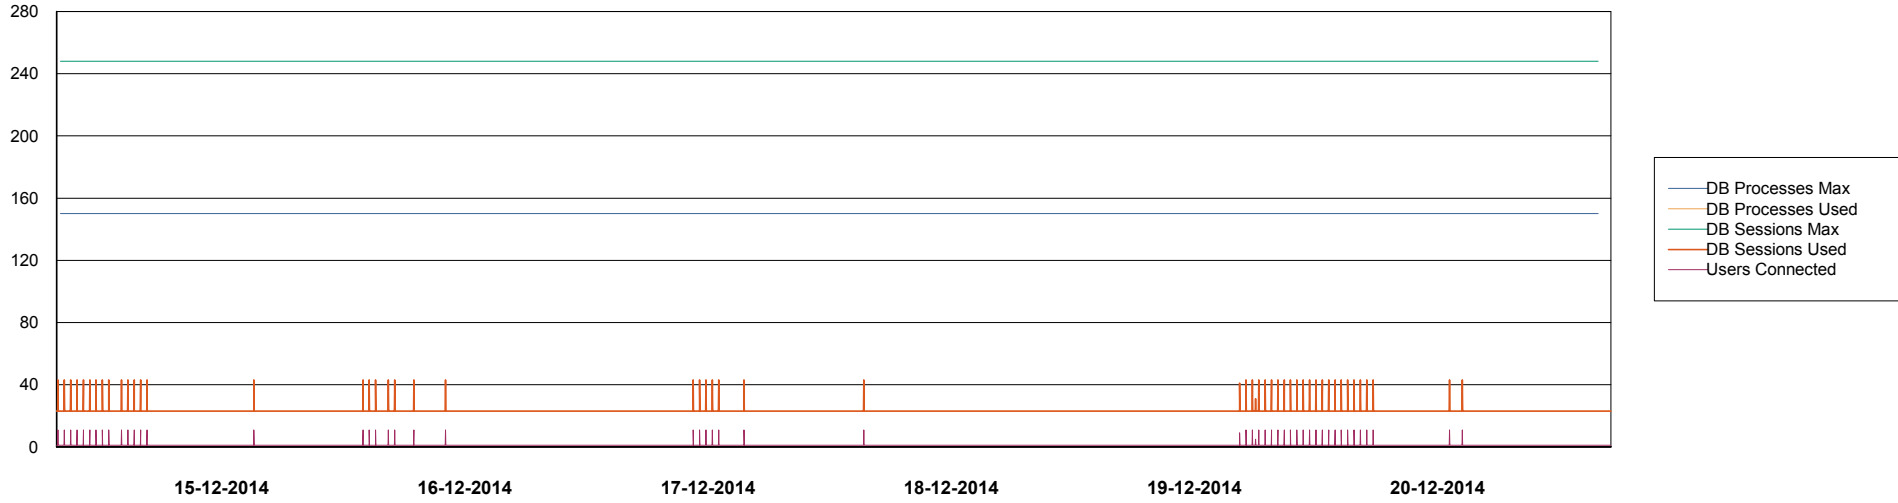

Weekly SLA Customer Report

Customer CIW Production
Database ID 45

DATABASE PERFORMANCE CIWDB_Production

Weekly SLA Customer Report

Customer CIW Production
Database ID 45

DATABASE PERFORMANCE CIWDB_Standby

Weekly SLA Customer Report

Customer CIW Production
 Database ID 45

=====
 DATABASE SIZE CIWDB_Production
 =====

Database growth over last month

=====
 DATABASE TABLESPACES CIWDB_Production
 =====

TOTAL DATABASE SIZE PER TABLESPACE

Date	Tablespace Name	Filesize (Gb)	Usedsize (Gb)	Percentage free
20-12-2014	ABSDATA	28	24	14
	INDX	3	2	33
19-12-2014	ABSDATA	28	24	14
	INDX	3	2	33
18-12-2014	ABSDATA	28	24	14
	INDX	3	2	33
17-12-2014	ABSDATA	28	24	14
	INDX	3	2	33
16-12-2014	ABSDATA	28	24	14
	INDX	3	2	33
15-12-2014	ABSDATA	28	24	14
	INDX	3	2	33
14-12-2014	ABSDATA	28	23	18
	INDX	3	2	33

Weekly SLA Customer Report

Customer CIW Production
Database ID 45

=====
STANDBY DATABASE HEALTH CIW Production
=====

Recovery lag for last 7 days

- 13-12-2014
- 14-12-2014
- 15-12-2014
- 16-12-2014
- 17-12-2014
- 18-12-2014
- 19-12-2014
- 20-12-2014