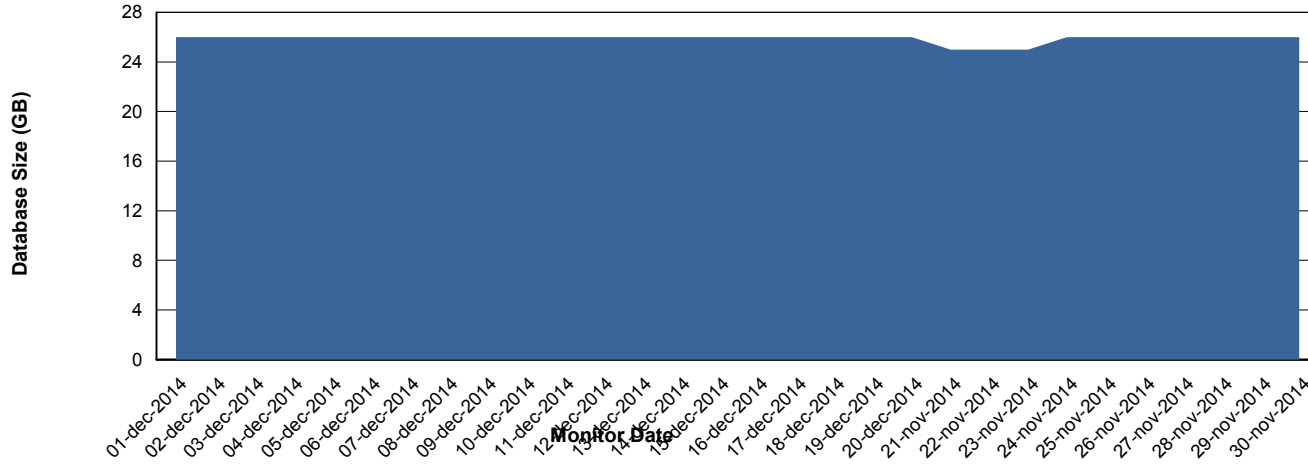

Weekly SLA Customer Report

Customer CIW Production
Database ID 45

DATABASE PERFORMANCE CIWDB_Production

Weekly SLA Customer Report

Customer CIW Production
Database ID 45

DATABASE PERFORMANCE CIWDB_Standby

Weekly SLA Customer Report

Customer CIW Production
 Database ID 45

=====
 DATABASE SIZE CIWDB_Production
 =====

Database growth over last month

=====
 DATABASE TABLESPACES CIWDB_Production
 =====

TOTAL DATABASE SIZE PER TABLESPACE

Date	Tablespace Name	Filesize (Gb)	Usedsize (Gb)	Percentage free
20-12-2014	ABSDATA	28	24	14
	INDX	3	2	33
19-12-2014	ABSDATA	28	24	14
	INDX	3	2	33
18-12-2014	ABSDATA	28	24	14
	INDX	3	2	33
17-12-2014	ABSDATA	28	24	14
	INDX	3	2	33
16-12-2014	ABSDATA	28	24	14
	INDX	3	2	33
15-12-2014	ABSDATA	28	24	14
	INDX	3	2	33
14-12-2014	ABSDATA	28	23	18
	INDX	3	2	33