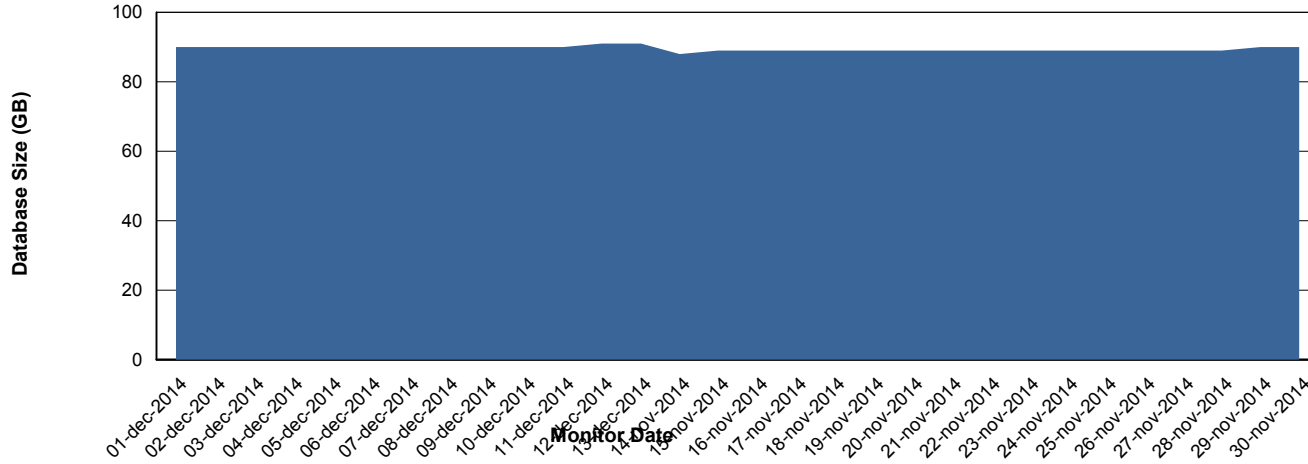

Weekly SLA Customer Report

Customer VEN_Production
Database ID 35

=====
DATABASE SIZE VENDB_Production
=====

Database growth over last month

=====
DATABASE TABLESPACES VENDB_Production
=====

TOTAL DATABASE SIZE PER TABLESPACE

Date	Tablespace Name	Filesize (Gb)	Usedsize (Gb)	Percentage free
13-12-2014	ABSDATA	34	27	21
	INDX	88	63	28
12-12-2014	ABSDATA	34	26	24
	INDX	88	63	28
11-12-2014	ABSDATA	34	26	24
	INDX	88	63	28
10-12-2014	ABSDATA	34	26	24
	INDX	88	63	28
9-12-2014	ABSDATA	34	26	24
	INDX	88	63	28
8-12-2014	ABSDATA	34	26	24
	INDX	88	63	28
7-12-2014	ABSDATA	34	26	24
	INDX	88	63	28