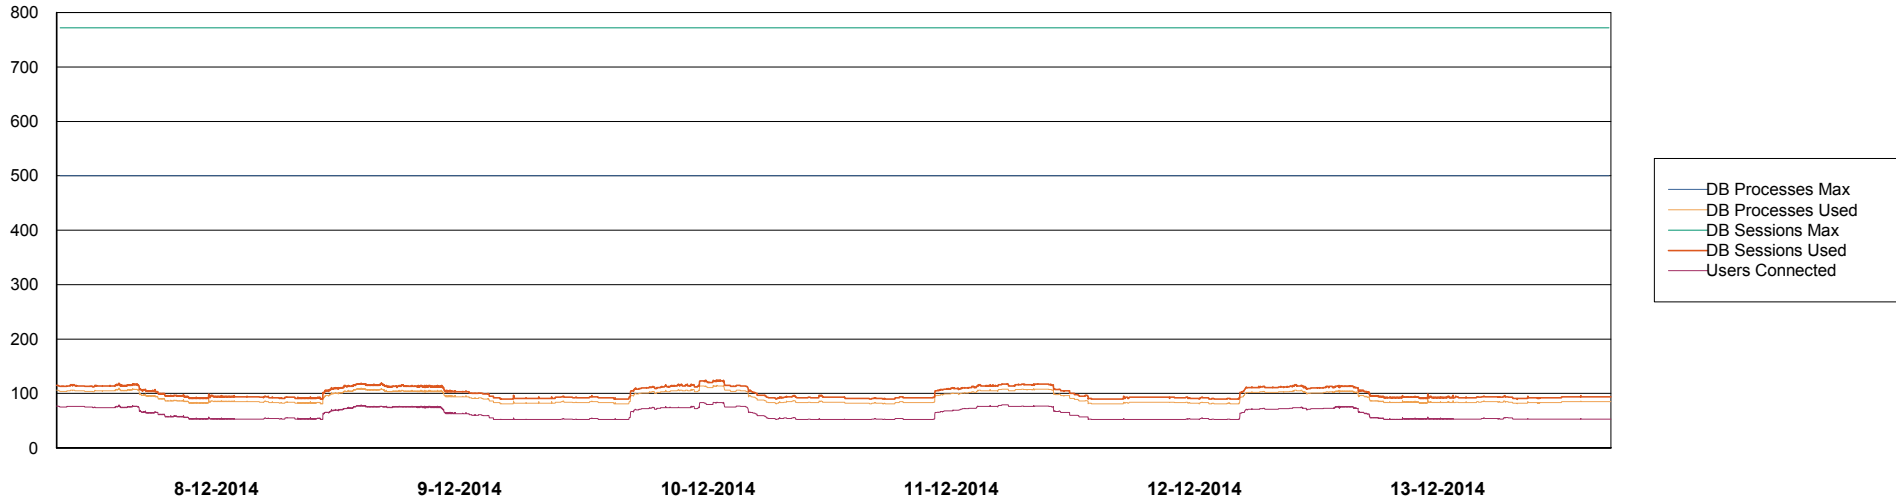

=====  
 HARDDISK USAGE VEN\_PRD\_ORACLE2  
 =====

	Total disk space on C (GB)	Free disk space on C (GB)	Total disk space on D (GB)	Free disk space on D (GB)	Total disk space on E (GB)	Free disk space on E (GB)
13-12-2014	400	305	400	306	400	122
12-12-2014	0	306	0	306	0	124
11-12-2014	0	306	0	306	0	124
10-12-2014	0	306	0	306	0	124
9-12-2014	0	306	0	306	0	124
8-12-2014	0	308	0	306	0	124
7-12-2014	0	308	0	306	0	123

# Weekly SLA Customer Report

Customer VEN\_Production  
Database ID 35

DATABASE PERFORMANCE      VENDB\_Production