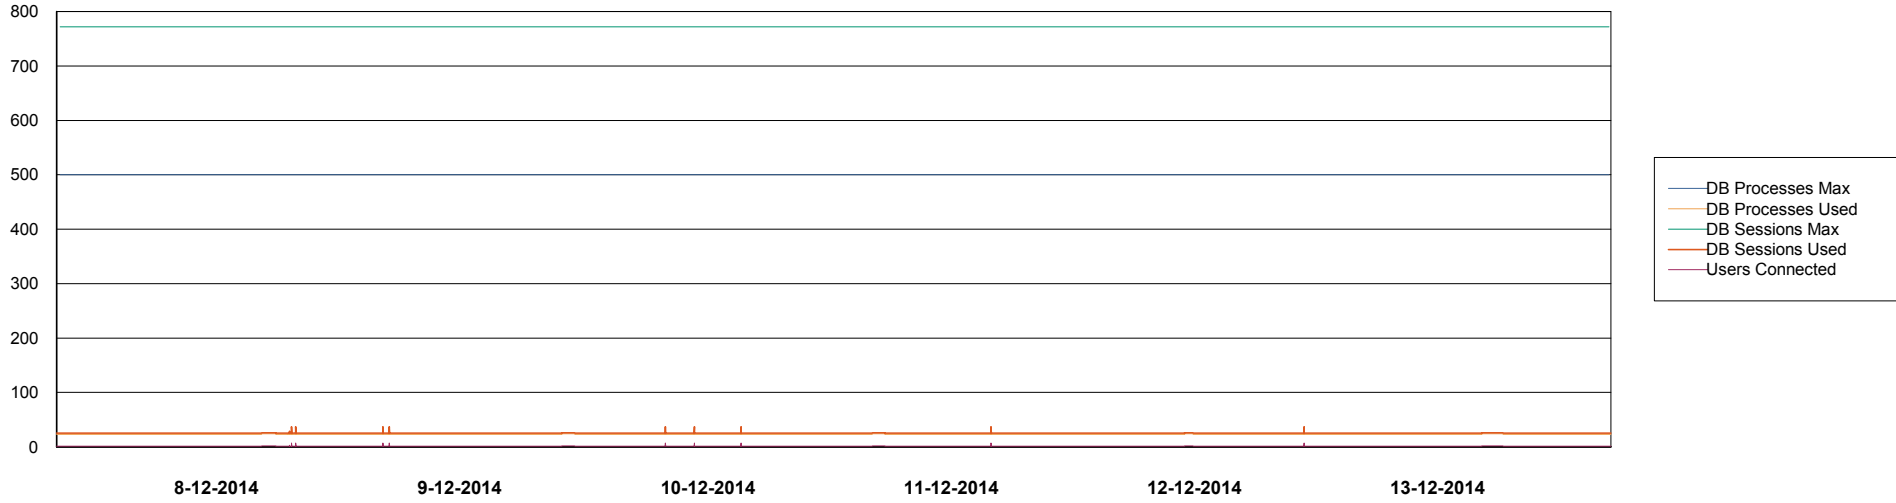

=====
DATABASE PERFORMANCE   VENDB_Standby   =====
=====
=====