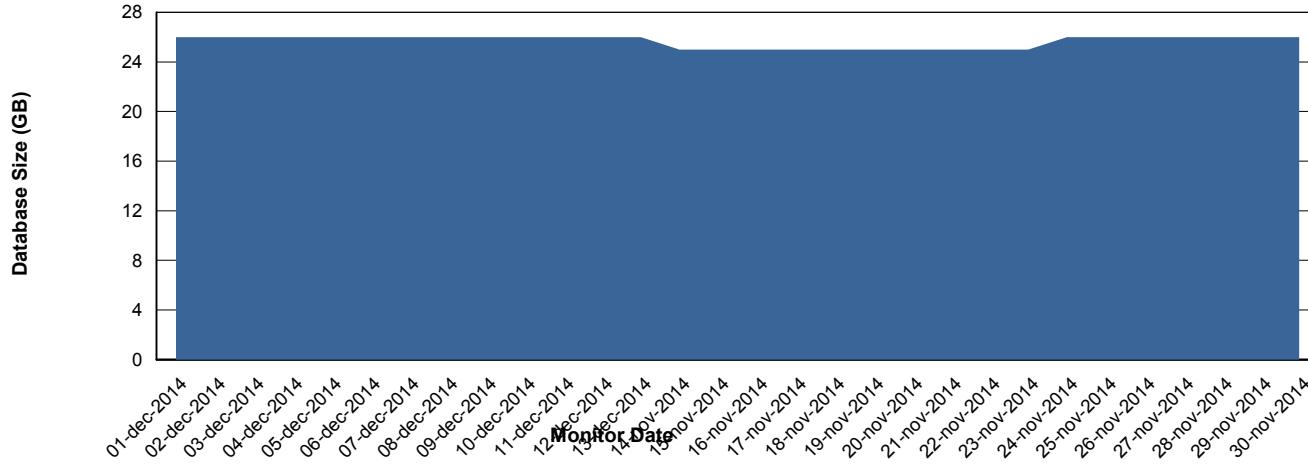

Weekly SLA Customer Report

Customer CIW Production
Database ID 45

DATABASE PERFORMANCE CIWDB_Production

Weekly SLA Customer Report

Customer CIW Production
Database ID 45

DATABASE PERFORMANCE CIWDB_Standby

Weekly SLA Customer Report

Customer CIW Production
 Database ID 45

=====
 DATABASE SIZE CIWDB_Production
 =====

Database growth over last month

=====
 DATABASE TABLESPACES CIWDB_Production
 =====

TOTAL DATABASE SIZE PER TABLESPACE

Date	Tablespace Name	Filesize (Gb)	Usedsize (Gb)	Percentage free
13-12-2014	ABSDATA	28	23	18
	INDX	3	2	33
12-12-2014	ABSDATA	28	23	18
	INDX	3	2	33
11-12-2014	ABSDATA	28	23	18
	INDX	3	2	33
10-12-2014	ABSDATA	28	23	18
	INDX	3	2	33
9-12-2014	ABSDATA	28	23	18
	INDX	3	2	33
8-12-2014	ABSDATA	28	23	18
	INDX	3	2	33
7-12-2014	ABSDATA	28	23	18
	INDX	3	2	33