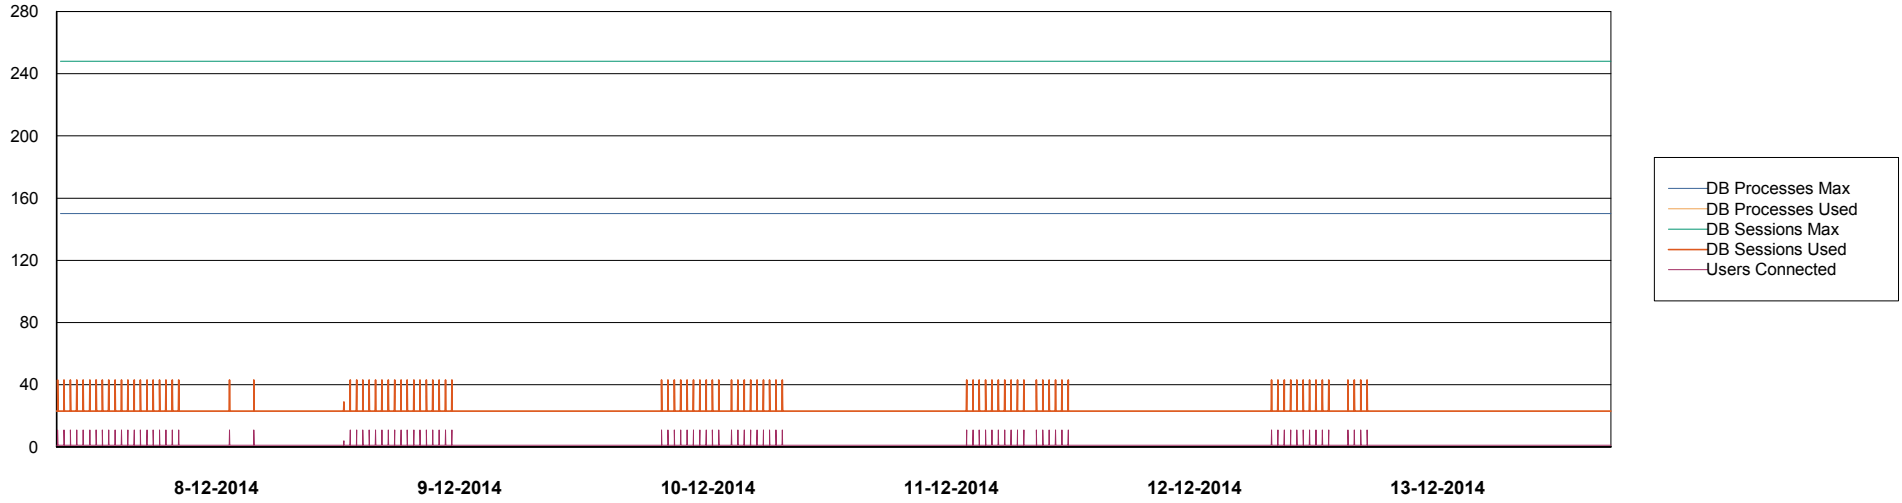

Weekly SLA Customer Report

Customer CIW Production
Database ID 45

DATABASE PERFORMANCE CIWDB_Production

Weekly SLA Customer Report

Customer CIW Production
Database ID 45

DATABASE PERFORMANCE CIWDB_Standby

Weekly SLA Customer Report

Customer CIW Production
 Database ID 45

=====
 DATABASE SIZE CIWDB_Production
 =====

Database growth over last month

=====
 DATABASE TABLESPACES CIWDB_Production
 =====

TOTAL DATABASE SIZE PER TABLESPACE

Date	Tablespace Name	Filesize (Gb)	Usedsize (Gb)	Percentage free
13-12-2014	ABSDATA	28	23	18
	INDX	3	2	33
12-12-2014	ABSDATA	28	23	18
	INDX	3	2	33
11-12-2014	ABSDATA	28	23	18
	INDX	3	2	33
10-12-2014	ABSDATA	28	23	18
	INDX	3	2	33
9-12-2014	ABSDATA	28	23	18
	INDX	3	2	33
8-12-2014	ABSDATA	28	23	18
	INDX	3	2	33
7-12-2014	ABSDATA	28	23	18
	INDX	3	2	33