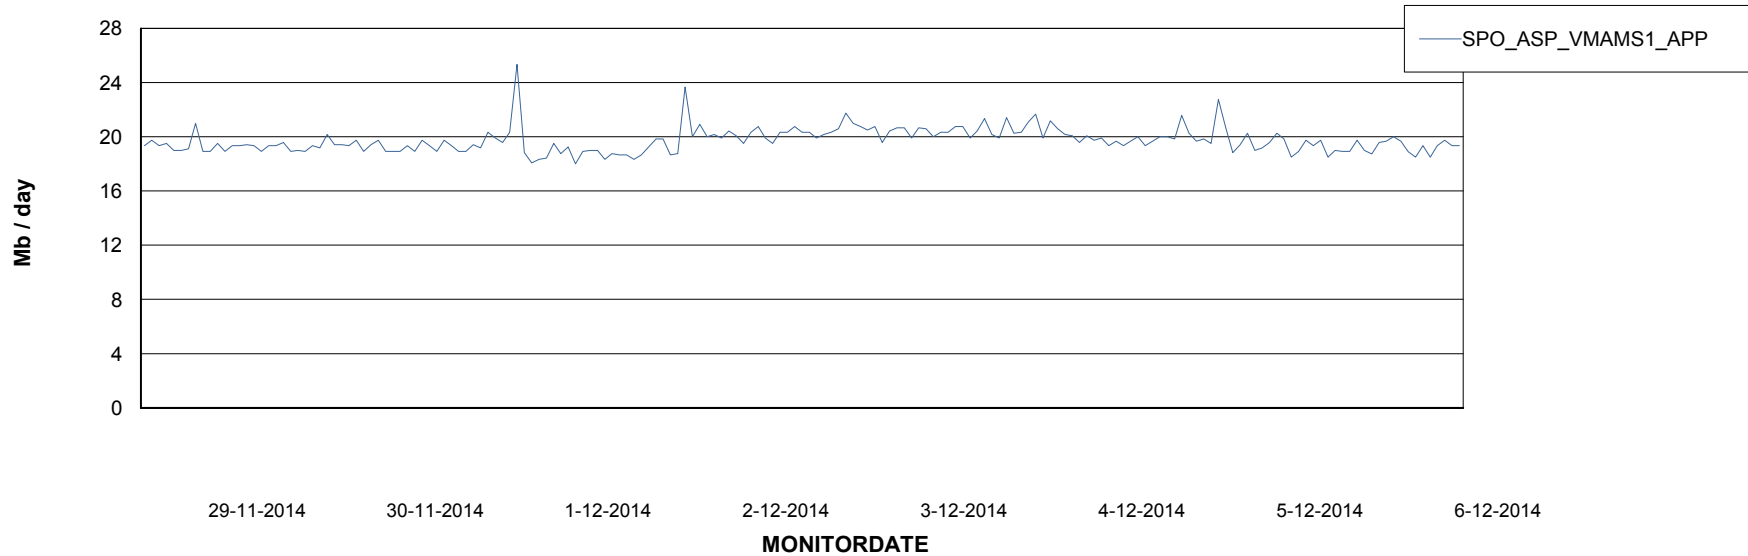

Weekly SLA Customer Report

Customer SPO Production
Database ID 54

Weekly SLA Customer Report

Customer SPO Production
Database ID 54

=====
ABSolute Application Server Services
=====

Disaster per ABS Server

Avg memory used per ABS Server Service

Weekly SLA Customer Report

Customer SPO Production
Database ID 54

=====
ABSolute Application Server Services
=====

Avg users per day per ABS server

Weekly SLA Customer Report

Customer SPO Production
Database ID 54