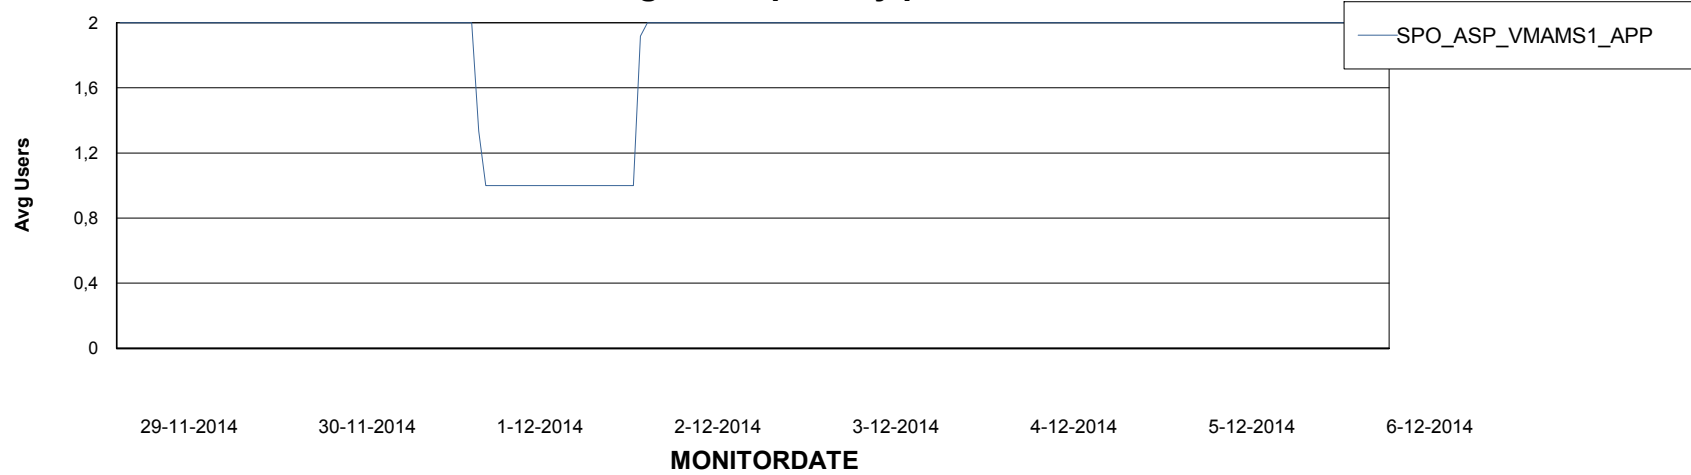

Weekly SLA Customer Report

Customer SPO Production
Database ID 54

Weekly SLA Customer Report

Customer SPO Production
Database ID 54

=====
ABSolute Application Server Services
=====

Disaster per ABS Server

Avg memory used per ABS Server Service

Weekly SLA Customer Report

Customer SPO Production
Database ID 54

=====
ABSolute Application Server Services
=====

Avg users per day per ABS server

Weekly SLA Customer Report

Customer SPO Production
Database ID 54