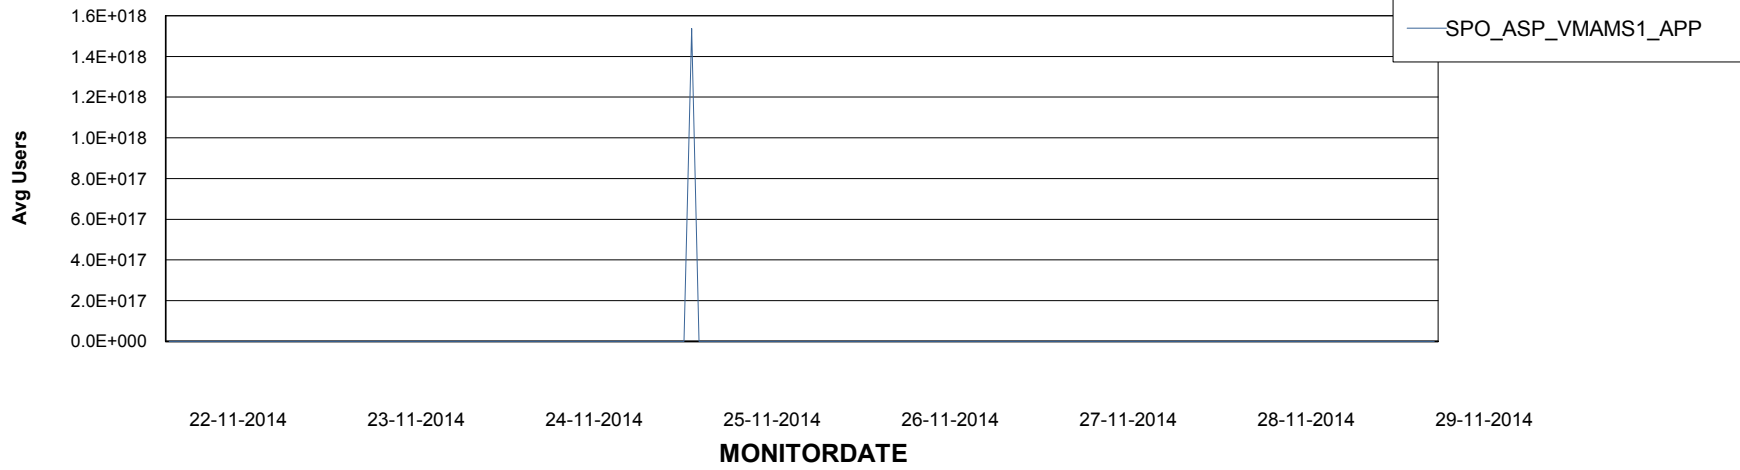

Weekly SLA Customer Report

Customer SPO Production
Database ID 54

Weekly SLA Customer Report

Customer SPO Production
Database ID 54

=====
ABSolute Application Server Services
=====

Disaster per ABS Server

Avg memory used per ABS Server Service

Weekly SLA Customer Report

Customer SPO Production
Database ID 54

=====
ABSolute Application Server Services
=====

Avg users per day per ABS server

Weekly SLA Customer Report

Customer SPO Production
Database ID 54