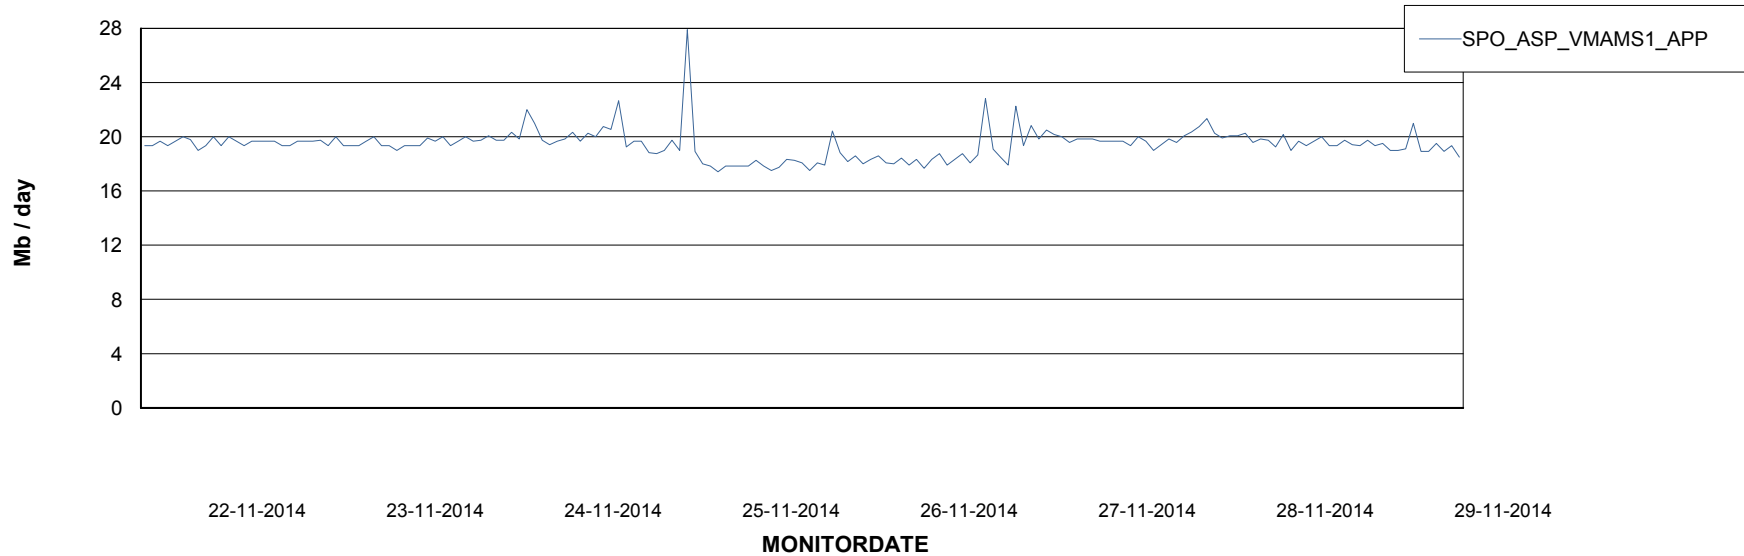

Weekly SLA Customer Report

Customer SPO Production
Database ID 54

Weekly SLA Customer Report

Customer SPO Production
Database ID 54

=====
ABSolute Application Server Services
=====

Disaster per ABS Server

Avg memory used per ABS Server Service

Weekly SLA Customer Report

Customer SPO Production
Database ID 54

=====
ABSolute Application Server Services
=====

Avg users per day per ABS server

Weekly SLA Customer Report

Customer SPO Production
Database ID 54