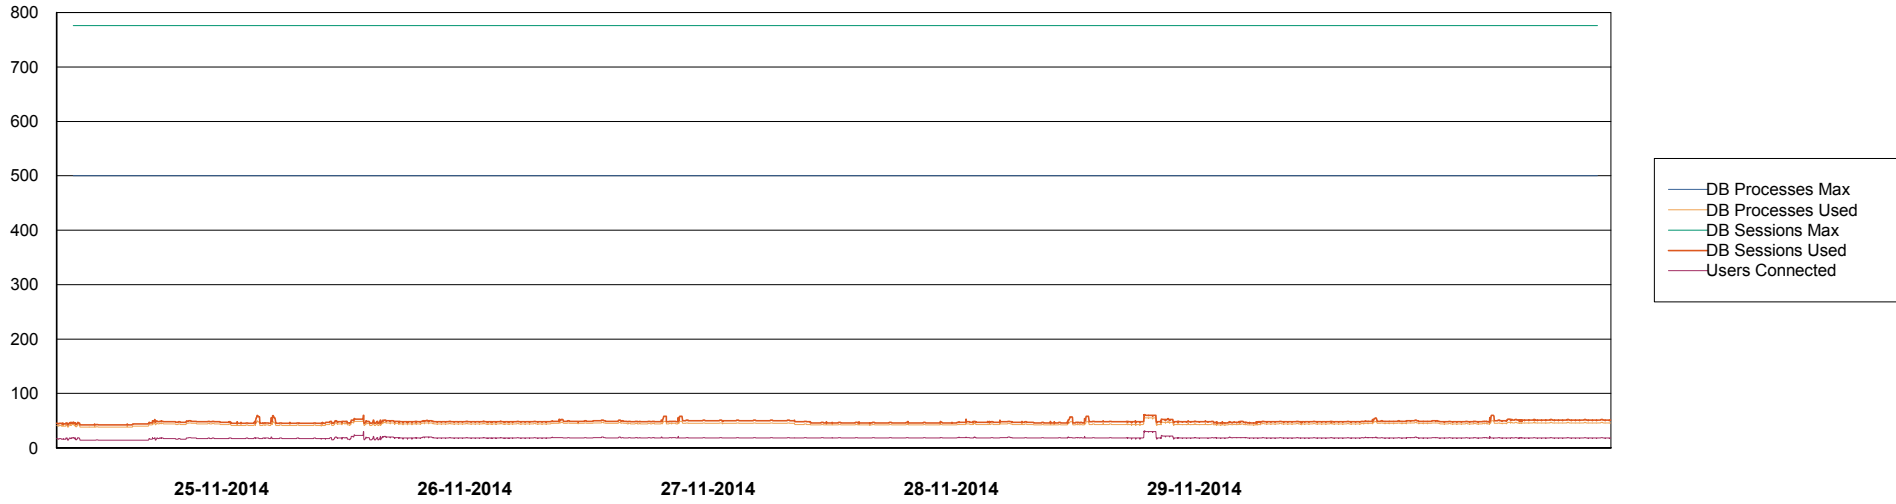

Weekly SLA Customer Report

Customer DFD Production
Database ID 39

DATABASE PERFORMANCE DFDDDBI_Production