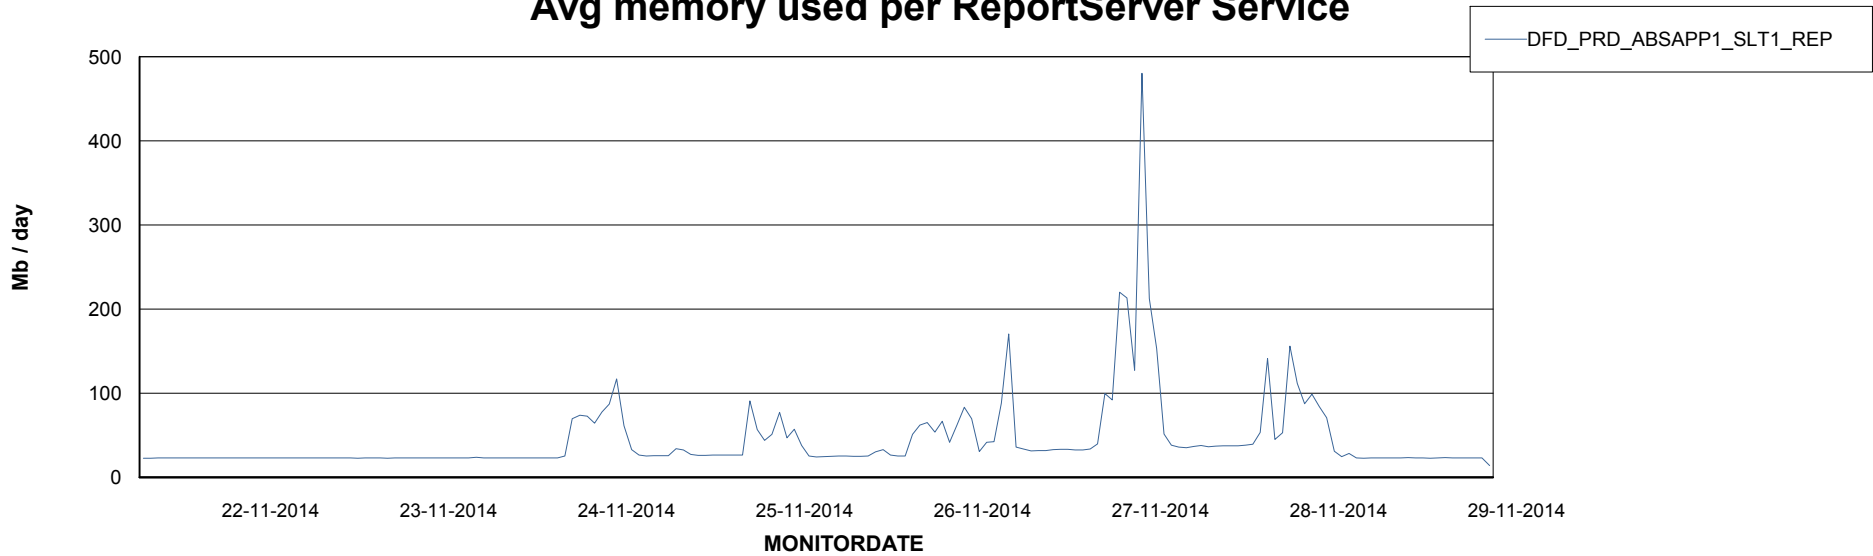

Avg memory used per ReportServer Service