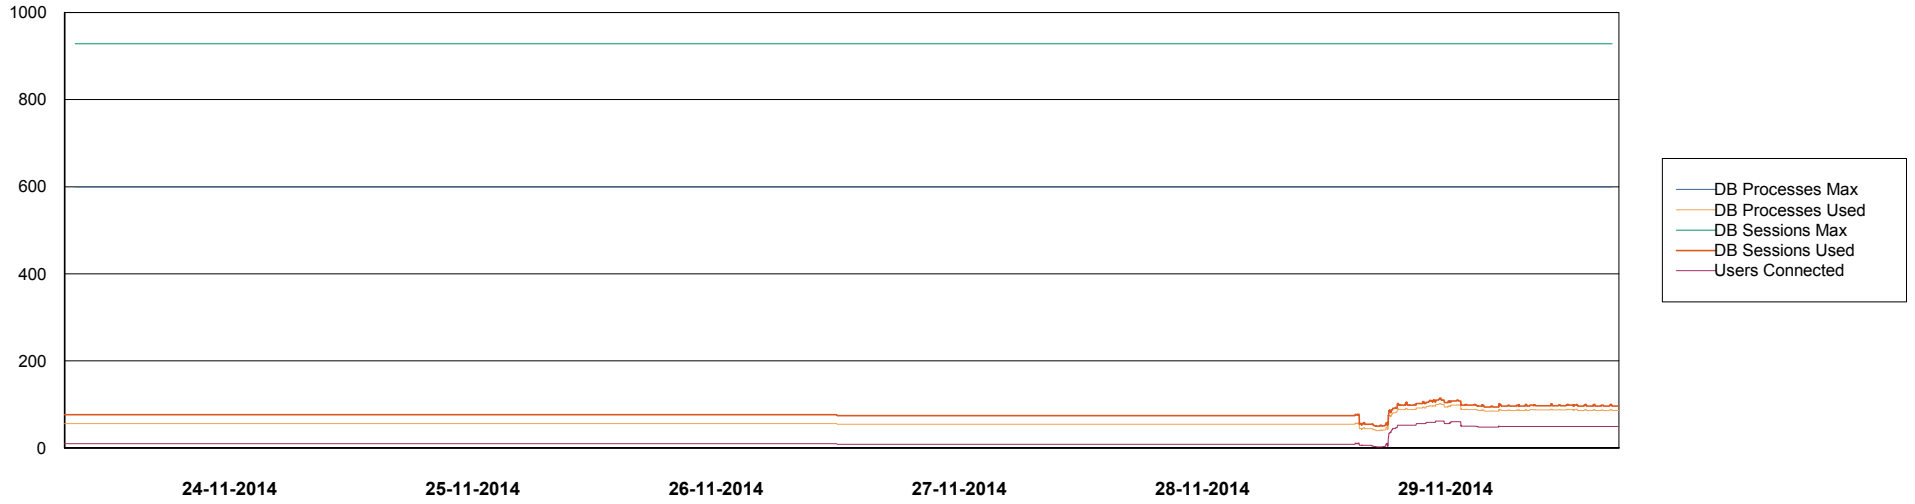

## DATABASE PERFORMANCE DFDDB\_Production

# Weekly SLA Customer Report

Customer DFD Production  
Database ID 39

DATABASE PERFORMANCE DFDDB\_Standby