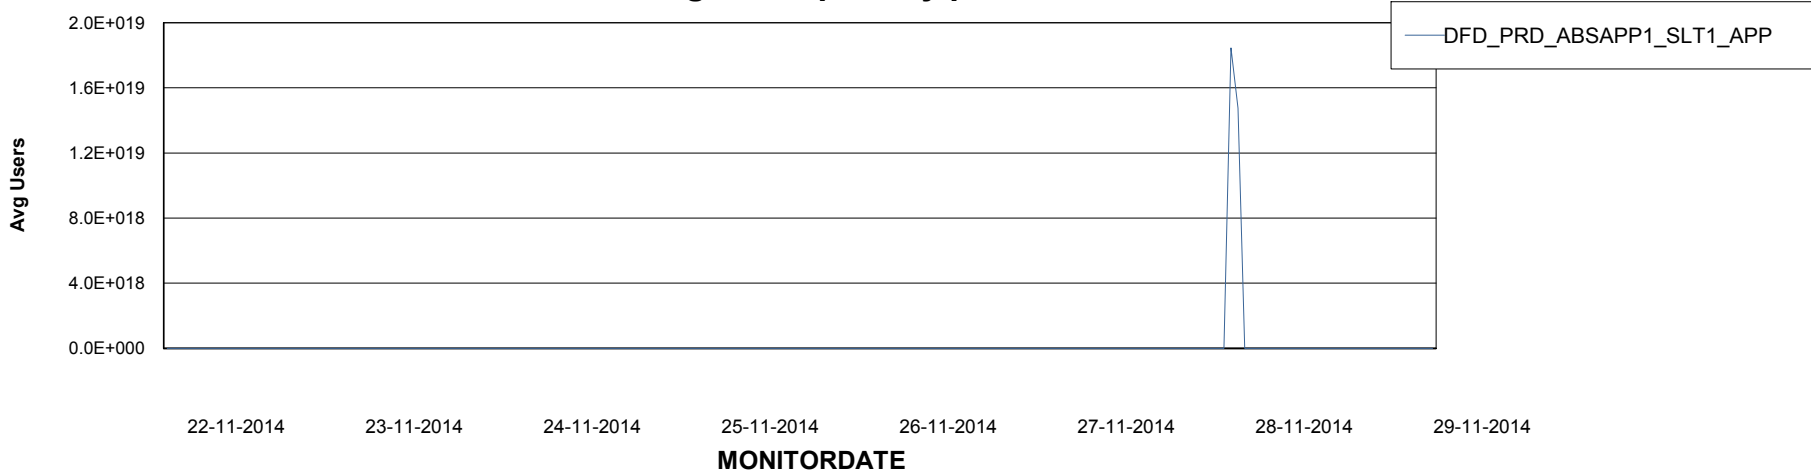

Weekly SLA Customer Report

Customer DFD Production
Database ID 39

=====
ABSolute Application Server Services
=====

Avg users per day per ABS server