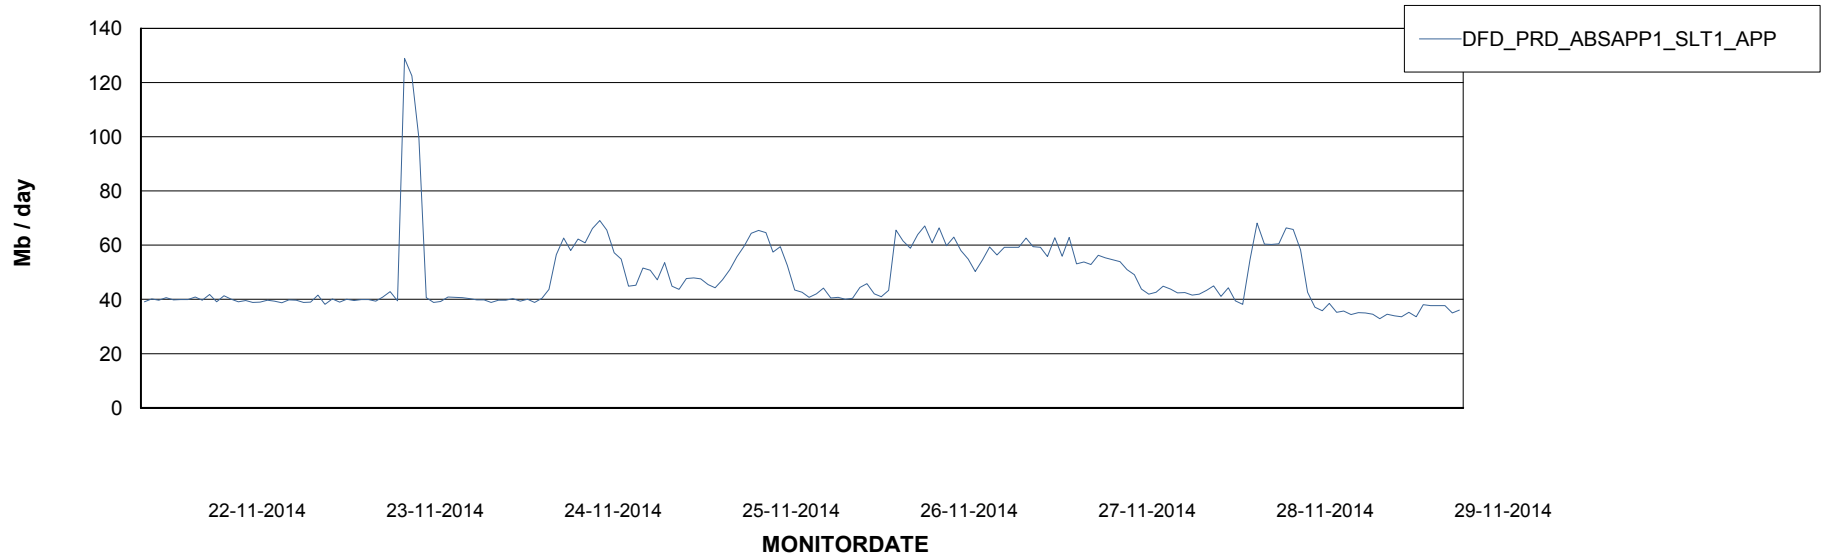

Avg memory used per ABS Server Service