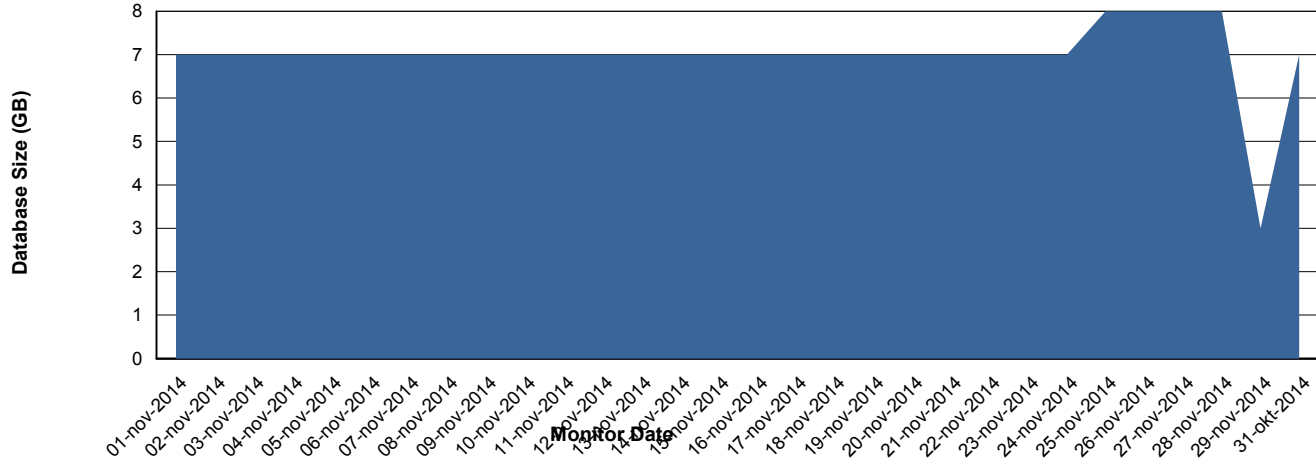

# Weekly SLA Customer Report

Customer DFD Production  
Database ID 39

DATABASE PERFORMANCE DFDDDBI\_Production

# Weekly SLA Customer Report

Customer DFD Production  
Database ID 39

=====  
DATABASE SIZE DFDDDB\_Production  
=====

## Database growth over last month