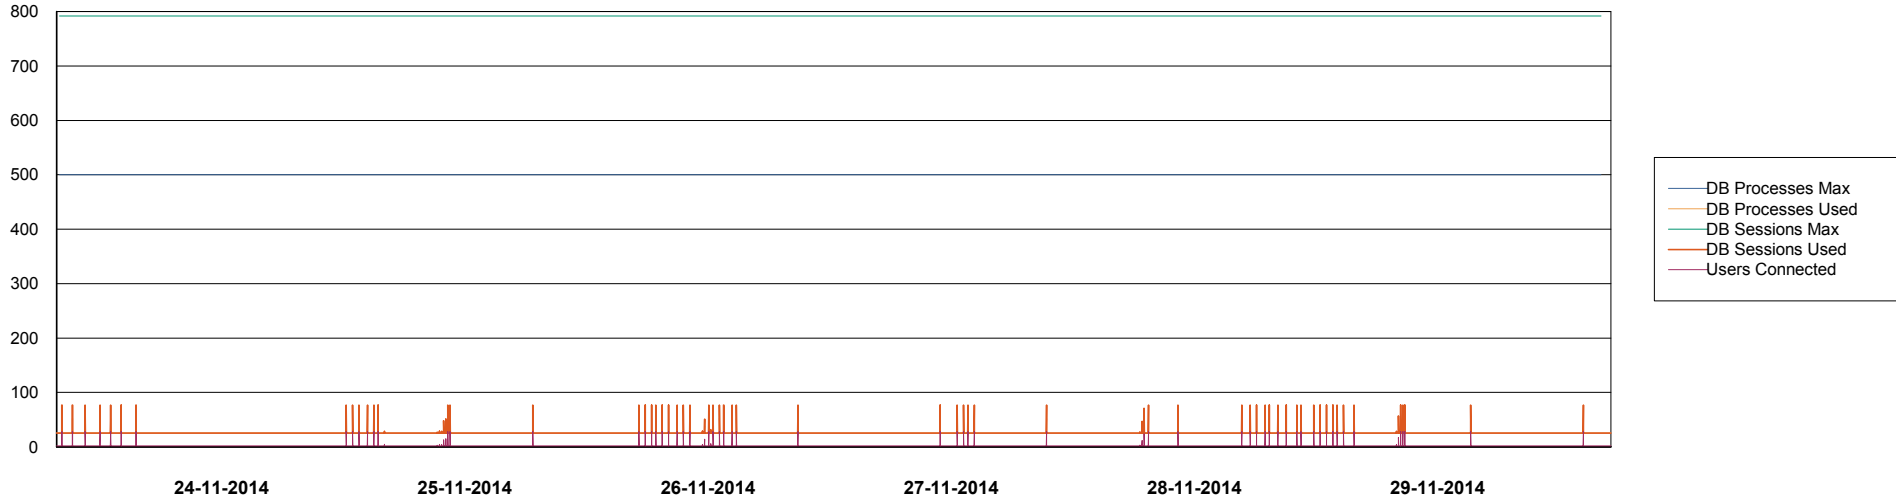

Weekly SLA Customer Report

Customer CLO Production
Database ID 38

DATABASE PERFORMANCE CLODB_Production

Weekly SLA Customer Report

Customer CLO Production
Database ID 38

DATABASE PERFORMANCE CLODB_Standby

Weekly SLA Customer Report