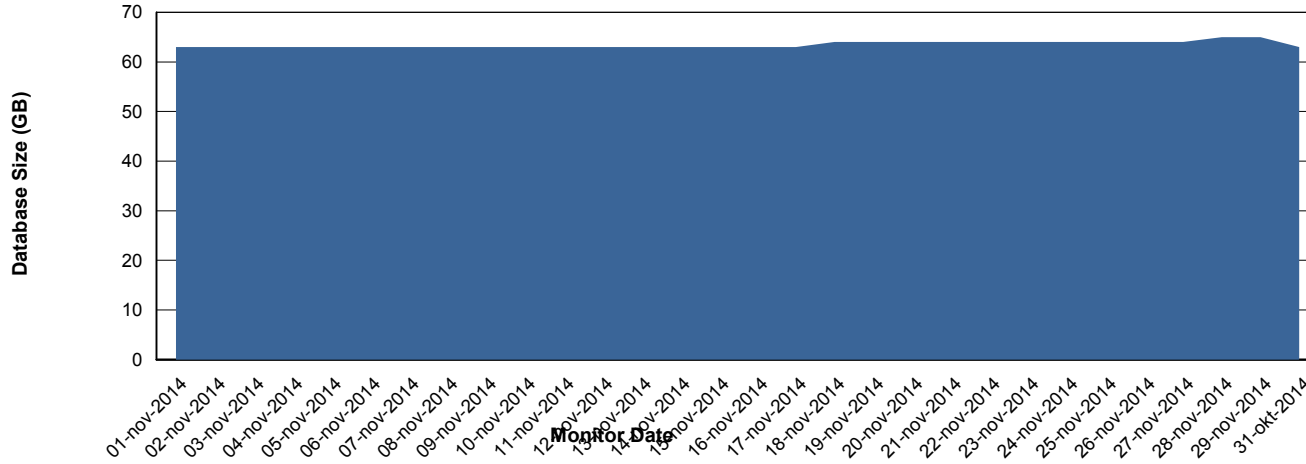

Weekly SLA Customer Report

Customer CLO Production
Database ID 38

=====
DATABASE SIZE CLODB_Production
=====

Database growth over last month

=====
DATABASE TABLESPACES CLODB_Production
=====

TOTAL DATABASE SIZE PER TABLESPACE

Date	Tablespace Name	Filesize (Gb)	Usedsize (Gb)	Percentage free
29-11-2014	ABSDATA	36	30	17
	INDX	37	30	19
28-11-2014	ABSDATA	36	30	17
	INDX	37	30	19
27-11-2014	ABSDATA	36	30	17
	INDX	37	30	19
26-11-2014	ABSDATA	36	30	17
	INDX	37	30	19
25-11-2014	ABSDATA	36	30	17
	INDX	37	30	19
24-11-2014	ABSDATA	36	30	17
	INDX	37	30	19
23-11-2014	ABSDATA	36	30	17
	INDX	37	30	19