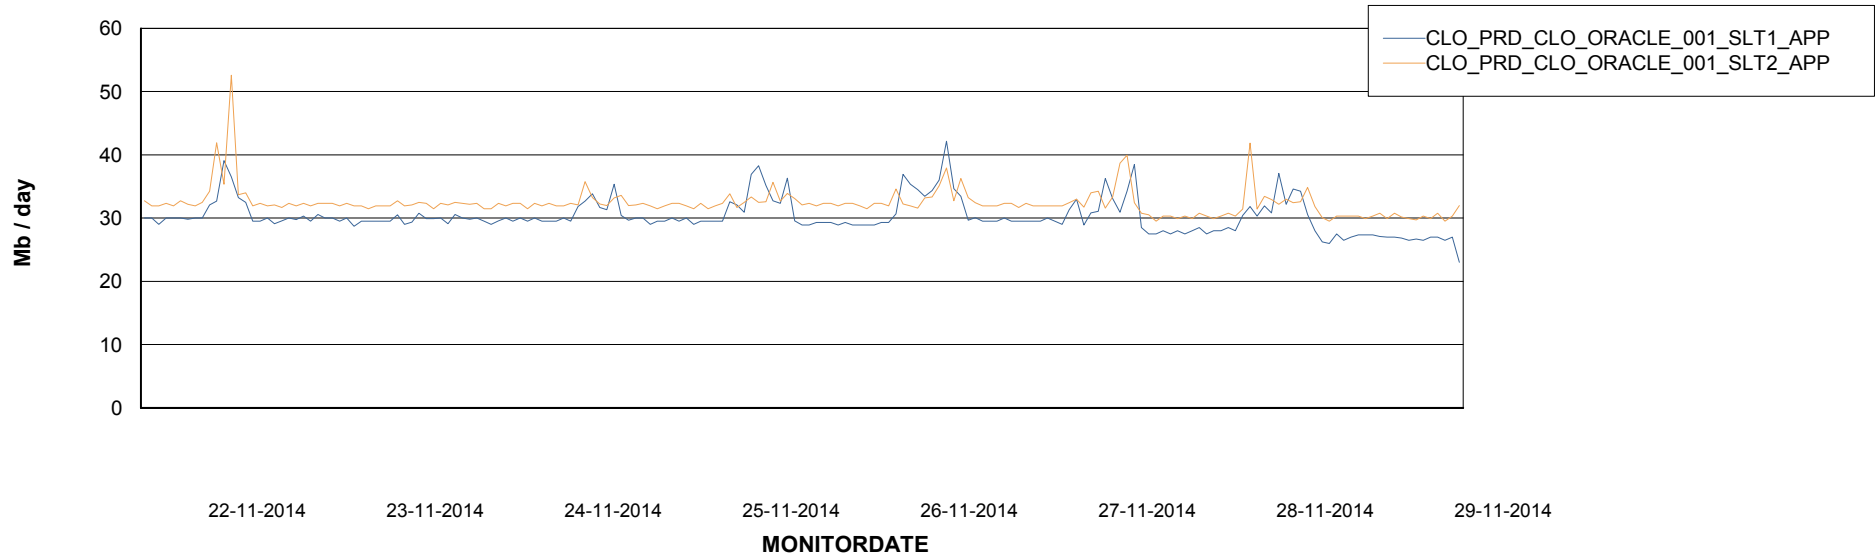

Weekly SLA Customer Report

Customer CLO Production
Database ID 38

=====
STANDBY DATABASE HEALTH CLO Production
=====

Recovery lag for last 7 days

Weekly SLA Customer Report

Customer CLO Production
Database ID 38

=====
ABSolute Application Server Services
=====

Disaster per ABS Server

Avg memory used per ABS Server Service

Weekly SLA Customer Report

Customer CLO Production
Database ID 38

=====
ABSolute Application Server Services
=====