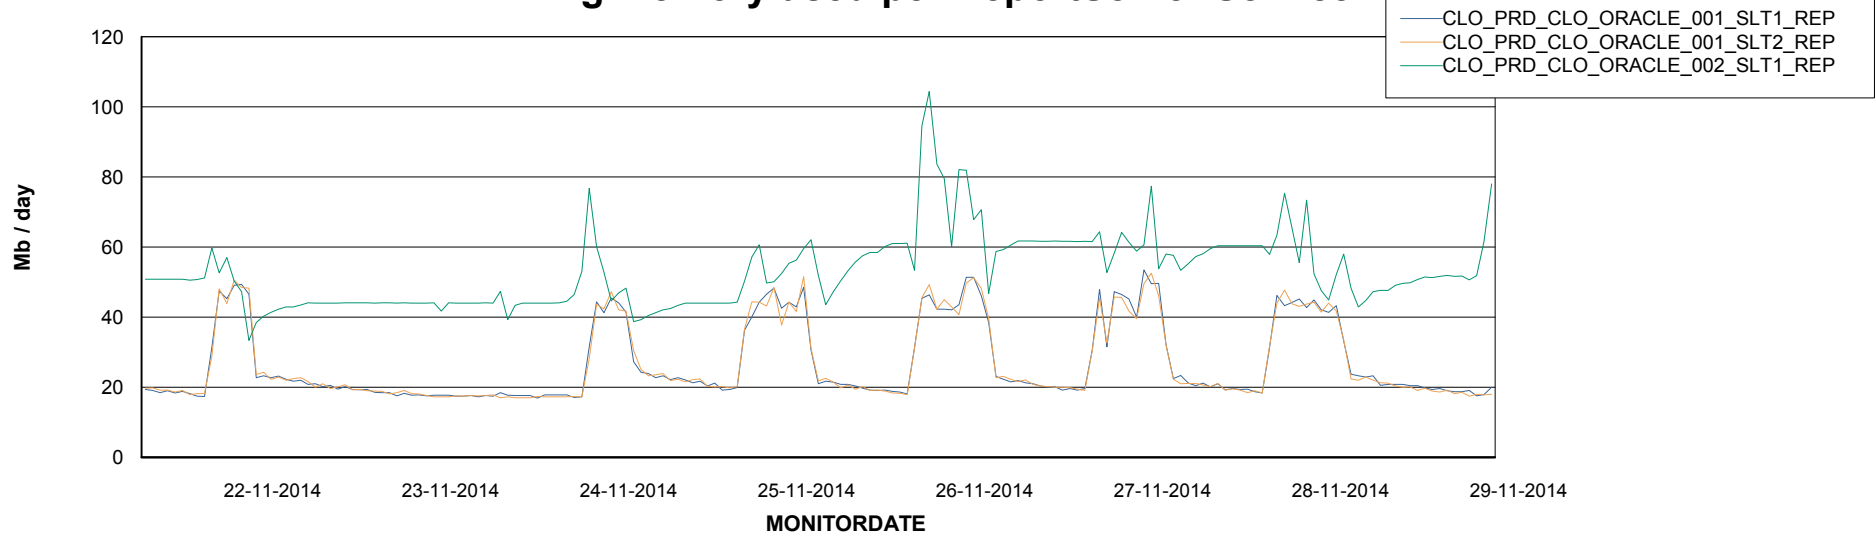

Avg users per day per ABS server

Weekly SLA Customer Report

Customer CLO Production
Database ID 38

=====
ABSolute Application ReportServer Services
=====

Disaster per ReportServer

Avg memory used per ReportServer Service