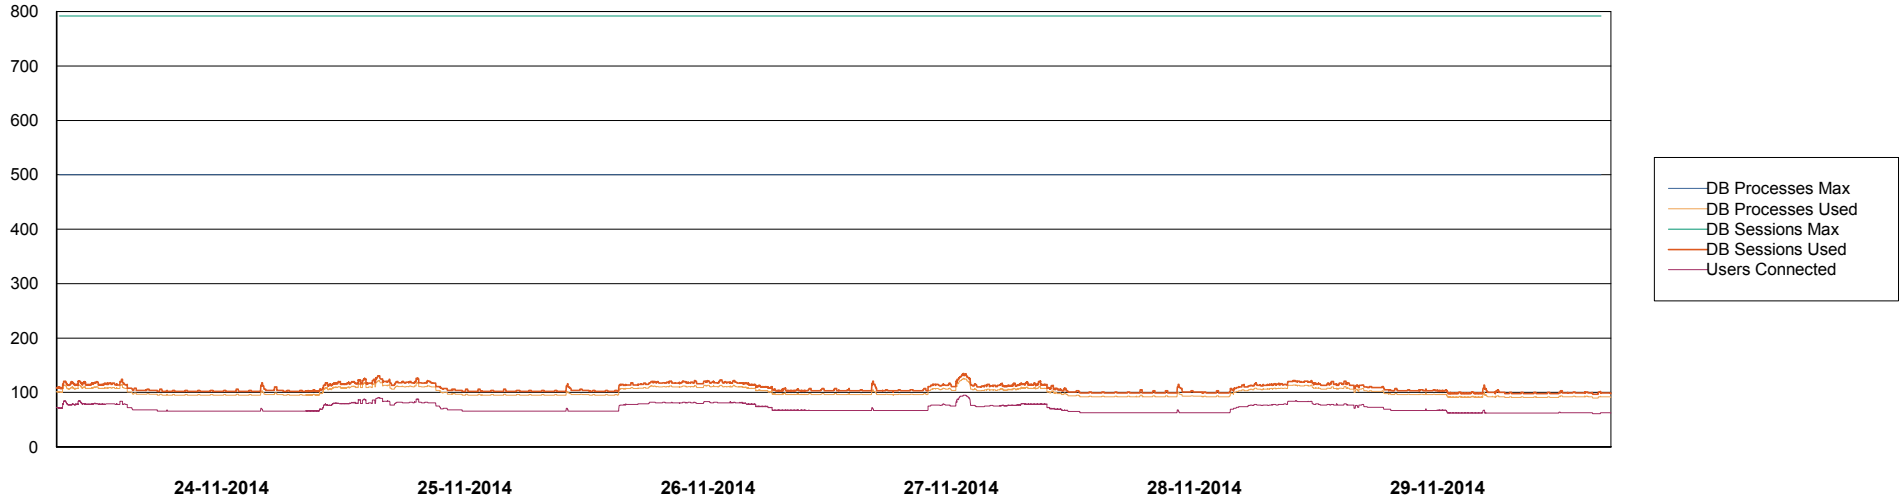

DATABASE PERFORMANCE CLODB_Production