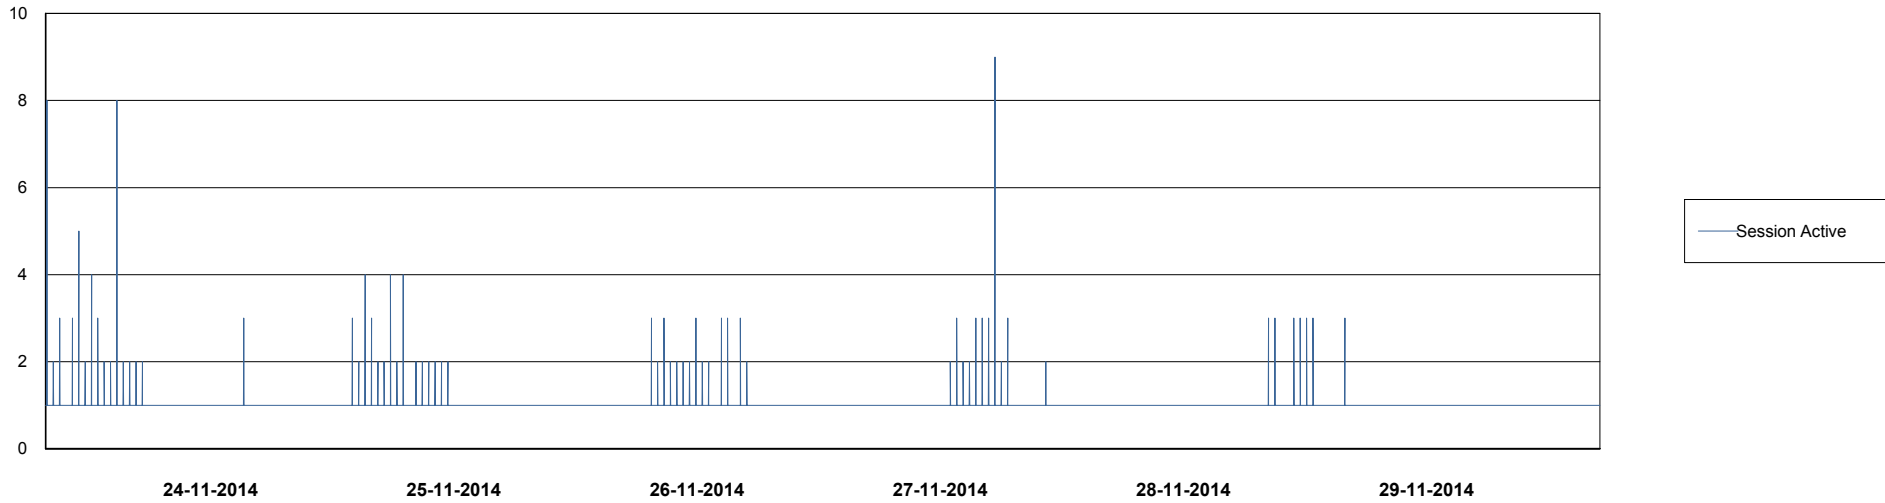

Weekly SLA Customer Report

Customer CIW Production
Database ID 45

DATABASE PERFORMANCE CIWDB_Standby