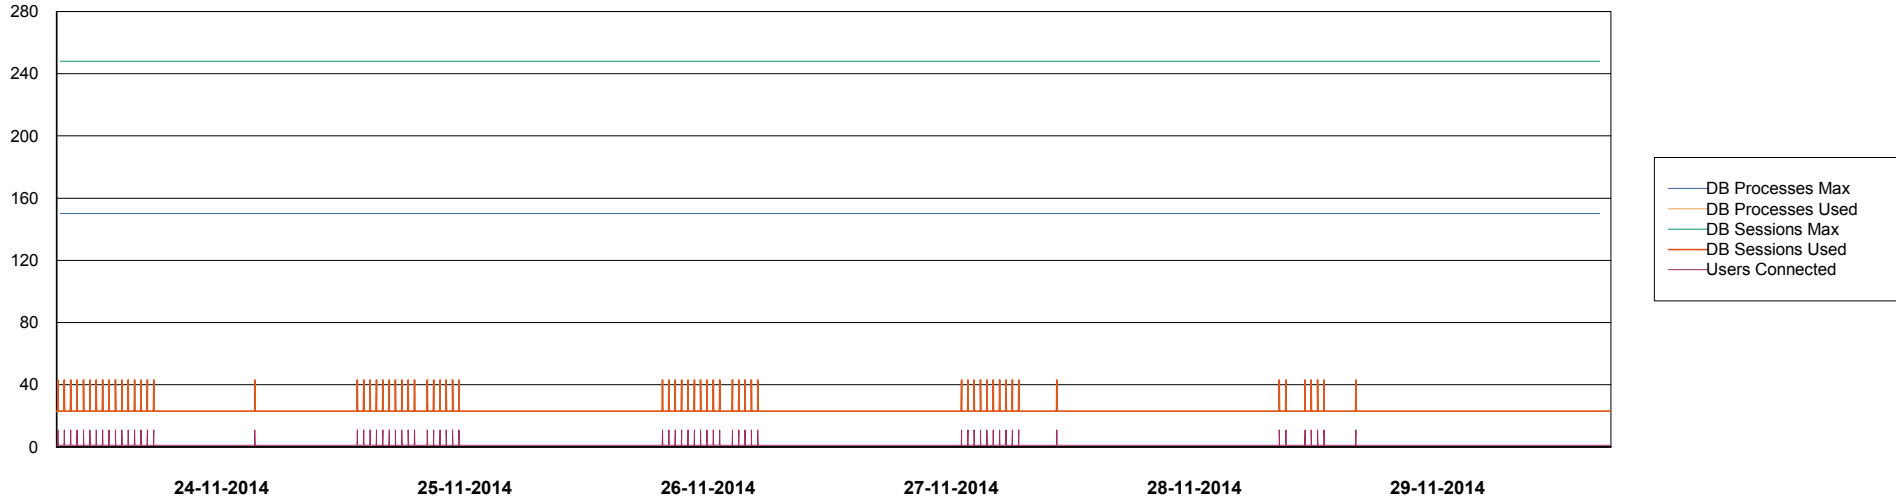

Weekly SLA Customer Report

Customer CIW Production
Database ID 45

DATABASE PERFORMANCE

CIWDB_Production

- DB Processes Max
- DB Processes Used
- DB Sessions Max
- DB Sessions Used
- Users Connected

- Session Active

Weekly SLA Customer Report

Customer CIW Production
Database ID 45

DATABASE PERFORMANCE CIWDB_Standby

Weekly SLA Customer Report

Customer CIW Production
 Database ID 45

=====
 DATABASE SIZE CIWDB_Production
 =====

Database growth over last month

=====
 DATABASE TABLESPACES CIWDB_Production
 =====

TOTAL DATABASE SIZE PER TABLESPACE

Date	Tablespace Name	Filesize (Gb)	Usedsize (Gb)	Percentage free
29-11-2014	ABSDATA	28	23	18
	INDX	3	2	33
28-11-2014	ABSDATA	28	23	18
	INDX	3	2	33
27-11-2014	ABSDATA	28	23	18
	INDX	3	2	33
26-11-2014	ABSDATA	28	23	18
	INDX	3	2	33
25-11-2014	ABSDATA	28	23	18
	INDX	3	2	33
24-11-2014	ABSDATA	28	23	18
	INDX	3	2	33
23-11-2014	ABSDATA	28	23	18
	INDX	3	2	33