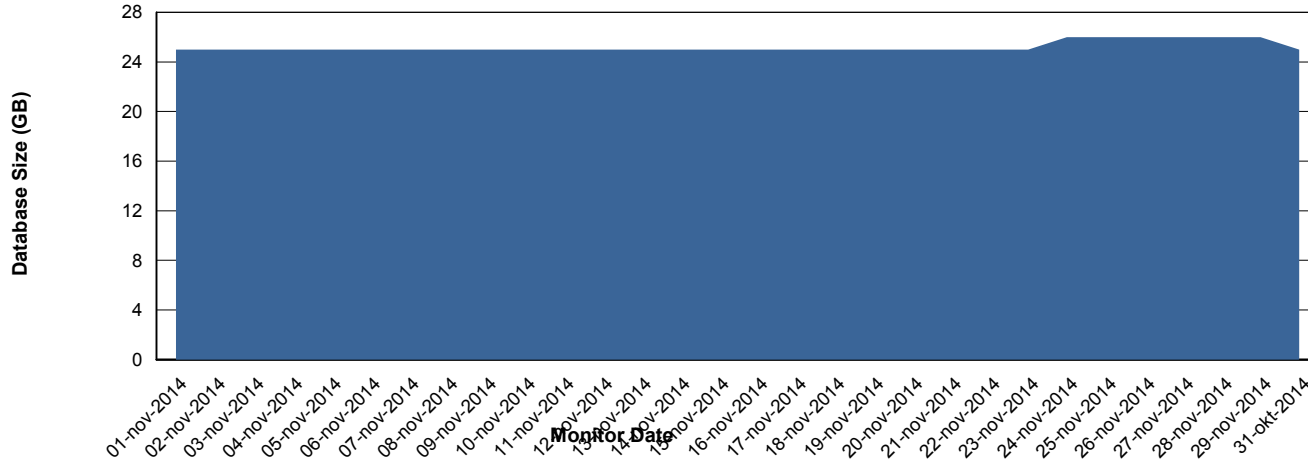

Weekly SLA Customer Report

Customer CIW Production
Database ID 45

DATABASE PERFORMANCE CIWDB_Standby

Weekly SLA Customer Report

Customer CIW Production
 Database ID 45

=====
 DATABASE SIZE CIWDB_Production
 =====

Database growth over last month

=====
 DATABASE TABLESPACES CIWDB_Production
 =====

TOTAL DATABASE SIZE PER TABLESPACE

Date	Tablespace Name	Filesize (Gb)	Usedsize (Gb)	Percentage free
29-11-2014	ABSDATA	28	23	18
	INDX	3	2	33
28-11-2014	ABSDATA	28	23	18
	INDX	3	2	33
27-11-2014	ABSDATA	28	23	18
	INDX	3	2	33
26-11-2014	ABSDATA	28	23	18
	INDX	3	2	33
25-11-2014	ABSDATA	28	23	18
	INDX	3	2	33
24-11-2014	ABSDATA	28	23	18
	INDX	3	2	33
23-11-2014	ABSDATA	28	23	18
	INDX	3	2	33