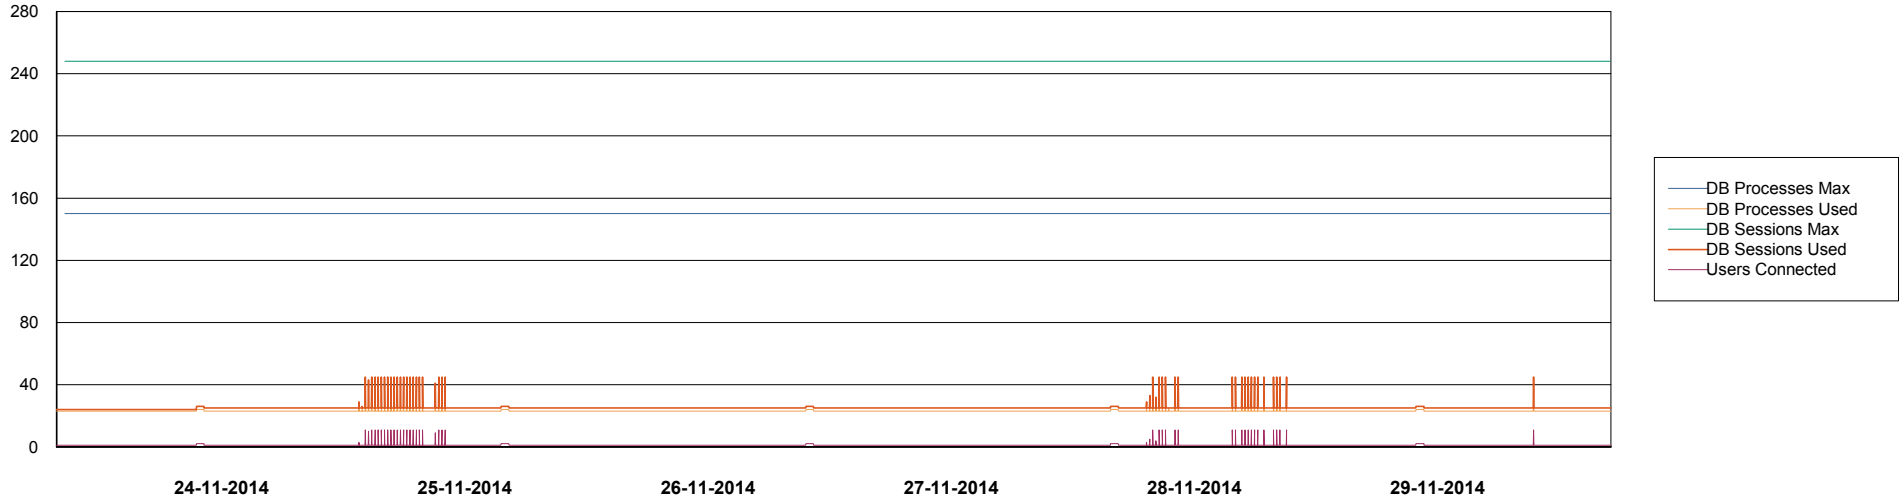

DATABASE PERFORMANCE BOHDB_Standby