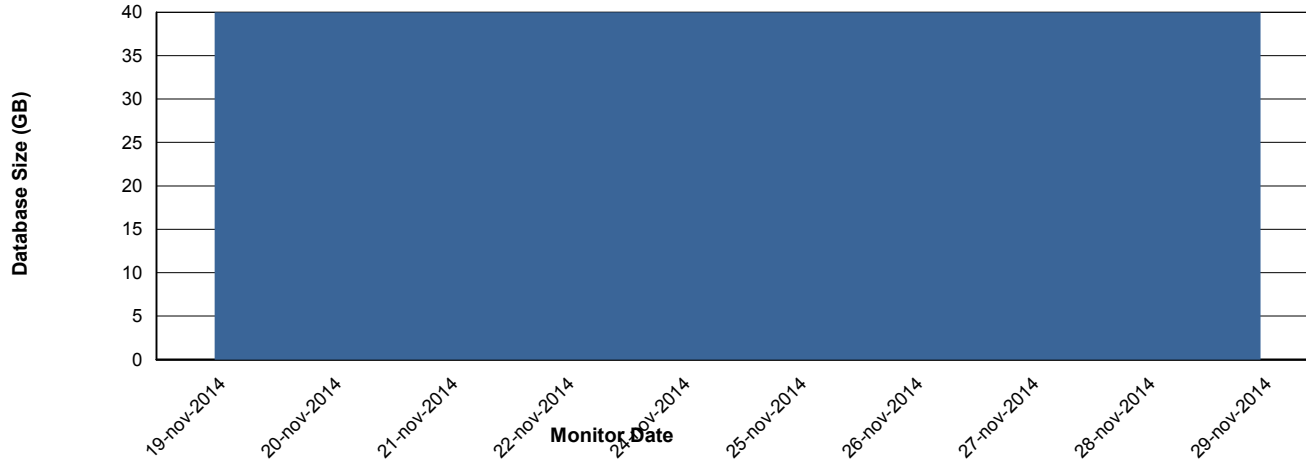

Database growth over last month

=====
DATABASE TABLESPACES BOHDB_Production
=====

TOTAL DATABASE SIZE PER TABLESPACE

Date	Tablespace Name	Filesize (Gb)	Usedsize (Gb)	Percentage free
29-11-2014	ABSDATA	16	12	25
	INDX	32	27	16
28-11-2014	ABSDATA	16	12	25
	INDX	32	27	16
27-11-2014	ABSDATA	16	12	25
	INDX	32	27	16
26-11-2014	ABSDATA	16	12	25
	INDX	32	27	16
25-11-2014	ABSDATA	16	12	25
	INDX	32	27	16
24-11-2014	ABSDATA	16	12	25
	INDX	32	27	16