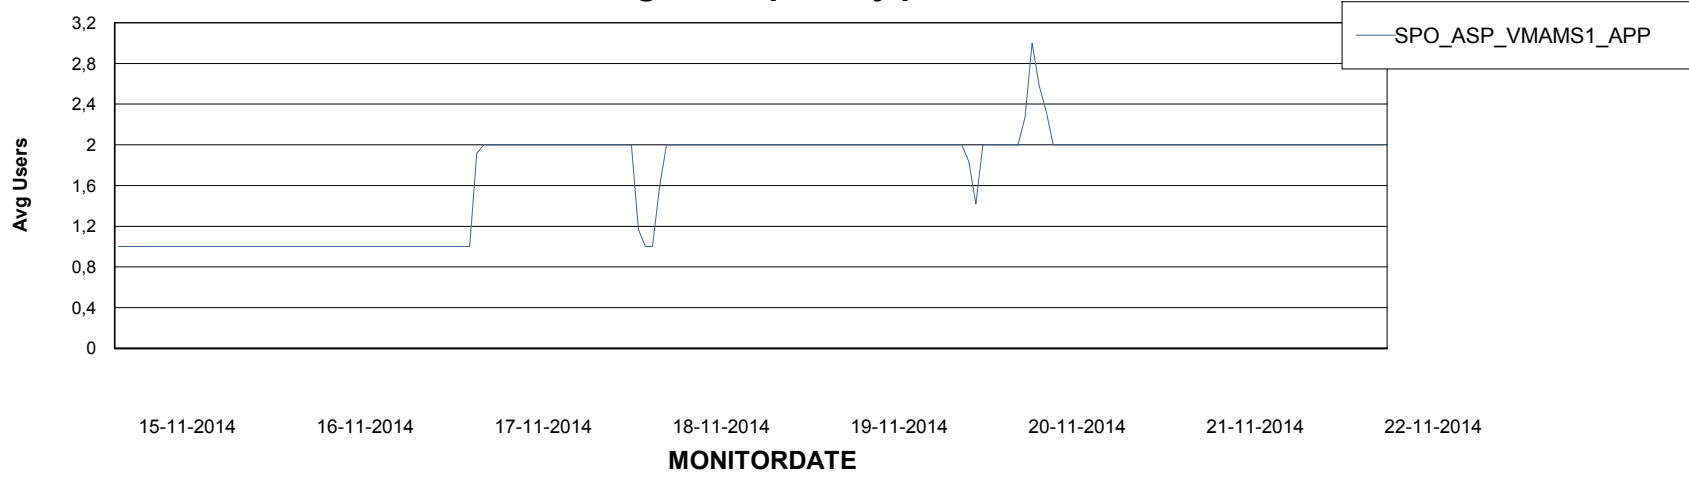

Weekly SLA Customer Report

Customer SPO Production
Database ID 54

Weekly SLA Customer Report

Customer SPO Production
Database ID 54

=====
ABSolute Application Server Services
=====

Disaster per ABS Server

Avg memory used per ABS Server Service

Weekly SLA Customer Report

Customer SPO Production
Database ID 54

=====
ABSolute Application Server Services
=====

Avg users per day per ABS server

Weekly SLA Customer Report

Customer SPO Production
Database ID 54