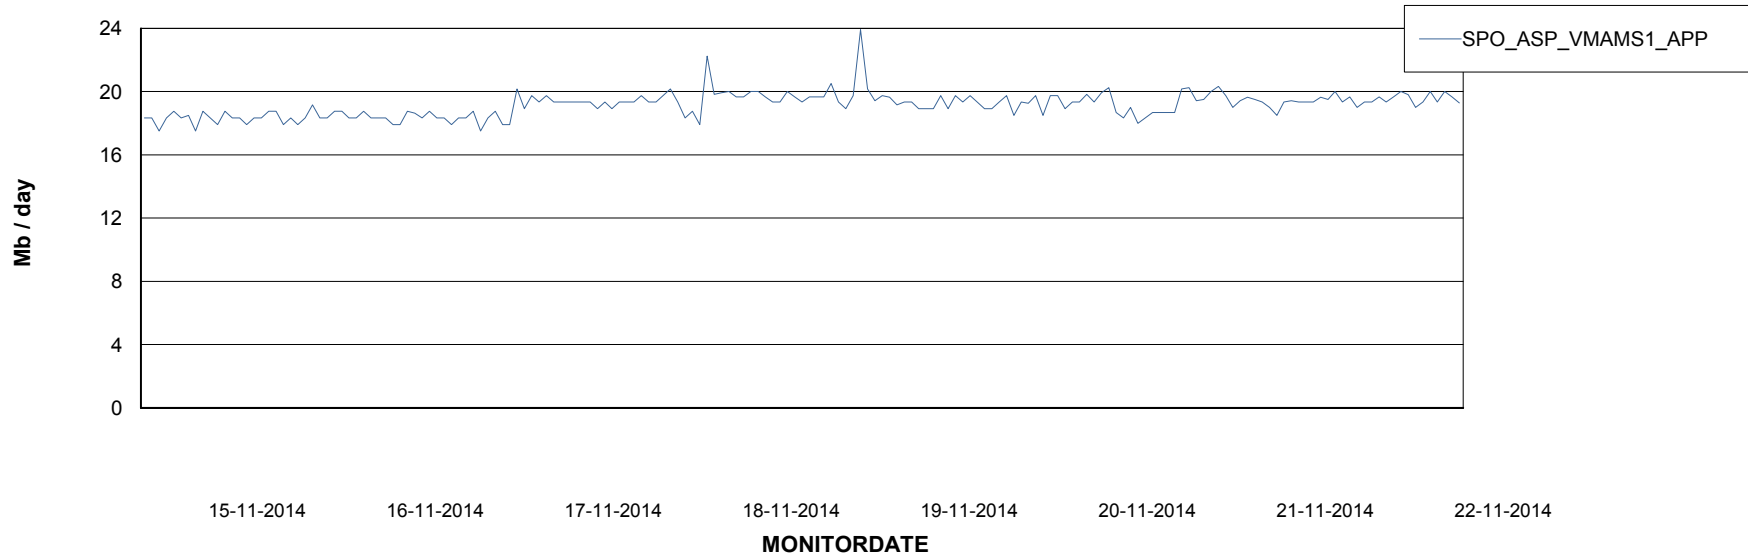

Weekly SLA Customer Report

Customer SPO Production
Database ID 54

Weekly SLA Customer Report

Customer SPO Production
Database ID 54

=====
ABSolute Application Server Services
=====

Disaster per ABS Server

Avg memory used per ABS Server Service

Weekly SLA Customer Report

Customer SPO Production
Database ID 54

=====
ABSolute Application Server Services
=====

Avg users per day per ABS server

Weekly SLA Customer Report

Customer SPO Production
Database ID 54