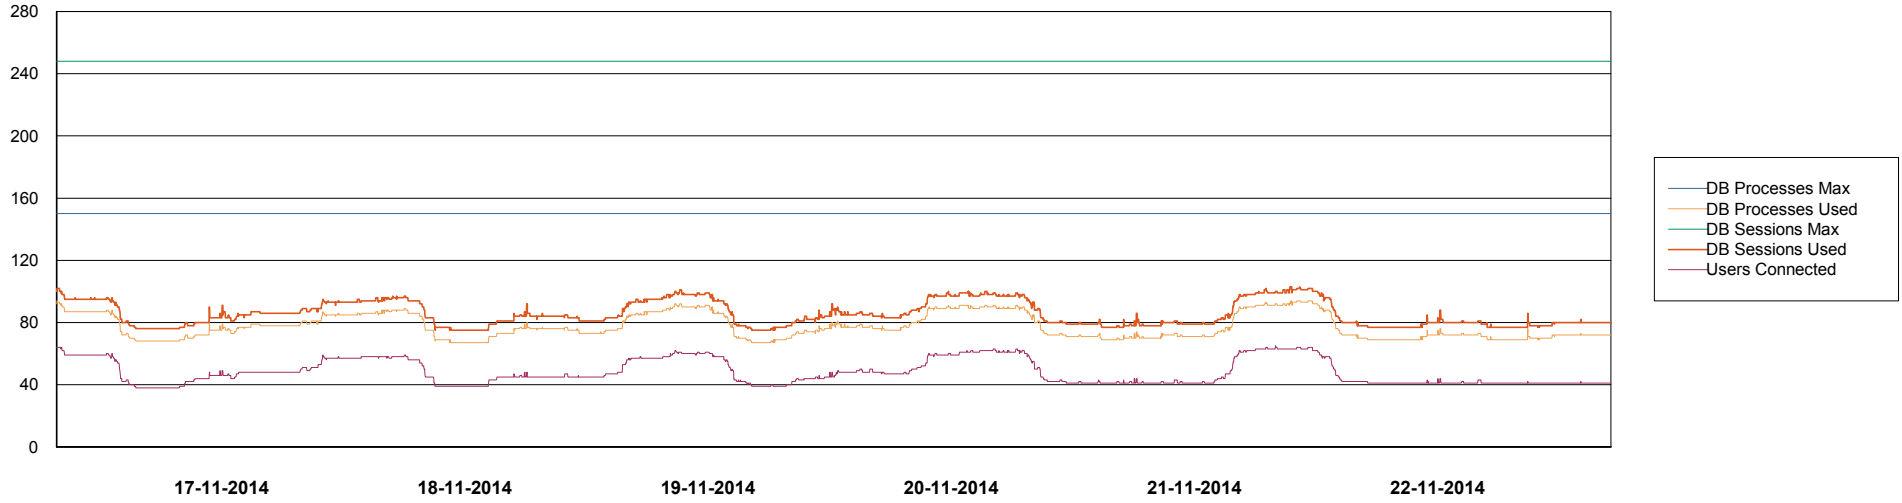

=====
 HARDDISK USAGE RSS_PRD_SVRDC190v016
 =====

	Total disk space on C (GB)	Free disk space on C (GB)	Total disk space on D (GB)	Free disk space on D (GB)
22-11-2014	40	20	200	194
21-11-2014	40	20	200	194
20-11-2014	40	20	200	194
19-11-2014	40	20	200	194
18-11-2014	40	20	200	194
17-11-2014	40	20	200	194
16-11-2014	40	20	200	194

Weekly SLA Customer Report

Customer RSS Production
Database ID 52

HARDDISK USAGE RSS_PRD_SVRDC191v016

	Total disk space on C (GB)	Free disk space on C (GB)	Total disk space on D (GB)	Free disk space on D (GB)
22-11-2014	40	11	200	137
21-11-2014	40	11	200	137
20-11-2014	40	11	200	137
19-11-2014	40	11	200	137
18-11-2014	40	11	200	138
17-11-2014	40	11	200	145
16-11-2014	40	11	200	149

Weekly SLA Customer Report

Customer RSS Production
Database ID 52

DATABASE PERFORMANCE RSSDB_Production

Weekly SLA Customer Report

Customer RSS Production
Database ID 52

DATABASE PERFORMANCE RSSDB_Standby

Weekly SLA Customer Report