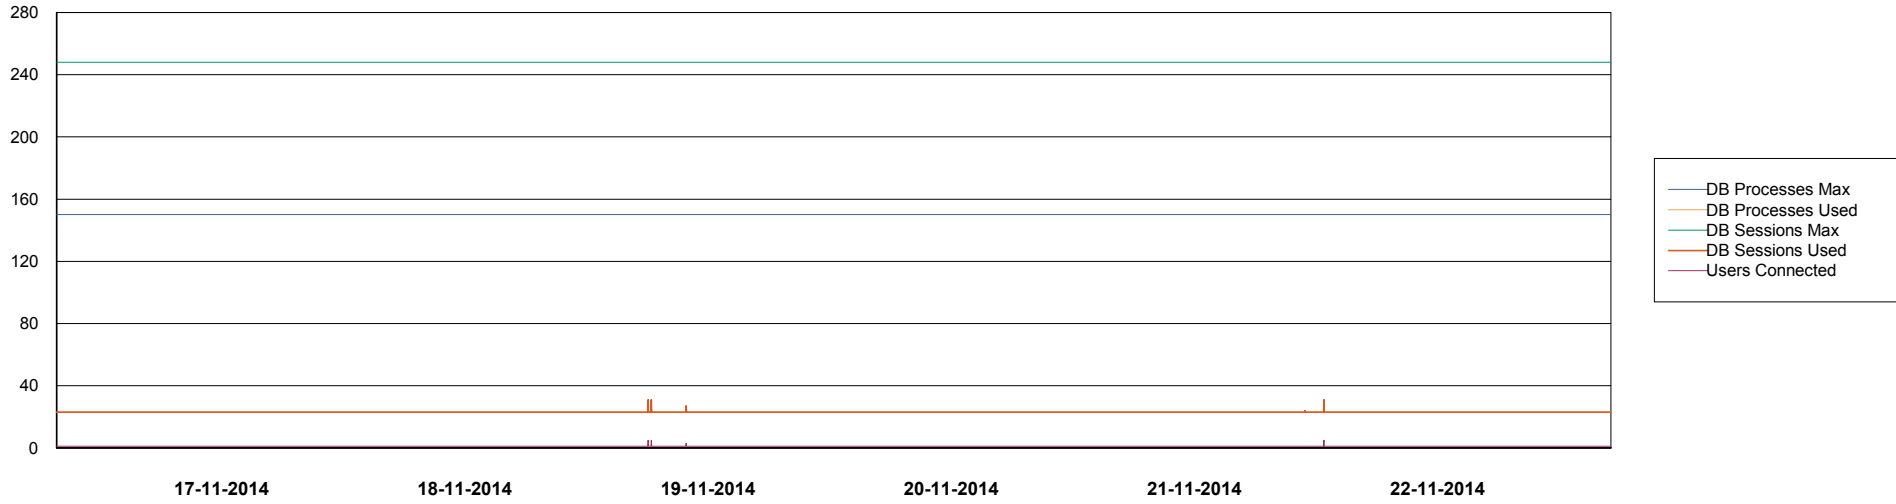

Weekly SLA Customer Report

Customer RSS Production
Database ID 52

DATABASE PERFORMANCE RSSDB_Production

Weekly SLA Customer Report

Customer RSS Production
Database ID 52

DATABASE PERFORMANCE RSSDB_Standby

Weekly SLA Customer Report