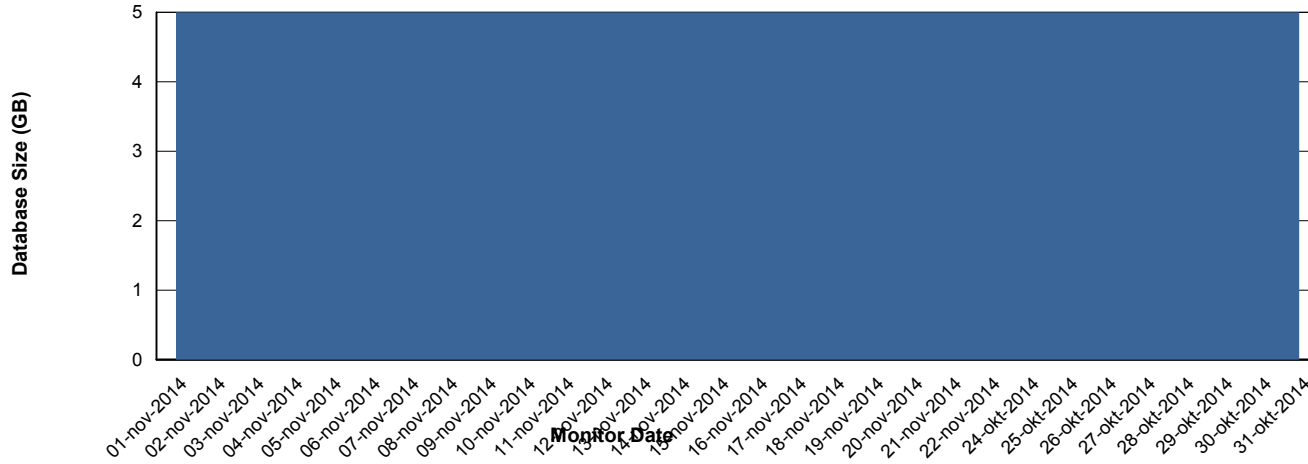

Database growth over last month

=====
DATABASE TABLESPACES RSSDB_Production
=====

TOTAL DATABASE SIZE PER TABLESPACE

Date	Tablespace Name	Filesize (Gb)	Usedsize (Gb)	Percentage free
22-11-2014	ABSDATA	2	1	50
	INDX	3	1	67
21-11-2014	ABSDATA	2	1	50
	INDX	3	1	67
20-11-2014	ABSDATA	2	1	50
	INDX	3	1	67
19-11-2014	ABSDATA	2	1	50
	INDX	3	1	67
18-11-2014	ABSDATA	2	1	50
	INDX	3	1	67
17-11-2014	ABSDATA	2	1	50
	INDX	3	1	67
16-11-2014	ABSDATA	2	1	50
	INDX	3	1	67