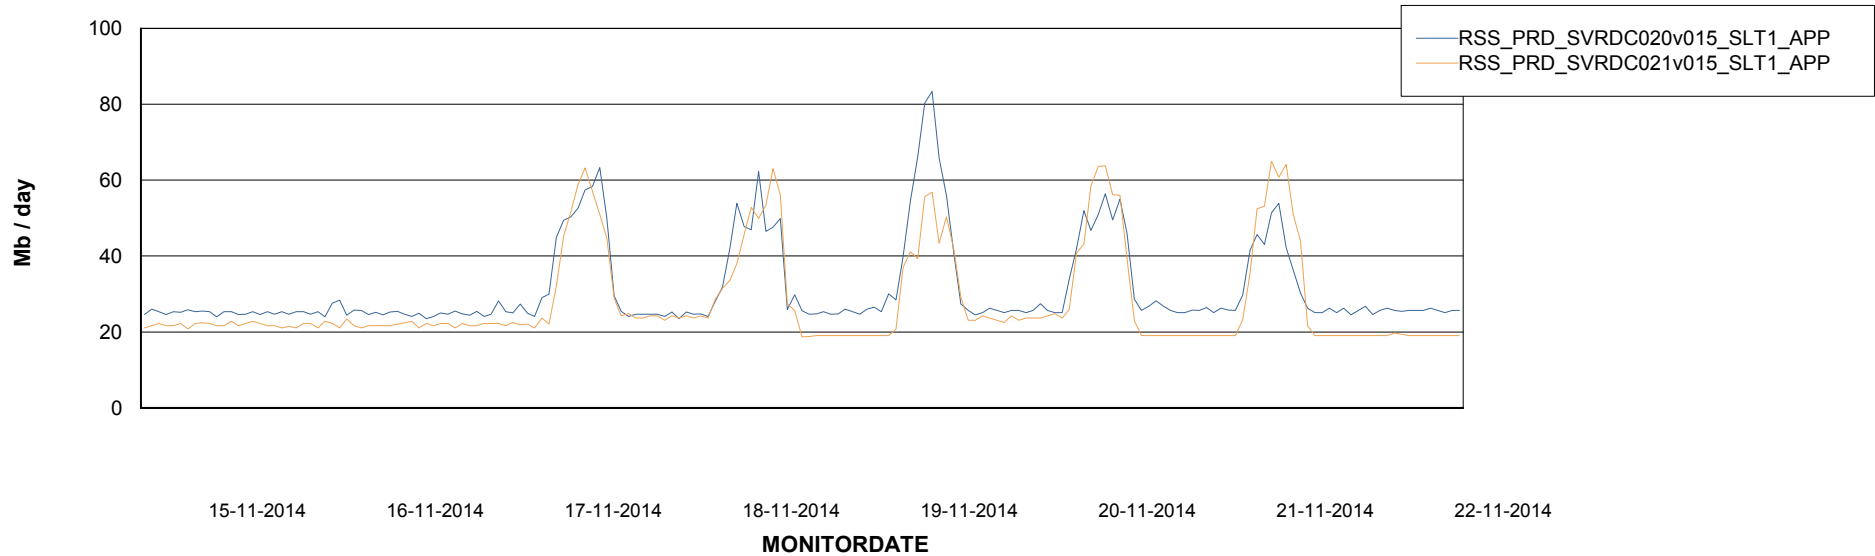

Weekly SLA Customer Report

Customer RSS Production
Database ID 52

=====
STANDBY DATABASE HEALTH RSS Production
=====

Recovery lag for last 7 days

Weekly SLA Customer Report

Customer RSS Production
Database ID 52

=====
ABSolute Application Server Services
=====

Disaster per ABS Server

Avg memory used per ABS Server Service

Weekly SLA Customer Report

Customer RSS Production
Database ID 52

=====
ABSolute Application Server Services
=====