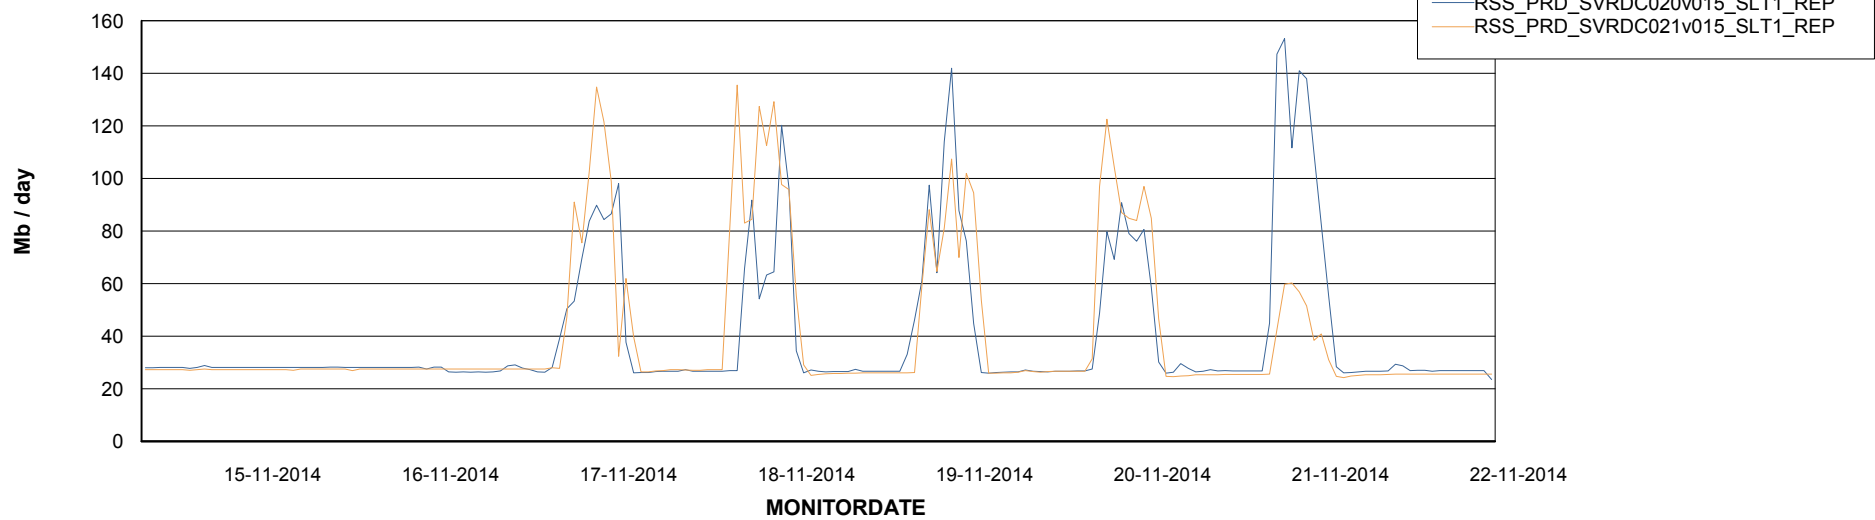

Avg users per day per ABS server

Weekly SLA Customer Report

Customer RSS Production
Database ID 52

=====
ABSolute Application ReportServer Services
=====

Disaster per ReportServer

Avg memory used per ReportServer Service