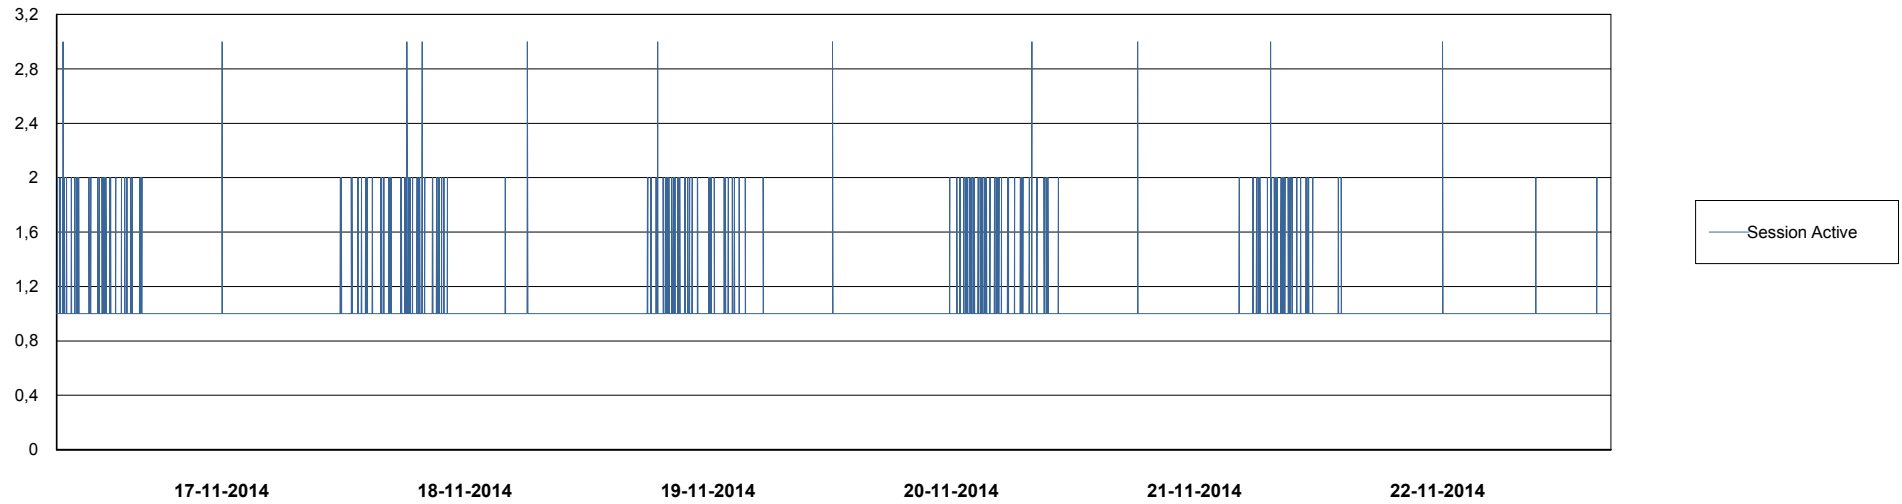

Weekly SLA Customer Report

Customer   JWR Production
Database ID   43

=====

HARDDISK USAGE   JWR_PRD_JWR-ODB-01

=====

	Used disk space on / (GB)	Total disk space on / (GB)	Free disk space on / (GB)
22-11-2014	74	90	12
21-11-2014	74	90	11
20-11-2014	74	90	11
19-11-2014	74	90	11
18-11-2014	74	90	11
17-11-2014	75	90	11
16-11-2014	74	90	12

=====

HARDDISK USAGE   JWR_PRD_JWR-ODB-02

=====

	Used disk space on / (GB)	Total disk space on / (GB)	Free disk space on / (GB)
22-11-2014	91	138	40
21-11-2014	91	138	40
20-11-2014	91	138	40
19-11-2014	91	138	39
18-11-2014	92	138	39
17-11-2014	92	138	39
16-11-2014	91	138	40

Weekly SLA Customer Report

Customer JWR Production
Database ID 43

DATABASE PERFORMANCE JWRDB_Production