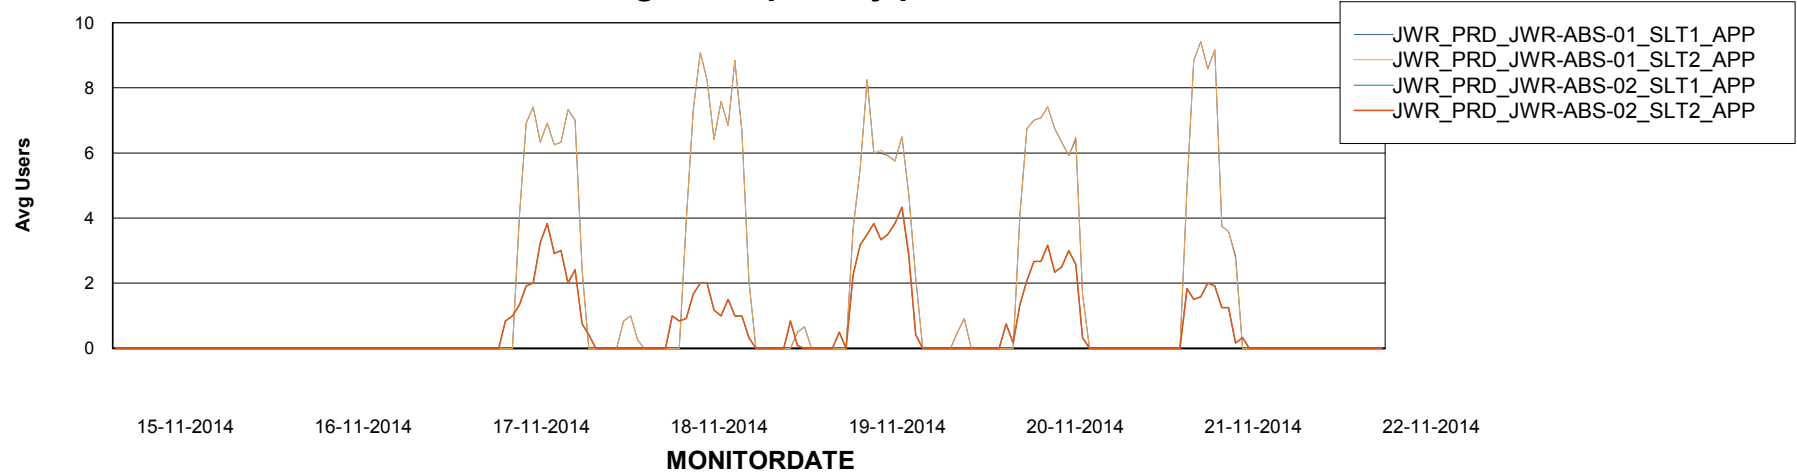

Weekly SLA Customer Report

Customer JWR Production
Database ID 43

=====
ABSolute Application Server Services
=====

Avg users per day per ABS server