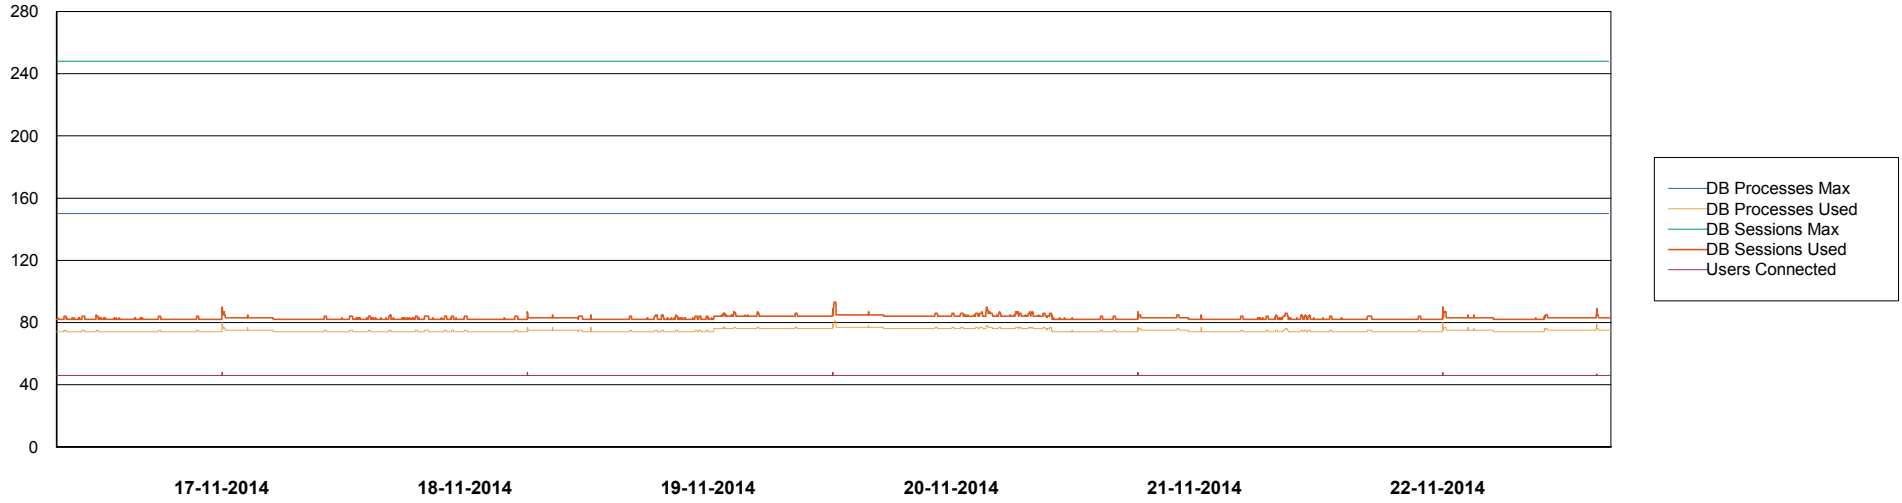

Weekly SLA Customer Report

Customer   JWR Production
Database ID   43

=====

HARDDISK USAGE   JWR_PRD_JWR-ODB-01

=====

	Used disk space on / (GB)	Total disk space on / (GB)	Free disk space on / (GB)
22-11-2014	74	90	12
21-11-2014	74	90	11
20-11-2014	74	90	11
19-11-2014	74	90	11
18-11-2014	74	90	11
17-11-2014	75	90	11
16-11-2014	74	90	12

=====

HARDDISK USAGE   JWR_PRD_JWR-ODB-02

=====

	Used disk space on / (GB)	Total disk space on / (GB)	Free disk space on / (GB)
22-11-2014	91	138	40
21-11-2014	91	138	40
20-11-2014	91	138	40
19-11-2014	91	138	39
18-11-2014	92	138	39
17-11-2014	92	138	39
16-11-2014	91	138	40

Weekly SLA Customer Report

Customer JWR Production
Database ID 43

DATABASE PERFORMANCE JWRDB_Production