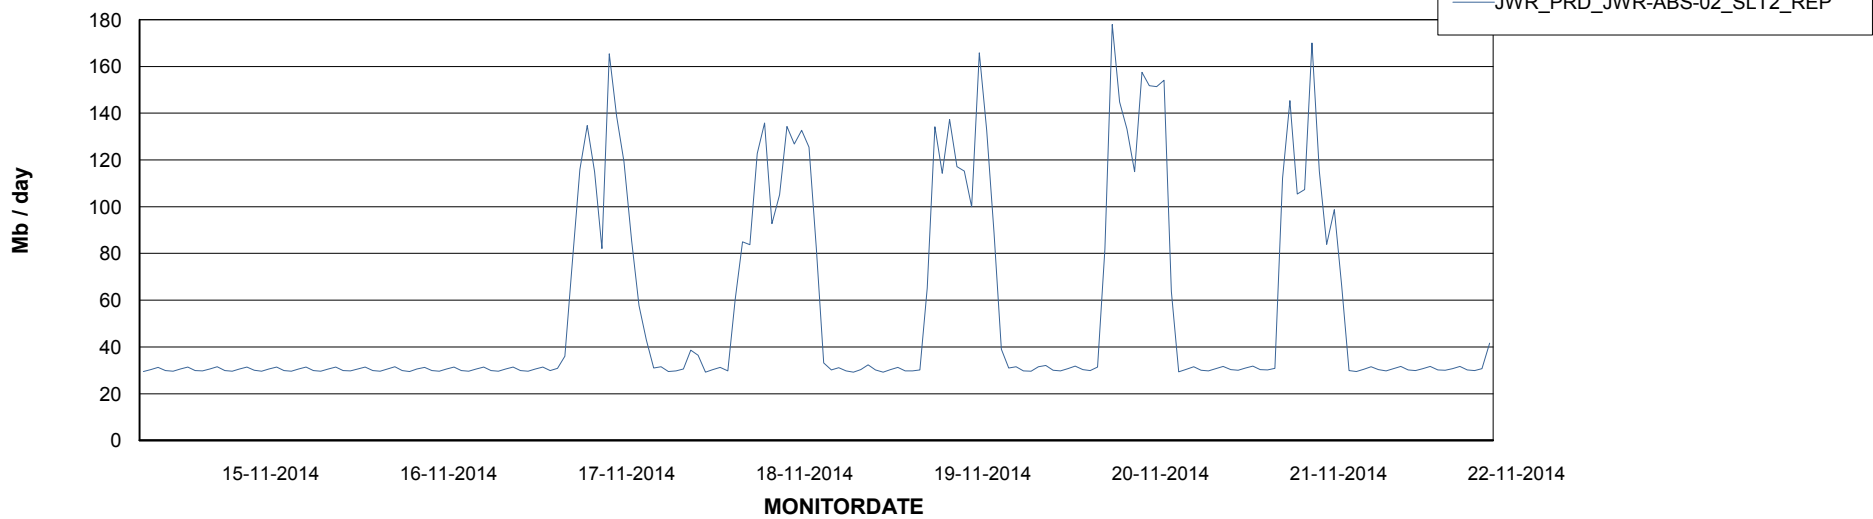

Avg memory used per ReportServer Service