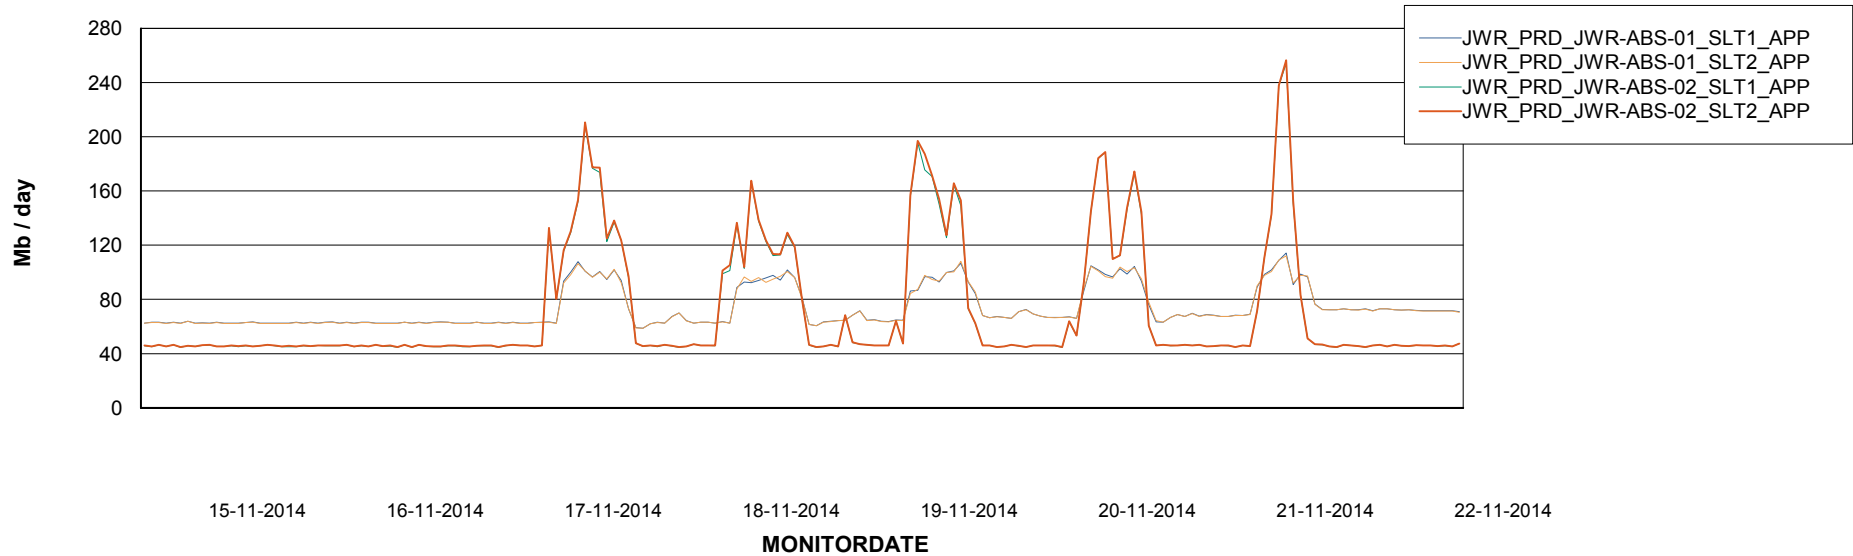

Avg memory used per ABS Server Service