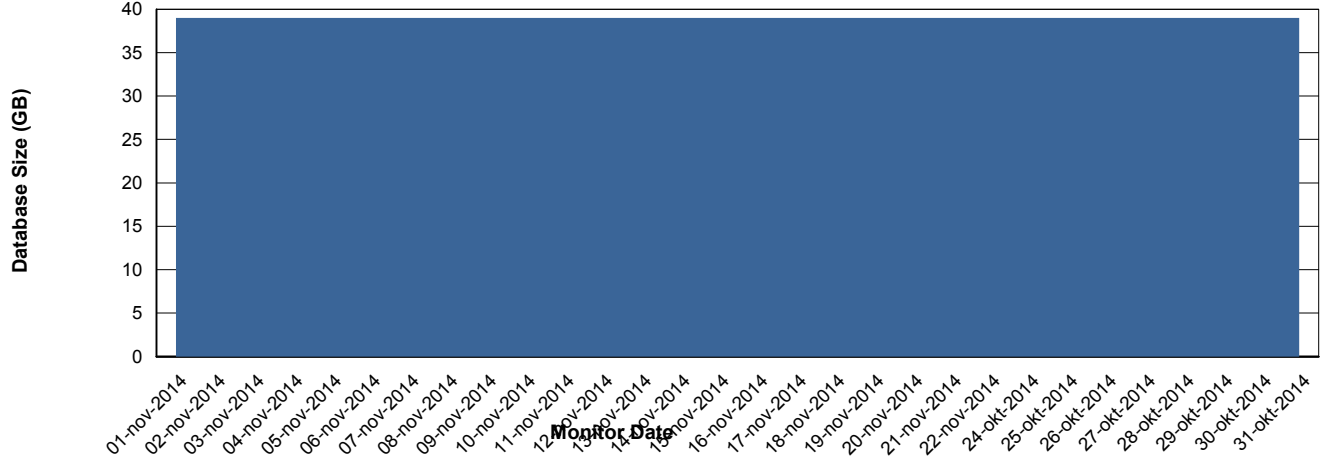

Weekly SLA Customer Report

Customer JWR Production
Database ID 43

=====
DATABASE SIZE JWRDB_Production
=====

Database growth over last month

=====
DATABASE TABLESPACES JWRDB_Production
=====

TOTAL DATABASE SIZE PER TABLESPACE

Date	Tablespace Name	Filesize (Gb)	Usedsize (Gb)	Percentage free
22-11-2014	ABSDATA	15	11	27
	INDX	32	27	16
21-11-2014	ABSDATA	15	11	27
	INDX	32	27	16
20-11-2014	ABSDATA	15	11	27
	INDX	32	27	16
19-11-2014	ABSDATA	15	11	27
	INDX	32	27	16
18-11-2014	ABSDATA	15	11	27
	INDX	32	27	16
17-11-2014	ABSDATA	15	11	27
	INDX	32	27	16
16-11-2014	ABSDATA	15	11	27
	INDX	32	27	16