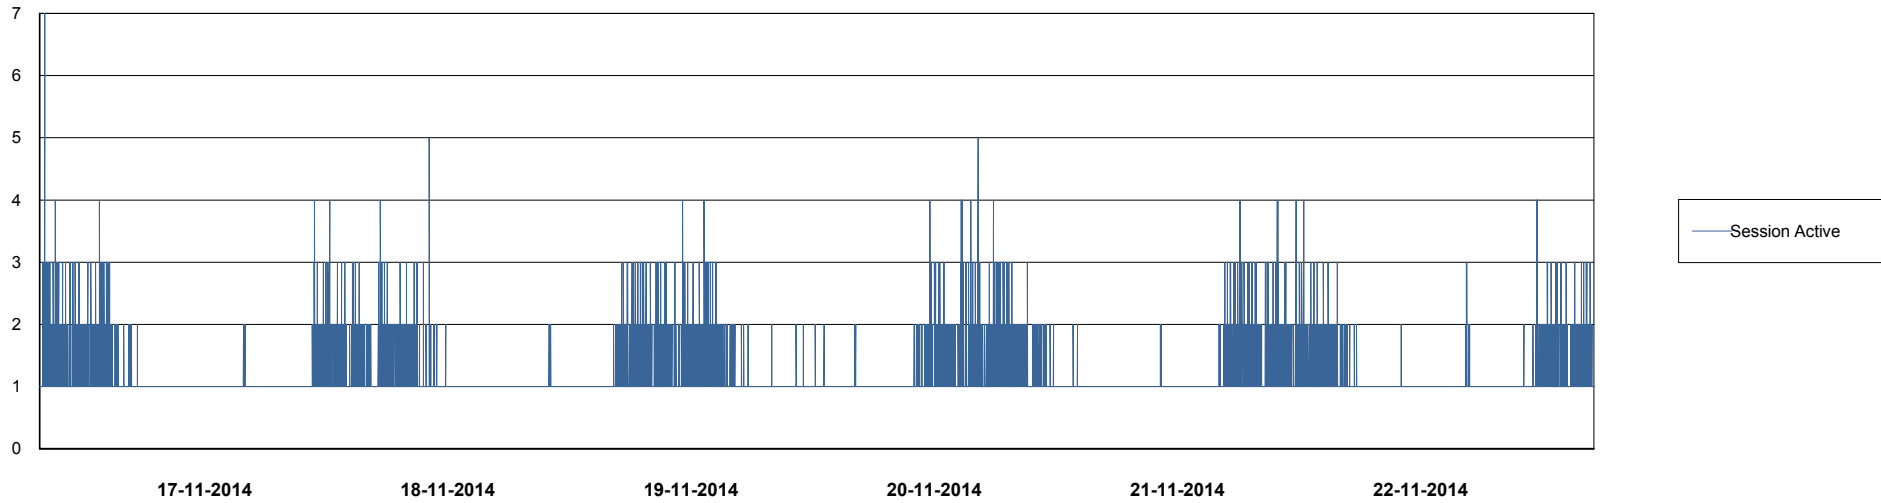

DATABASE PERFORMANCE CLODB_Production