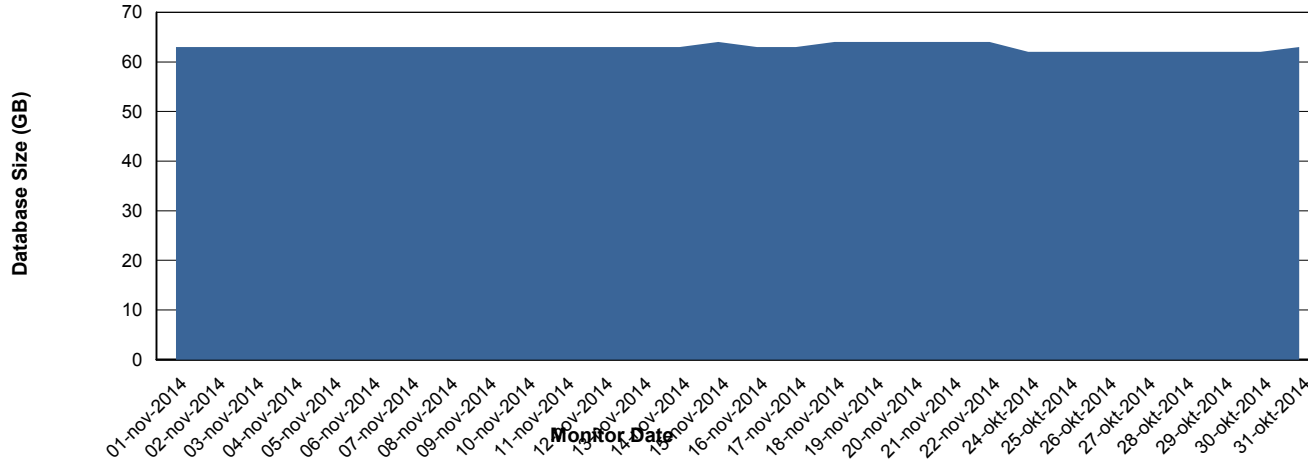

Database growth over last month

=====
DATABASE TABLESPACES CLODB_Production
=====

TOTAL DATABASE SIZE PER TABLESPACE

Date	Tablespace Name	Filesize (Gb)	Usedsize (Gb)	Percentage free
22-11-2014	ABSDATA	36	30	17
	INDX	37	30	19
21-11-2014	ABSDATA	36	30	17
	INDX	37	30	19
20-11-2014	ABSDATA	36	30	17
	INDX	37	30	19
19-11-2014	ABSDATA	36	30	17
	INDX	37	30	19
18-11-2014	ABSDATA	36	30	17
	INDX	37	30	19
17-11-2014	ABSDATA	36	30	17
	INDX	37	30	19
16-11-2014	ABSDATA	36	30	17
	INDX	37	30	19