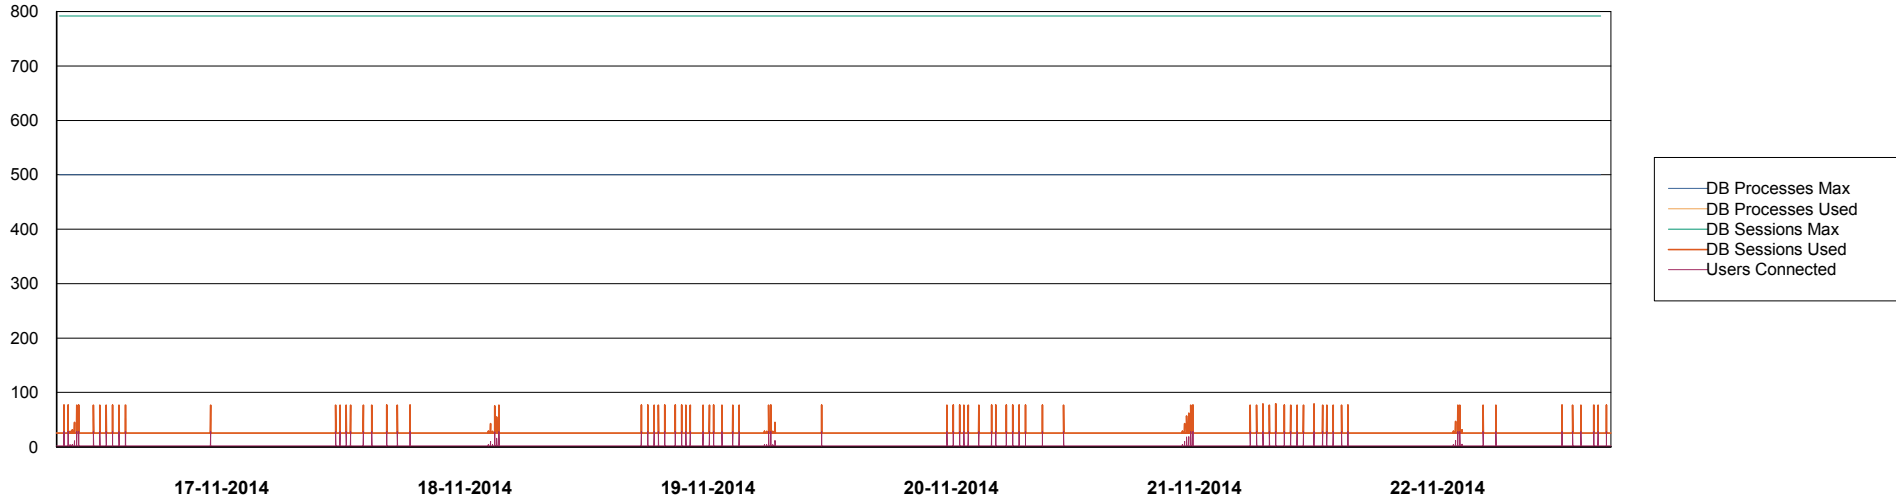

Weekly SLA Customer Report

Customer CLO Production
Database ID 38

DATABASE PERFORMANCE CLODB_Production

Weekly SLA Customer Report

Customer CLO Production
Database ID 38

DATABASE PERFORMANCE CLODB_Standby

Weekly SLA Customer Report