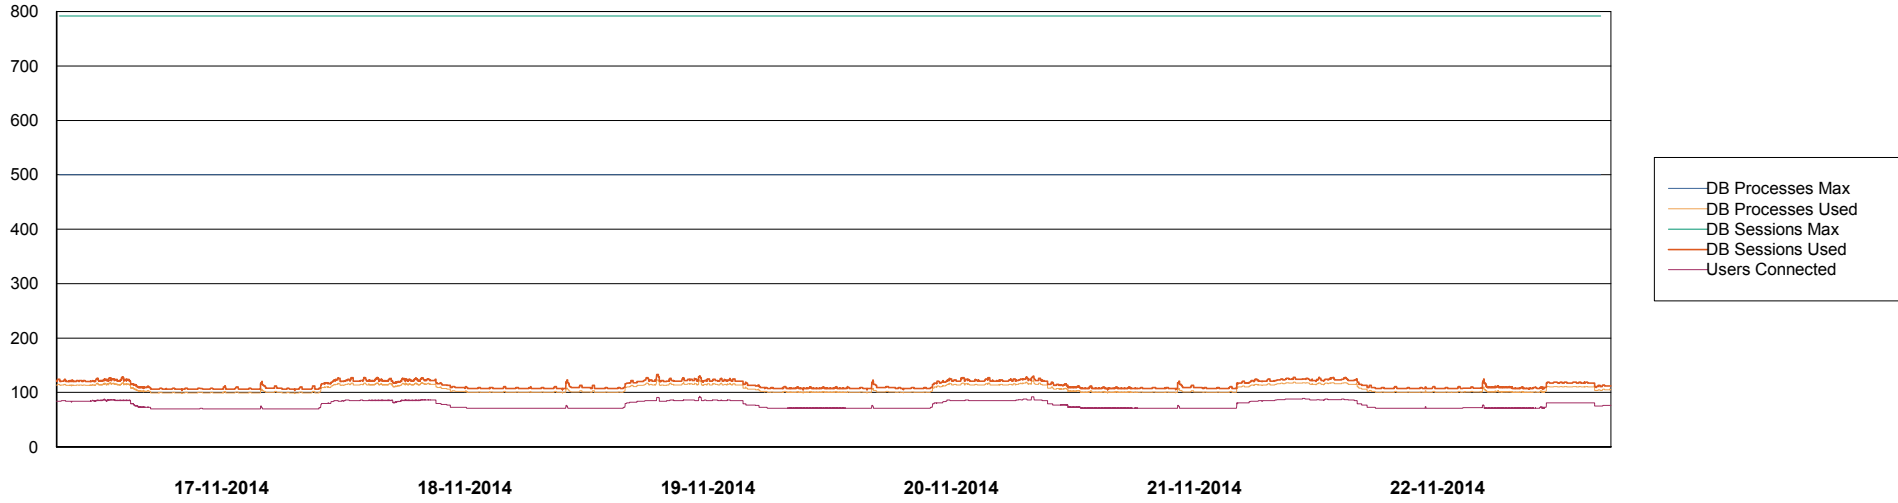

DATABASE PERFORMANCE CLODB_Production