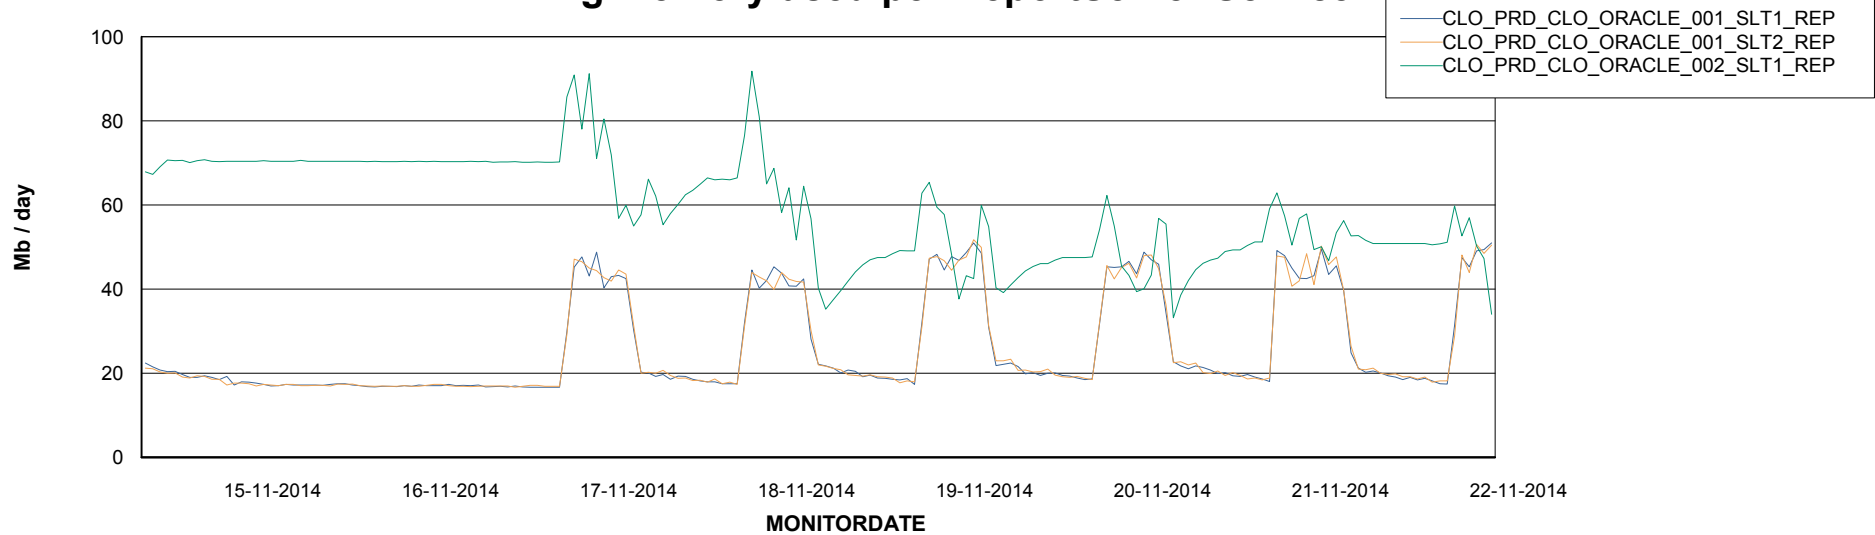

Avg users per day per ABS server

Weekly SLA Customer Report

Customer CLO Production
Database ID 38

=====
ABSolute Application ReportServer Services
=====

Disaster per ReportServer

Avg memory used per ReportServer Service