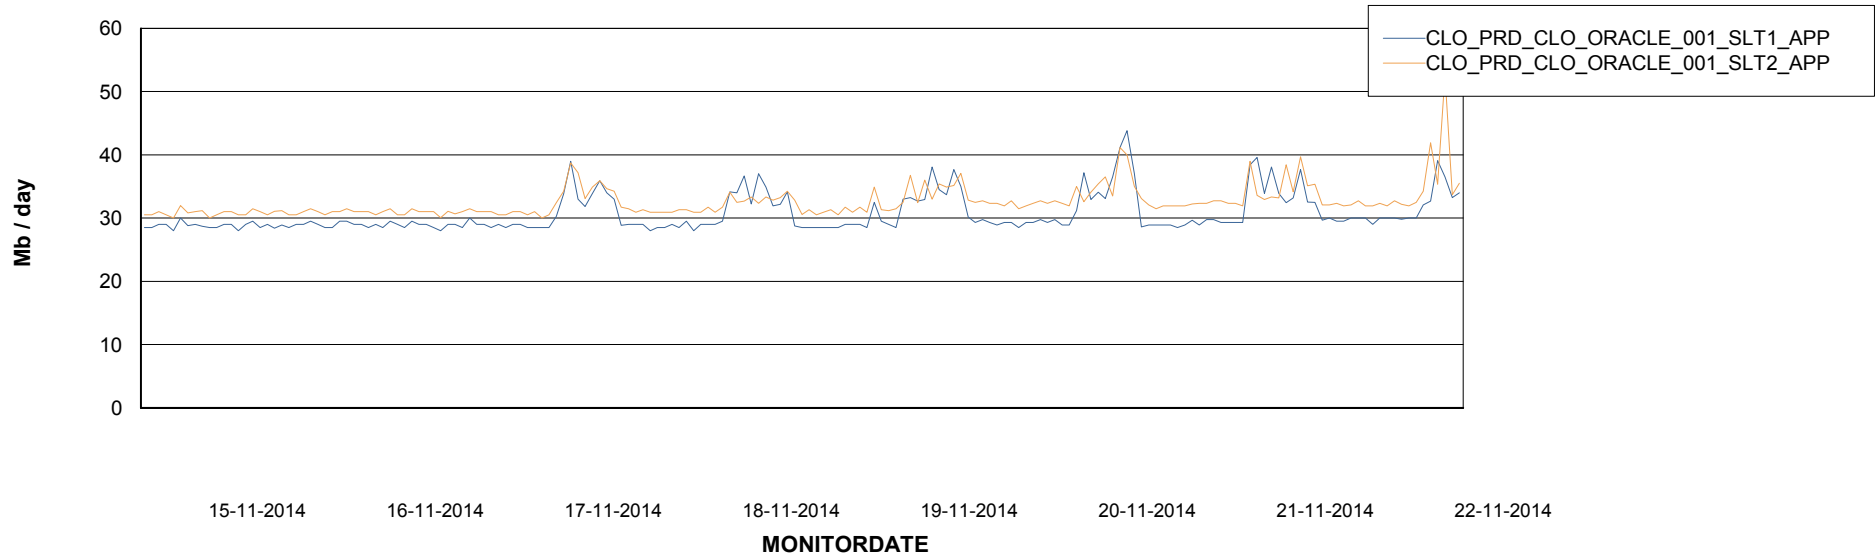

Avg memory used per ABS Server Service