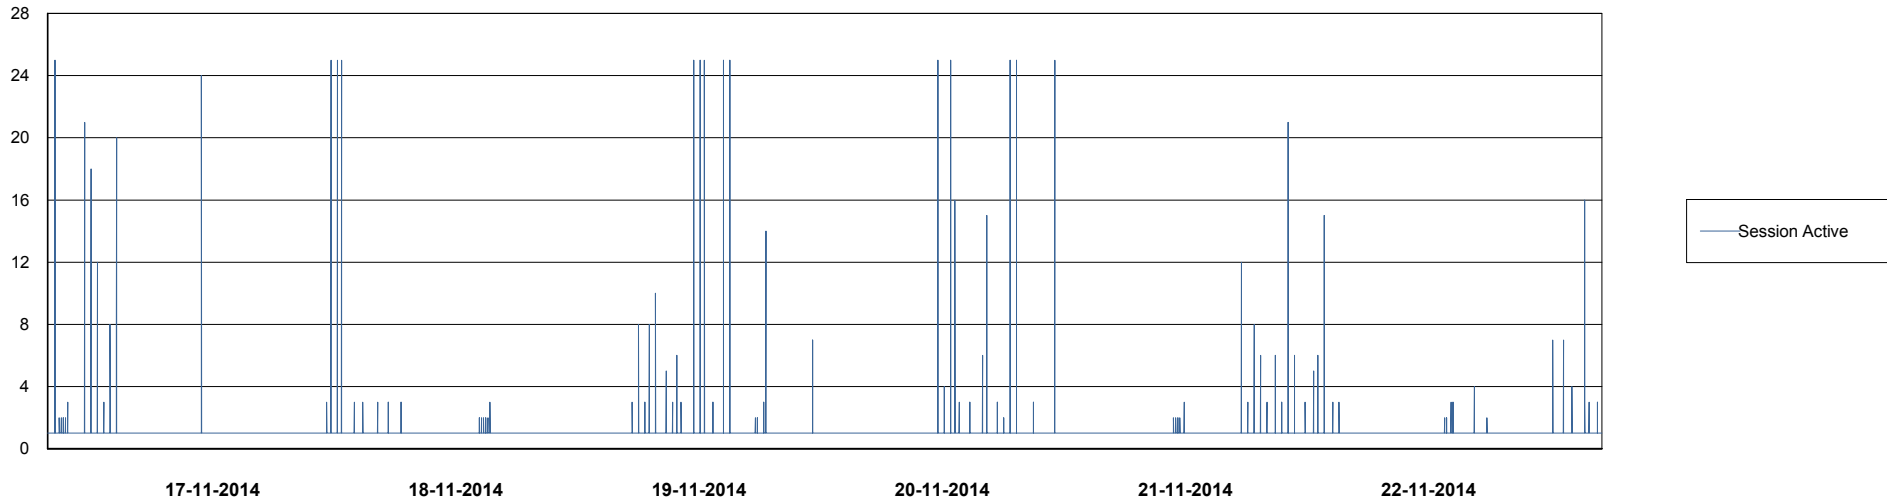

Weekly SLA Customer Report

Customer CLO Production
Database ID 38

DATABASE PERFORMANCE CLODB_Production

Weekly SLA Customer Report

Customer CLO Production
Database ID 38

DATABASE PERFORMANCE CLODB_Standby

Weekly SLA Customer Report

Customer CLO Production
 Database ID 38

=====
 DATABASE SIZE CLODB_Production
 =====

Database growth over last month

=====
 DATABASE TABLESPACES CLODB_Production
 =====

TOTAL DATABASE SIZE PER TABLESPACE

Date	Tablespace Name	Filesize (Gb)	Usedsize (Gb)	Percentage free
22-11-2014	ABSDATA	36	30	17
	INDX	37	30	19
21-11-2014	ABSDATA	36	30	17
	INDX	37	30	19
20-11-2014	ABSDATA	36	30	17
	INDX	37	30	19
19-11-2014	ABSDATA	36	30	17
	INDX	37	30	19
18-11-2014	ABSDATA	36	30	17
	INDX	37	30	19
17-11-2014	ABSDATA	36	30	17
	INDX	37	30	19
16-11-2014	ABSDATA	36	30	17
	INDX	37	30	19