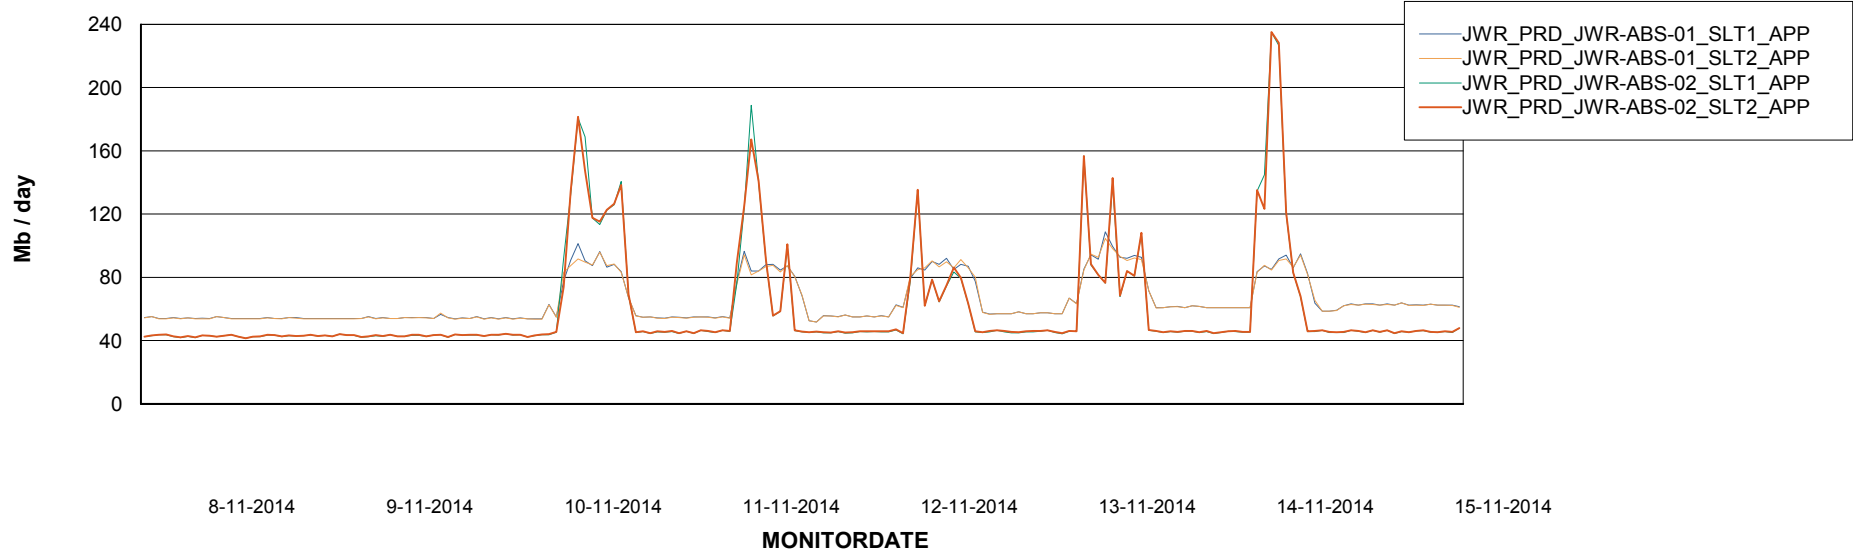

Avg memory used per ABS Server Service