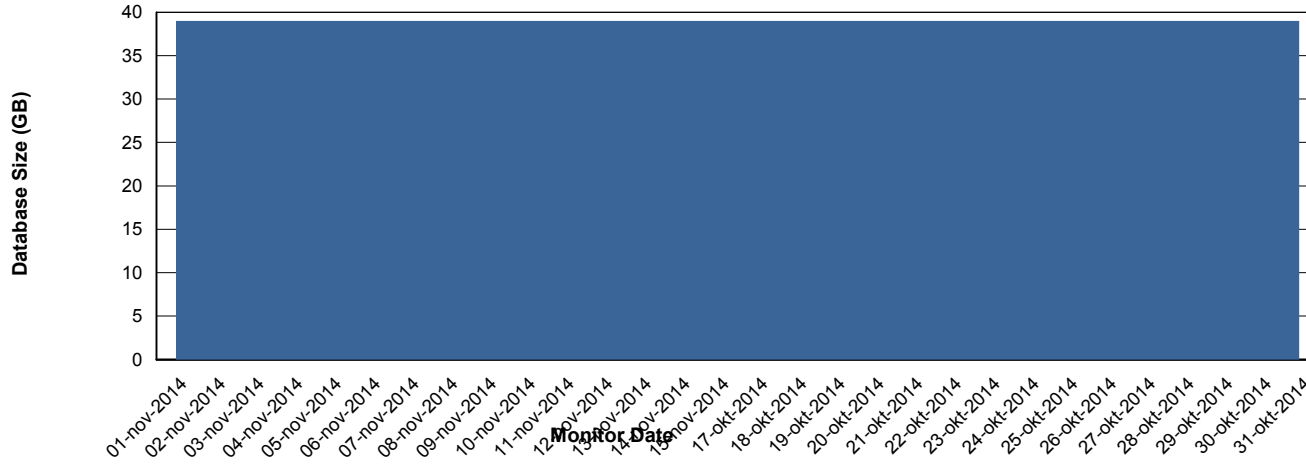

Weekly SLA Customer Report

Customer JWR Production
Database ID 43

=====
DATABASE SIZE JWRDB_Production
=====

Database growth over last month

=====
DATABASE TABLESPACES JWRDB_Production
=====

TOTAL DATABASE SIZE PER TABLESPACE

Date	Tablespace Name	Filesize (Gb)	Usedsize (Gb)	Percentage free
15-11-2014	ABSDATA	15	11	27
	INDX	32	27	16
14-11-2014	ABSDATA	15	11	27
	INDX	32	27	16
13-11-2014	ABSDATA	15	11	27
	INDX	32	27	16
12-11-2014	ABSDATA	15	11	27
	INDX	32	27	16
11-11-2014	ABSDATA	15	11	27
	INDX	32	27	16
10-11-2014	ABSDATA	15	11	27
	INDX	32	27	16
9-11-2014	ABSDATA	15	11	27
	INDX	32	27	16