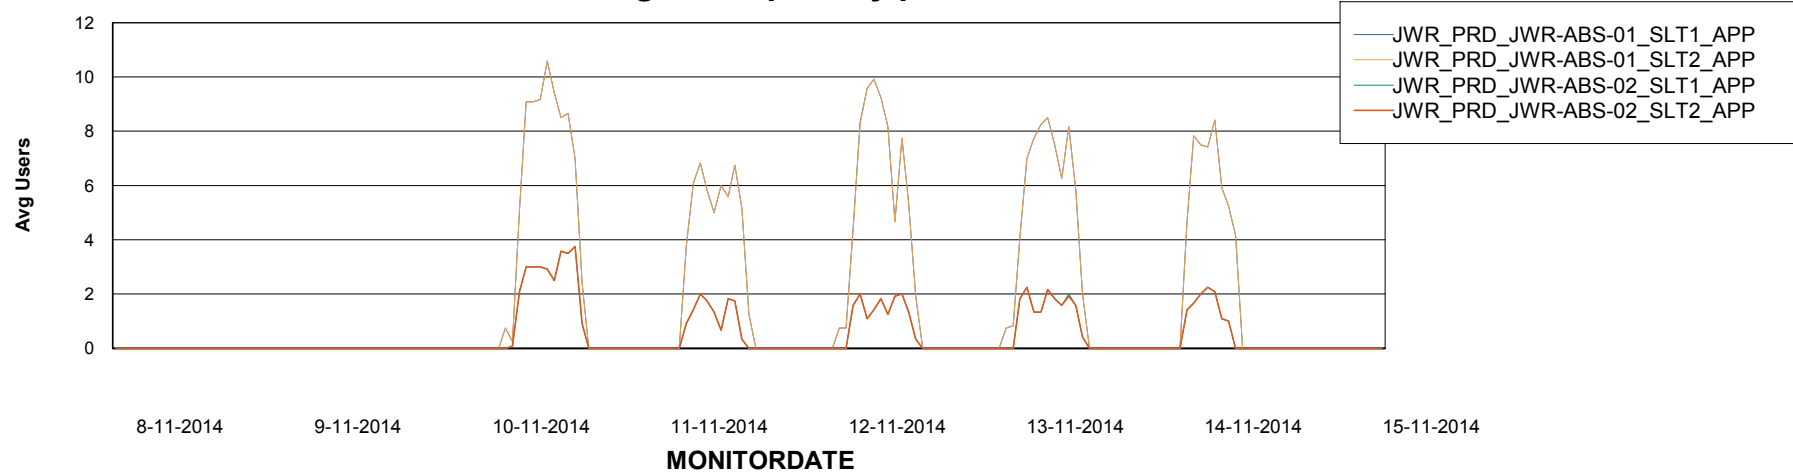

Weekly SLA Customer Report

Customer JWR Production
Database ID 43

=====
ABSolute Application Server Services
=====

Avg users per day per ABS server