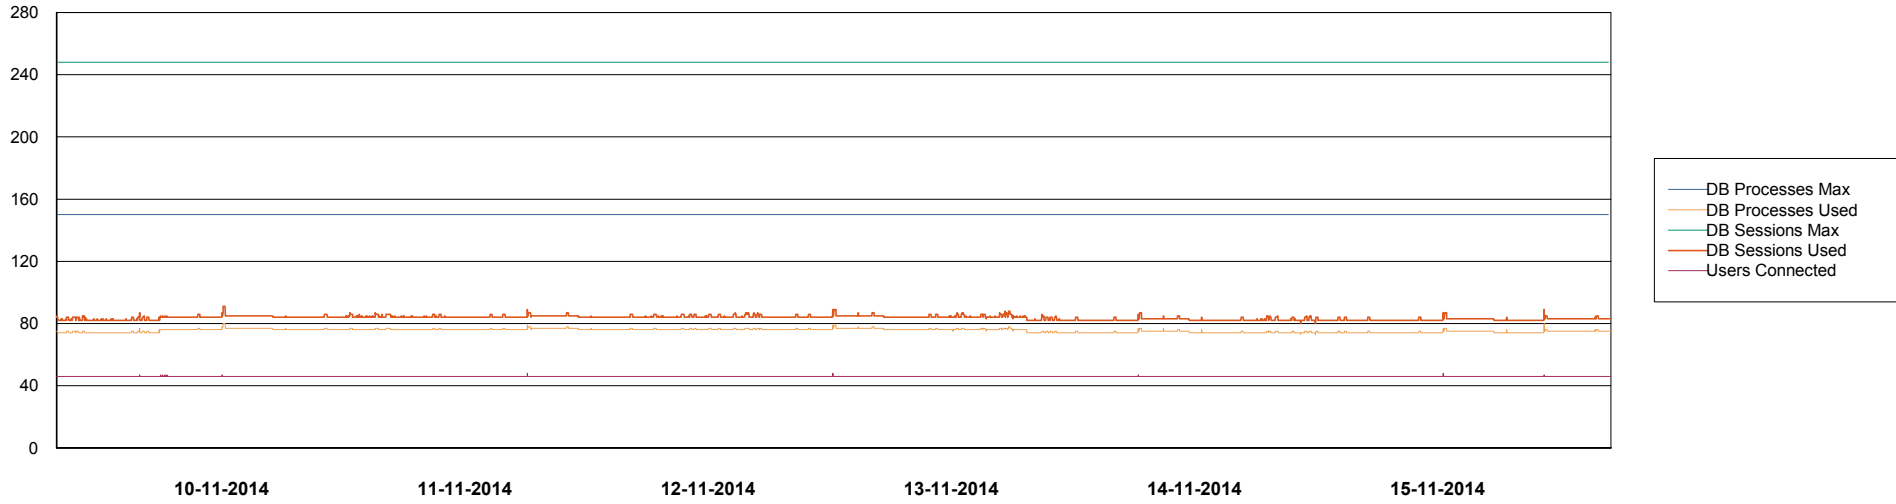

Weekly SLA Customer Report

Customer   JWR Production
Database ID   43

=====
HARDDISK USAGE   JWR_PRD_JWR-ODB-01
=====

	Used disk space on / (GB)	Total disk space on / (GB)	Free disk space on / (GB)
15-11-2014	74	90	11
14-11-2014	74	90	11
13-11-2014	75	90	11
12-11-2014	75	90	11
11-11-2014	75	90	11
10-11-2014	75	90	10
9-11-2014	74	90	11

=====
HARDDISK USAGE   JWR_PRD_JWR-ODB-02
=====

	Used disk space on / (GB)	Total disk space on / (GB)	Free disk space on / (GB)
15-11-2014	91	138	40
14-11-2014	91	138	39
13-11-2014	92	138	39
12-11-2014	92	138	39
11-11-2014	92	138	39
10-11-2014	92	138	39
9-11-2014	92	138	39

Weekly SLA Customer Report

Customer JWR Production
Database ID 43

DATABASE PERFORMANCE JWRDB_Production