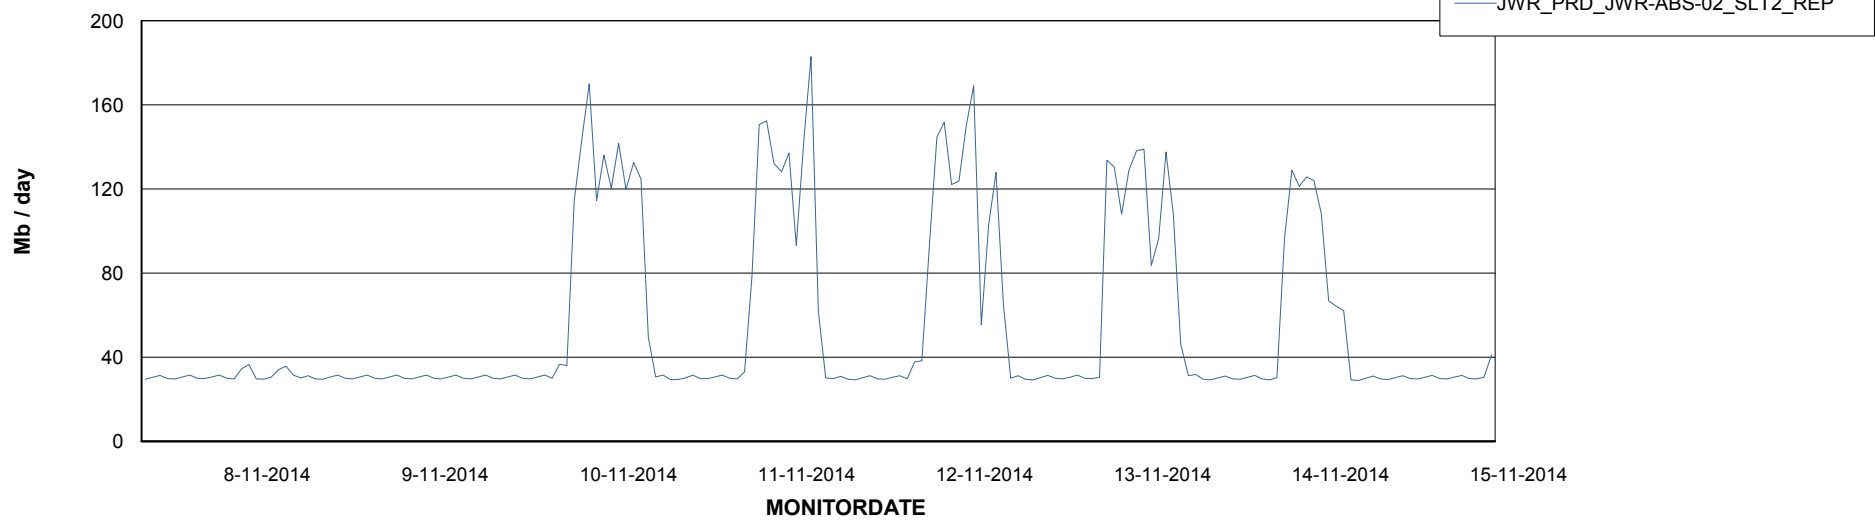

Avg memory used per ReportServer Service