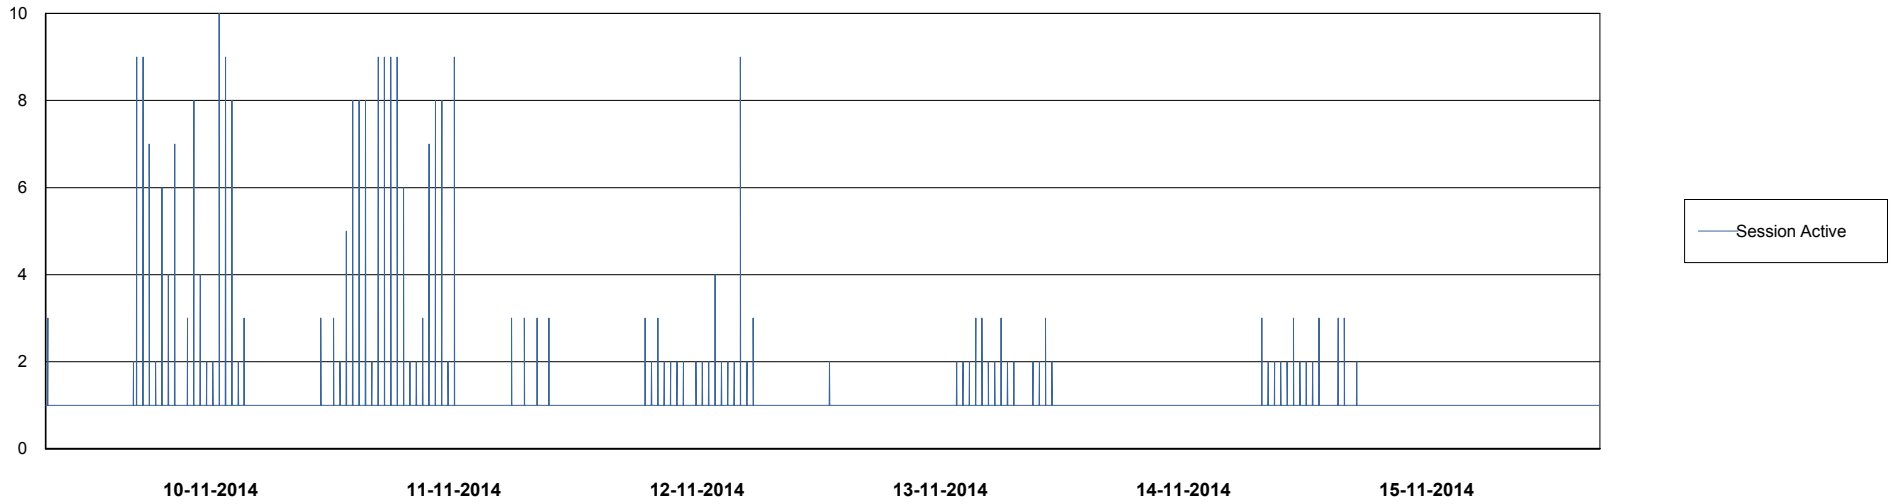

Weekly SLA Customer Report

Customer CIW Production
Database ID 45

=====
DATABASE PERFORMANCE   CIWDB_Standby
=====