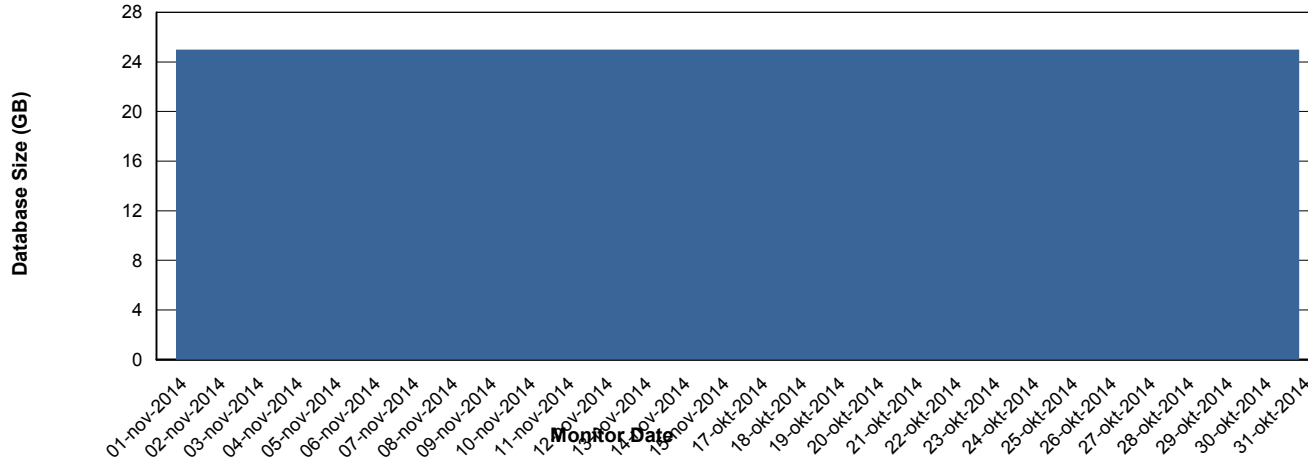

Weekly SLA Customer Report

Customer CIW Production
Database ID 45

=====
DATABASE PERFORMANCE CIWDB_Standby
=====

Weekly SLA Customer Report

Customer CIW Production
 Database ID 45

=====
 DATABASE SIZE CIWDB_Production
 =====

Database growth over last month

=====
 DATABASE TABLESPACES CIWDB_Production
 =====

TOTAL DATABASE SIZE PER TABLESPACE

Date	Tablespace Name	Filesize (Gb)	Usedsize (Gb)	Percentage free
15-11-2014	ABSDATA	27	23	15
	INDX	3	2	33
14-11-2014	ABSDATA	27	23	15
	INDX	3	2	33
13-11-2014	ABSDATA	27	23	15
	INDX	3	2	33
12-11-2014	ABSDATA	27	23	15
	INDX	3	2	33
11-11-2014	ABSDATA	27	23	15
	INDX	3	2	33
10-11-2014	ABSDATA	27	22	19
	INDX	3	2	33
9-11-2014	ABSDATA	27	22	19
	INDX	3	2	33