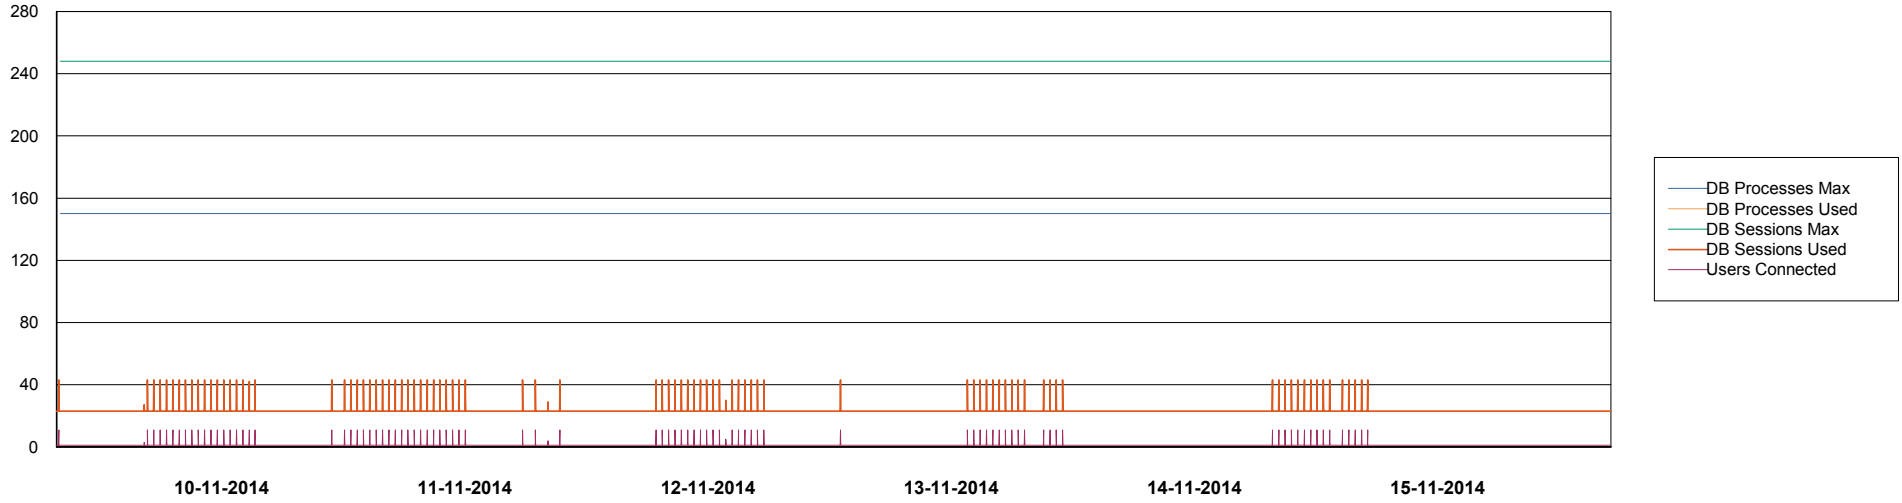

Weekly SLA Customer Report

Customer CIW Production
Database ID 45

DATABASE PERFORMANCE

CIWDB_Production

- DB Processes Max
- DB Processes Used
- DB Sessions Max
- DB Sessions Used
- Users Connected

- Session Active

Weekly SLA Customer Report

Customer CIW Production
Database ID 45

=====
DATABASE PERFORMANCE CIWDB_Standby
=====

Weekly SLA Customer Report

Customer CIW Production
 Database ID 45

=====
 DATABASE SIZE CIWDB_Production
 =====

Database growth over last month

=====
 DATABASE TABLESPACES CIWDB_Production
 =====

TOTAL DATABASE SIZE PER TABLESPACE

Date	Tablespace Name	Filesize (Gb)	Usedsize (Gb)	Percentage free
15-11-2014	ABSDATA	27	23	15
	INDX	3	2	33
14-11-2014	ABSDATA	27	23	15
	INDX	3	2	33
13-11-2014	ABSDATA	27	23	15
	INDX	3	2	33
12-11-2014	ABSDATA	27	23	15
	INDX	3	2	33
11-11-2014	ABSDATA	27	23	15
	INDX	3	2	33
10-11-2014	ABSDATA	27	22	19
	INDX	3	2	33
9-11-2014	ABSDATA	27	22	19
	INDX	3	2	33