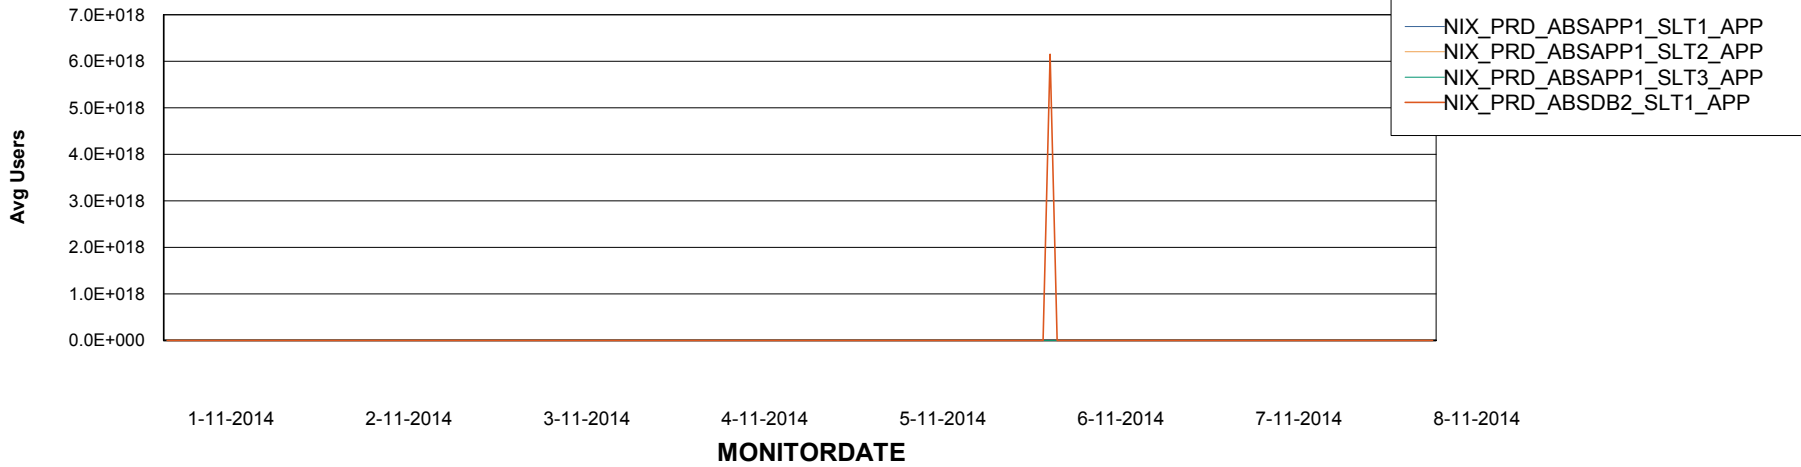

Avg memory used per ABS Server Service

Weekly SLA Customer Report

Customer NIX_Production
Database ID 51

=====
ABSolute Application Server Services
=====

Avg users per day per ABS server

Weekly SLA Customer Report