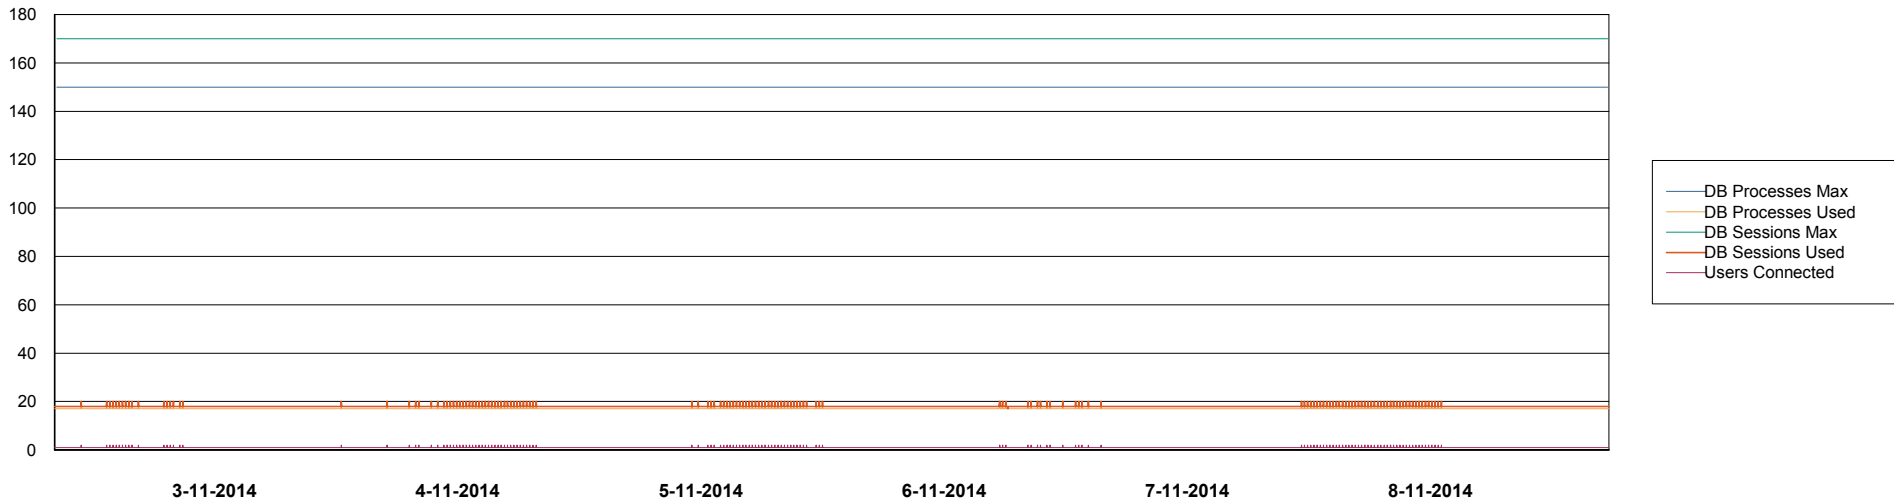

Weekly SLA Customer Report

Customer NIX_Production
Database ID 51

=====
DATABASE PERFORMANCE NIXDB_BI
=====

Weekly SLA Customer Report

Customer NIX_Production
Database ID 51

DATABASE PERFORMANCE NIXDB_Production

Weekly SLA Customer Report

Customer NIX_Production
Database ID 51

DATABASE PERFORMANCE NIXDB_Standby

Weekly SLA Customer Report

Customer NIX_Production
 Database ID 51

=====
 DATABASE TABLESPACES NIXDB_BI
 =====
 TOTAL DATABASE SIZE PER TABLESPACE