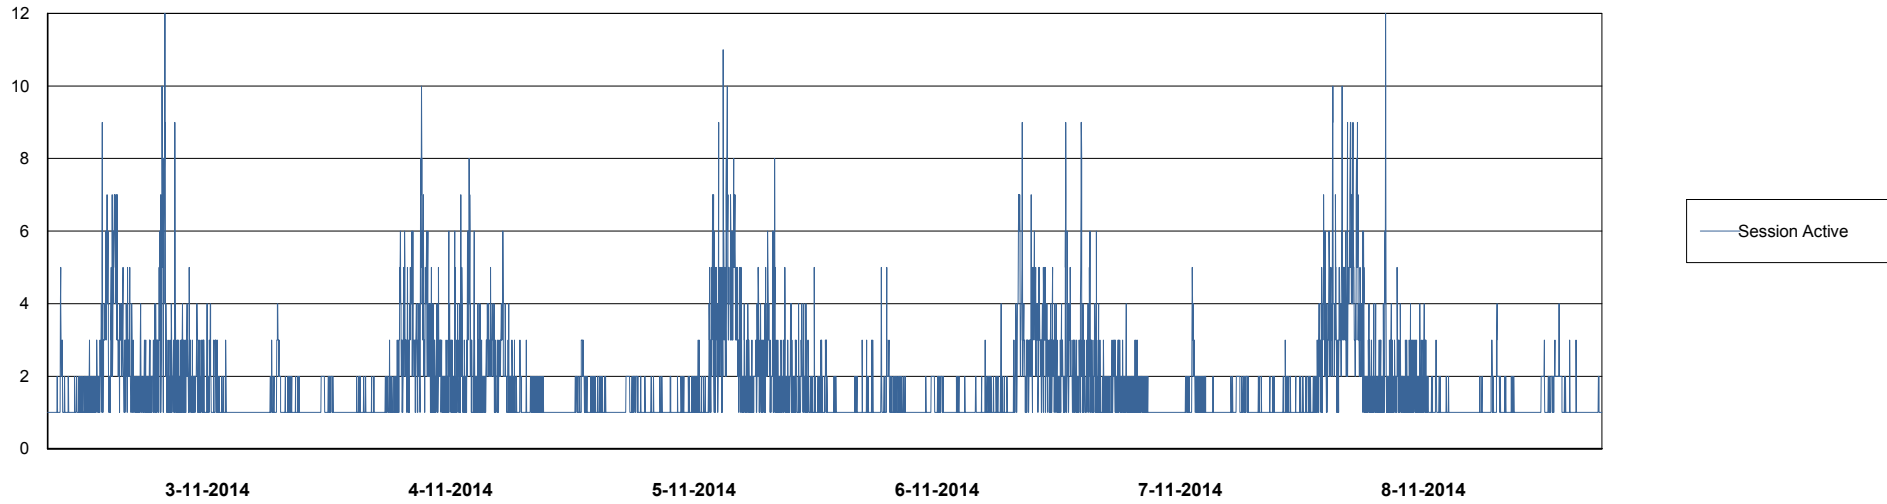

Weekly SLA Customer Report

Customer NIX_Production
Database ID 51

=====
DATABASE PERFORMANCE NIXDB_BI
=====

Weekly SLA Customer Report

Customer NIX_Production
Database ID 51

DATABASE PERFORMANCE NIXDB_Production

Weekly SLA Customer Report

Customer NIX_Production
Database ID 51

DATABASE PERFORMANCE NIXDB_Standby

Weekly SLA Customer Report

Customer NIX_Production
 Database ID 51

=====
 DATABASE TABLESPACES NIXDB_BI
 =====
 TOTAL DATABASE SIZE PER TABLESPACE