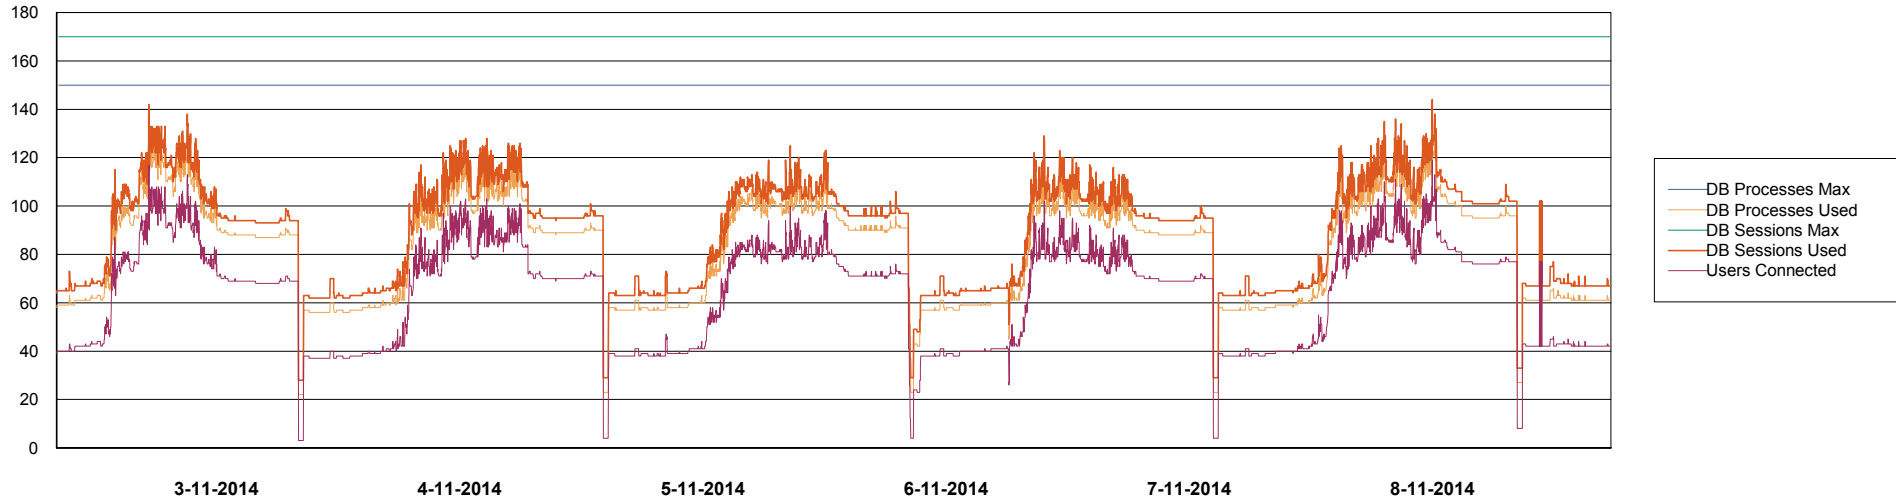

Weekly SLA Customer Report

Customer NIX_Production
Database ID 51

=====
DATABASE PERFORMANCE NIXDB_BI
=====

Weekly SLA Customer Report

Customer NIX_Production
Database ID 51

DATABASE PERFORMANCE NIXDB_Production

Weekly SLA Customer Report

Customer NIX_Production
Database ID 51

DATABASE PERFORMANCE NIXDB_Standby

Weekly SLA Customer Report

Customer NIX_Production
 Database ID 51

=====
 DATABASE TABLESPACES NIXDB_BI
 =====
 TOTAL DATABASE SIZE PER TABLESPACE