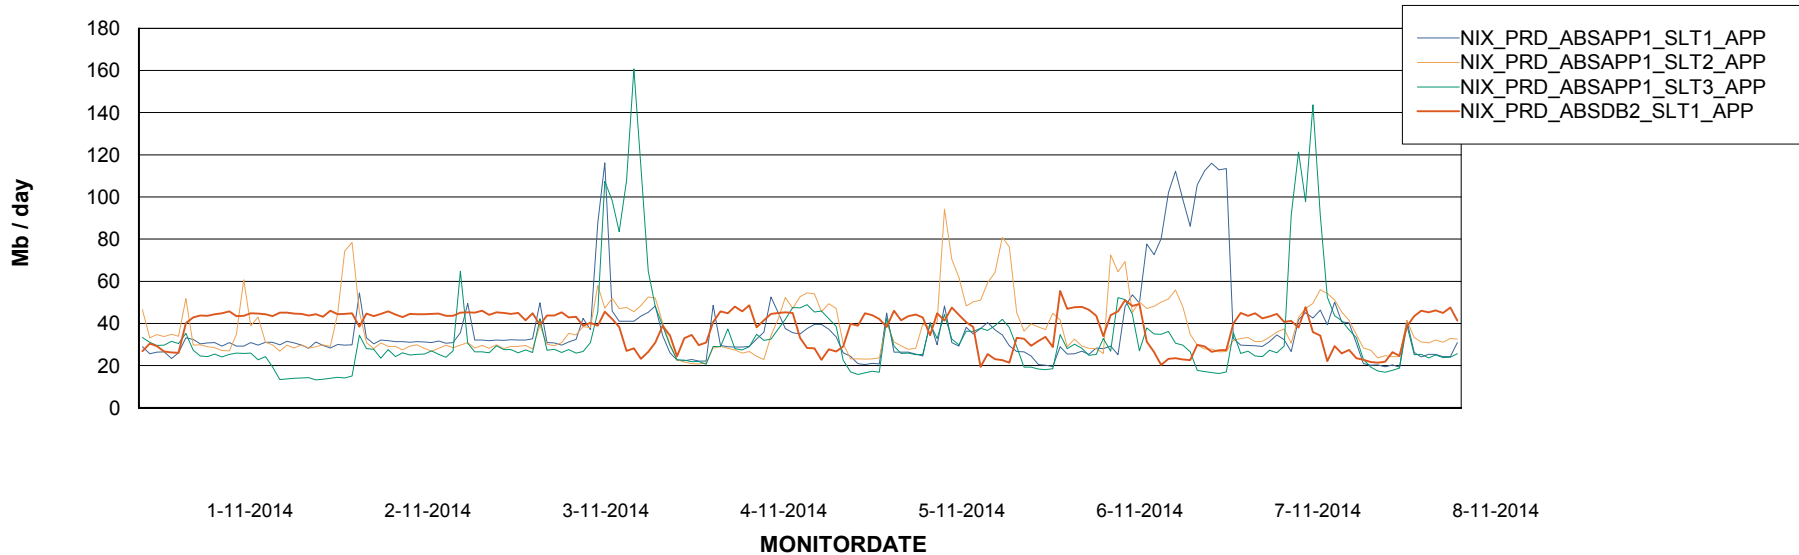

=====
 STANDBY DATABASE HEALTH NIX_Production
 =====

Recovery lag for last 7 days

Weekly SLA Customer Report

Customer NIX_Production
Database ID 51

=====
ABSolute Application Server Services
=====

Disaster per ABS Server

Avg memory used per ABS Server Service

Weekly SLA Customer Report

Customer NIX_Production
Database ID 51

=====
ABSolute Application Server Services
=====

Avg users per day per ABS server

Weekly SLA Customer Report