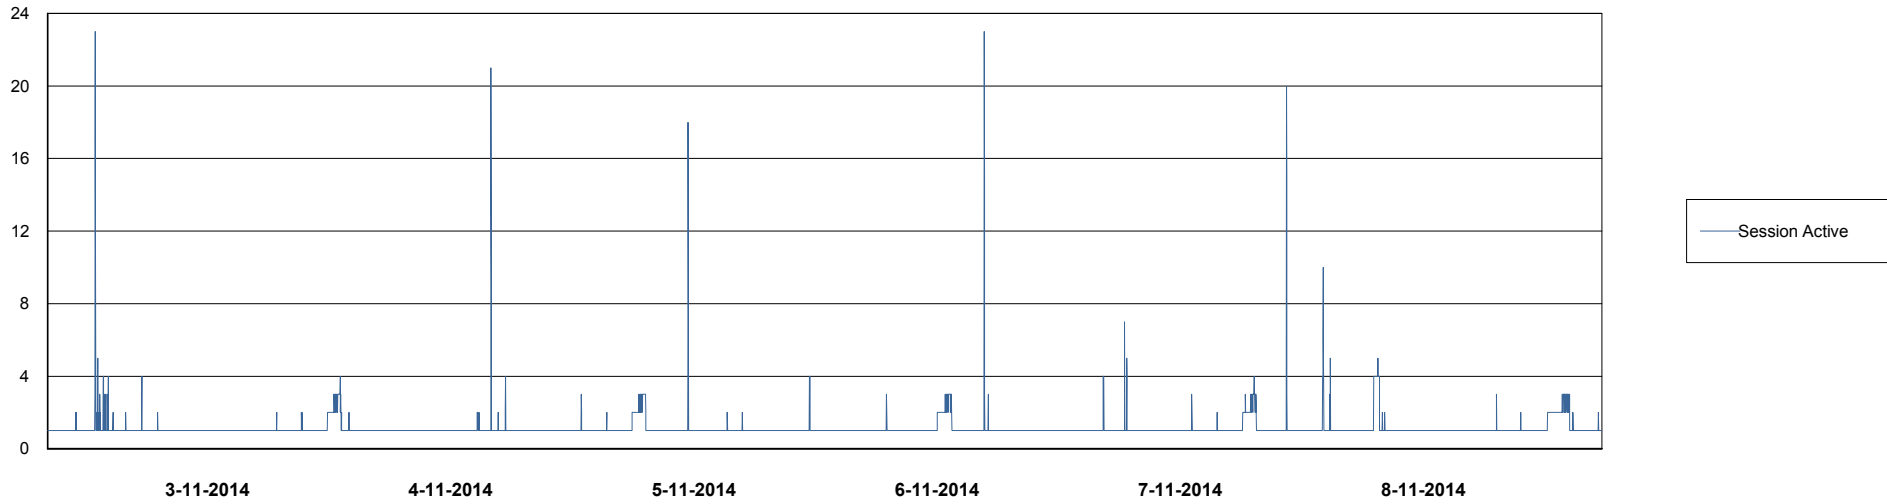

Weekly SLA Customer Report

Customer NIX_Production
 Database ID 51

=====
 HARDDISK USAGE NIX_PRD_ORCDB2
 =====

	Total disk space on C (GB)	Free disk space on C (GB)	Total disk space on D (GB)	Free disk space on D (GB)	Total disk space on E (GB)	Free disk space on E (GB)
8-11-2014	279	92	279	68	279	152
7-11-2014	279	92	279	68	279	94
6-11-2014	279	62	279	68	279	75
5-11-2014	279	44	279	68	279	66
4-11-2014	279	44	279	65	279	61
3-11-2014	279	45	279	64	279	90
2-11-2014	279	45	279	65	279	118

Weekly SLA Customer Report

Customer NIX_Production
Database ID 51

=====
DATABASE PERFORMANCE NIXDB_BI
=====

Weekly SLA Customer Report

Customer NIX_Production
Database ID 51

DATABASE PERFORMANCE NIXDB_Production