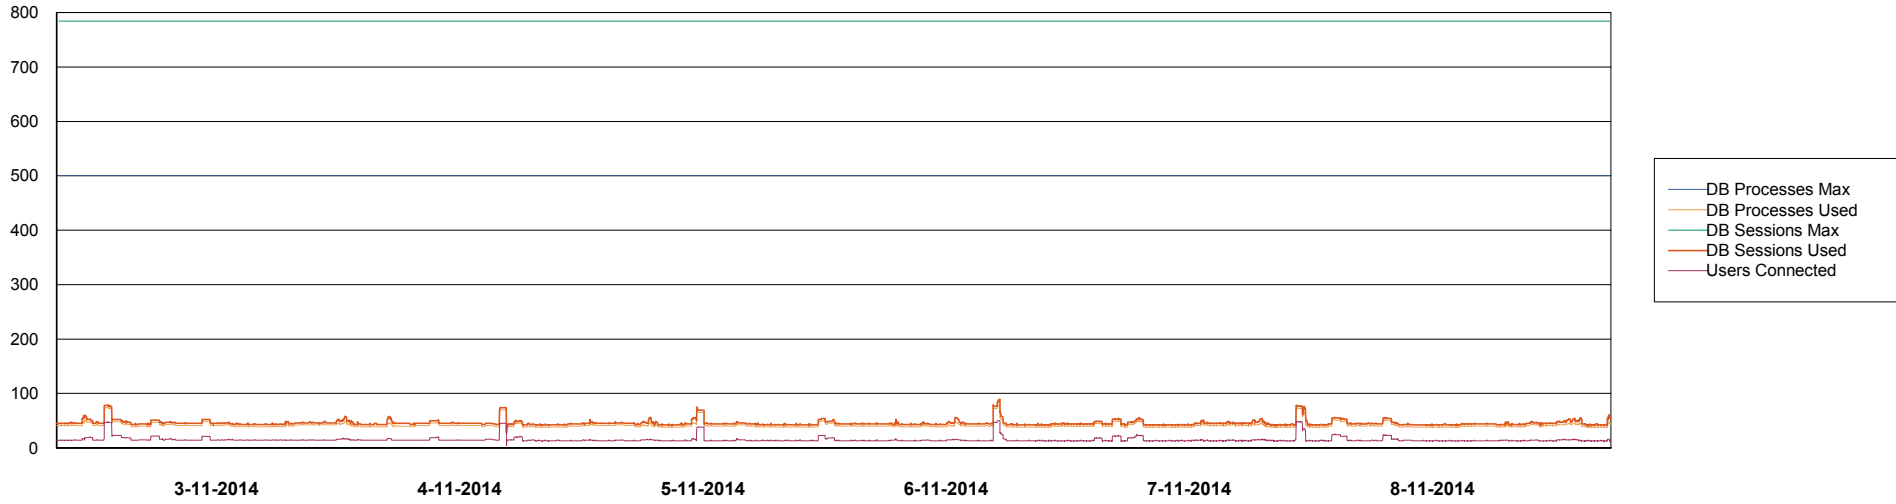

Weekly SLA Customer Report

Customer NIX_Production
 Database ID 51

=====
 HARDDISK USAGE NIX_PRD_ORCDB2
 =====

	Total disk space on C (GB)	Free disk space on C (GB)	Total disk space on D (GB)	Free disk space on D (GB)	Total disk space on E (GB)	Free disk space on E (GB)
8-11-2014	279	92	279	68	279	152
7-11-2014	279	92	279	68	279	94
6-11-2014	279	62	279	68	279	75
5-11-2014	279	44	279	68	279	66
4-11-2014	279	44	279	65	279	61
3-11-2014	279	45	279	64	279	90
2-11-2014	279	45	279	65	279	118

Weekly SLA Customer Report

Customer NIX_Production
Database ID 51

=====
DATABASE PERFORMANCE NIXDB_BI
=====

Weekly SLA Customer Report

Customer NIX_Production
Database ID 51

DATABASE PERFORMANCE NIXDB_Production