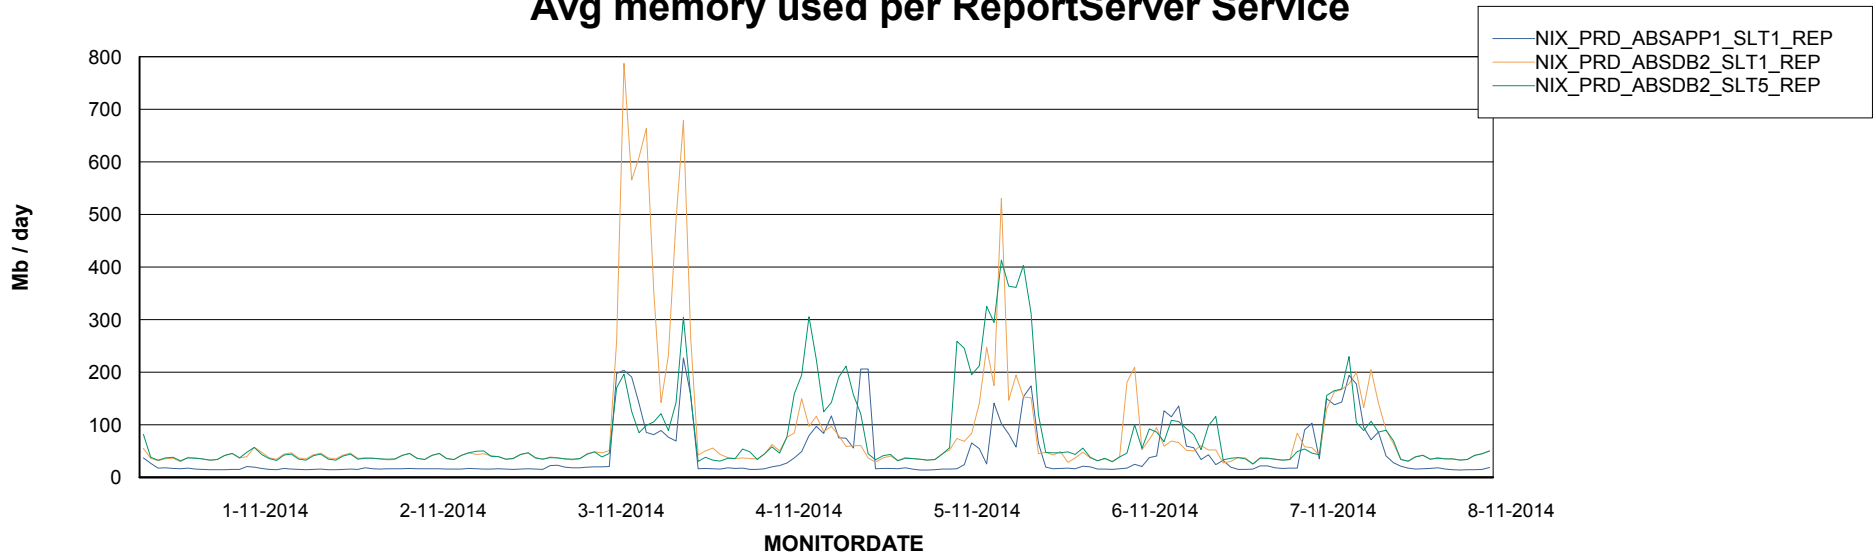

Customer NIX_Production
Database ID 51

=====
ABSolute Application ReportServer Services
=====

Disaster per ReportServer

Avg memory used per ReportServer Service

Weekly SLA Customer Report

Customer NIX_Production
Database ID 51