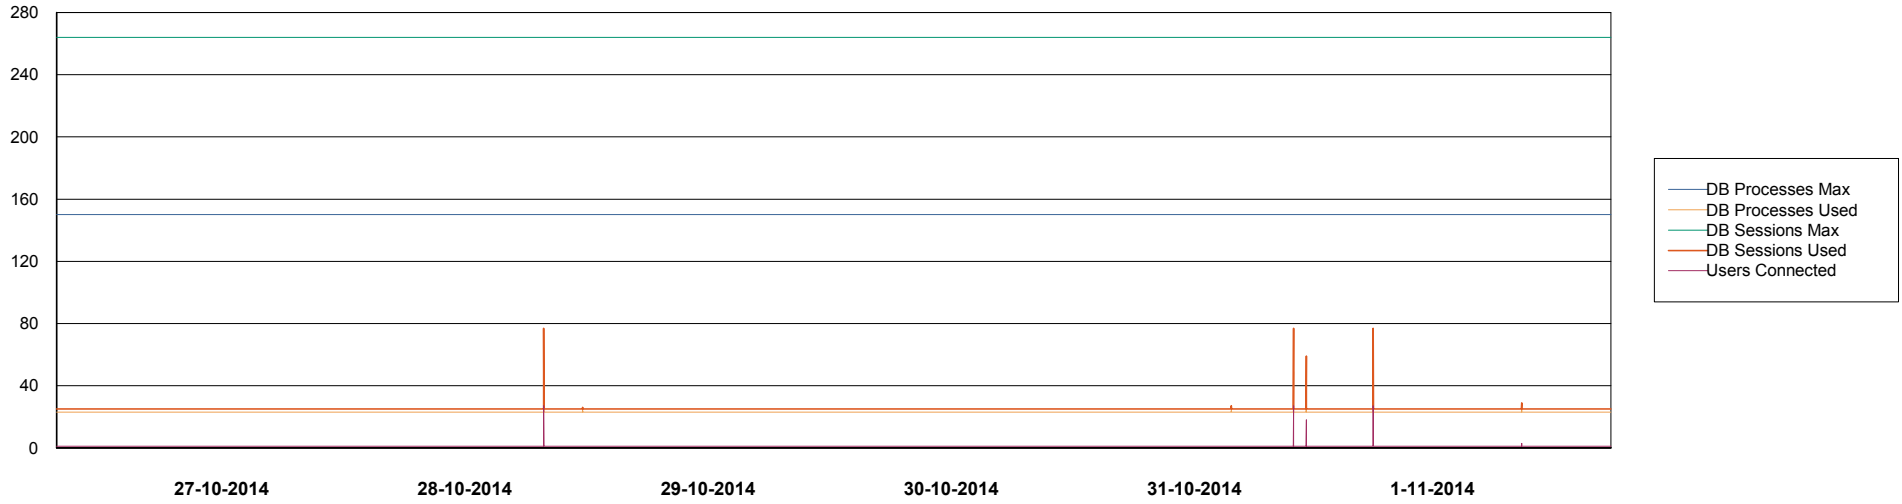

DATABASE PERFORMANCE FISDB_Standby