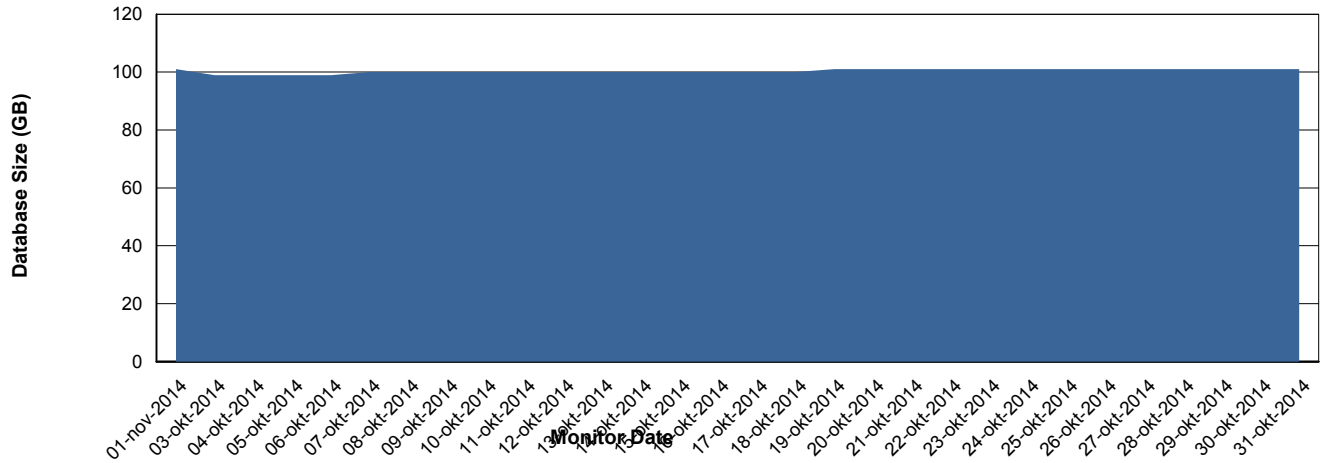

Weekly SLA Customer Report

Customer FIS_Production
Database ID 46

=====
DATABASE SIZE FISDB_Production
=====

Database growth over last month

=====
DATABASE TABLESPACES FISDB_Production
=====

TOTAL DATABASE SIZE PER TABLESPACE

Date	Tablespace Name	Filesize (Gb)	Usedsize (Gb)	Percentage free
1-11-2014	ABSDATA	53	42	21
	INDX	65	56	14
31-10-2014	ABSDATA	53	42	21
	INDX	65	56	14
30-10-2014	ABSDATA	53	42	21
	INDX	65	56	14
29-10-2014	ABSDATA	53	42	21
	INDX	65	56	14
28-10-2014	ABSDATA	53	42	21
	INDX	65	56	14
27-10-2014	ABSDATA	53	42	21
	INDX	65	56	14
26-10-2014	ABSDATA	53	42	21
	INDX	65	56	14