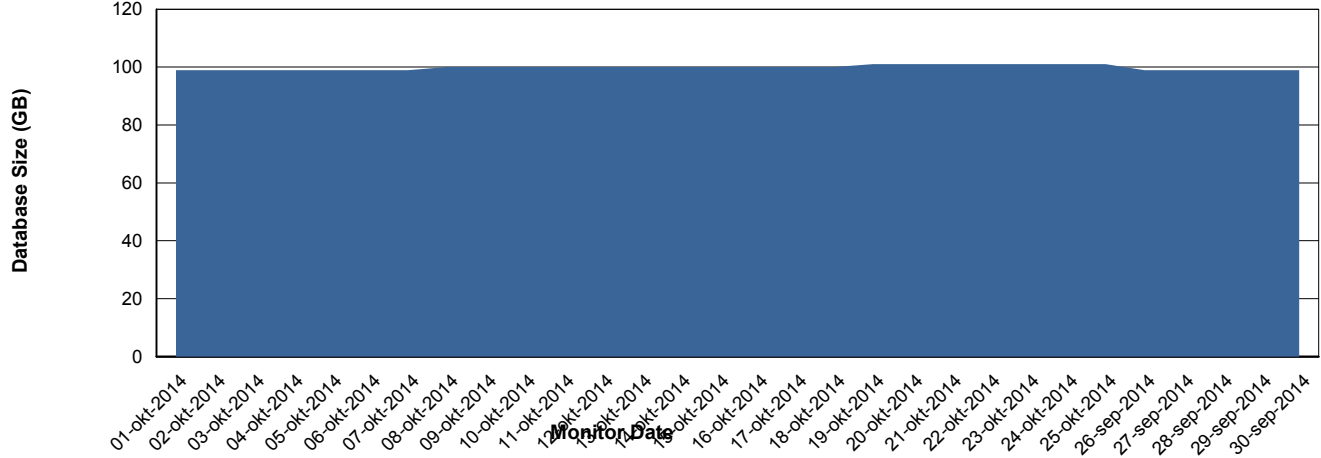

Weekly SLA Customer Report

Customer FIS_Production
Database ID 46

DATABASE PERFORMANCE FISDB_Production

Weekly SLA Customer Report

Customer FIS_Production
Database ID 46

DATABASE PERFORMANCE FISDB_Standby

Weekly SLA Customer Report

Customer FIS_Production
 Database ID 46

=====
 DATABASE SIZE FISDB_Production
 =====

Database growth over last month

=====
 DATABASE TABLESPACES FISDB_Production
 =====

TOTAL DATABASE SIZE PER TABLESPACE

Date	Tablespace Name	Filesize (Gb)	Usedsize (Gb)	Percentage free
25-10-2014	ABSDATA	53	42	21
	INDX	65	56	14
24-10-2014	ABSDATA	53	42	21
	INDX	65	56	14
23-10-2014	ABSDATA	53	42	21
	INDX	65	56	14
22-10-2014	ABSDATA	53	42	21
	INDX	65	55	15
21-10-2014	ABSDATA	53	42	21
	INDX	65	55	15
20-10-2014	ABSDATA	53	42	21
	INDX	65	55	15
19-10-2014	ABSDATA	53	42	21
	INDX	65	55	15