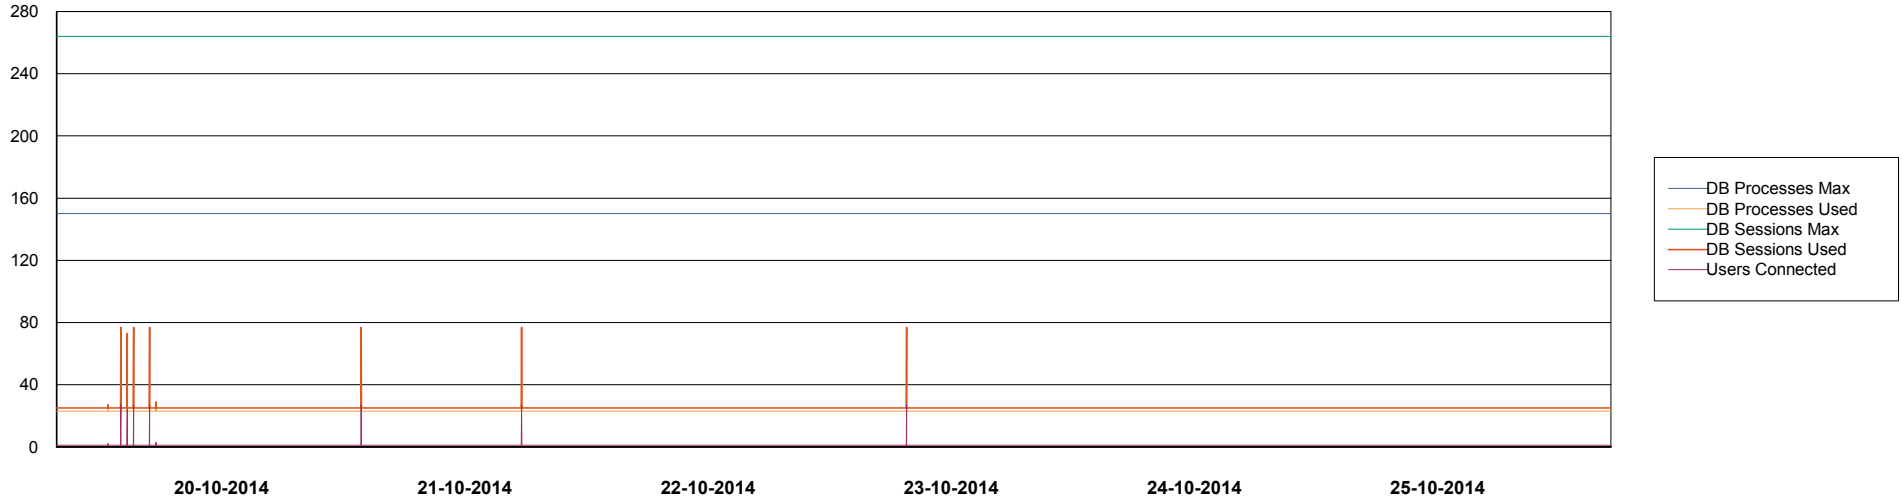

Weekly SLA Customer Report

Customer FIS_Production
Database ID 46

DATABASE PERFORMANCE FISDB_Production

Weekly SLA Customer Report

Customer FIS_Production
Database ID 46

DATABASE PERFORMANCE FISDB_Standby

Weekly SLA Customer Report

Customer FIS_Production
 Database ID 46

=====
 DATABASE SIZE FISDB_Production
 =====

Database growth over last month

=====
 DATABASE TABLESPACES FISDB_Production
 =====

TOTAL DATABASE SIZE PER TABLESPACE

Date	Tablespace Name	Filesize (Gb)	Usedsize (Gb)	Percentage free
25-10-2014	ABSDATA	53	42	21
	INDX	65	56	14
24-10-2014	ABSDATA	53	42	21
	INDX	65	56	14
23-10-2014	ABSDATA	53	42	21
	INDX	65	56	14
22-10-2014	ABSDATA	53	42	21
	INDX	65	55	15
21-10-2014	ABSDATA	53	42	21
	INDX	65	55	15
20-10-2014	ABSDATA	53	42	21
	INDX	65	55	15
19-10-2014	ABSDATA	53	42	21
	INDX	65	55	15