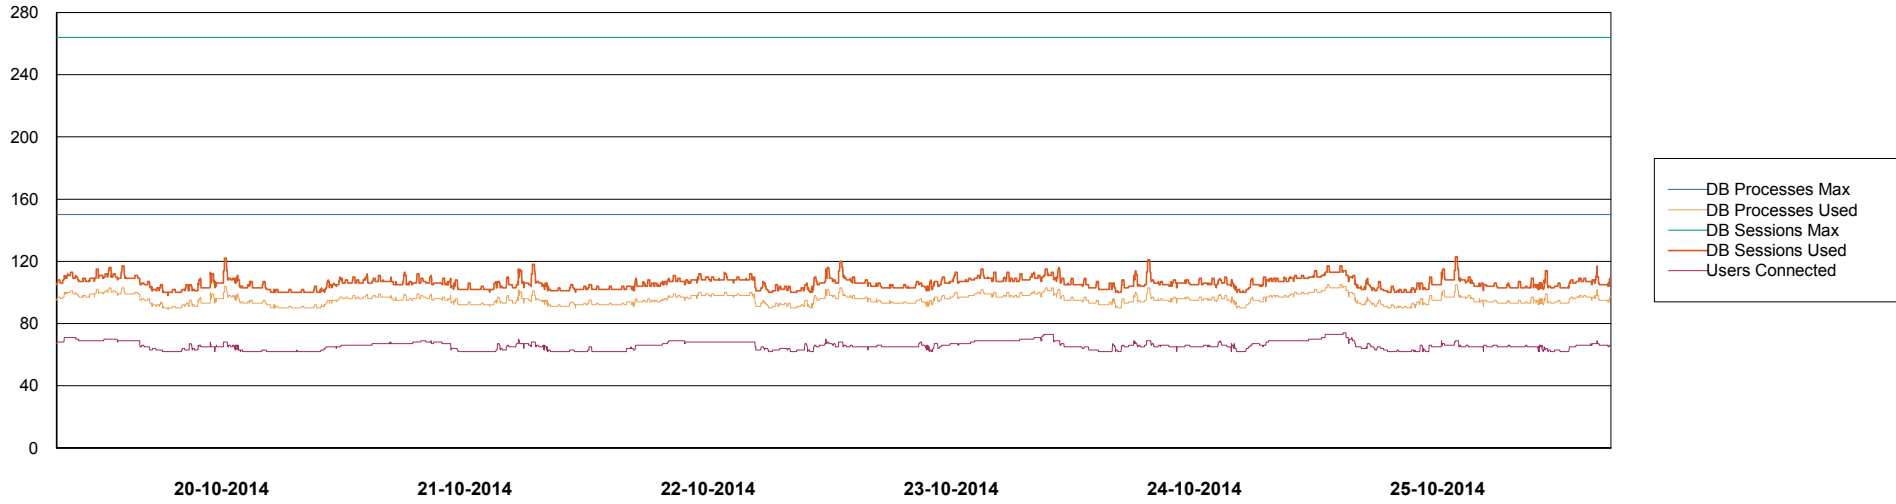

=====
 HARDDISK USAGE FIS_PRD_ORACLE2
 =====

	Total disk space on C (GB)	Free disk space on C (GB)	Total disk space on L (GB)	Free disk space on L (GB)	Total disk space on O (GB)	Free disk space on O (GB)
25-10-2014	279	229	279	17	186	53
24-10-2014	279	229	279	18	186	53
23-10-2014	279	229	279	20	186	53
22-10-2014	279	229	279	21	186	53
21-10-2014	279	229	279	22	186	53
20-10-2014	279	229	279	24	186	53
19-10-2014	279	229	279	25	186	53

Weekly SLA Customer Report

Customer FIS_Production
Database ID 46

DATABASE PERFORMANCE FISDB_Production

Weekly SLA Customer Report

Customer FIS_Production
Database ID 46

DATABASE PERFORMANCE FISDB_Standby

Weekly SLA Customer Report