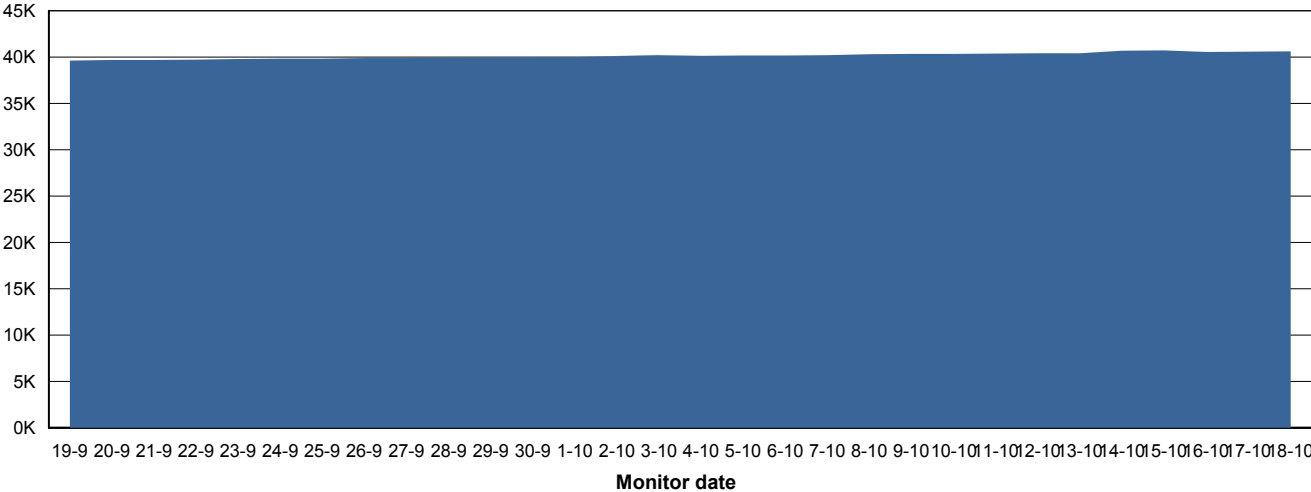

Weekly SLA Customer Report

DATABASE SIZE

Date	Total Mb	Used Mb	Percentage Free
18-okt-2014	48,580	40,622	16
17-okt-2014	48,580	40,581	17
16-okt-2014	48,580	40,553	17
15-okt-2014	48,580	40,719	16
14-okt-2014	48,580	40,703	16
13-okt-2014	48,580	40,434	17
12-okt-2014	48,580	40,407	17

Database growth over last month