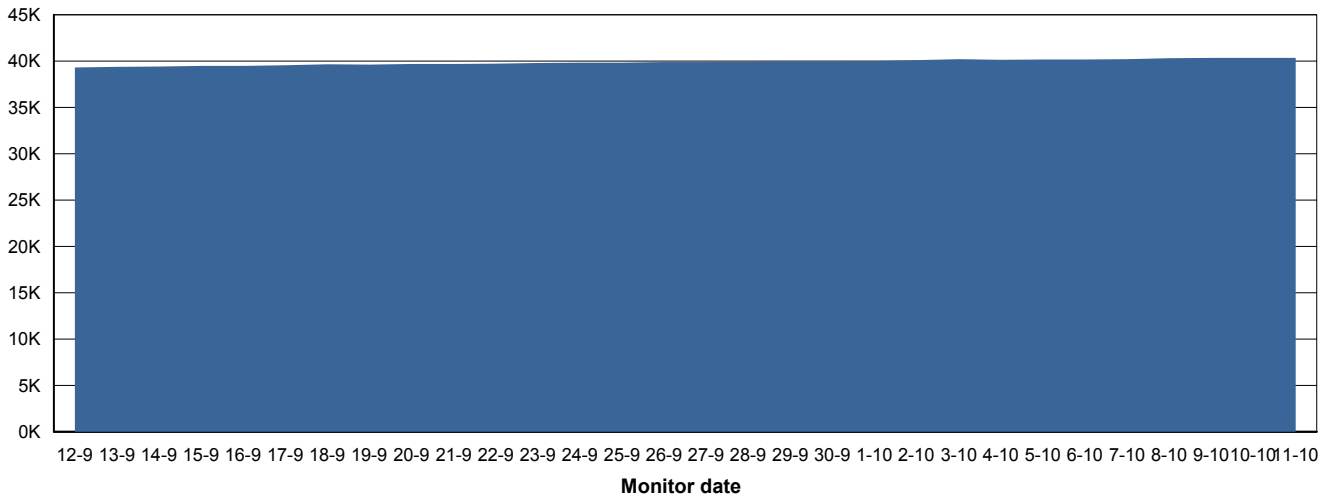

Weekly SLA Customer Report

DATABASE SIZE

Date	Total Mb	Used Mb	Percentage Free
11-okt-2014	48,580	40,367	17
10-okt-2014	48,580	40,360	17
09-okt-2014	48,580	40,344	17
08-okt-2014	48,580	40,322	17
07-okt-2014	48,580	40,218	17
06-okt-2014	48,580	40,195	17
05-okt-2014	48,580	40,173	17

Database growth over last month