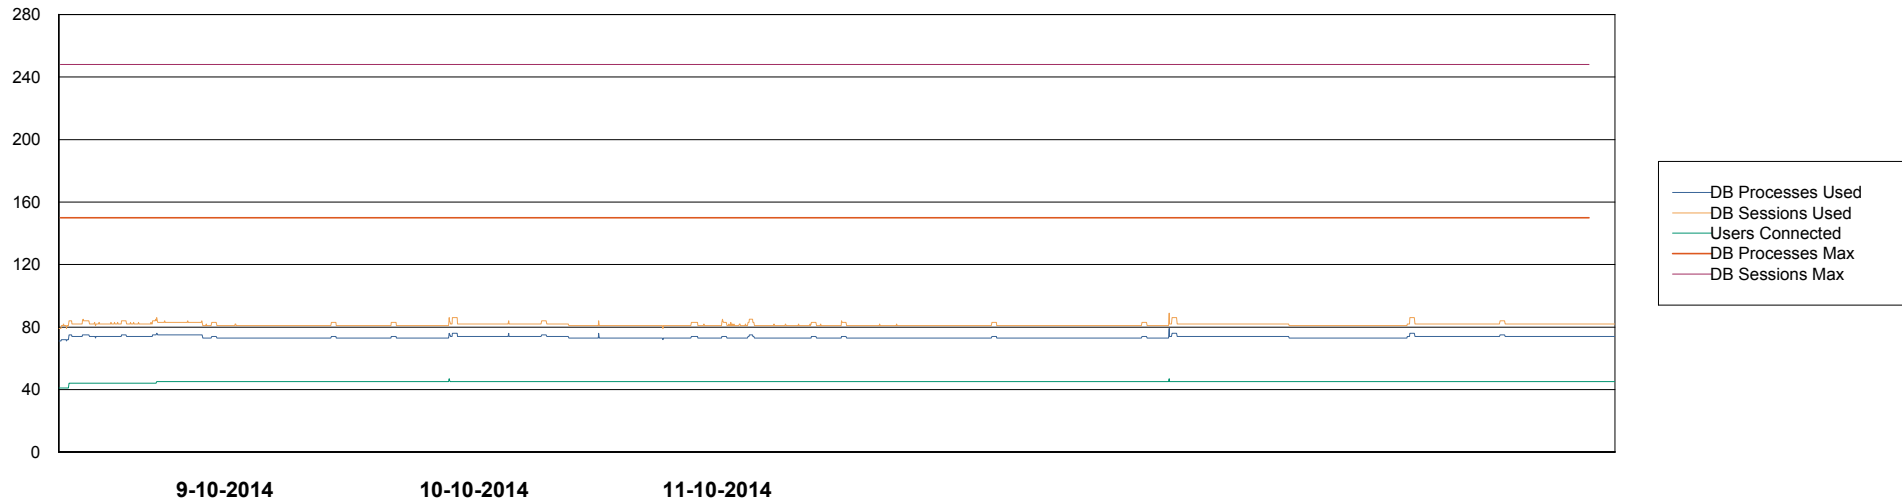

	Used disk space on / (GB)	Total disk space on / (GB)	Free disk space on / (GB)
8-10-2014	74	90	11

=====
 HARDDISK USAGE JWR_PRD_JWR-ODB-02
 =====

	Used disk space on / (GB)	Total disk space on / (GB)	Free disk space on / (GB)
11-10-2014	91	138	39
10-10-2014	92	138	39
9-10-2014	92	138	39
8-10-2014	92	138	39

Weekly SLA Customer Report

Customer JWR Production
Database ID 43

DATABASE PERFORMANCE JWRDB_Production

Weekly SLA Customer Report

Customer JWR Production
 Database ID 43

=====
 DATABASE SIZE JWRDB_Production
 =====