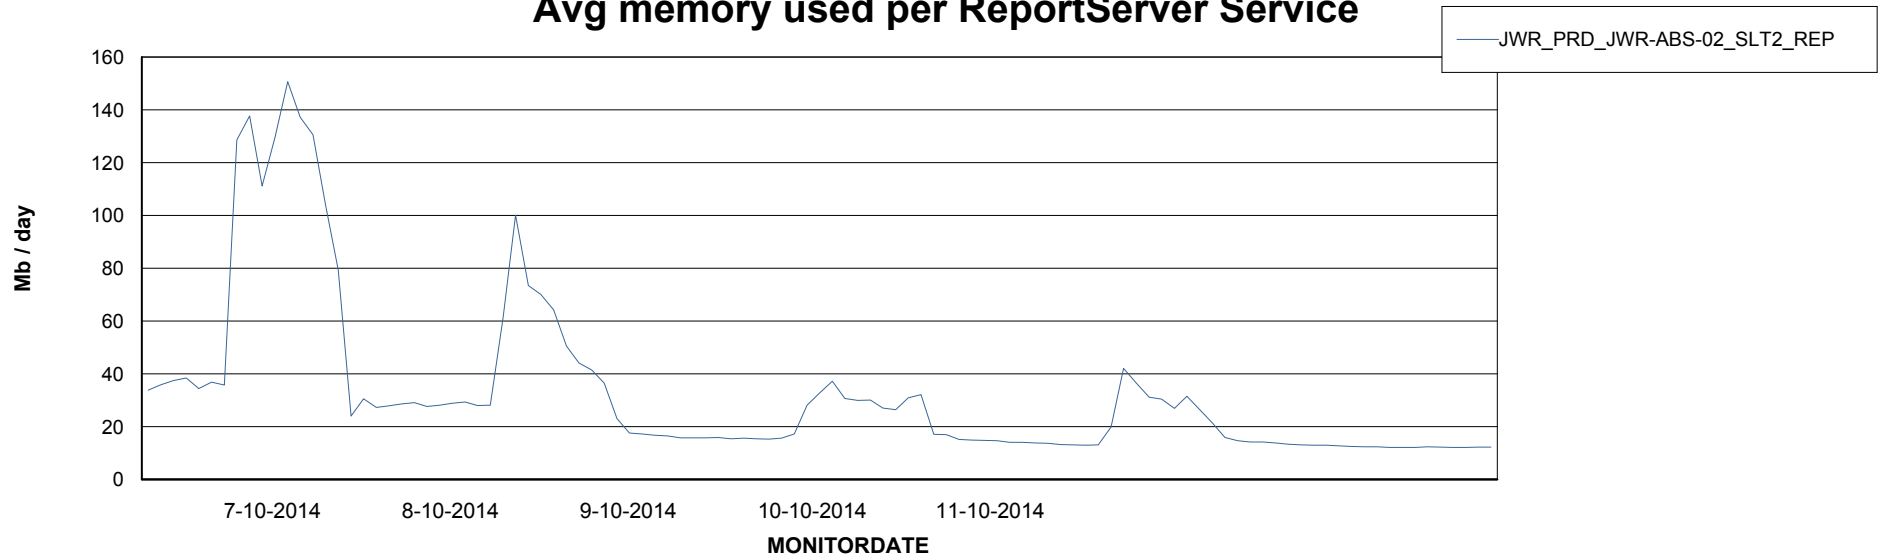

Avg memory used per ReportServer Service