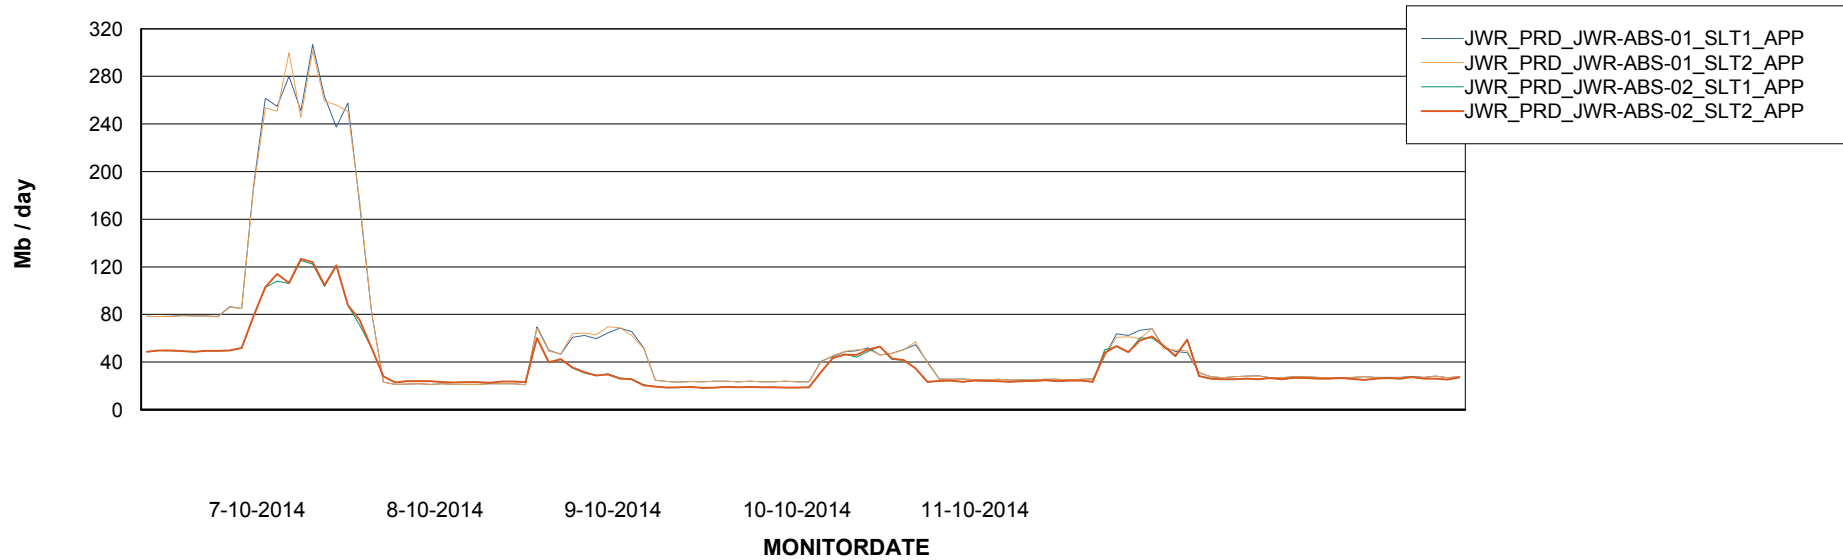

Database growth over last month

=====
 DATABASE TABLESPACES JWRDB_Production
 =====

TOTAL DATABASE SIZE PER TABLESPACE

Date	Tablespace Name	Filesize (Gb)	Usedsize (Gb)	Percentage free
11-10-2014	ABSDATA	15	11	27
	INDX	32	26	19
10-10-2014	ABSDATA	15	11	27
	INDX	32	26	19
9-10-2014	ABSDATA	15	11	27
	INDX	32	26	19
8-10-2014	ABSDATA	15	11	27
	INDX	32	26	19

Weekly SLA Customer Report

Customer JWR Production
Database ID 43

ABSSolute Application Server Services

Disaster per ABS Server

Avg memory used per ABS Server Service

Weekly SLA Customer Report

Customer JWR Production
Database ID 43