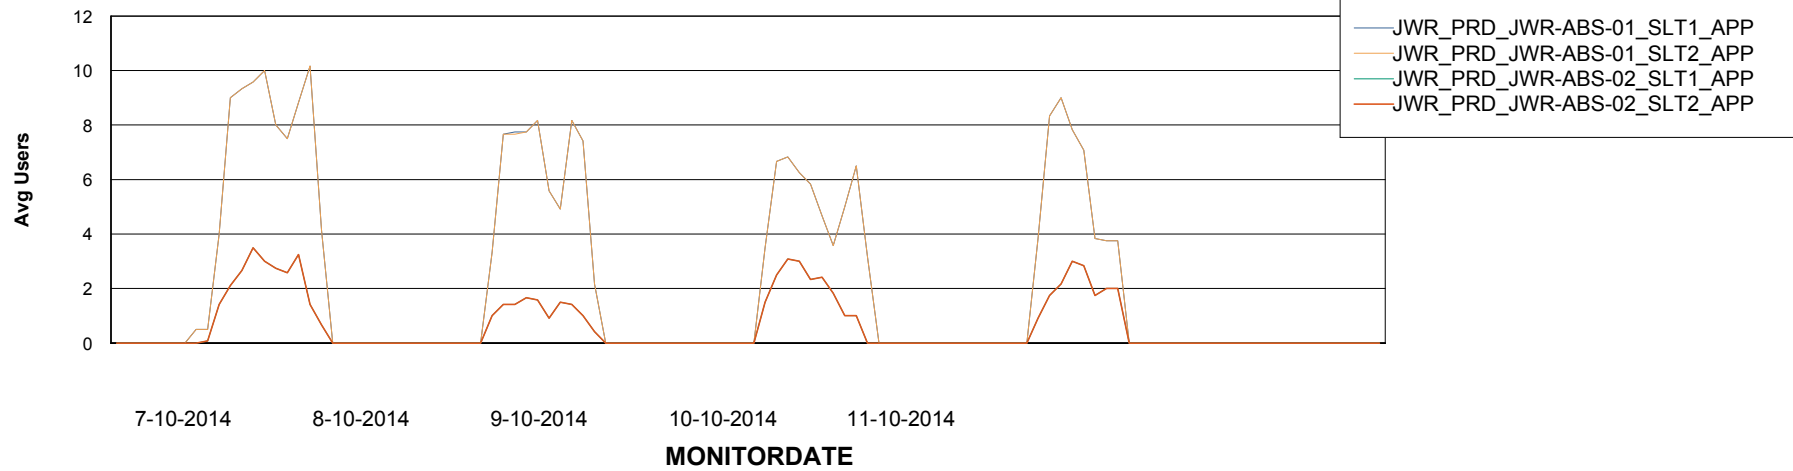

Weekly SLA Customer Report

Customer JWR Production
Database ID 43

ABSolute Application Server Services

Avg users per day per ABS server