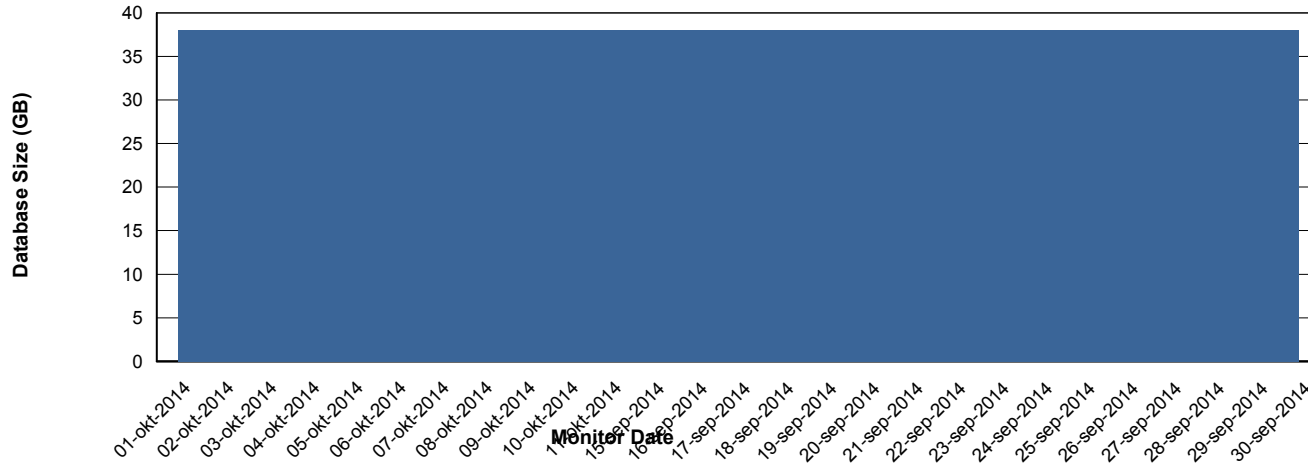

Weekly SLA Customer Report

Customer JWR Production
Database ID 43

DATABASE PERFORMANCE JWRDB_Production

Weekly SLA Customer Report

Customer JWR Production
 Database ID 43

=====
 DATABASE SIZE JWRDB_Production
 =====

Database growth over last month

=====
 DATABASE TABLESPACES JWRDB_Production
 =====

TOTAL DATABASE SIZE PER TABLESPACE

Date	Tablespace Name	Filesize (Gb)	Usedsize (Gb)	Percentage free
11-10-2014	ABSDATA	15	11	27
	INDX	32	26	19
10-10-2014	ABSDATA	15	11	27
	INDX	32	26	19
9-10-2014	ABSDATA	15	11	27
	INDX	32	26	19
8-10-2014	ABSDATA	15	11	27
	INDX	32	26	19