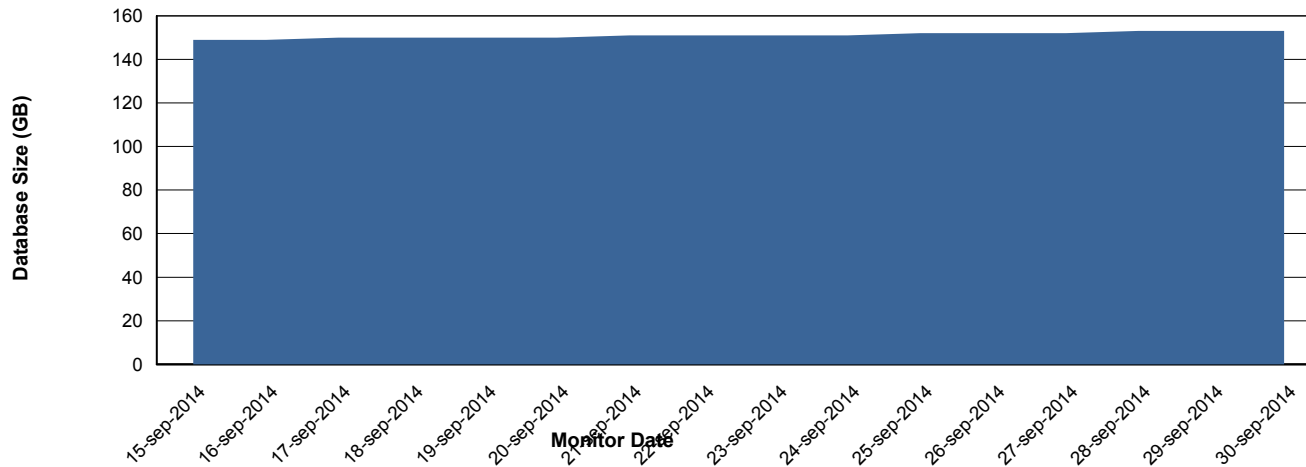

Weekly SLA Customer Report

Customer CSC_Production
Database ID 50

HARDDISK USAGE CSC_PRD_WEBSRV

	Used disk space on C (GB)
14-10-2014	35
11-10-2014	35
10-10-2014	35
9-10-2014	35
8-10-2014	35

DATABASE SIZE CSCDB_Production

Database growth over last month

Weekly SLA Customer Report

Customer CSC_Production
Database ID 50

STANDBY DATABASE HEALTH CSC_Production

Recovery lag for last 7 days