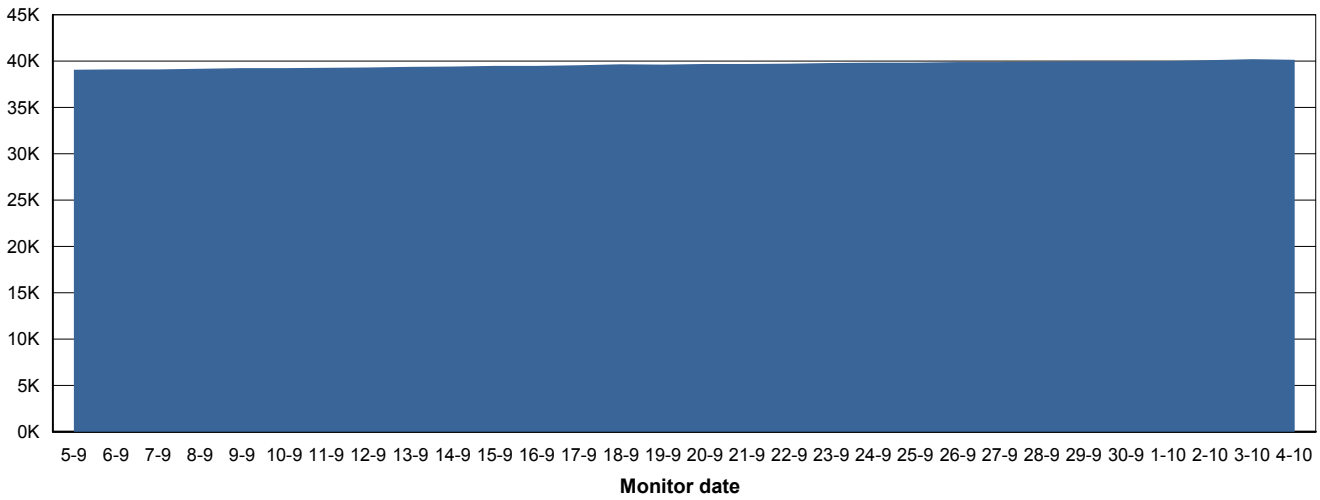

Weekly SLA Customer Report

DATABASE SIZE

Date	Total Mb	Used Mb	Percentage Free
04-okt-2014	48,580	40,138	17
03-okt-2014	48,580	40,201	17
02-okt-2014	48,580	40,118	17
01-okt-2014	48,580	39,999	18
30-sep-2014	48,580	39,977	18
29-sep-2014	48,080	39,960	17
28-sep-2014	47,575	39,939	16

Database growth over last month