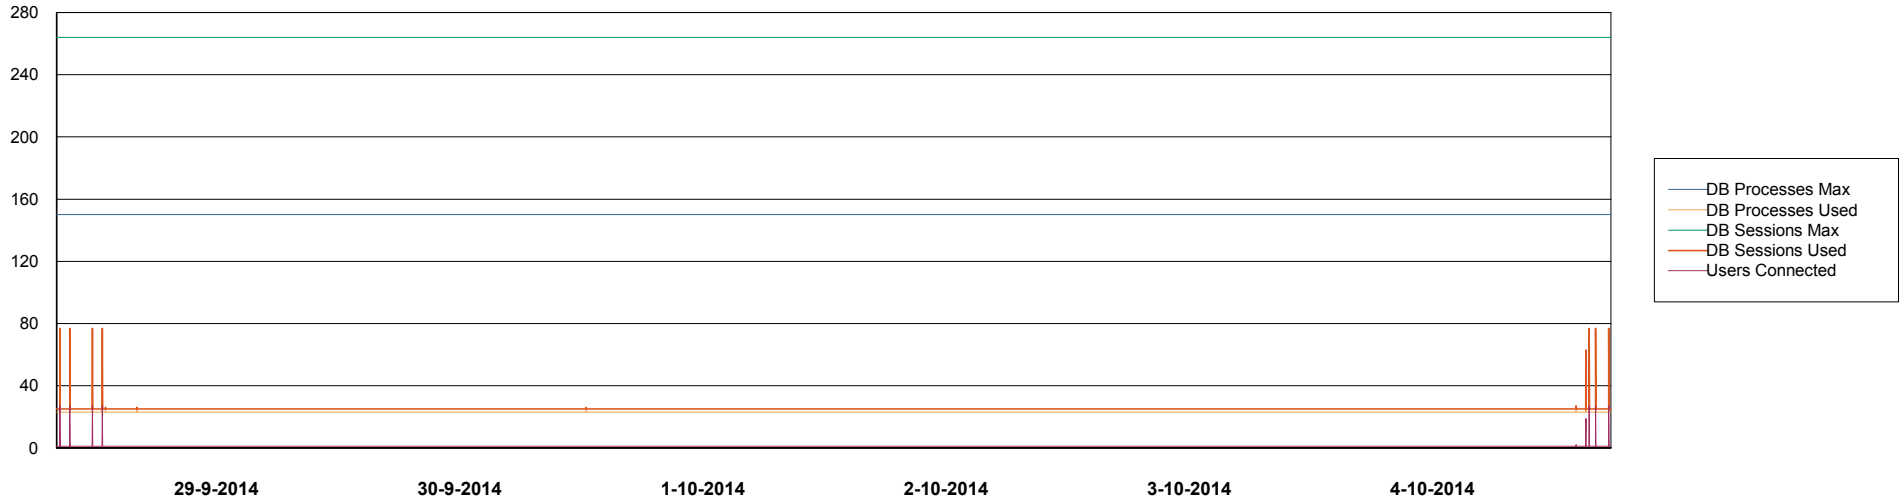

DATABASE PERFORMANCE FISDB_Standby