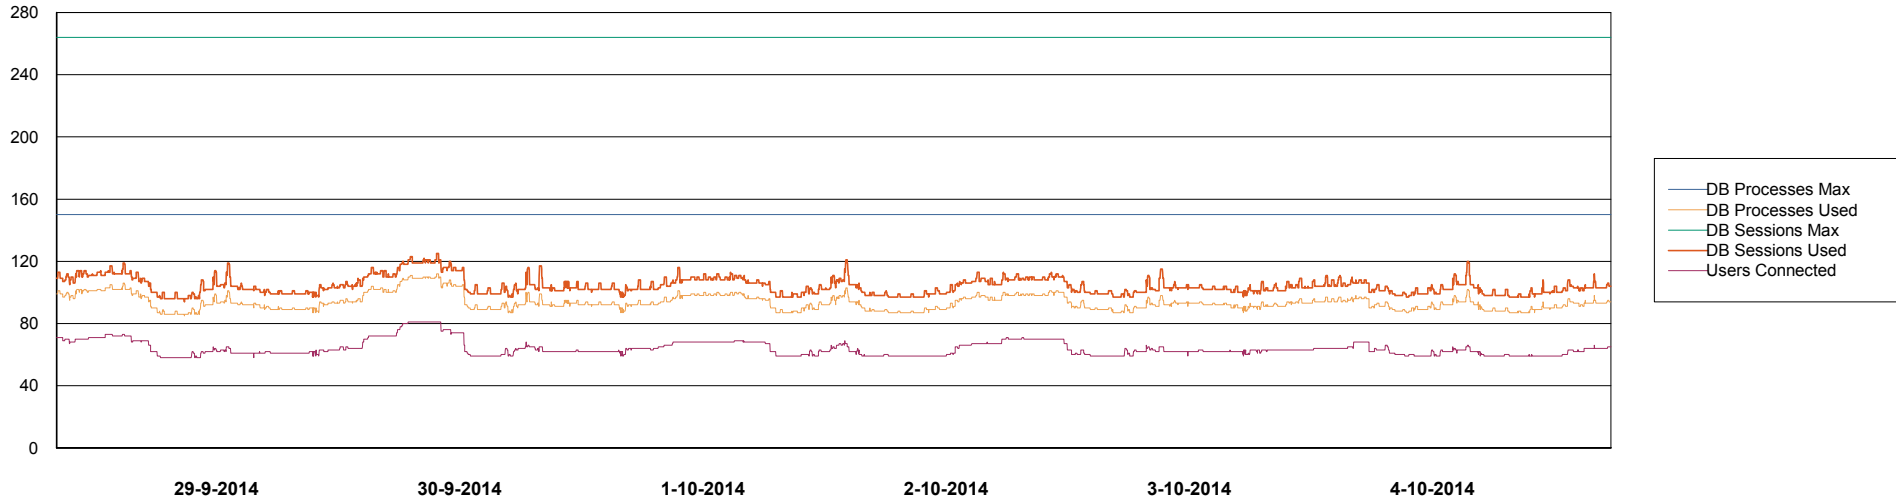

DATABASE PERFORMANCE FISDB_Production