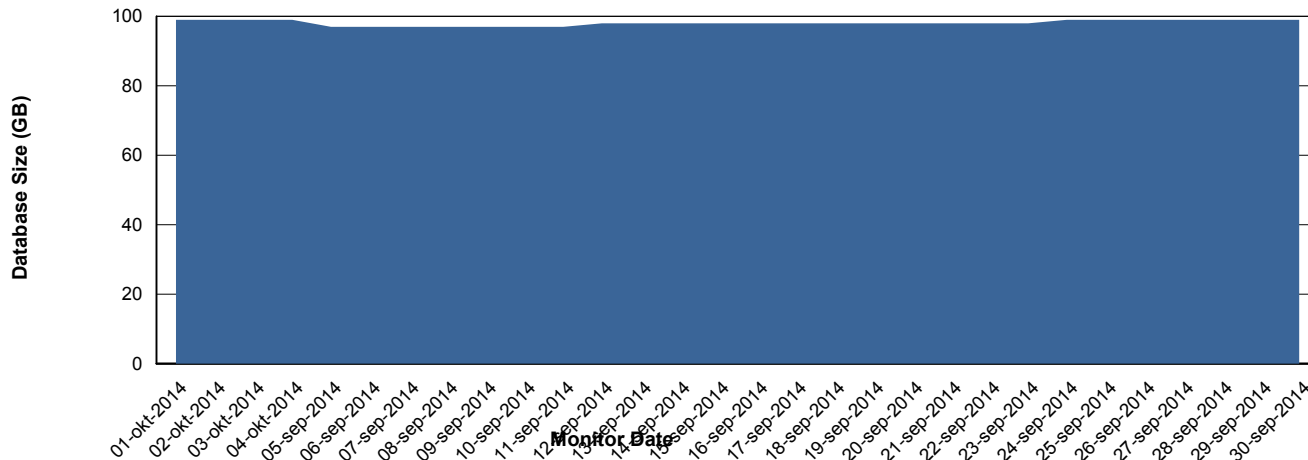

Weekly SLA Customer Report

Customer FIS_Production
Database ID 46

=====
DATABASE SIZE FISDB_Production
=====

Database growth over last month

=====
DATABASE TABLESPACES FISDB_Production
=====

TOTAL DATABASE SIZE PER TABLESPACE

Date	Tablespace Name	Filesize (Gb)	Usedsize (Gb)	Percentage free
4-10-2014	ABSDATA	53	42	21
	INDX	63	54	14
3-10-2014	ABSDATA	53	42	21
	INDX	63	54	14
2-10-2014	ABSDATA	53	42	21
	INDX	63	54	14
1-10-2014	ABSDATA	53	42	21
	INDX	63	53	16
30-9-2014	ABSDATA	53	42	21
	INDX	63	53	16
29-9-2014	ABSDATA	53	42	21
	INDX	63	52	17
28-9-2014	ABSDATA	53	42	21
	INDX	63	52	17