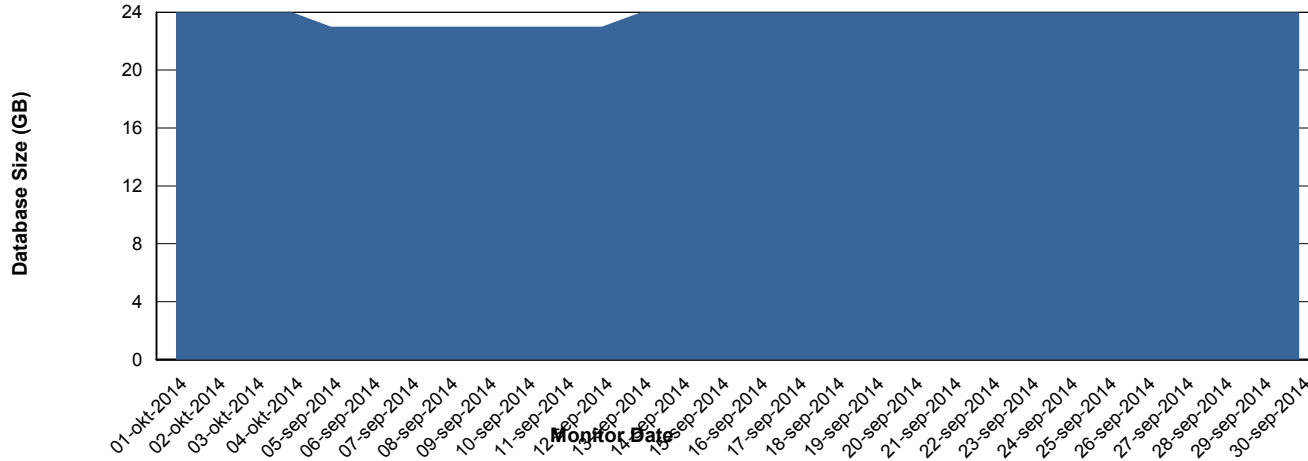

Database growth over last month

=====
DATABASE TABLESPACES CIWDB_Production
=====

TOTAL DATABASE SIZE PER TABLESPACE

Date	Tablespace Name	Filesize (Gb)	Usedsize (Gb)	Percentage free
4-10-2014	ABSDATA	27	22	19
	INDX	3	2	33
3-10-2014	ABSDATA	27	22	19
	INDX	3	2	33
2-10-2014	ABSDATA	27	22	19
	INDX	3	2	33
1-10-2014	ABSDATA	27	22	19
	INDX	3	2	33
30-9-2014	ABSDATA	27	22	19
	INDX	3	2	33
29-9-2014	ABSDATA	27	21	22
	INDX	3	2	33
28-9-2014	ABSDATA	27	21	22
	INDX	3	2	33