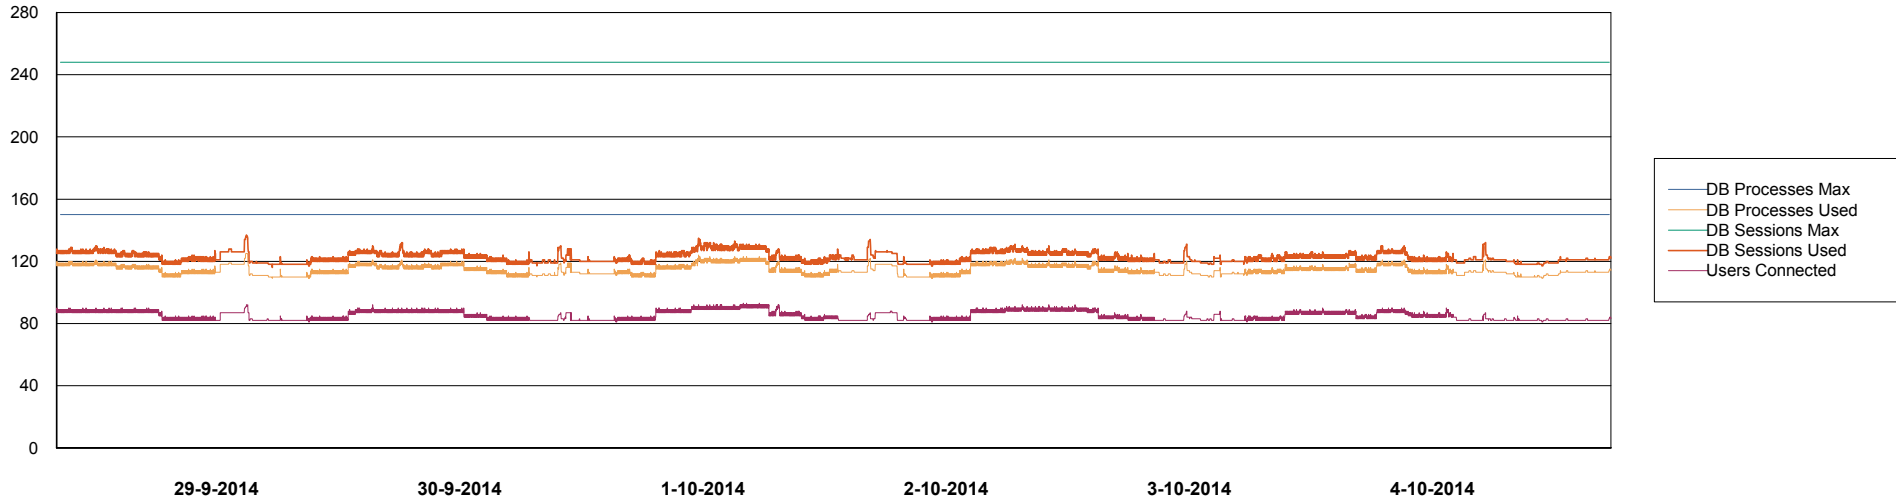

DATABASE PERFORMANCE CIWDB_Production