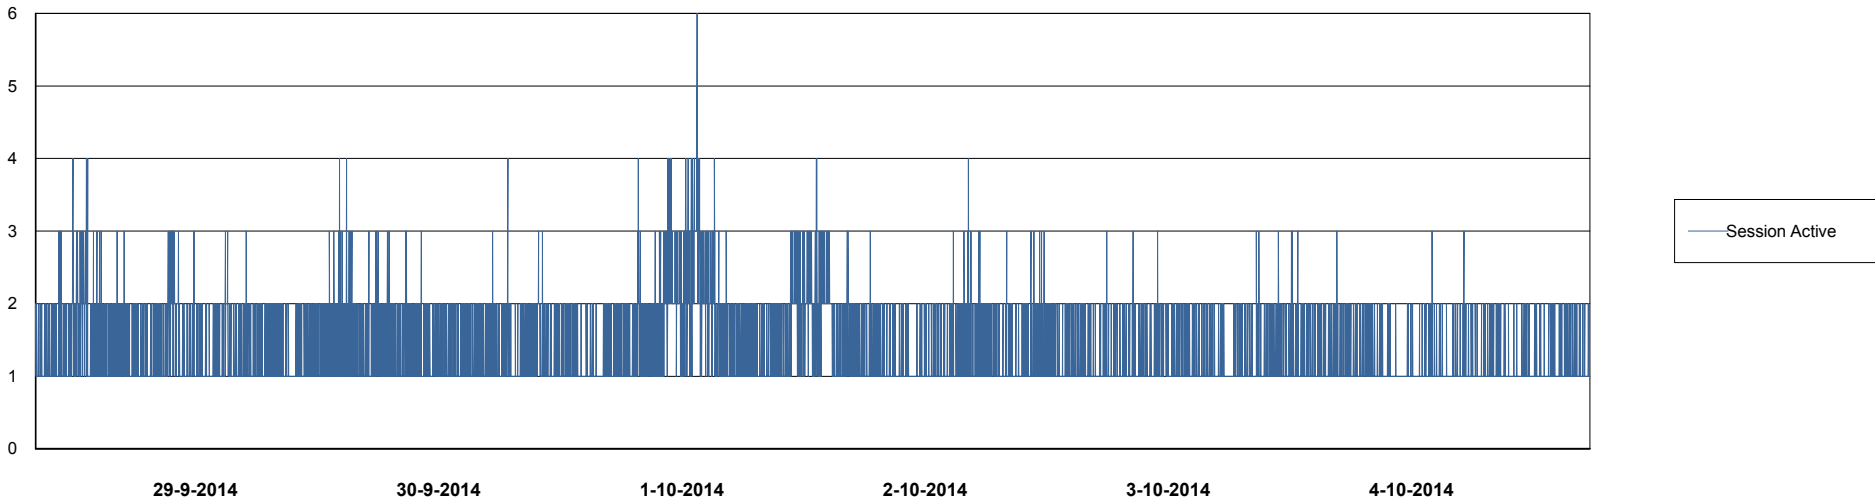

DATABASE PERFORMANCE CIWDB_Production