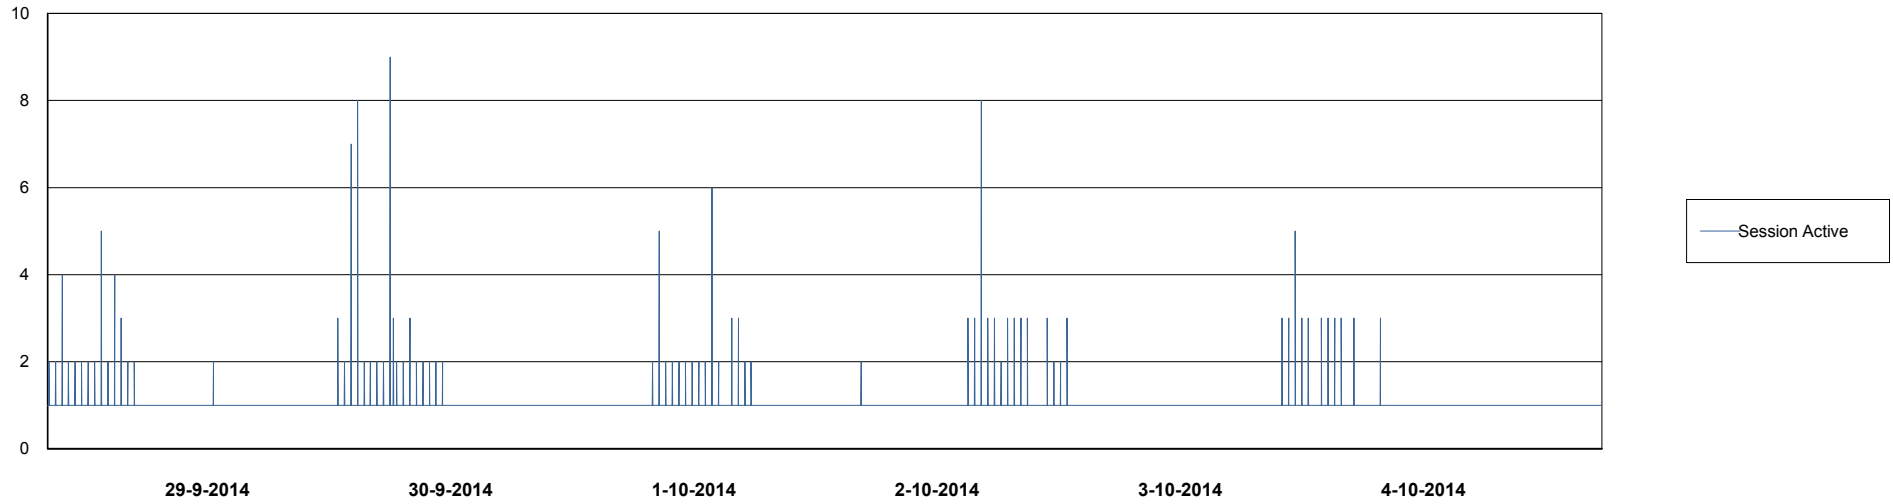

DATABASE PERFORMANCE CIWDB_Standby