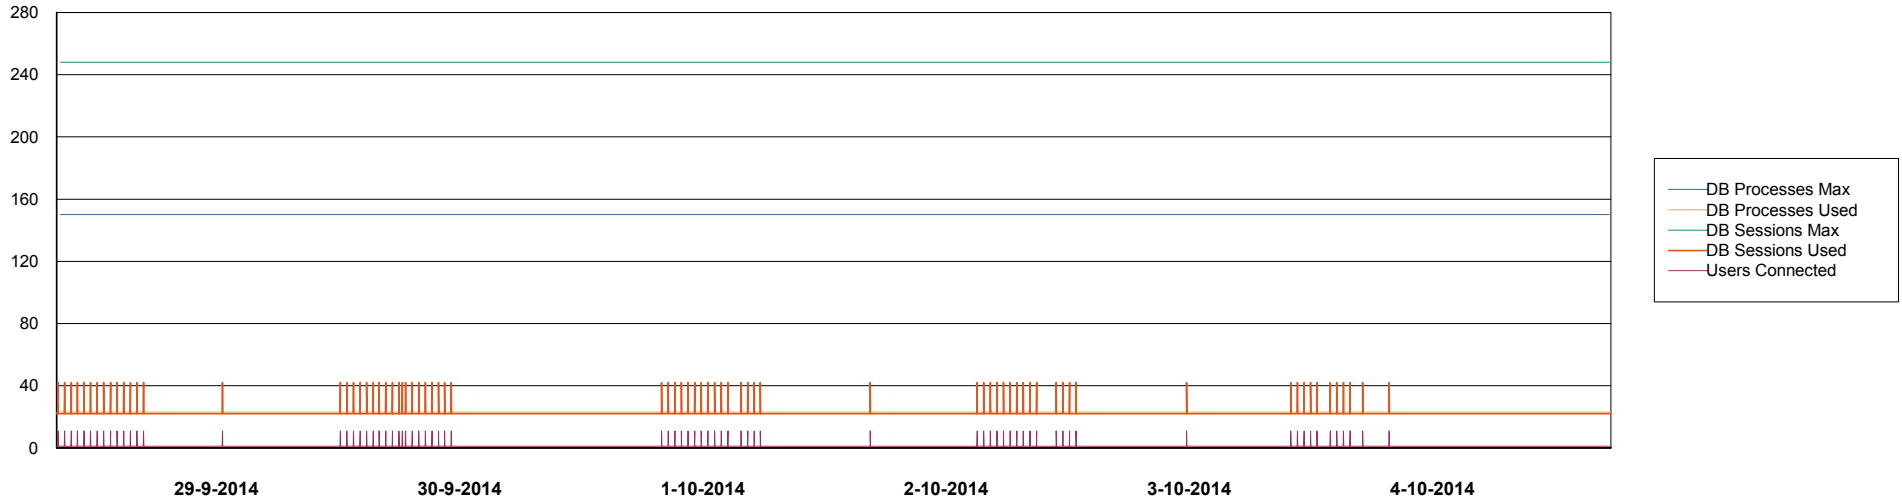

DATABASE PERFORMANCE CIWDB_Standby