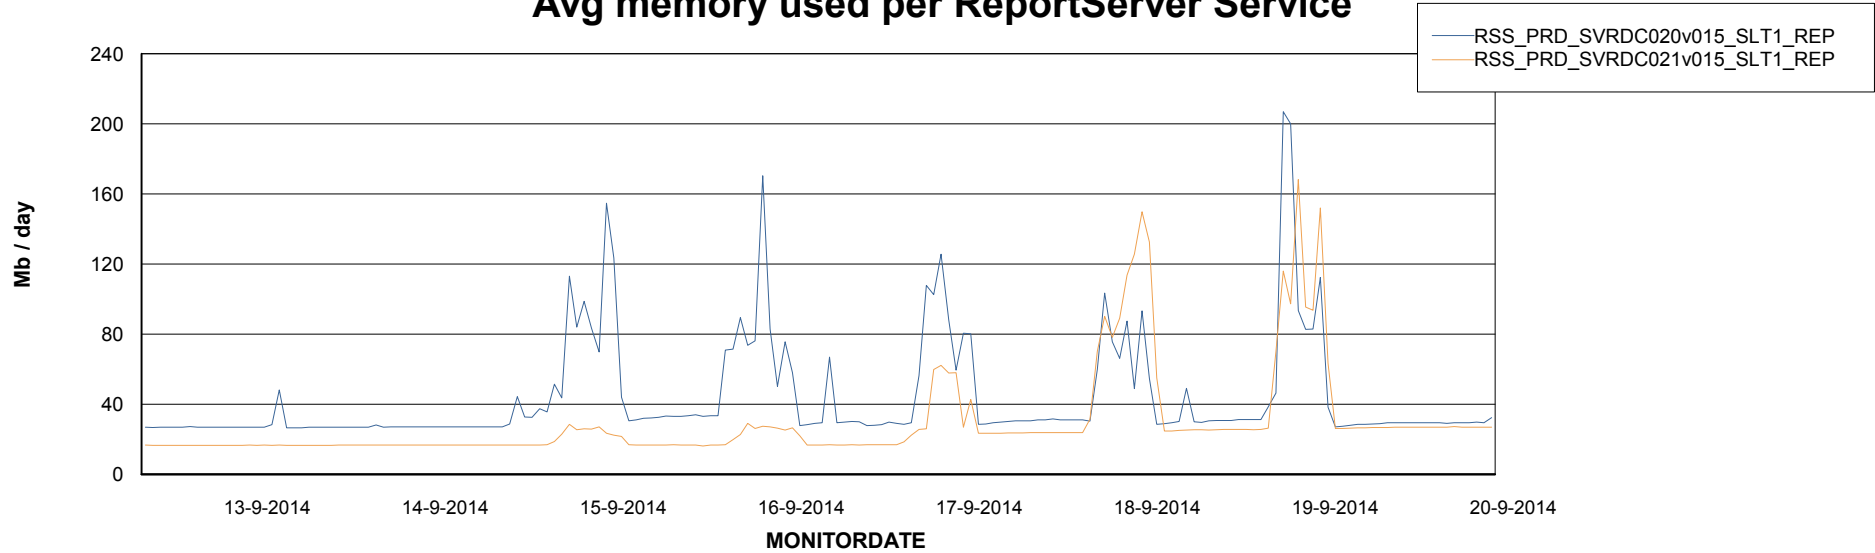

Avg users per day per ABS server

Weekly SLA Customer Report

Customer RSS Production
Database ID 52

=====
ABSolute Application ReportServer Services
=====

Disaster per ReportServer

Avg memory used per ReportServer Service