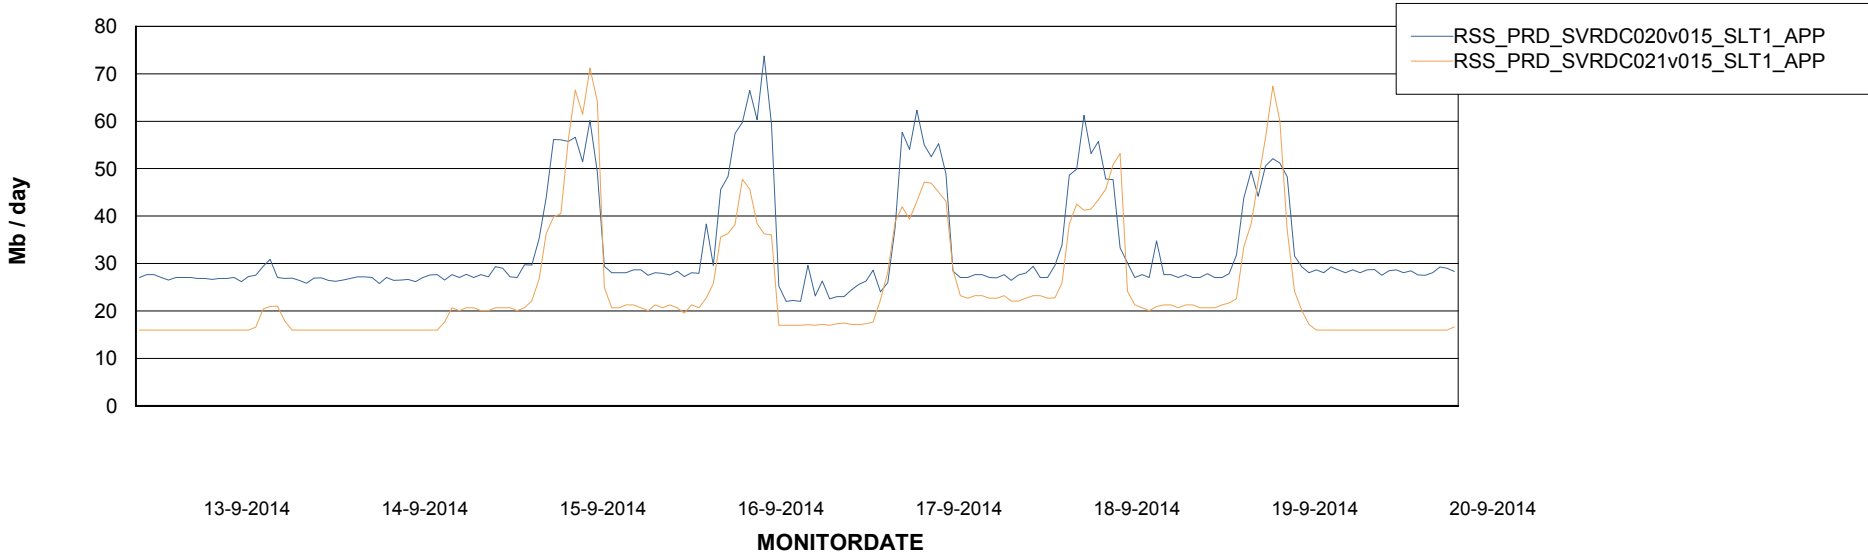

Weekly SLA Customer Report

Customer RSS Production
Database ID 52

=====
STANDBY DATABASE HEALTH RSS Production
=====

Recovery lag for last 7 days

Weekly SLA Customer Report

Customer RSS Production
Database ID 52

=====
ABSolute Application Server Services
=====

Disaster per ABS Server

Avg memory used per ABS Server Service

Weekly SLA Customer Report

Customer RSS Production
Database ID 52

=====
ABSolute Application Server Services
=====