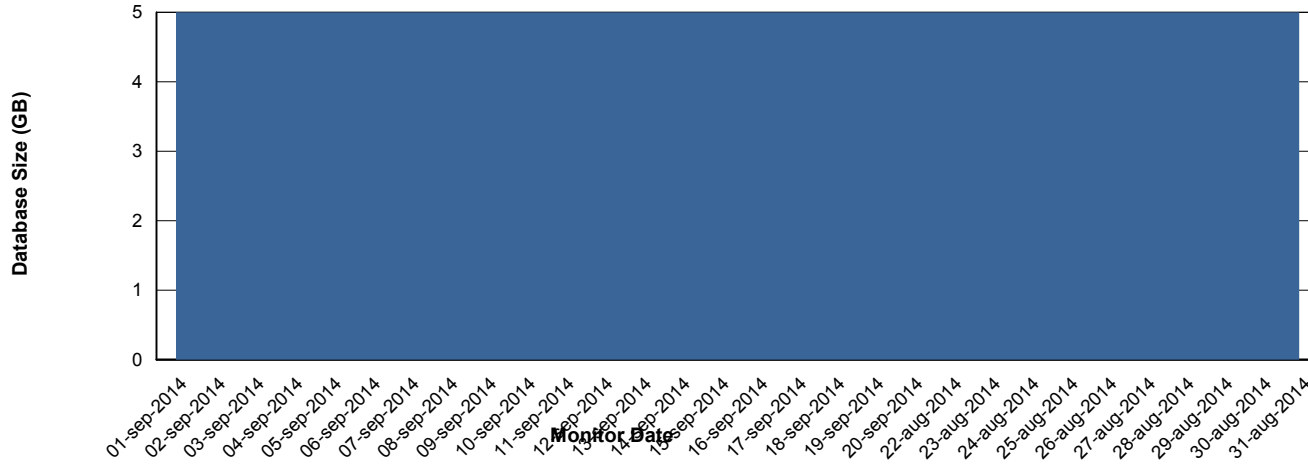

Weekly SLA Customer Report

Customer RSS Production
Database ID 52

=====
DATABASE SIZE RSSDB_Production
=====

Database growth over last month

=====
DATABASE TABLESPACES RSSDB_Production
=====

TOTAL DATABASE SIZE PER TABLESPACE

Date	Tablespace Name	Filesize (Gb)	Usedsize (Gb)	Percentage free
20-9-2014	ABSDATA	2	0	100
	INDX	3	1	67
19-9-2014	ABSDATA	2	0	100
	INDX	3	1	67
18-9-2014	ABSDATA	2	0	100
	INDX	3	1	67
17-9-2014	ABSDATA	2	0	100
	INDX	3	1	67
16-9-2014	ABSDATA	2	0	100
	INDX	3	1	67
15-9-2014	ABSDATA	2	0	100
	INDX	3	1	67
14-9-2014	ABSDATA	2	0	100
	INDX	3	1	67