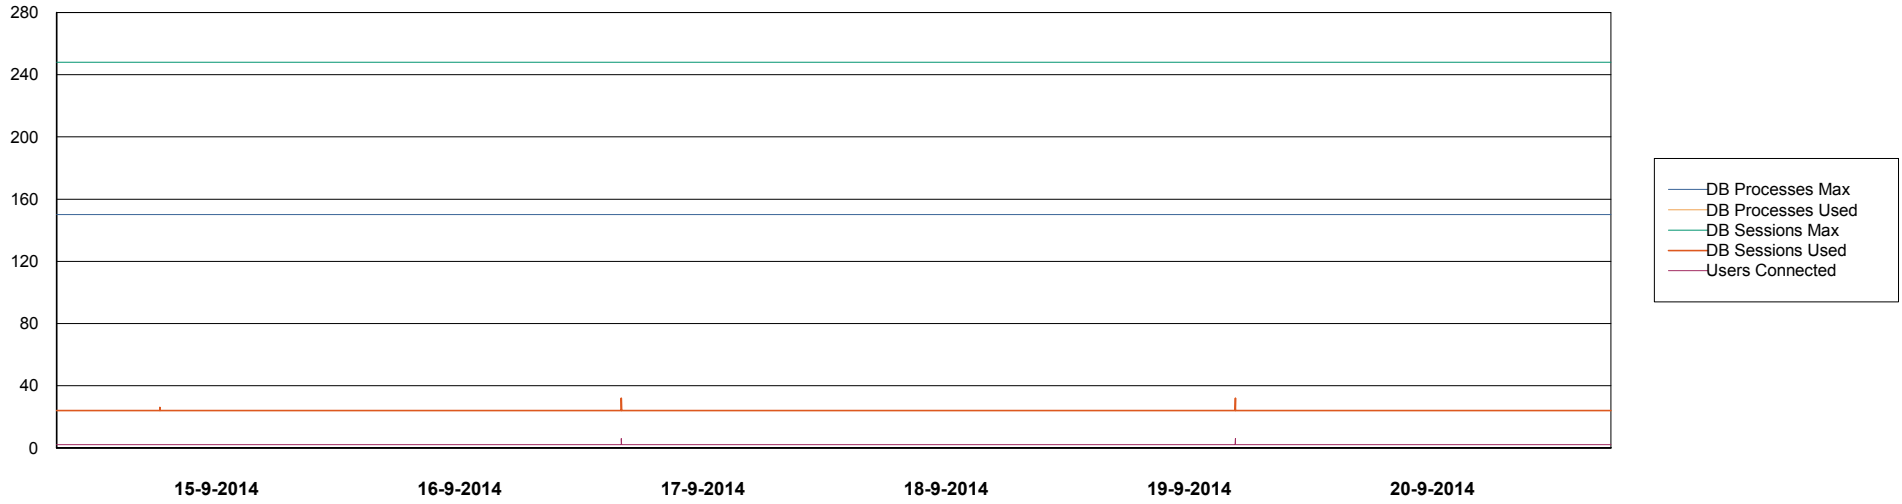

Weekly SLA Customer Report

Customer RSS Production
Database ID 52

DATABASE PERFORMANCE RSSDB_Production

Weekly SLA Customer Report

Customer RSS Production
Database ID 52

DATABASE PERFORMANCE RSSDB_Standby

Weekly SLA Customer Report