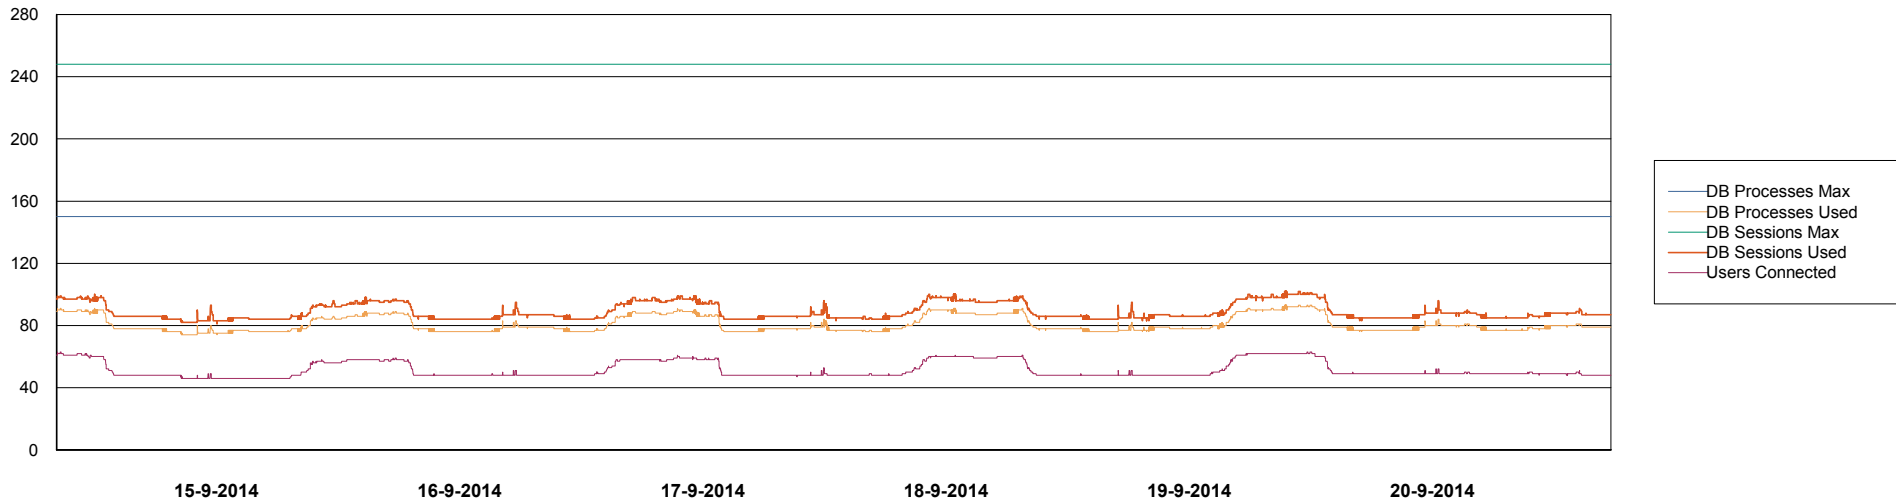

=====
 HARDDISK USAGE RSS_PRD_SVRDC190v016
 =====

	Total disk space on C (GB)	Free disk space on C (GB)	Total disk space on D (GB)	Free disk space on D (GB)
20-9-2014	40	20	200	195
19-9-2014	40	20	200	195
18-9-2014	40	20	200	195
17-9-2014	40	20	200	195
16-9-2014	40	20	200	195
15-9-2014	40	21	200	195
14-9-2014	40	21	200	195

Weekly SLA Customer Report

Customer RSS Production
 Database ID 52

=====
 HARDDISK USAGE RSS_PRD_SVRDC191v016
 =====

	Total disk space on C (GB)	Free disk space on C (GB)	Total disk space on D (GB)	Free disk space on D (GB)
20-9-2014	40	12	200	150
19-9-2014	40	12	200	150
18-9-2014	40	12	200	147
17-9-2014	40	12	200	147
16-9-2014	40	12	200	149
15-9-2014	40	12	200	149
14-9-2014	40	12	200	149

Weekly SLA Customer Report

Customer RSS Production
Database ID 52

DATABASE PERFORMANCE RSSDB_Production

Weekly SLA Customer Report

Customer RSS Production
Database ID 52

DATABASE PERFORMANCE RSSDB_Standby

Weekly SLA Customer Report