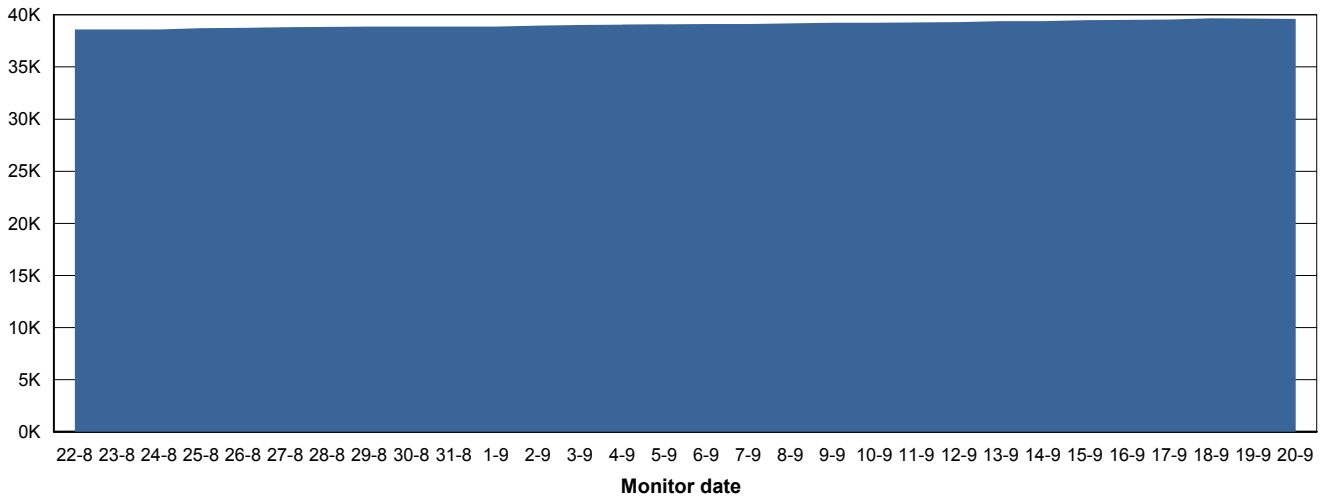

Weekly SLA Customer Report

DATABASE SIZE

Date	Total Mb	Used Mb	Percentage Free
20-sep-2014	47,570	39,624	17
19-sep-2014	47,570	39,648	17
18-sep-2014	47,570	39,669	17
17-sep-2014	47,570	39,560	17
16-sep-2014	47,570	39,508	17
15-sep-2014	47,570	39,492	17
14-sep-2014	47,570	39,409	17

Database growth over last month