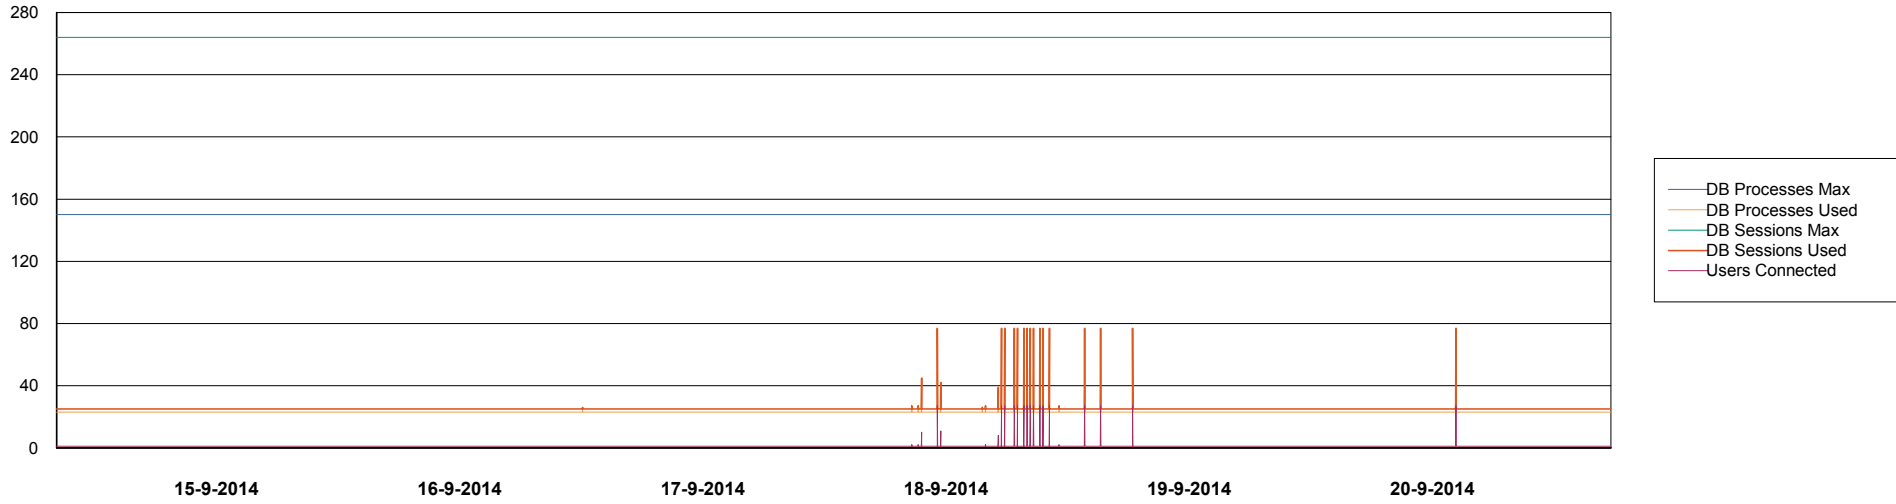

Weekly SLA Customer Report

Customer FIS_Production
Database ID 46

DATABASE PERFORMANCE FISDB_Standby