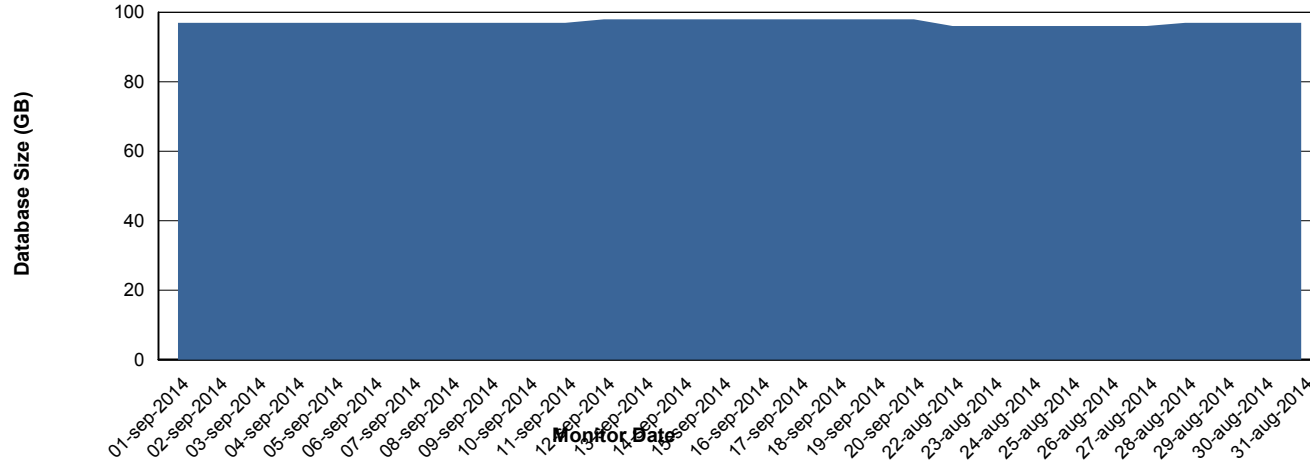

Weekly SLA Customer Report

Customer FIS_Production
Database ID 46

=====
DATABASE SIZE FISDB_Production
=====

Database growth over last month

=====
DATABASE TABLESPACES FISDB_Production
=====

TOTAL DATABASE SIZE PER TABLESPACE

Date	Tablespace Name	Filesize (Gb)	Usedsize (Gb)	Percentage free
20-9-2014	ABSDATA	53	42	21
	INDX	63	50	21
19-9-2014	ABSDATA	53	42	21
	INDX	63	50	21
18-9-2014	ABSDATA	53	42	21
	INDX	63	50	21
17-9-2014	ABSDATA	53	42	21
	INDX	63	50	21
16-9-2014	ABSDATA	53	42	21
	INDX	63	50	21
15-9-2014	ABSDATA	53	42	21
	INDX	63	50	21
14-9-2014	ABSDATA	53	41	23
	INDX	63	50	21