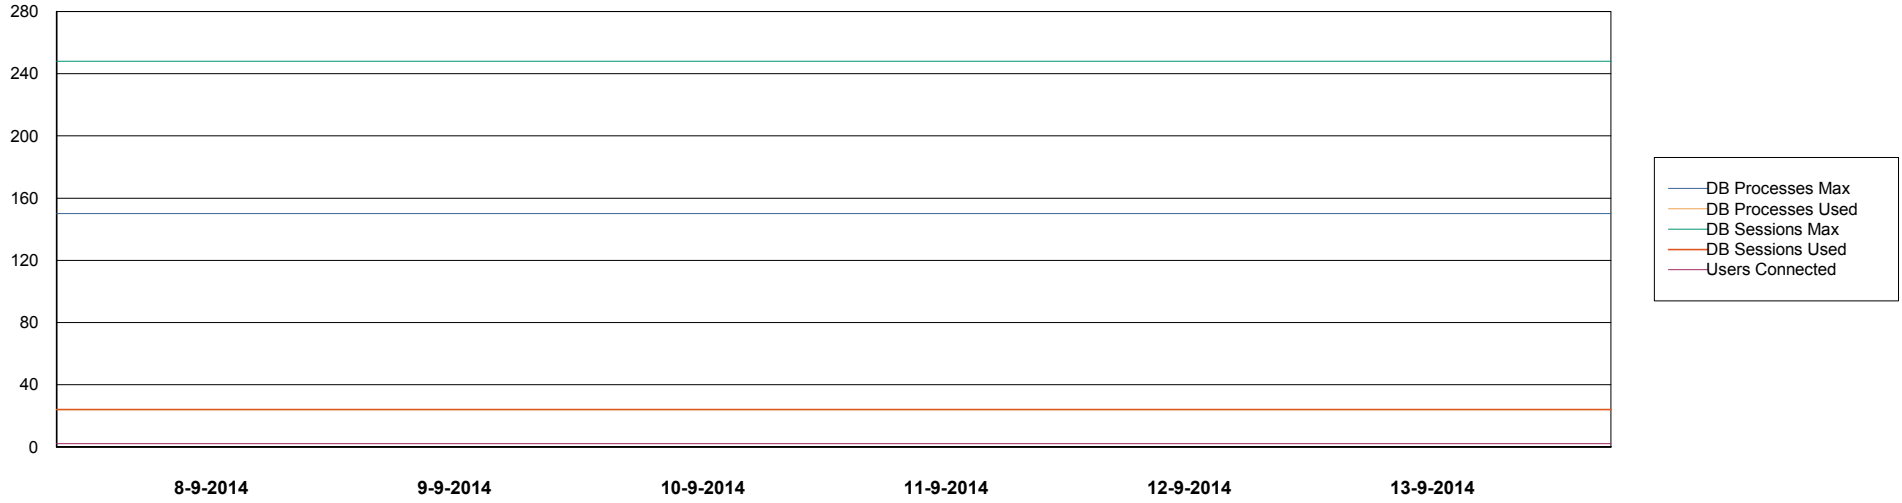

Weekly SLA Customer Report

Customer RSS Production
Database ID 52

DATABASE PERFORMANCE RSSDB_Standby