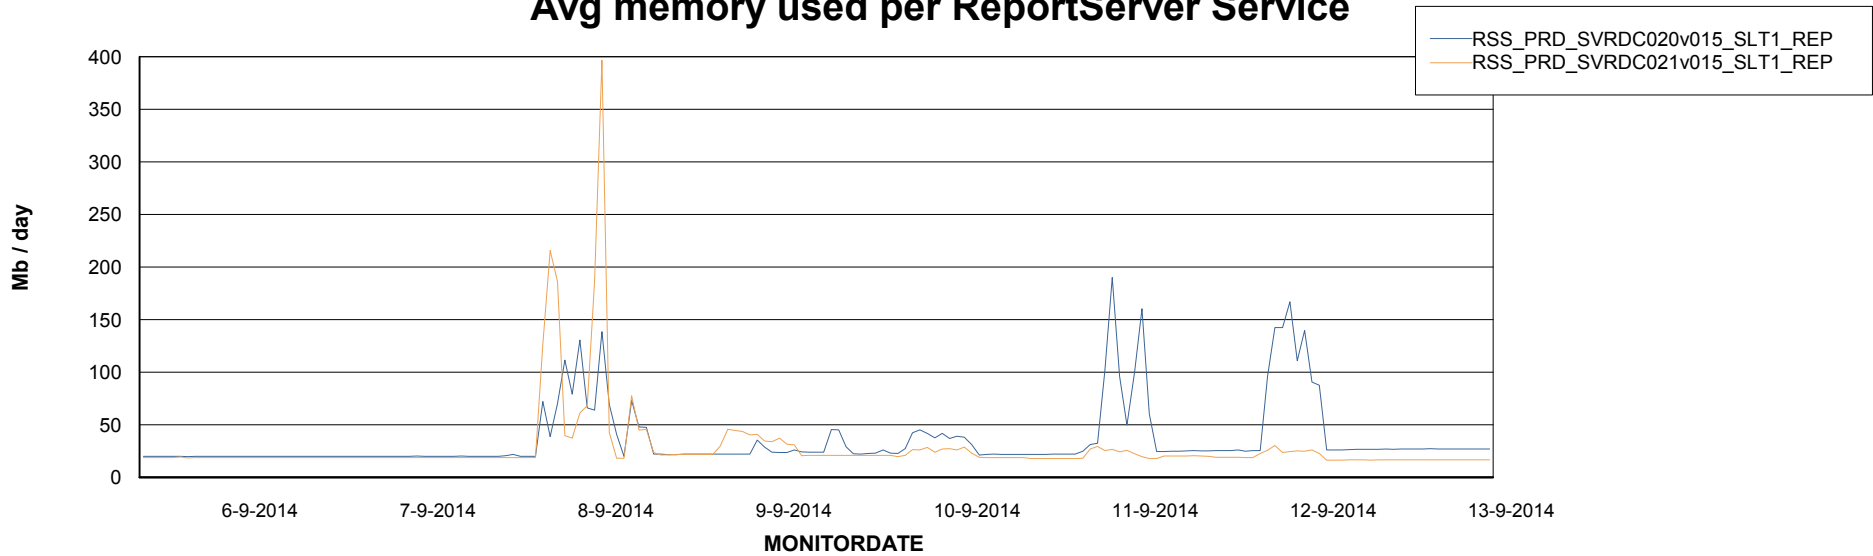

Avg memory used per ReportServer Service