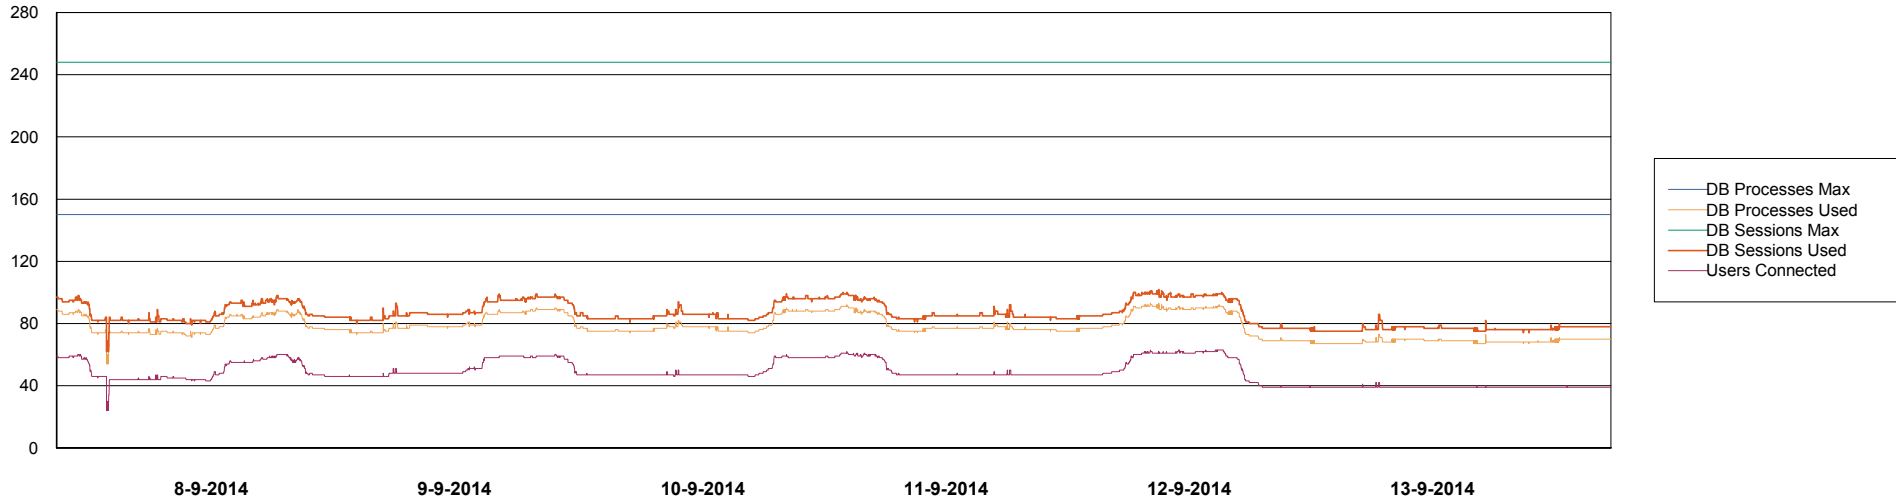

Weekly SLA Customer Report

Customer RSS Production
Database ID 52

HARDDISK USAGE RSS_PRD_SVRDC191v016

	Total disk space on C (GB)	Free disk space on C (GB)	Total disk space on D (GB)	Free disk space on D (GB)
13-9-2014	40	12	200	149
12-9-2014	40	12	200	149
11-9-2014	40	12	200	149
10-9-2014	40	12	200	148
9-9-2014	40	12	200	155
8-9-2014	40	12	200	160
7-9-2014	40	12	200	160

Weekly SLA Customer Report

Customer RSS Production
Database ID 52

DATABASE PERFORMANCE RSSDB_Production