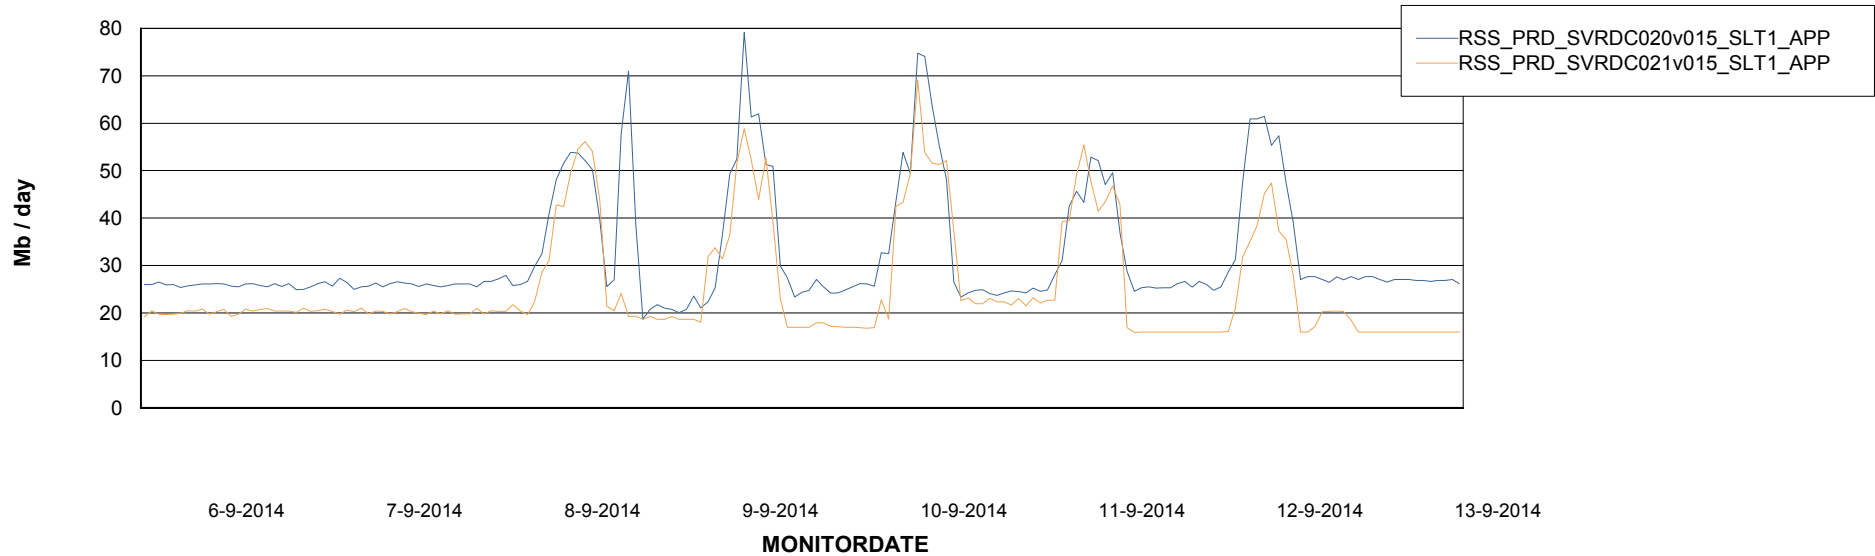

Avg memory used per ABS Server Service