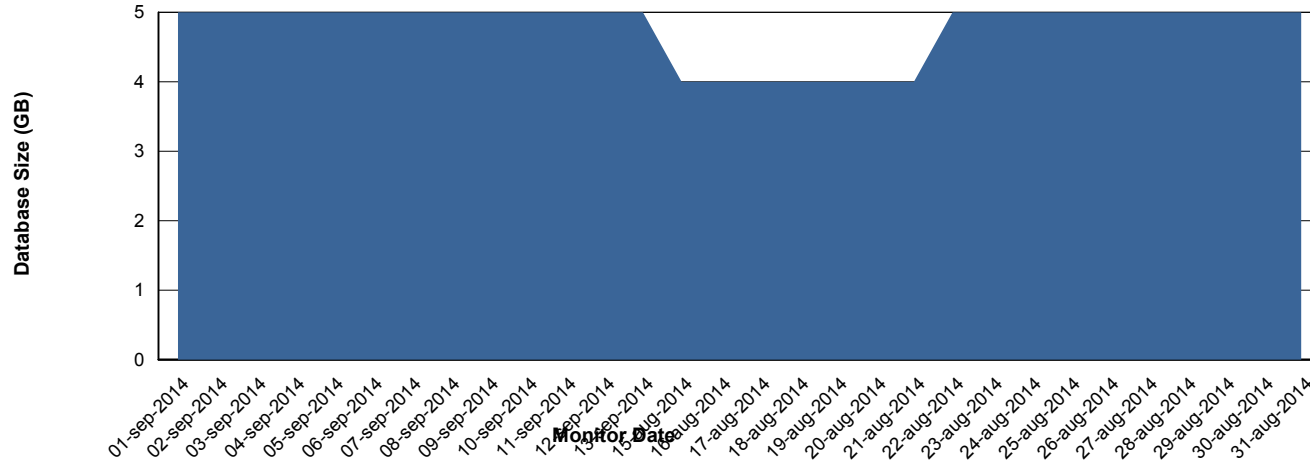

Weekly SLA Customer Report

Customer RSS Production
Database ID 52

=====
DATABASE SIZE RSSDB_Production
=====

Database growth over last month

=====
DATABASE TABLESPACES RSSDB_Production
=====

TOTAL DATABASE SIZE PER TABLESPACE

Date	Tablespace Name	Filesize (Gb)	Usedsize (Gb)	Percentage free
13-9-2014	ABSDATA	2	0	100
	INDX	3	1	67
12-9-2014	ABSDATA	2	0	100
	INDX	3	1	67
11-9-2014	ABSDATA	2	0	100
	INDX	3	1	67
10-9-2014	ABSDATA	2	0	100
	INDX	3	1	67
9-9-2014	ABSDATA	2	0	100
	INDX	3	1	67
8-9-2014	ABSDATA	1	0	100
	INDX	3	1	67
7-9-2014	ABSDATA	1	0	100
	INDX	3	1	67