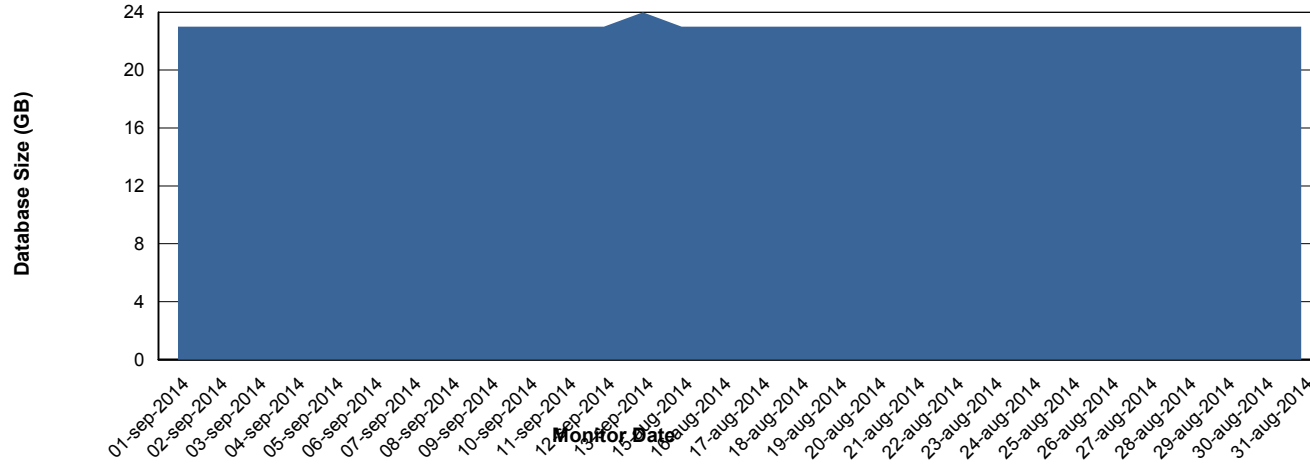

Weekly SLA Customer Report

Customer CIW Production
Database ID 45

DATABASE PERFORMANCE CIWDB_Standby

Weekly SLA Customer Report

Customer CIW Production
 Database ID 45

=====
 DATABASE SIZE CIWDB_Production
 =====

Database growth over last month

=====
 DATABASE TABLESPACES CIWDB_Production
 =====

TOTAL DATABASE SIZE PER TABLESPACE

Date	Tablespace Name	Filesize (Gb)	Usedsize (Gb)	Percentage free
13-9-2014	ABSDATA	27	21	22
	INDX	3	2	33
12-9-2014	ABSDATA	27	21	22
	INDX	3	2	33
11-9-2014	ABSDATA	27	21	22
	INDX	3	2	33
10-9-2014	ABSDATA	27	21	22
	INDX	3	2	33
9-9-2014	ABSDATA	27	21	22
	INDX	3	2	33
8-9-2014	ABSDATA	27	21	22
	INDX	3	2	33
7-9-2014	ABSDATA	27	21	22
	INDX	3	2	33