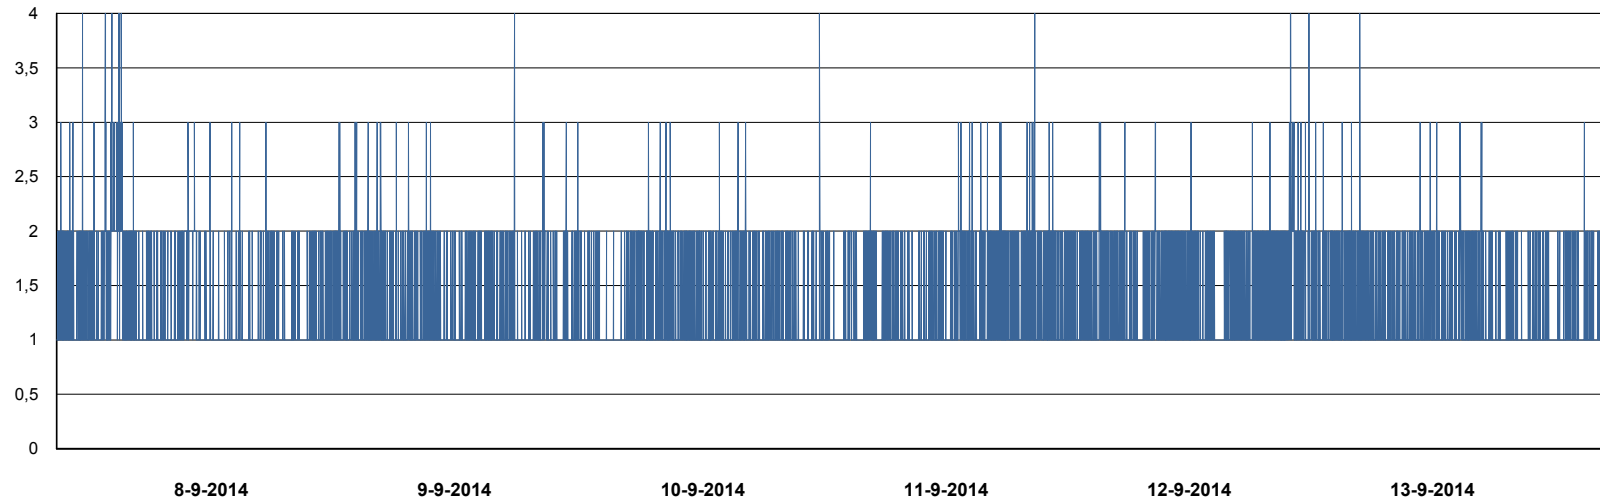

Weekly SLA Customer Report

Customer CIW Production
Database ID 45

DATABASE PERFORMANCE

CIWDB_Production

- DB Processes Max
- DB Processes Used
- DB Sessions Max
- DB Sessions Used
- Users Connected

- Session Active

Weekly SLA Customer Report

Customer CIW Production
Database ID 45

DATABASE PERFORMANCE CIWDB_Standby

Weekly SLA Customer Report

Customer CIW Production
 Database ID 45

=====
 DATABASE SIZE CIWDB_Production
 =====