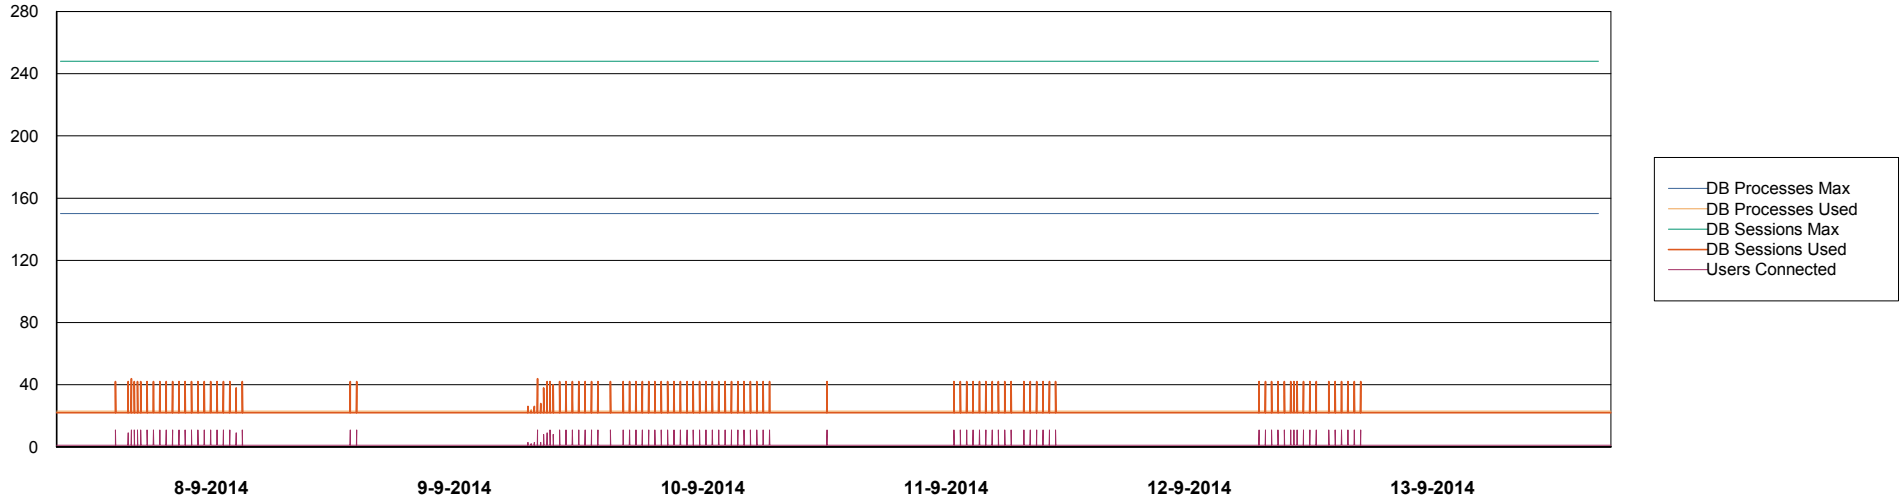

Weekly SLA Customer Report

Customer CIW Production
Database ID 45

DATABASE PERFORMANCE

CIWDB_Production

- DB Processes Max
- DB Processes Used
- DB Sessions Max
- DB Sessions Used
- Users Connected

- Session Active

Weekly SLA Customer Report

Customer CIW Production
Database ID 45

DATABASE PERFORMANCE CIWDB_Standby

Weekly SLA Customer Report

Customer CIW Production
 Database ID 45

=====
 DATABASE SIZE CIWDB_Production
 =====