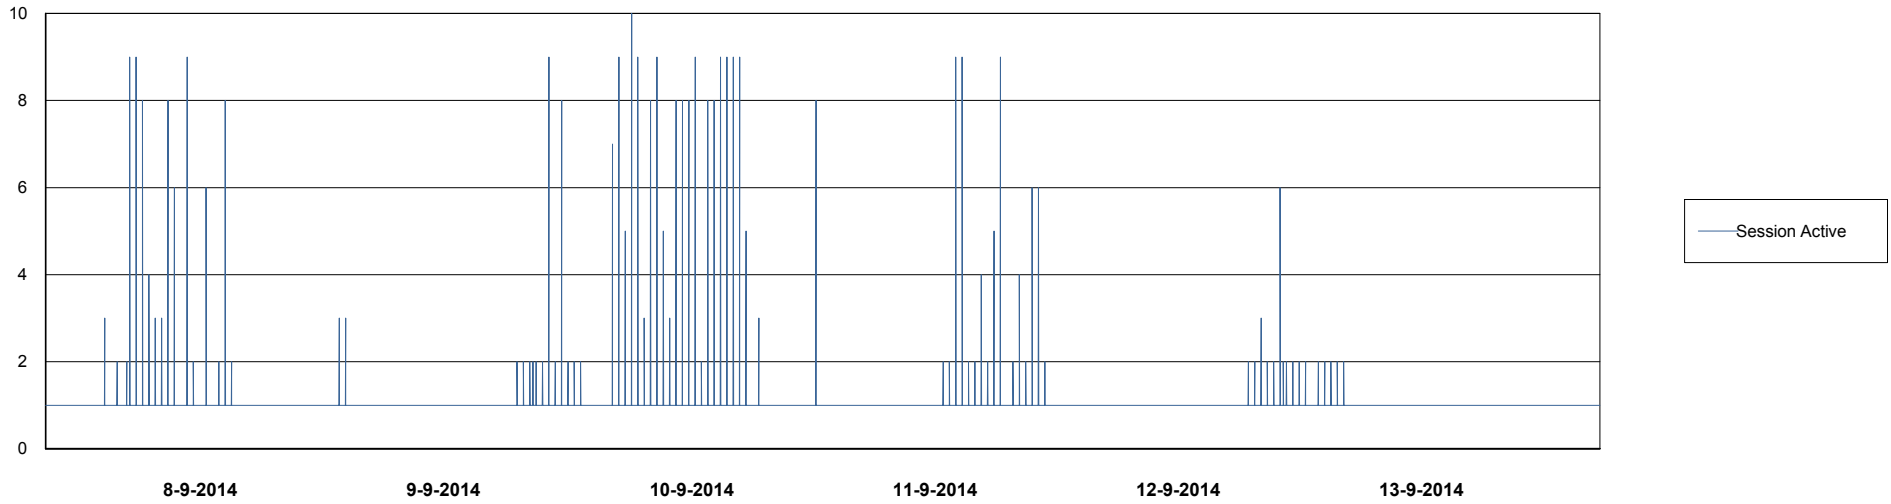

DATABASE PERFORMANCE CIWDB_Standby