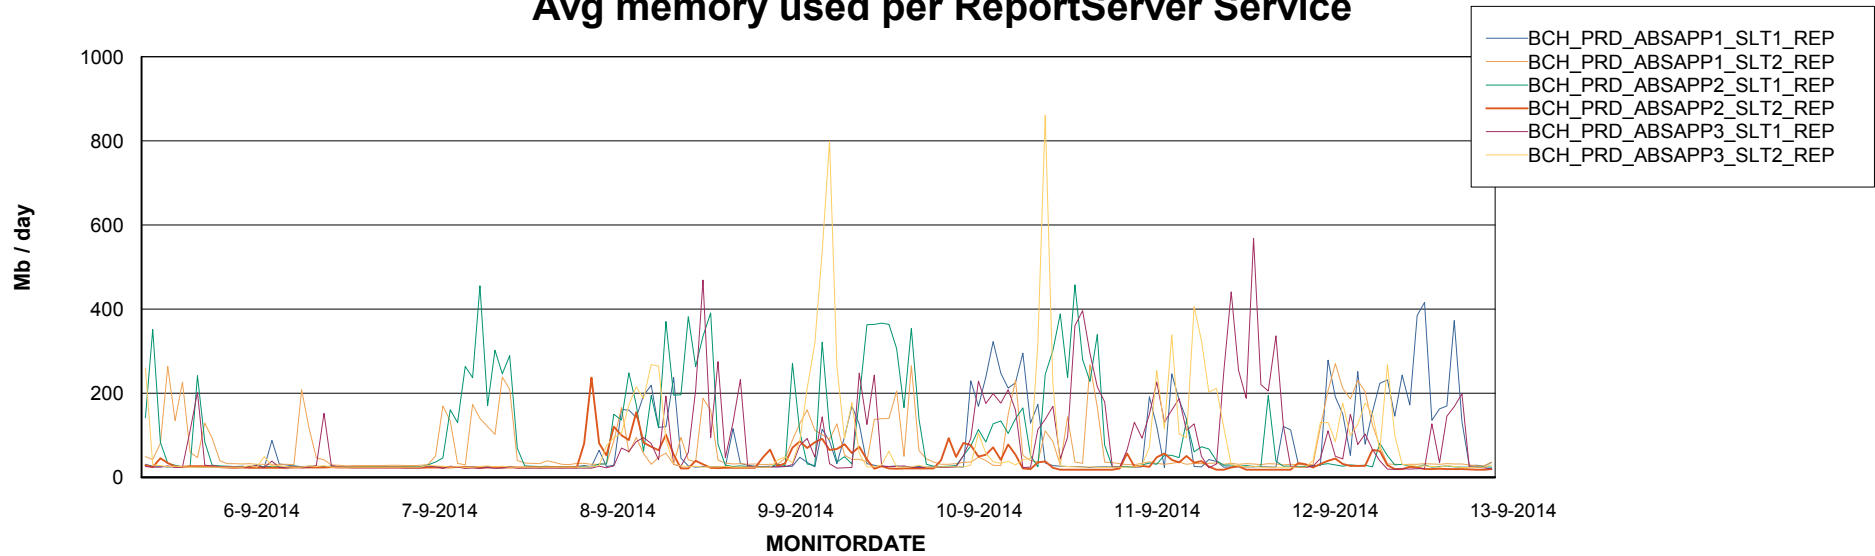

=====
ABSolute Application Server Services
=====

Disaster per ABS Server

Avg memory used per ABS Server Service

Weekly SLA Customer Report

Customer BCH Production
Database ID 28

=====
ABSolute Application Server Services
=====

Avg users per day per ABS server

Weekly SLA Customer Report

Customer BCH Production
Database ID 28

=====
ABSolute Application ReportServer Services
=====

Disaster per ReportServer

Avg memory used per ReportServer Service