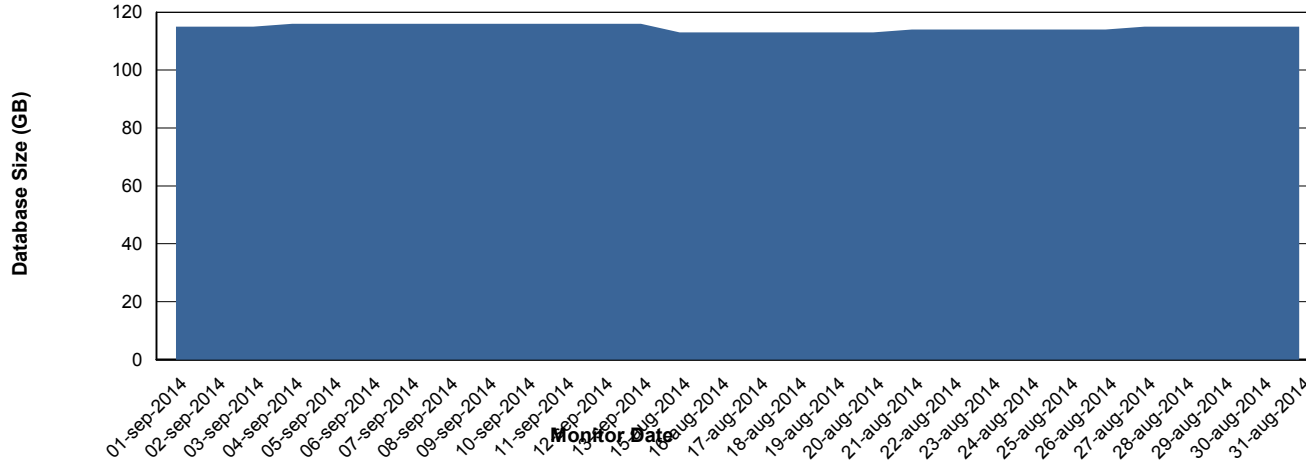

Weekly SLA Customer Report

Customer BCH Production
Database ID 28

DATABASE PERFORMANCE BCHDB_Production

Weekly SLA Customer Report

Customer BCH Production
Database ID 28

DATABASE PERFORMANCE BCHDB_Standby

Weekly SLA Customer Report

Customer BCH Production
 Database ID 28

=====
 DATABASE SIZE BCHDB_Production
 =====

Database growth over last month

=====
 DATABASE TABLESPACES BCHDB_Production
 =====

TOTAL DATABASE SIZE PER TABLESPACE

Date	Tablespace Name	Filesize (Gb)	Usedsize (Gb)	Percentage free
13-9-2014	ABSDATA	26	0	100
	INDX	110	97	12
12-9-2014	ABSDATA	26	0	100
	INDX	110	97	12
11-9-2014	ABSDATA	26	0	100
	INDX	110	96	13
10-9-2014	ABSDATA	26	0	100
	INDX	110	96	13
9-9-2014	ABSDATA	26	0	100
	INDX	110	96	13
8-9-2014	ABSDATA	26	0	100
	INDX	110	96	13
7-9-2014	ABSDATA	26	0	100
	INDX	108	96	11