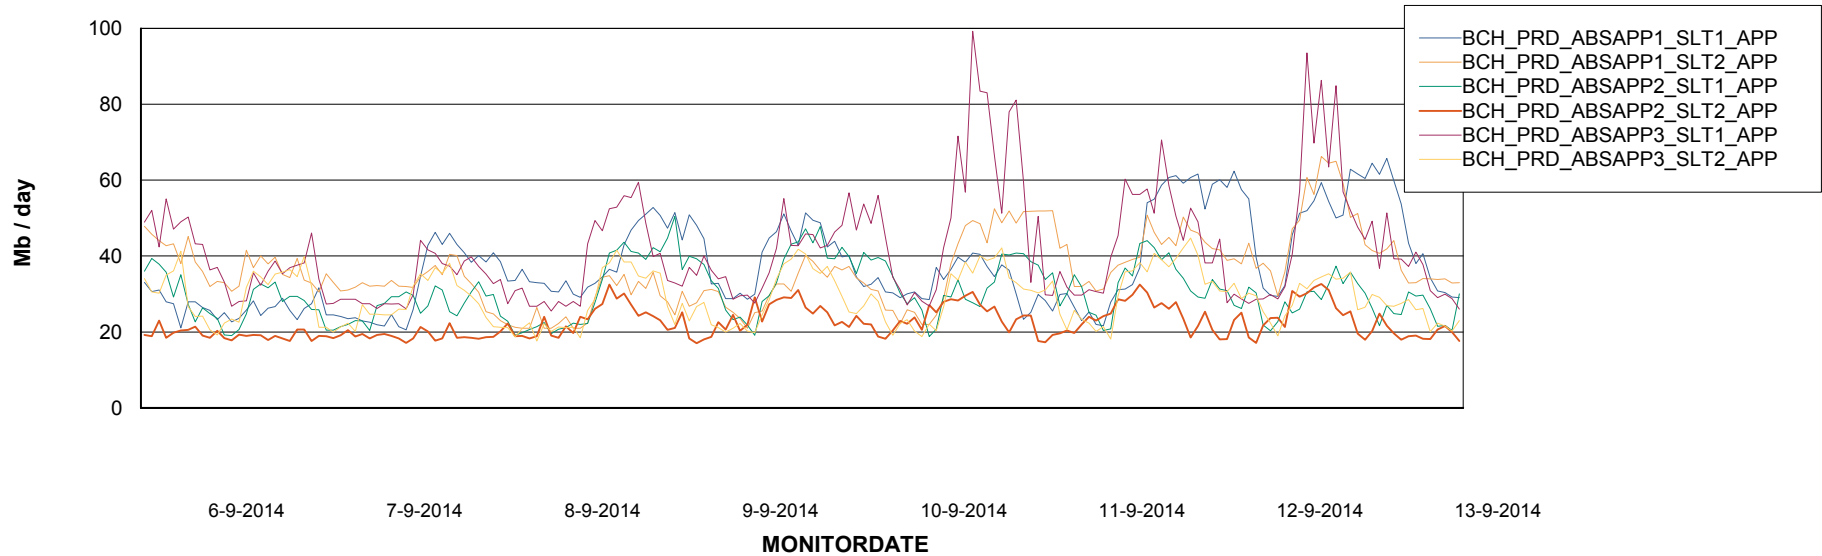

Customer BCH Production
 Database ID 28

=====
 DATABASE SIZE BCHDB_Production
 =====

Database growth over last month

=====
 DATABASE TABLESPACES BCHDB_Production
 =====

TOTAL DATABASE SIZE PER TABLESPACE

Date	Tablespace Name	Filesize (Gb)	Usedsize (Gb)	Percentage free
13-9-2014	ABSDATA	26	0	100
	INDX	110	97	12
12-9-2014	ABSDATA	26	0	100
	INDX	110	97	12
11-9-2014	ABSDATA	26	0	100
	INDX	110	96	13
10-9-2014	ABSDATA	26	0	100
	INDX	110	96	13
9-9-2014	ABSDATA	26	0	100
	INDX	110	96	13
8-9-2014	ABSDATA	26	0	100
	INDX	110	96	13
7-9-2014	ABSDATA	26	0	100
	INDX	108	96	11

Weekly SLA Customer Report

Customer BCH Production
Database ID 28

=====
STANDBY DATABASE HEALTH BCH Production
=====

Recovery lag for last 7 days

Weekly SLA Customer Report

Customer BCH Production
Database ID 28

=====
ABSolute Application Server Services
=====

Disaster per ABS Server

Avg memory used per ABS Server Service

Weekly SLA Customer Report

Customer BCH Production
Database ID 28

=====
ABSolute Application Server Services
=====