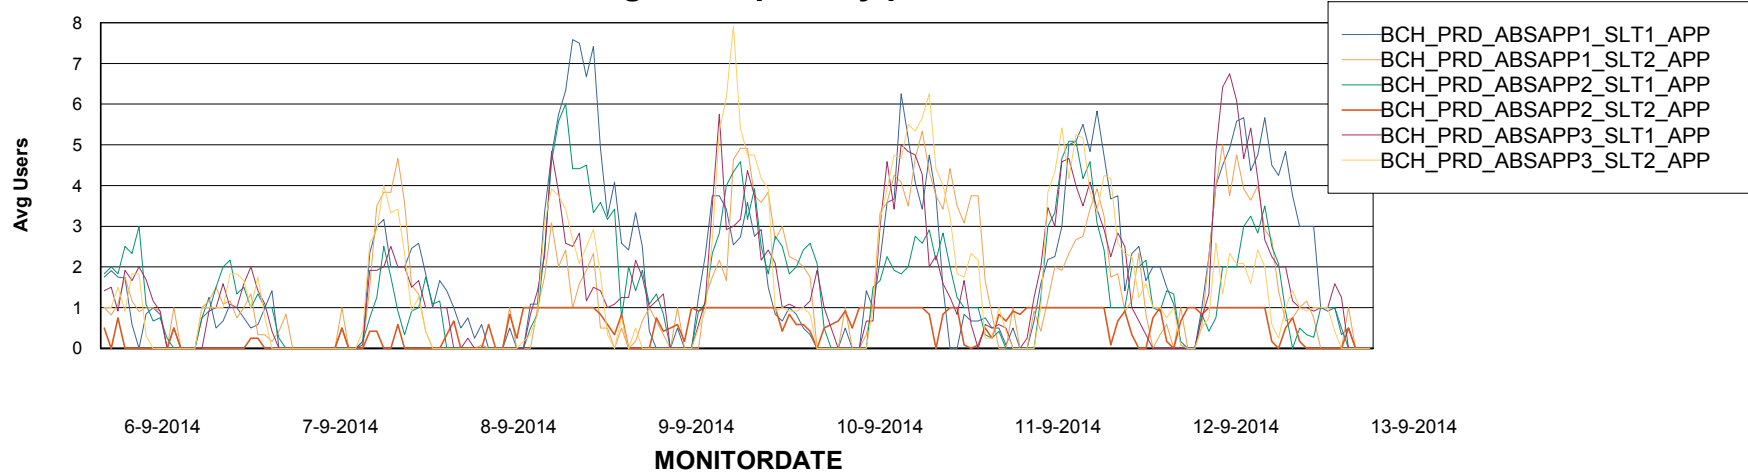

Weekly SLA Customer Report

Customer BCH Production
Database ID 28

=====
ABSolute Application Server Services
=====

Avg users per day per ABS server