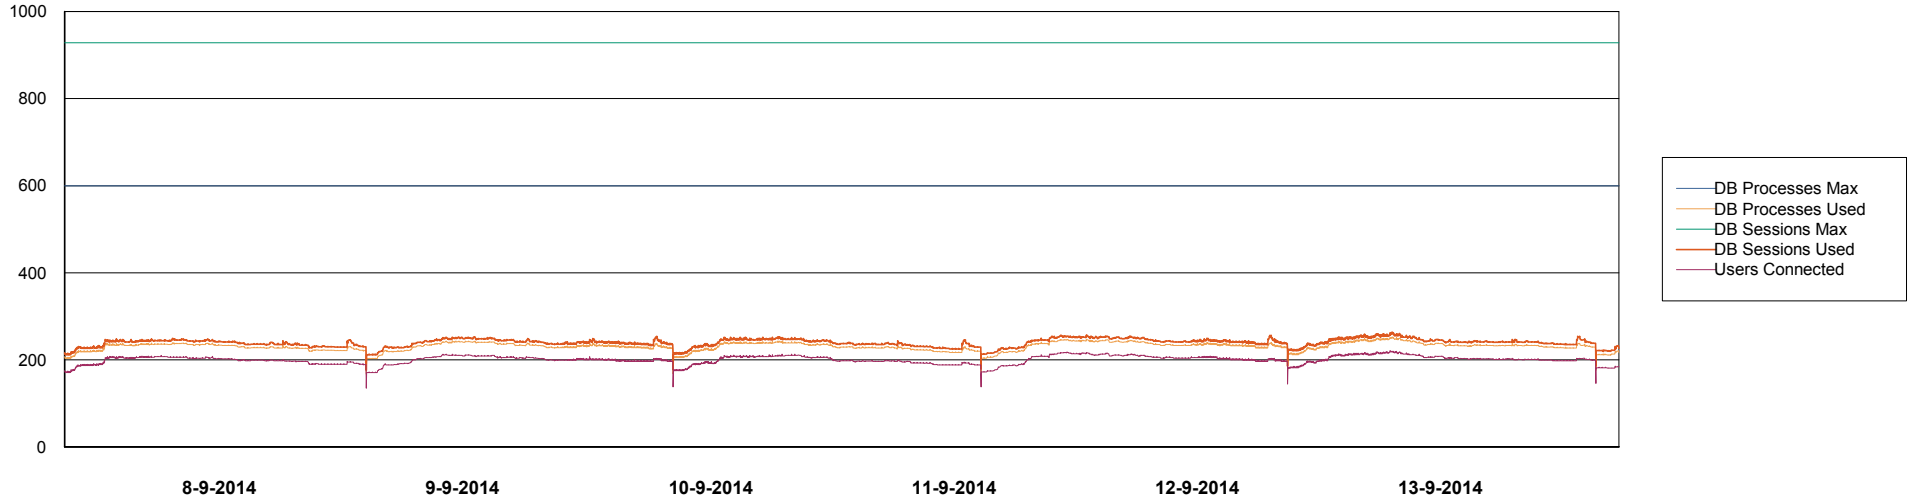

Weekly SLA Customer Report

Customer BCH Production
 Database ID 28

=====
 HARDDISK USAGE BCH_PRD_ORCDB2
 =====

	Total disk space on C (GB)	Free disk space on C (GB)	Total disk space on D (GB)	Free disk space on D (GB)
13-9-2014	278	194	278	62
12-9-2014	278	194	278	65
11-9-2014	278	194	278	68
10-9-2014	278	194	278	71
9-9-2014	278	195	278	73
8-9-2014	278	195	278	77
7-9-2014	278	195	278	80

Weekly SLA Customer Report

Customer BCH Production
Database ID 28

DATABASE PERFORMANCE BCHDB_Production

Weekly SLA Customer Report

Customer BCH Production
Database ID 28

DATABASE PERFORMANCE BCHDB_Standby

Weekly SLA Customer Report