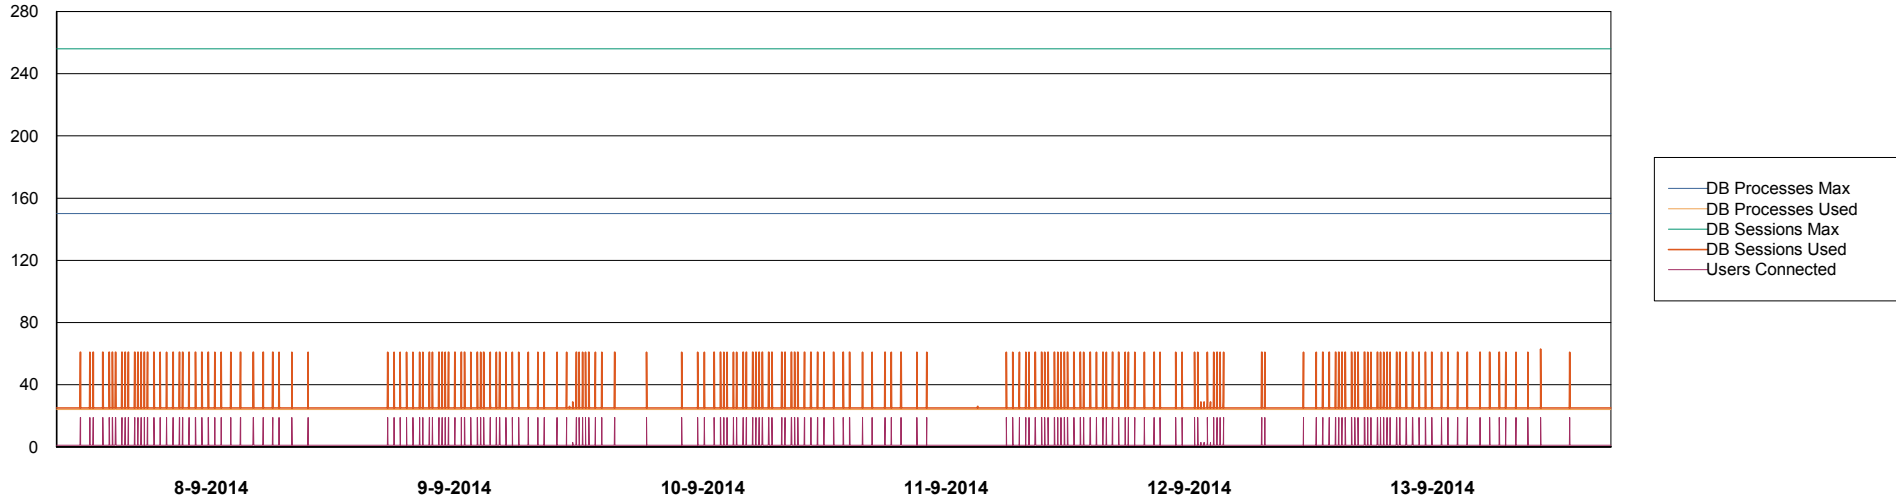

Weekly SLA Customer Report

Customer BCH Production
Database ID 28

DATABASE PERFORMANCE BCHDB_Production

Weekly SLA Customer Report

Customer BCH Production
Database ID 28

DATABASE PERFORMANCE BCHDB_Standby

Weekly SLA Customer Report

Customer BCH Production
 Database ID 28

=====
 DATABASE SIZE BCHDB_Production
 =====

Database growth over last month

=====
 DATABASE TABLESPACES BCHDB_Production
 =====

TOTAL DATABASE SIZE PER TABLESPACE

Date	Tablespace Name	Filesize (Gb)	Usedsize (Gb)	Percentage free
13-9-2014	ABSDATA	26	0	100
	INDX	110	97	12
12-9-2014	ABSDATA	26	0	100
	INDX	110	97	12
11-9-2014	ABSDATA	26	0	100
	INDX	110	96	13
10-9-2014	ABSDATA	26	0	100
	INDX	110	96	13
9-9-2014	ABSDATA	26	0	100
	INDX	110	96	13
8-9-2014	ABSDATA	26	0	100
	INDX	110	96	13
7-9-2014	ABSDATA	26	0	100
	INDX	108	96	11