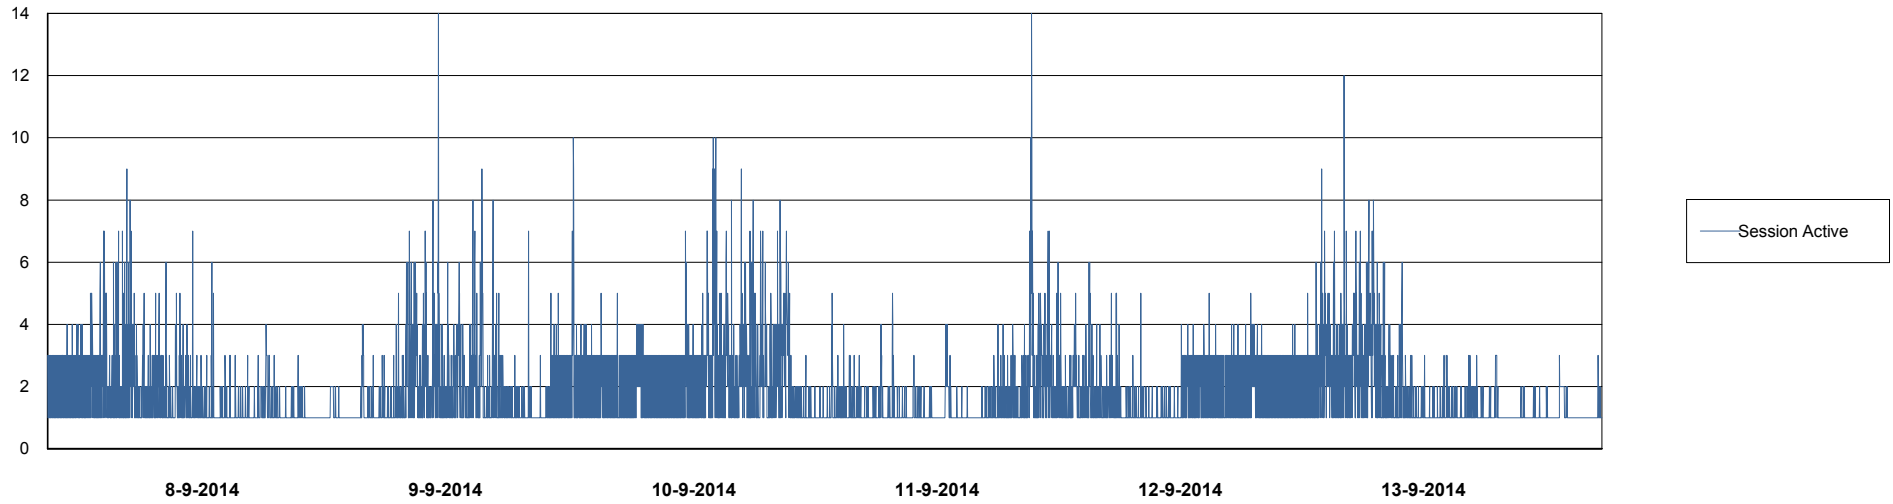

DATABASE PERFORMANCE BCHDB_Production