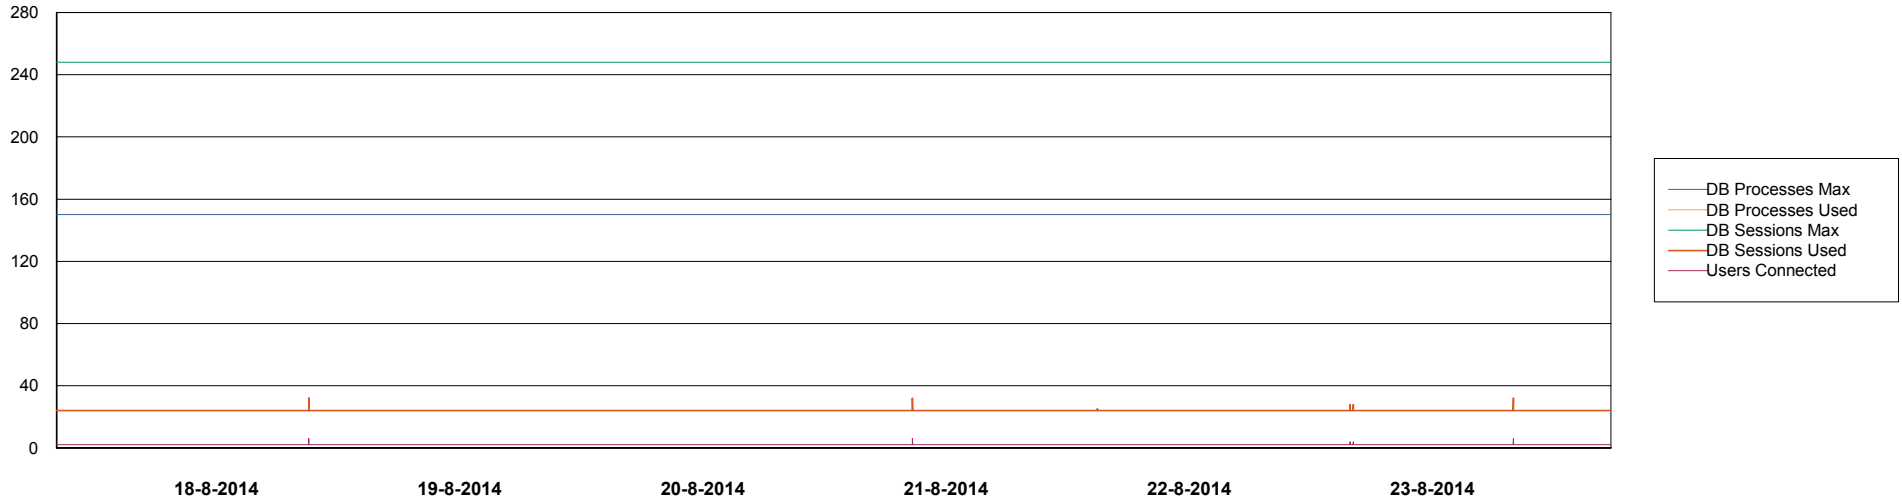

Weekly SLA Customer Report

Customer RSS Production
Database ID 52

DATABASE PERFORMANCE RSSDB_Production

Weekly SLA Customer Report

Customer RSS Production
Database ID 52

DATABASE PERFORMANCE RSSDB_Standby

Weekly SLA Customer Report