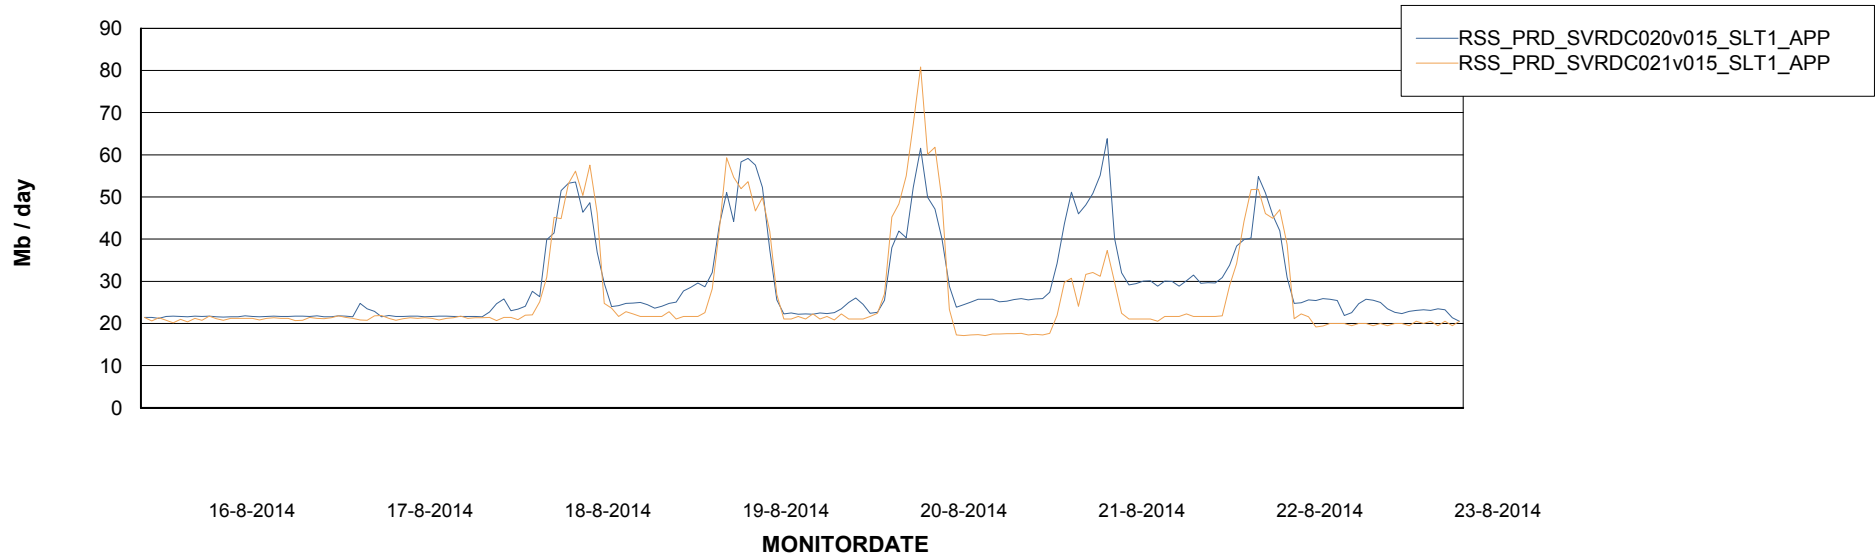

Weekly SLA Customer Report

Customer RSS Production
Database ID 52

=====
STANDBY DATABASE HEALTH RSS Production
=====

Recovery lag for last 7 days

Weekly SLA Customer Report

Customer RSS Production
Database ID 52

=====
ABSolute Application Server Services
=====

Disaster per ABS Server

Avg memory used per ABS Server Service

Weekly SLA Customer Report

Customer RSS Production
Database ID 52

=====
ABSolute Application Server Services
=====