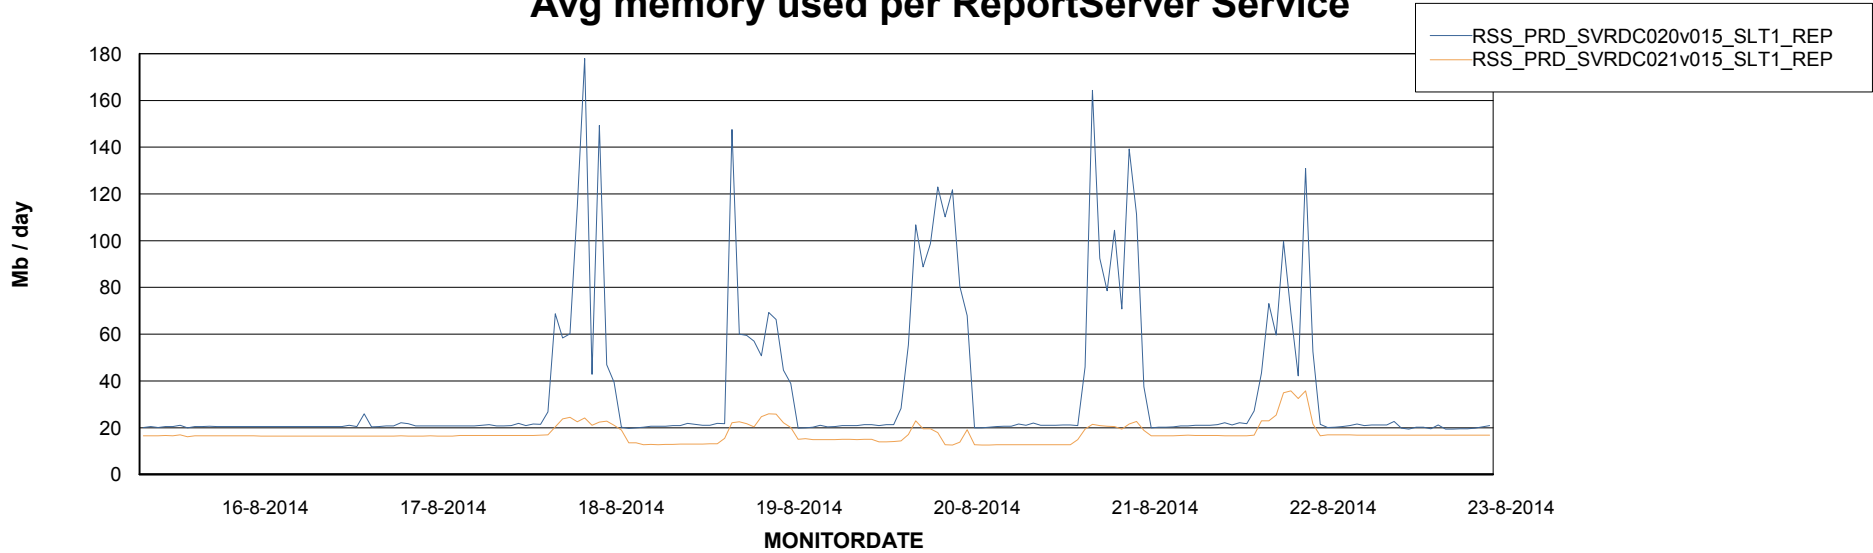

Avg users per day per ABS server

Weekly SLA Customer Report

Customer RSS Production
Database ID 52

=====
ABSolute Application ReportServer Services
=====

Disaster per ReportServer

Avg memory used per ReportServer Service