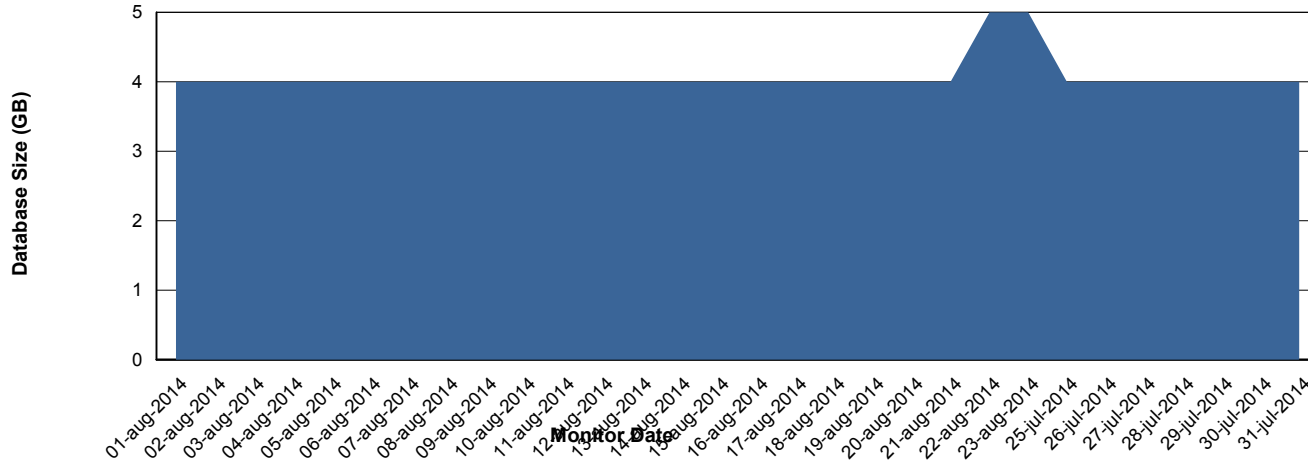

Weekly SLA Customer Report

Customer RSS Production
Database ID 52

=====
DATABASE SIZE RSSDB_Production
=====

Database growth over last month

=====
DATABASE TABLESPACES RSSDB_Production
=====

TOTAL DATABASE SIZE PER TABLESPACE

Date	Tablespace Name	Filesize (Gb)	Usedsize (Gb)	Percentage free
23-8-2014	ABSDATA	1	0	100
	INDX	3	1	67
22-8-2014	ABSDATA	1	0	100
	INDX	3	1	67
21-8-2014	ABSDATA	1	0	100
	INDX	3	1	67
20-8-2014	ABSDATA	1	0	100
	INDX	2	1	50
19-8-2014	ABSDATA	1	0	100
	INDX	2	1	50
18-8-2014	ABSDATA	1	0	100
	INDX	2	1	50
17-8-2014	ABSDATA	1	0	100
	INDX	2	1	50