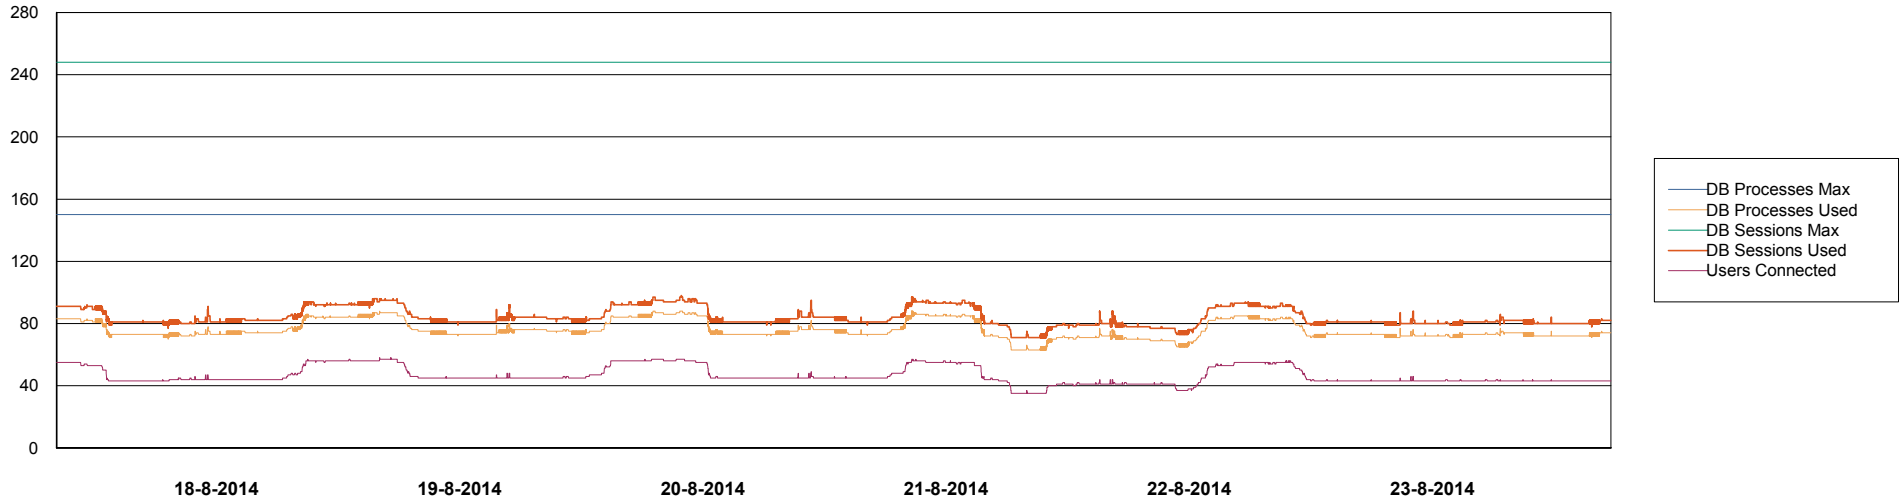

DATABASE PERFORMANCE RSSDB_Production