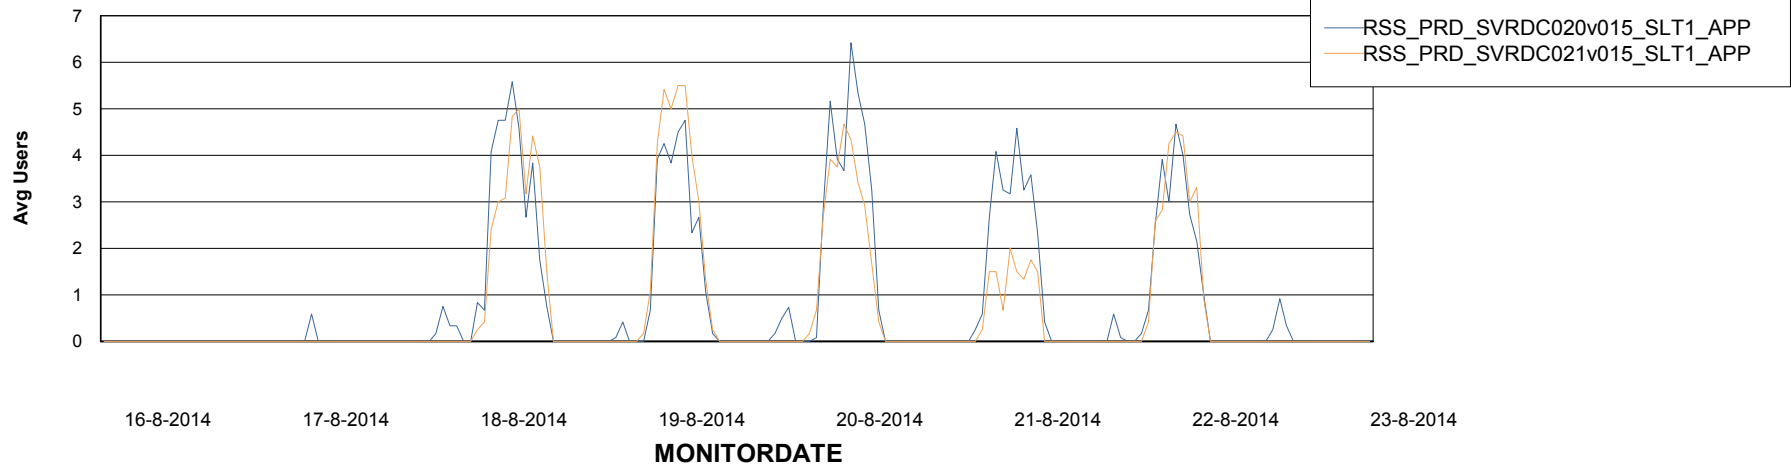

Weekly SLA Customer Report

Customer RSS Production
Database ID 52

=====
ABSolute Application Server Services
=====

Avg users per day per ABS server