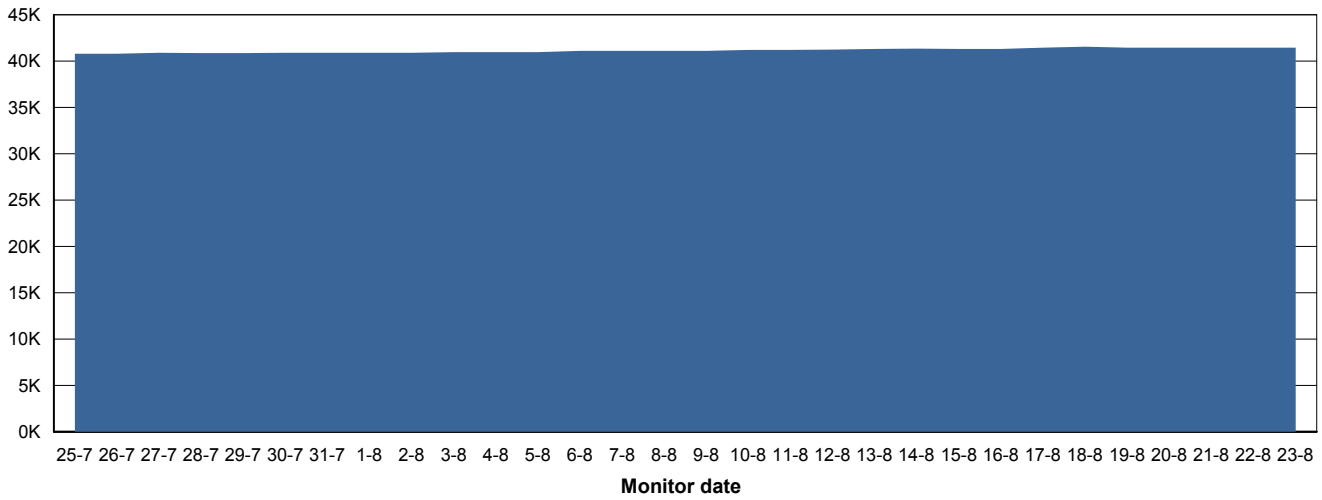

Weekly SLA Customer Report

DATABASE SIZE

Date	Total Mb	Used Mb	Percentage Free
23-aug-2014	57,200	41,457	28
22-aug-2014	57,200	41,457	28
21-aug-2014	57,200	41,460	28
20-aug-2014	57,200	41,458	28
19-aug-2014	57,200	41,456	28
18-aug-2014	57,200	41,553	27
17-aug-2014	57,200	41,449	28

Database growth over last month