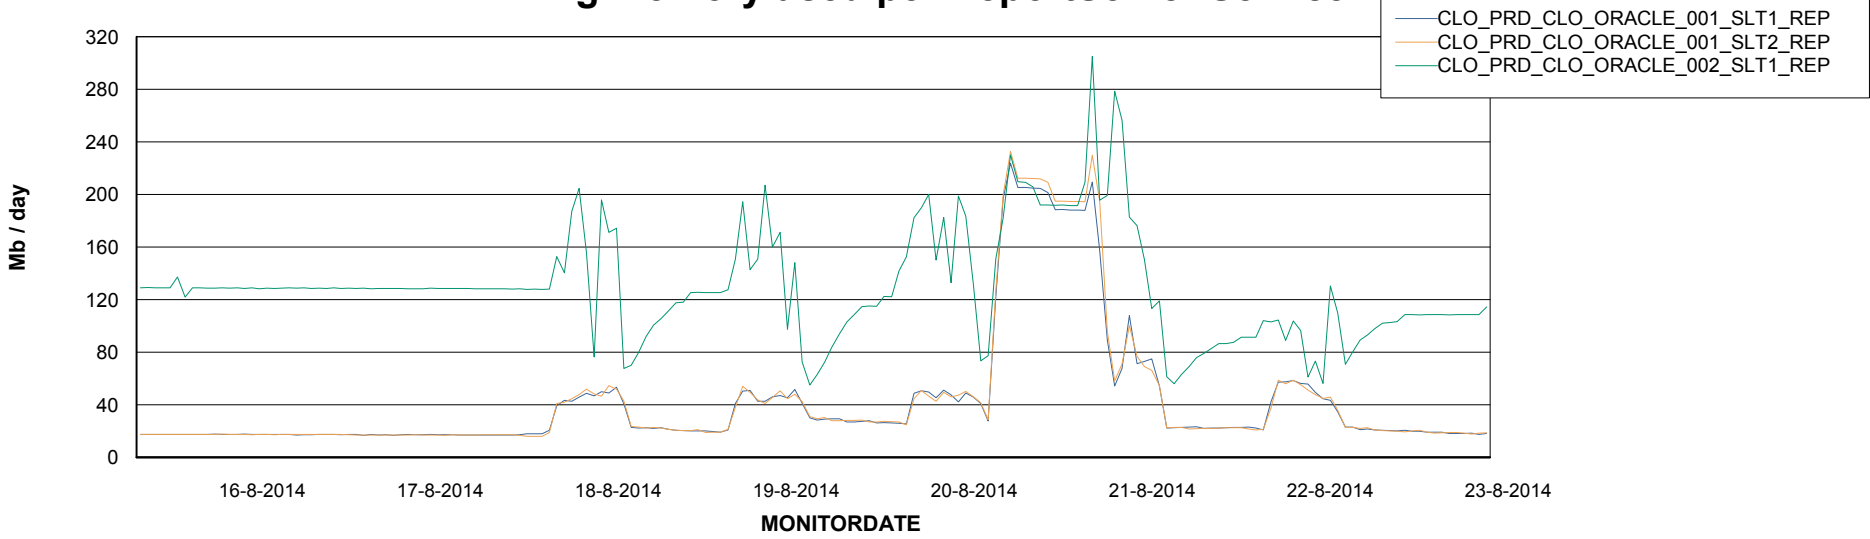

Avg users per day per ABS server

Weekly SLA Customer Report

Customer CLO Production
Database ID 38

=====
ABSolute Application ReportServer Services
=====

Disaster per ReportServer

Avg memory used per ReportServer Service