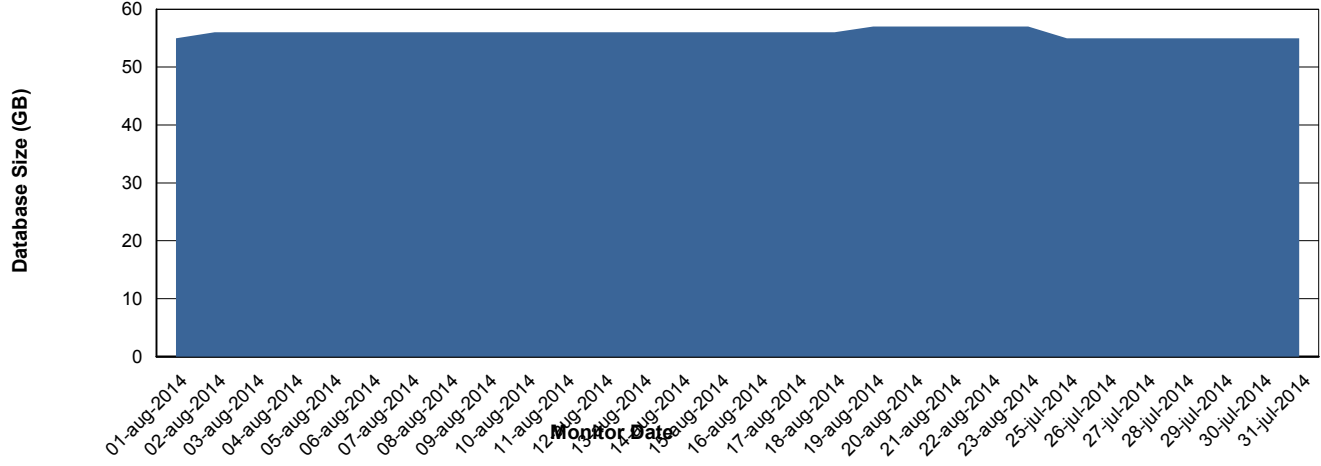

Weekly SLA Customer Report

Customer CLO Production
Database ID 38

=====
DATABASE SIZE CLODB_Production
=====

Database growth over last month

=====
DATABASE TABLESPACES CLODB_Production
=====

TOTAL DATABASE SIZE PER TABLESPACE

Date	Tablespace Name	Filesize (Gb)	Usedsize (Gb)	Percentage free
23-8-2014	ABSDATA	34	30	12
	INDX	37	30	19
22-8-2014	ABSDATA	34	30	12
	INDX	37	30	19
21-8-2014	ABSDATA	34	30	12
	INDX	37	30	19
20-8-2014	ABSDATA	34	30	12
	INDX	37	30	19
19-8-2014	ABSDATA	34	30	12
	INDX	37	30	19
18-8-2014	ABSDATA	34	30	12
	INDX	37	30	19
17-8-2014	ABSDATA	34	30	12
	INDX	37	29	22