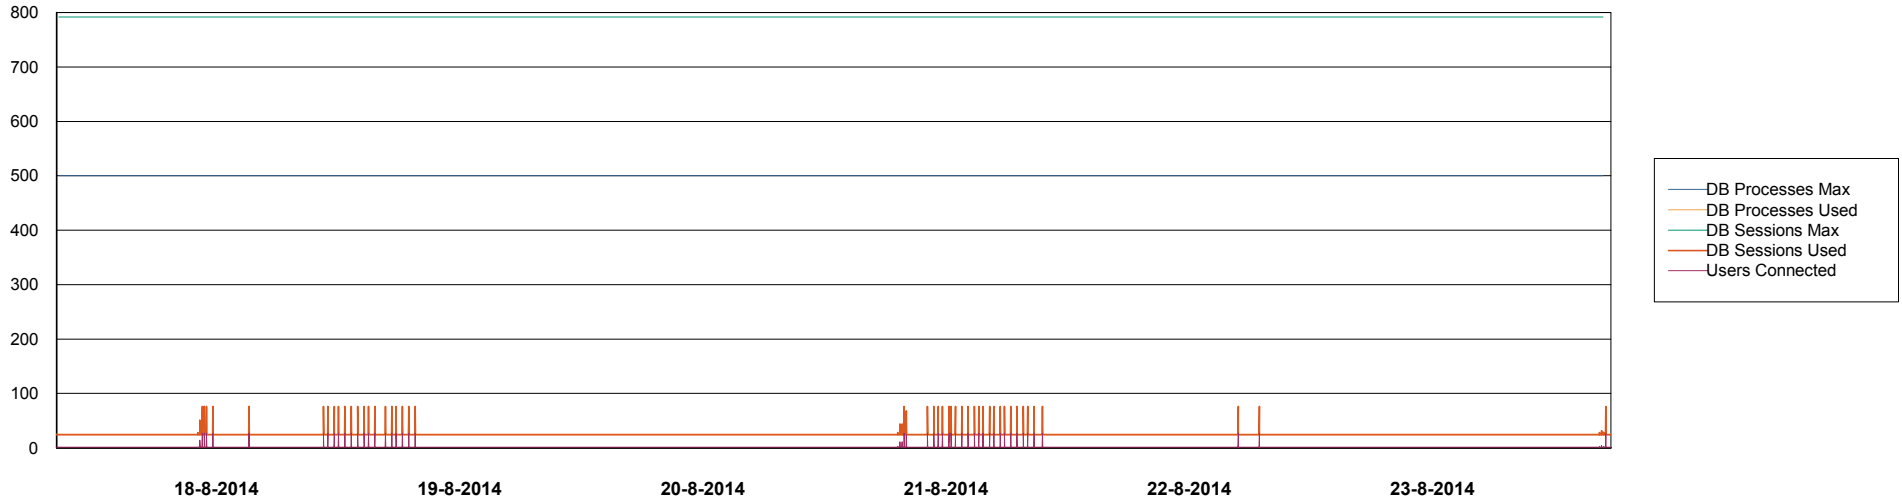

Weekly SLA Customer Report

Customer CLO Production
Database ID 38

DATABASE PERFORMANCE CLODB_Production

Weekly SLA Customer Report

Customer CLO Production
Database ID 38

DATABASE PERFORMANCE CLODB_Standby

Weekly SLA Customer Report