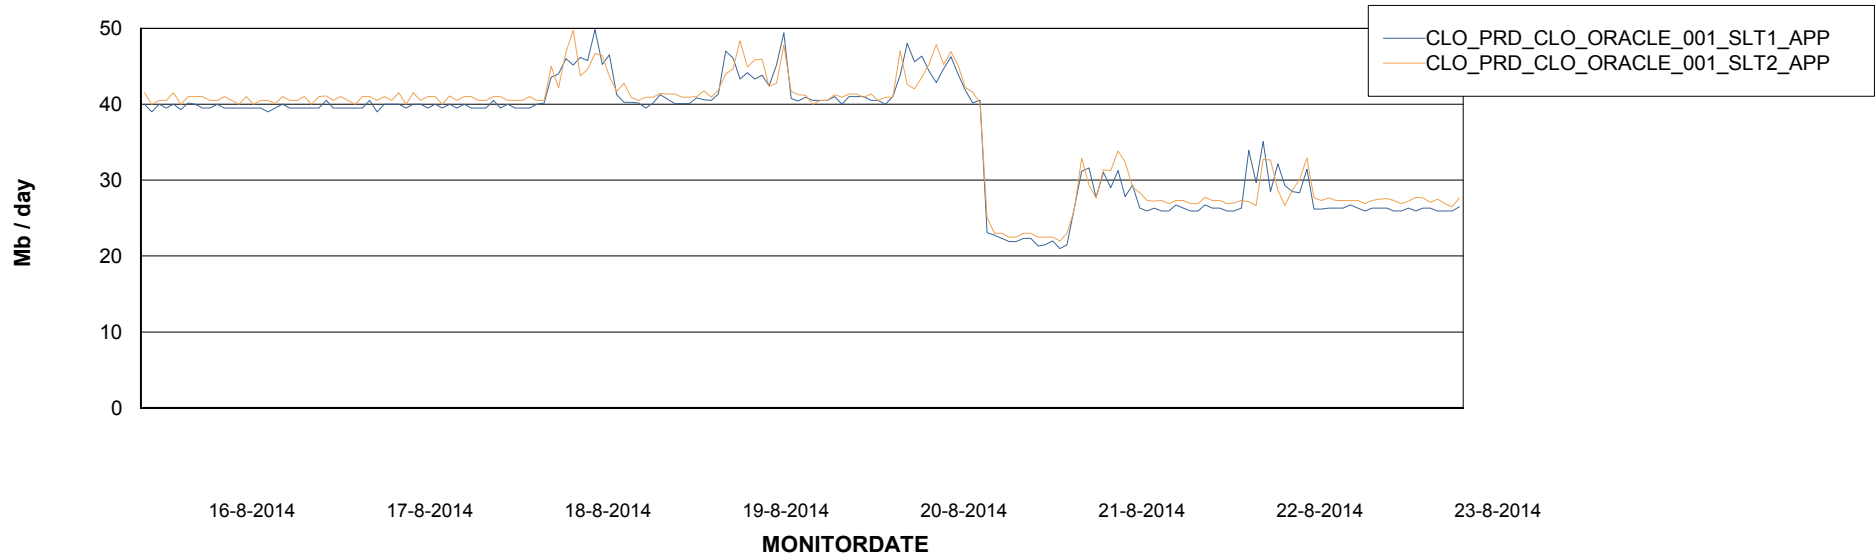

Avg memory used per ABS Server Service