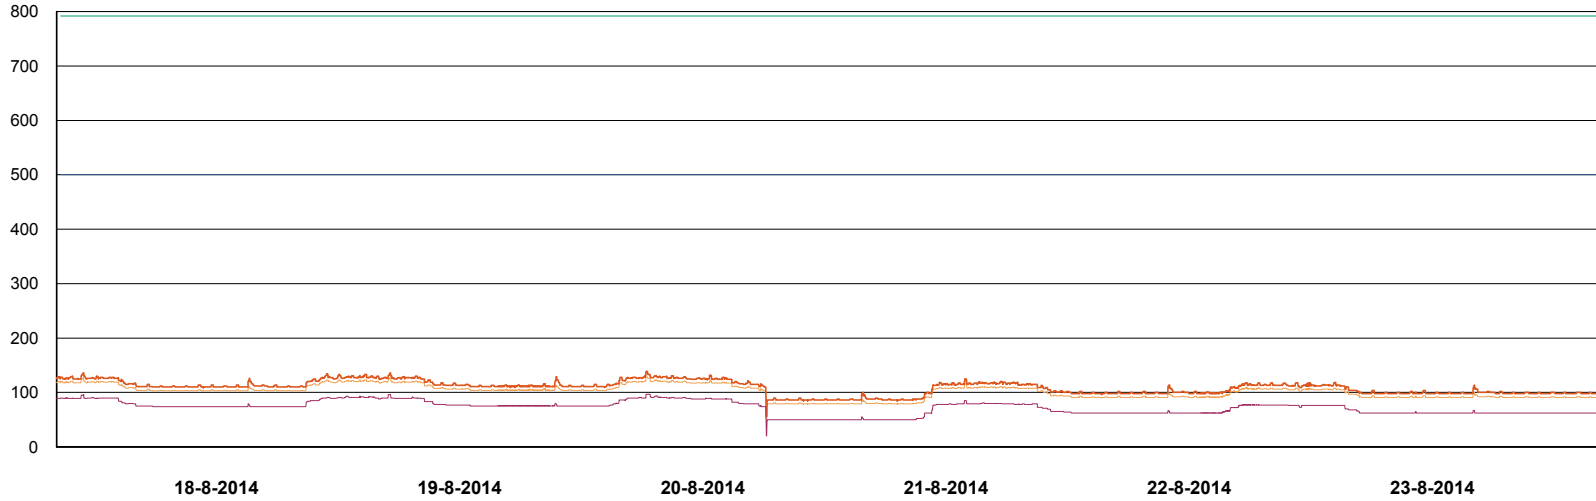

DATABASE PERFORMANCE CLODB_Production