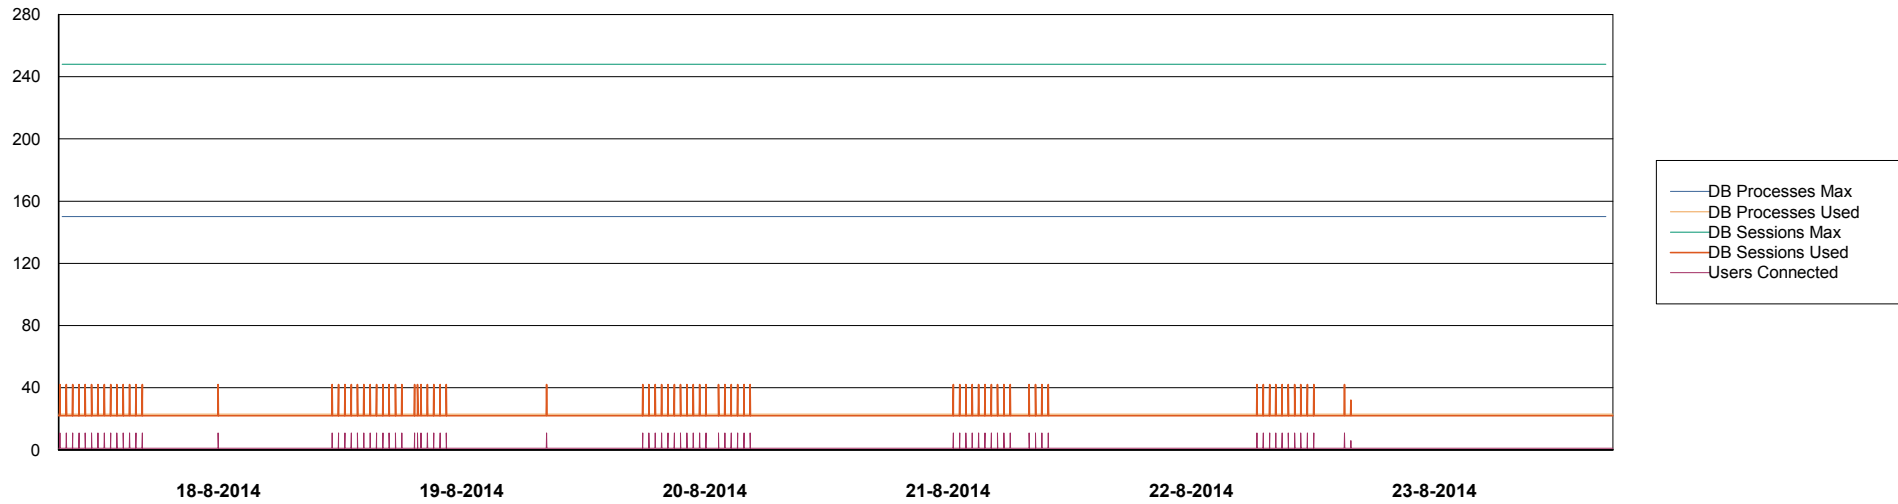

DATABASE PERFORMANCE CIWDB_Standby