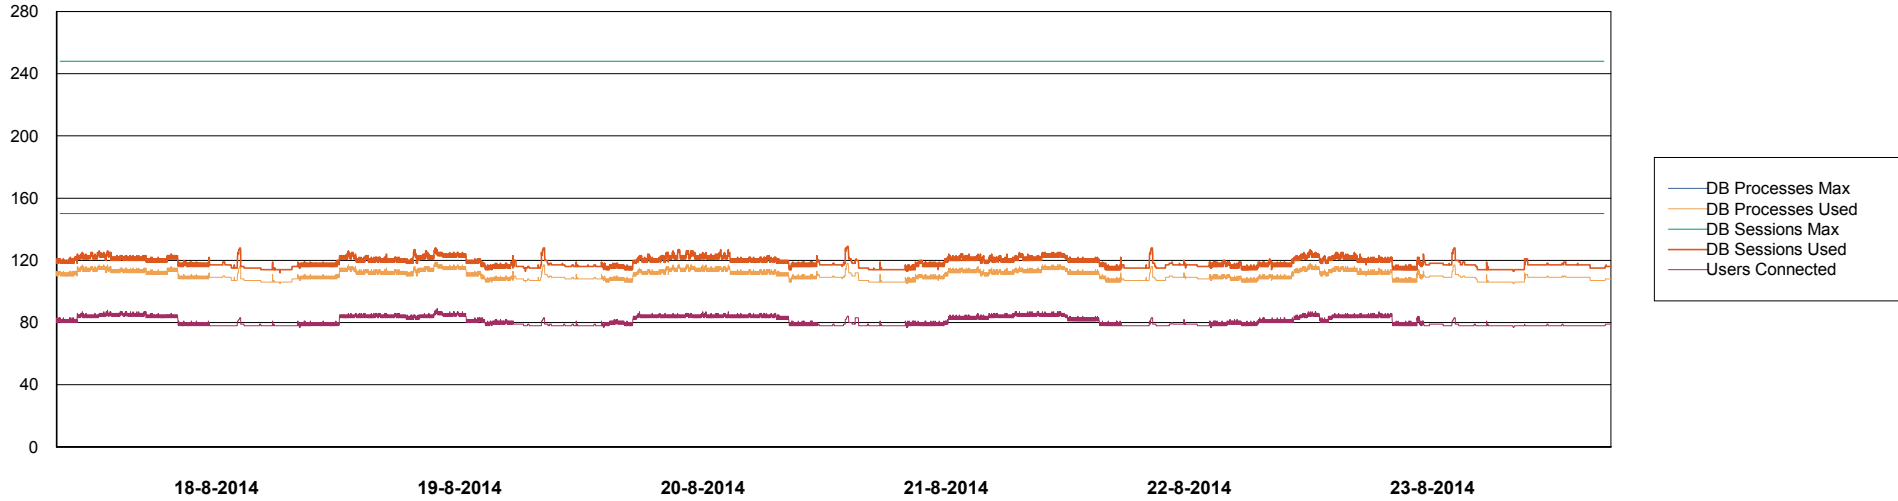

DATABASE PERFORMANCE CIWDB_Production