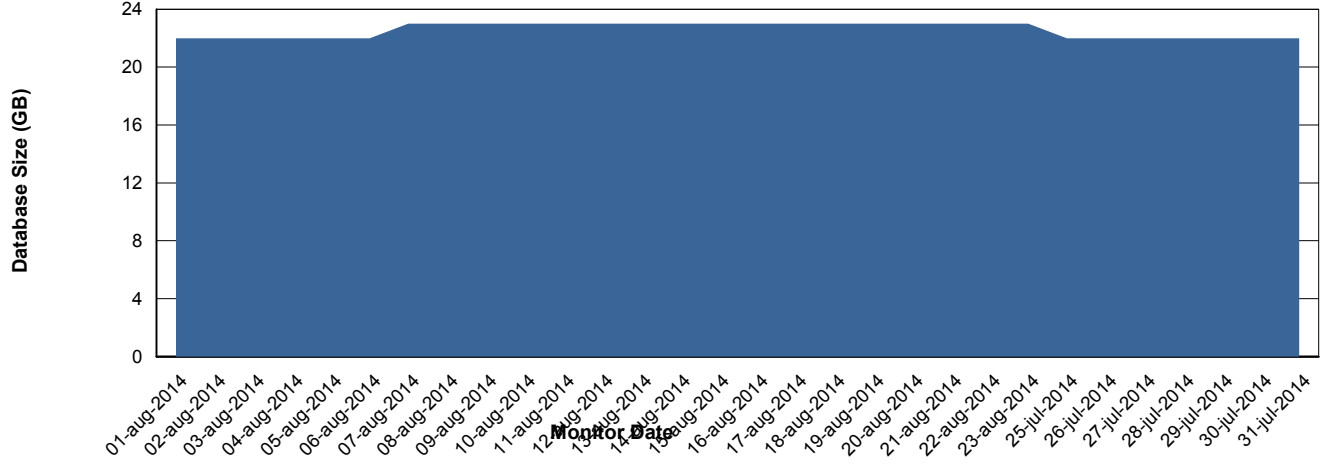

Weekly SLA Customer Report

Customer CIW Production
Database ID 45

=====
DATABASE SIZE CIWDB_Production
=====

Database growth over last month

=====
DATABASE TABLESPACES CIWDB_Production
=====

TOTAL DATABASE SIZE PER TABLESPACE

Date	Tablespace Name	Filesize (Gb)	Usedsize (Gb)	Percentage free
23-8-2014	ABSDATA	27	21	22
	INDX	3	2	33
22-8-2014	ABSDATA	27	21	22
	INDX	3	2	33
21-8-2014	ABSDATA	27	21	22
	INDX	3	2	33
20-8-2014	ABSDATA	27	21	22
	INDX	3	2	33
19-8-2014	ABSDATA	27	20	26
	INDX	3	1	67
18-8-2014	ABSDATA	27	20	26
	INDX	3	1	67
17-8-2014	ABSDATA	27	20	26
	INDX	3	1	67