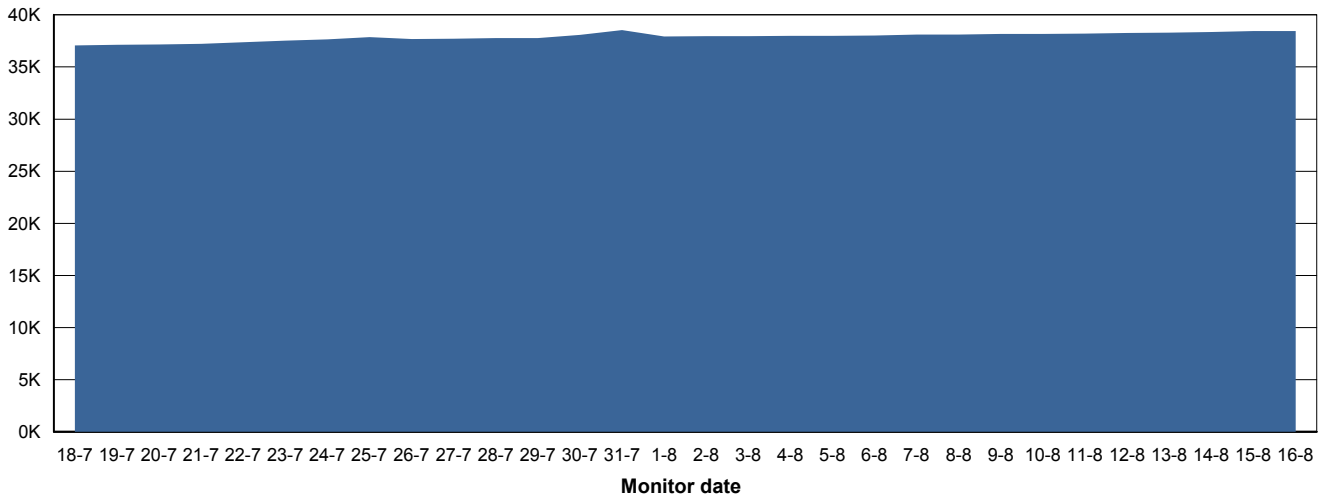

Weekly SLA Customer Report

DATABASE SIZE

Date	Total Mb	Used Mb	Percentage Free
16-aug-2014	46,060	38,438	17
15-aug-2014	46,060	38,436	17
14-aug-2014	46,060	38,351	17
13-aug-2014	46,060	38,294	17
12-aug-2014	46,050	38,255	17
11-aug-2014	46,050	38,198	17
10-aug-2014	46,050	38,167	17

Database growth over last month