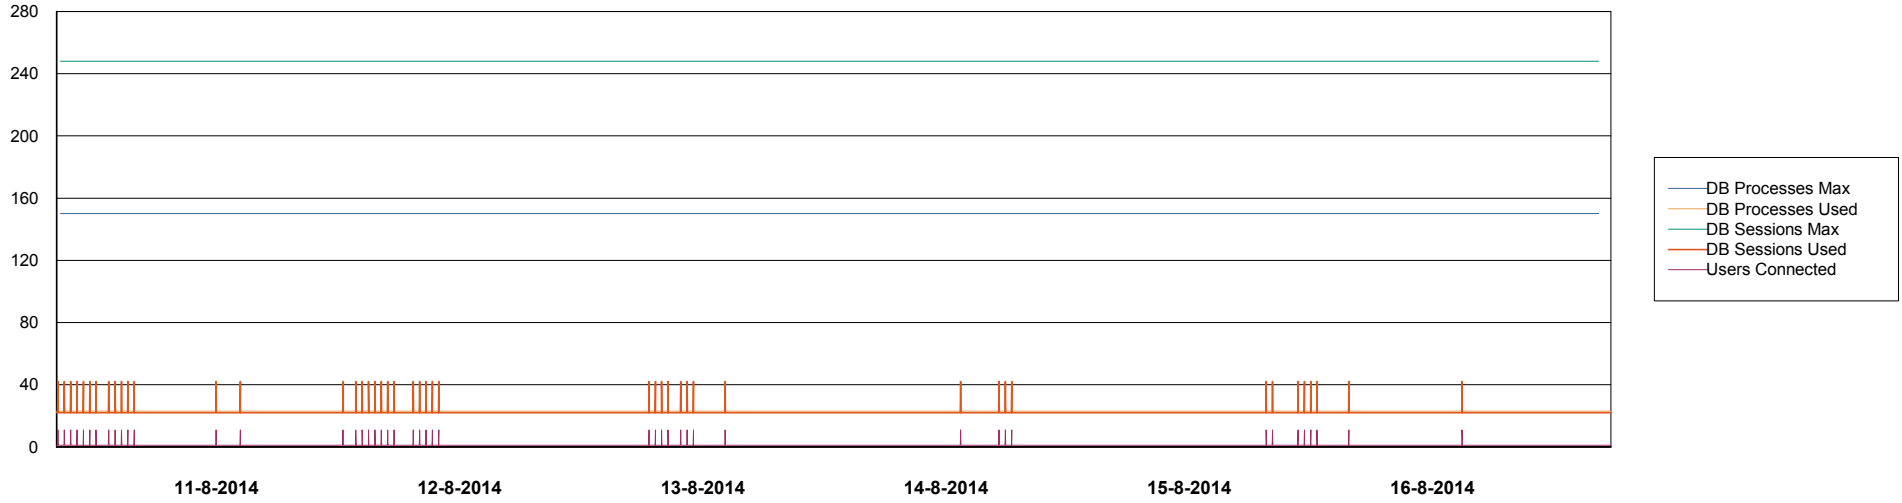

DATABASE PERFORMANCE CIWDB_Standby