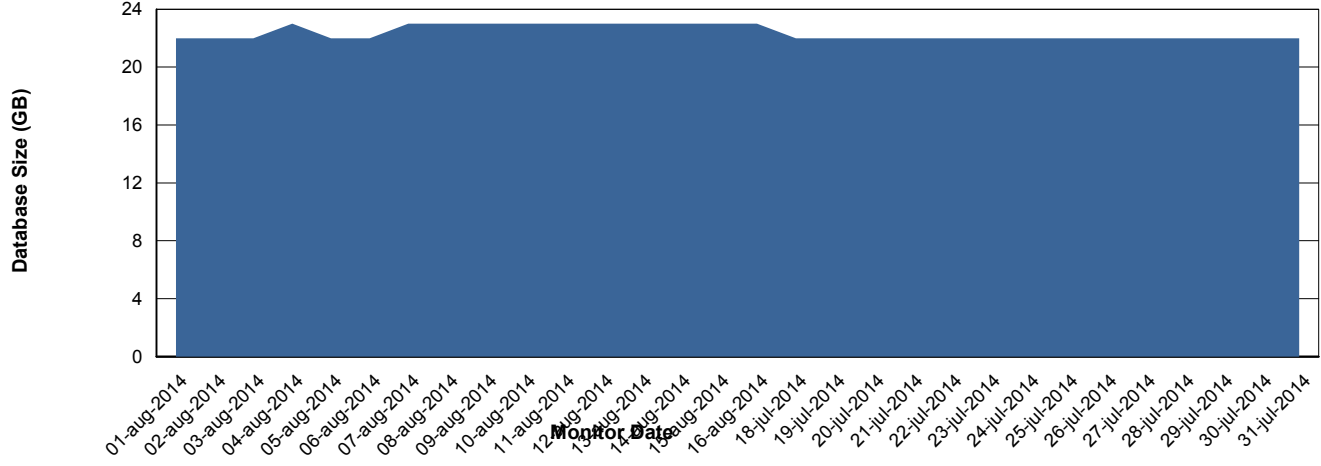

Weekly SLA Customer Report

Customer CIW Production
Database ID 45

=====
DATABASE SIZE CIWDB_Production
=====

Database growth over last month

=====
DATABASE TABLESPACES CIWDB_Production
=====

TOTAL DATABASE SIZE PER TABLESPACE

Date	Tablespace Name	Filesize (Gb)	Usedsize (Gb)	Percentage free
16-8-2014	ABSDATA	27	20	26
	INDX	3	1	67
15-8-2014	ABSDATA	27	20	26
	INDX	3	1	67
14-8-2014	ABSDATA	27	20	26
	INDX	3	1	67
13-8-2014	ABSDATA	27	20	26
	INDX	3	1	67
12-8-2014	ABSDATA	27	20	26
	INDX	3	1	67
11-8-2014	ABSDATA	27	20	26
	INDX	3	1	67
10-8-2014	ABSDATA	27	20	26
	INDX	3	1	67