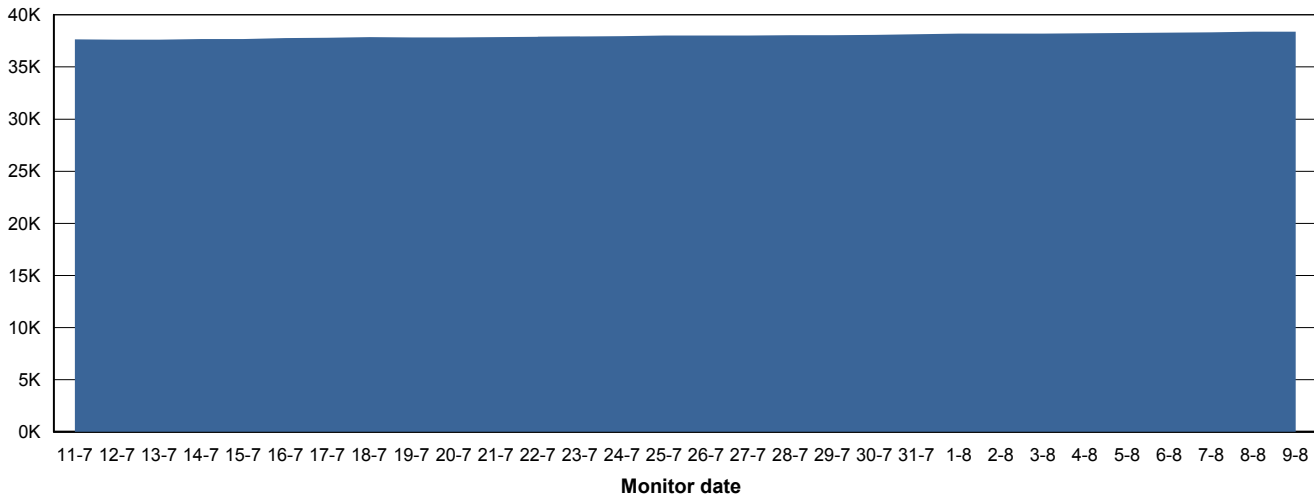

Weekly SLA Customer Report

DATABASE SIZE

Date	Total Mb	Used Mb	Percentage Free
09-aug-2014	54,573	38,388	30
08-aug-2014	54,573	38,395	30
07-aug-2014	54,573	38,336	30
06-aug-2014	54,573	38,288	30
05-aug-2014	54,573	38,260	30
04-aug-2014	54,573	38,224	30
03-aug-2014	54,573	38,186	30

Database growth over last month