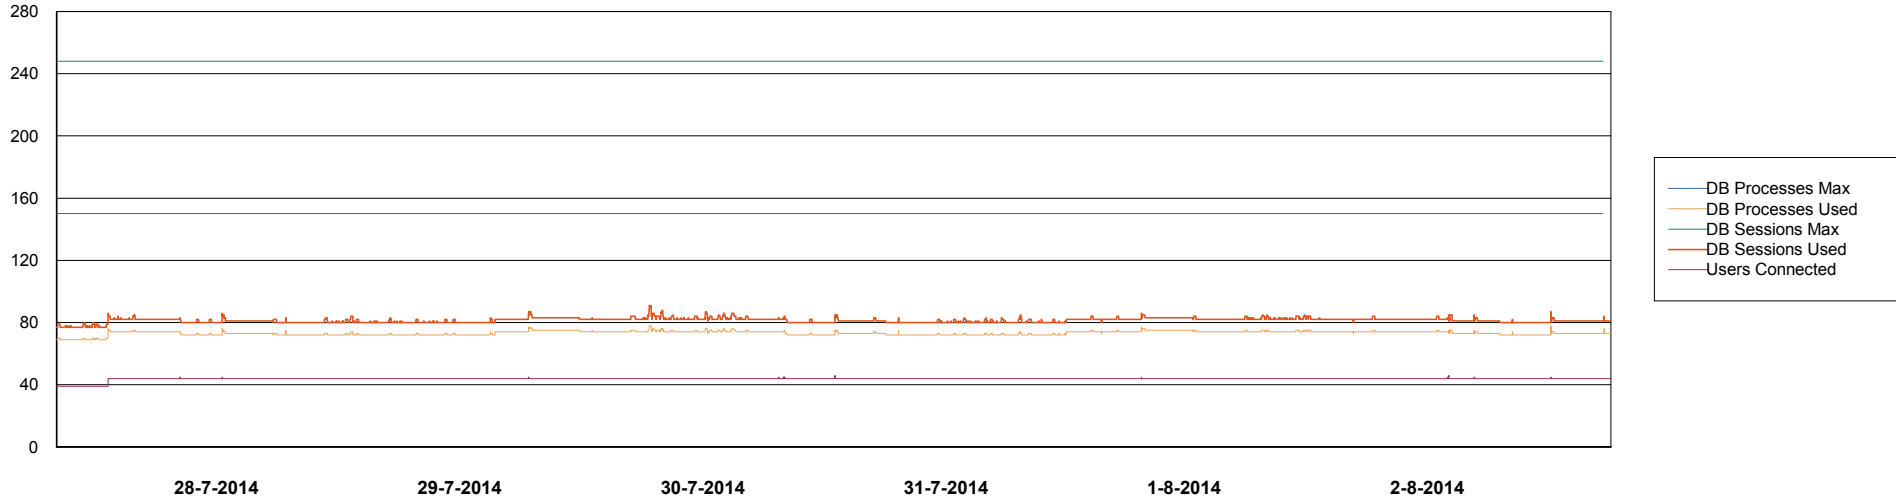

DATABASE PERFORMANCE JWRDB_Production