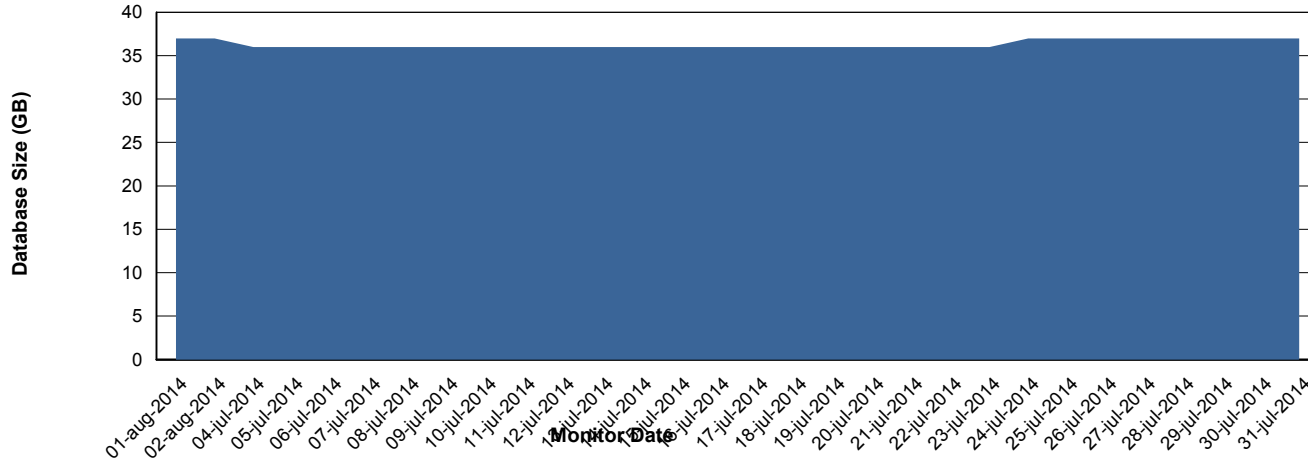

Database growth over last month

=====
DATABASE TABLESPACES JWRDB_Production
=====

TOTAL DATABASE SIZE PER TABLESPACE

Date	Tablespace Name	Filesize (Gb)	Usedsize (Gb)	Percentage free
2-8-2014	ABSDATA	15	11	27
	INDX	30	25	17
1-8-2014	ABSDATA	15	11	27
	INDX	30	25	17
31-7-2014	ABSDATA	15	11	27
	INDX	30	25	17
30-7-2014	ABSDATA	15	11	27
	INDX	30	25	17
29-7-2014	ABSDATA	15	11	27
	INDX	30	25	17
28-7-2014	ABSDATA	15	11	27
	INDX	30	25	17
27-7-2014	ABSDATA	15	11	27
	INDX	30	25	17