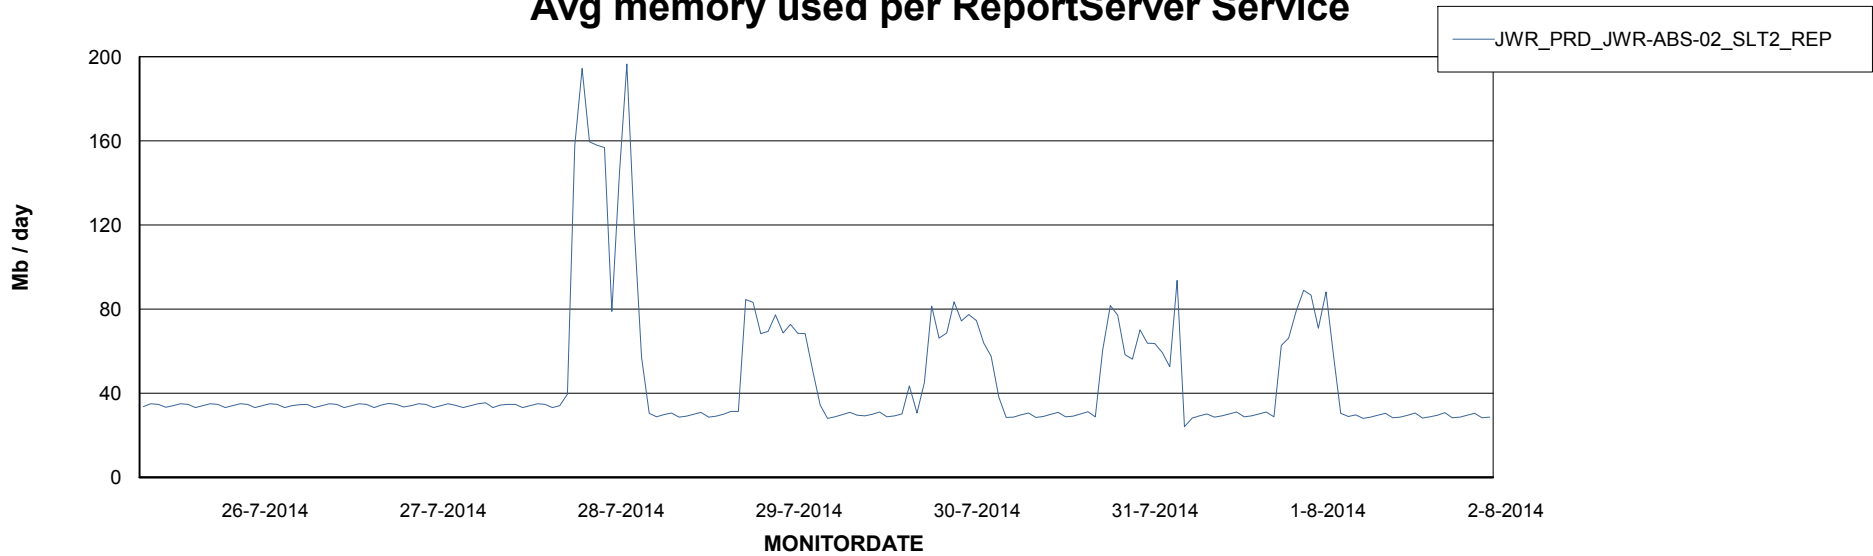

Avg memory used per ReportServer Service