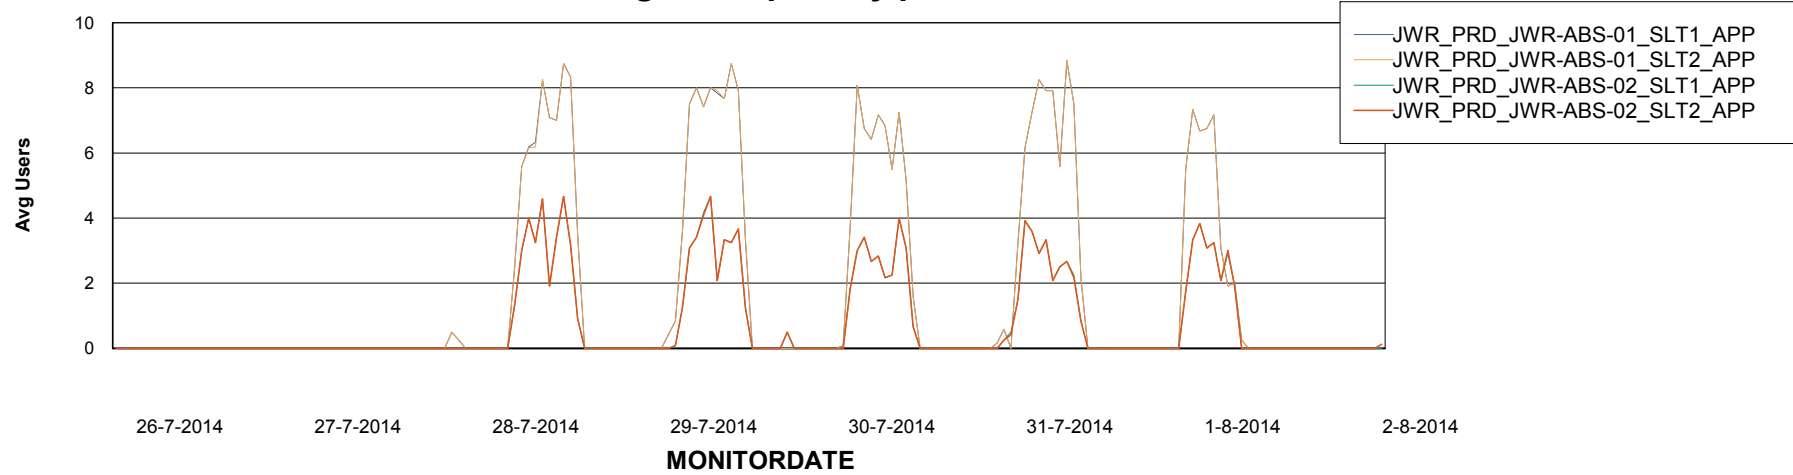

=====
ABSolute Application Server Services
=====

Avg users per day per ABS server