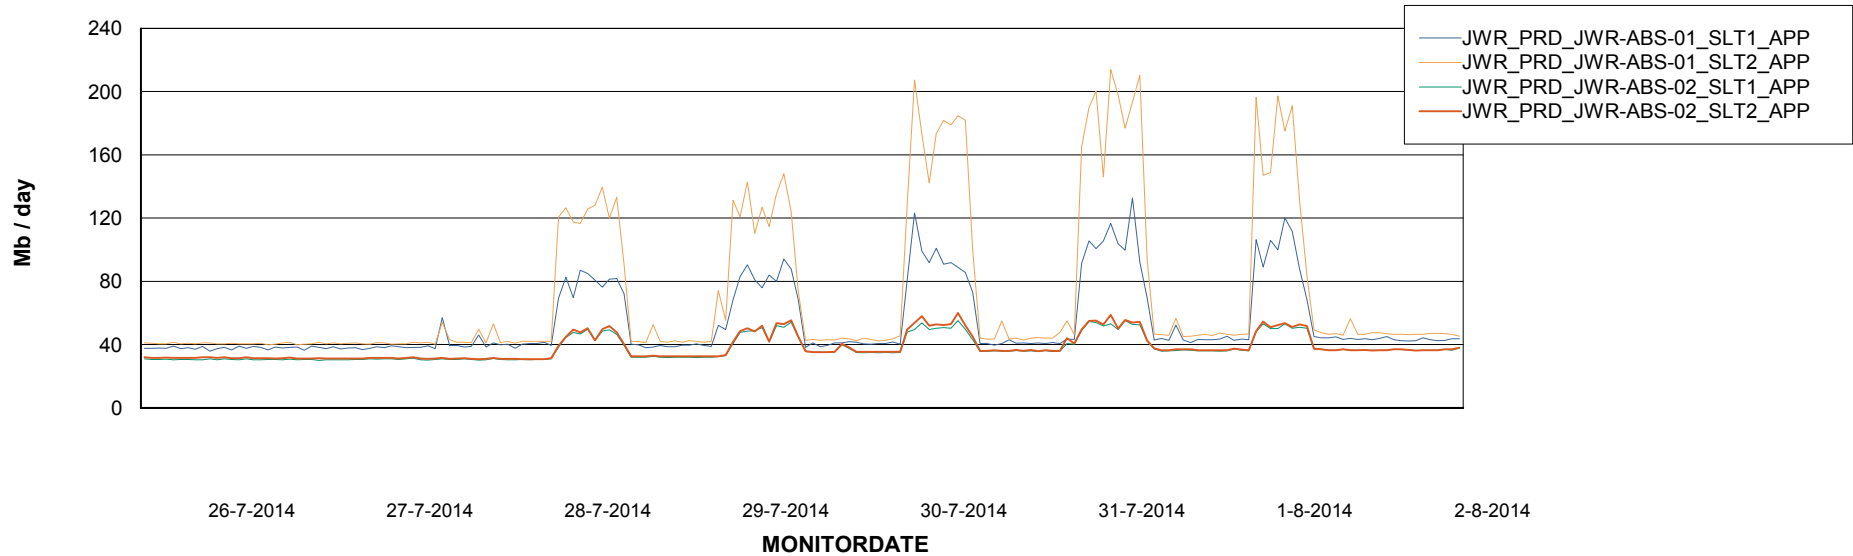

Avg memory used per ABS Server Service