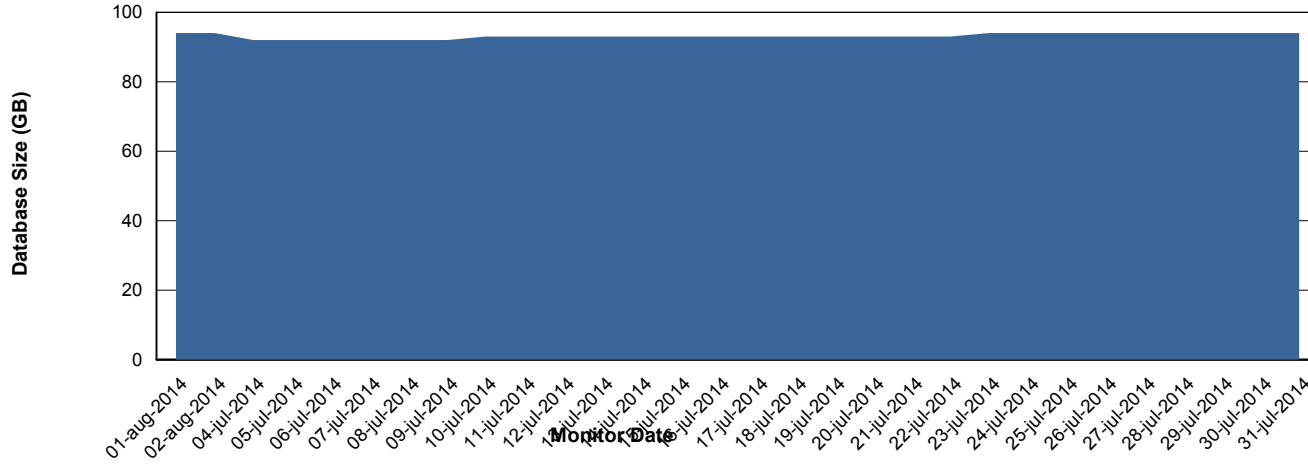

Database growth over last month

=====
DATABASE TABLESPACES FISDB_Production
=====

TOTAL DATABASE SIZE PER TABLESPACE

Date	Tablespace Name	Filesize (Gb)	Usedsize (Gb)	Percentage free
2-8-2014	ABSDATA	51	40	22
	INDX	61	50	18
1-8-2014	ABSDATA	51	40	22
	INDX	61	50	18
31-7-2014	ABSDATA	51	40	22
	INDX	61	50	18
30-7-2014	ABSDATA	51	40	22
	INDX	61	50	18
29-7-2014	ABSDATA	51	40	22
	INDX	61	50	18
28-7-2014	ABSDATA	51	40	22
	INDX	61	50	18
27-7-2014	ABSDATA	51	40	22
	INDX	61	50	18