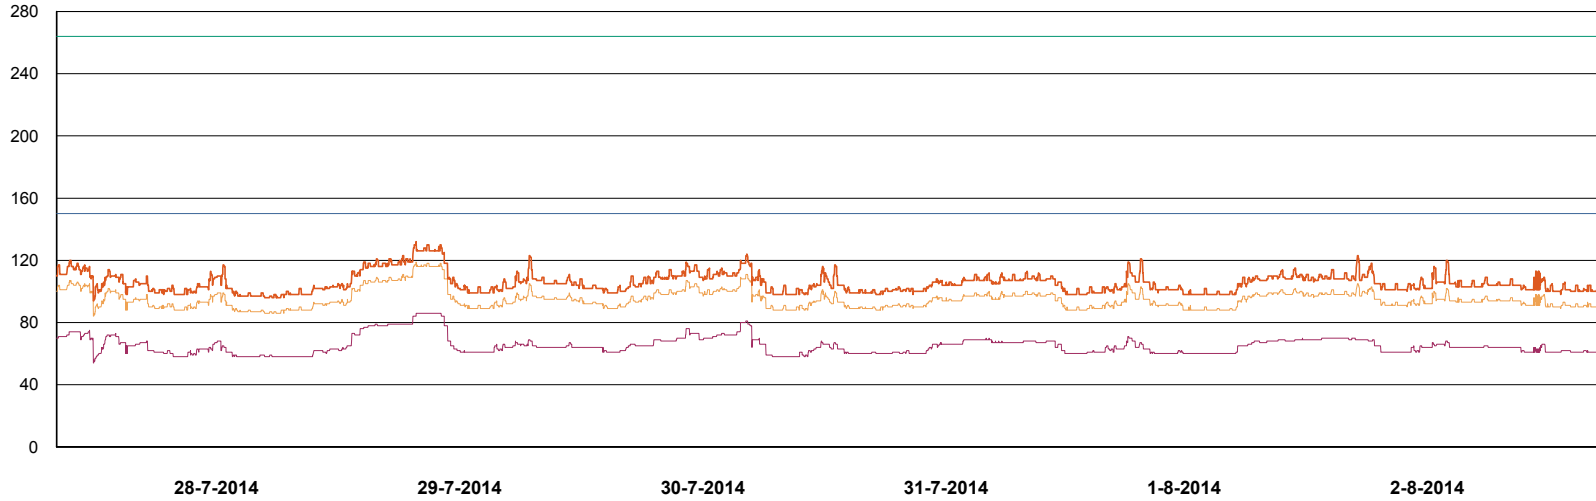

=====
 HARDDISK USAGE FIS_PRD_ORACLE2
 =====

| | Total disk space on C (GB) | Free disk space on C (GB) |
|-----------|----------------------------|---------------------------|
| 2-8-2014 | 279 | 229 |
| 1-8-2014 | 279 | 229 |
| 31-7-2014 | 279 | 229 |
| 30-7-2014 | 279 | 229 |
| 29-7-2014 | 279 | 229 |
| 28-7-2014 | 279 | 229 |
| 27-7-2014 | 279 | 230 |

Weekly SLA Customer Report

Customer FIS_Production
Database ID 46

DATABASE PERFORMANCE FISDB_Production

Weekly SLA Customer Report

Customer FIS_Production
Database ID 46

DATABASE PERFORMANCE FISDB_Standby

Weekly SLA Customer Report