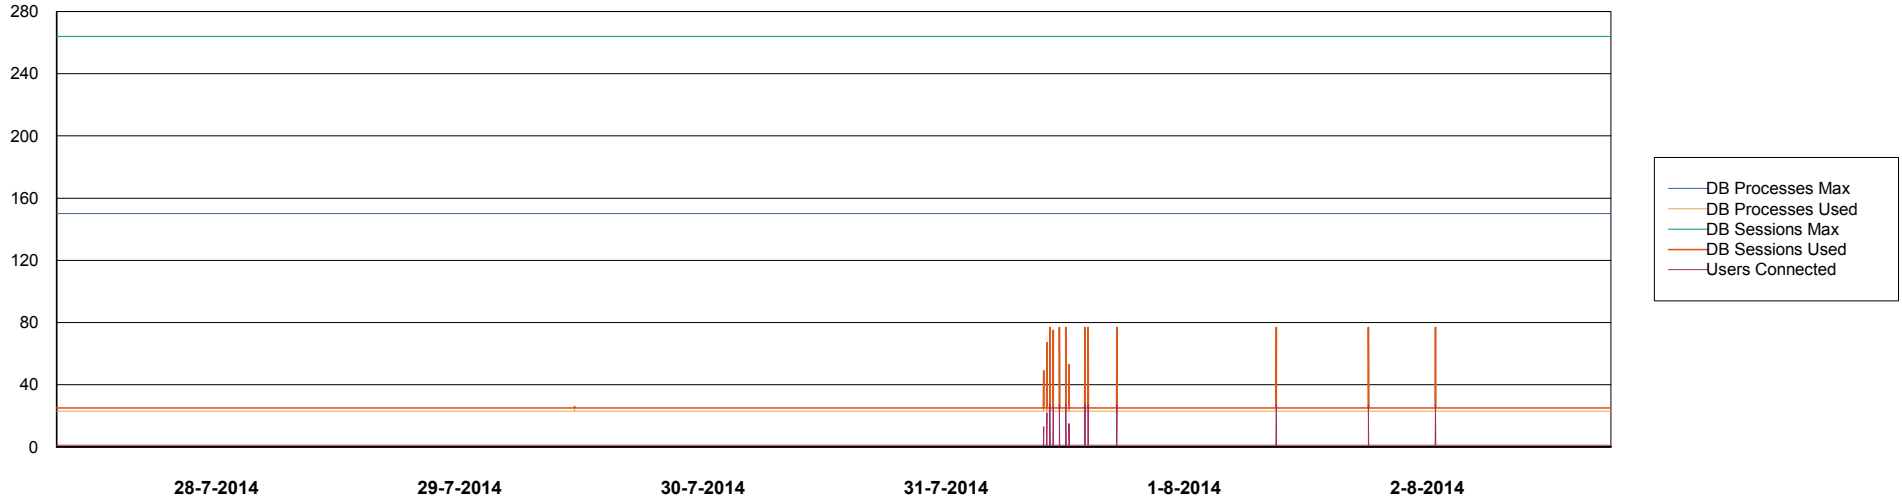

Weekly SLA Customer Report

Customer FIS_Production
Database ID 46

DATABASE PERFORMANCE FISDB_Production

Weekly SLA Customer Report

Customer FIS_Production
Database ID 46

DATABASE PERFORMANCE FISDB_Standby

Weekly SLA Customer Report