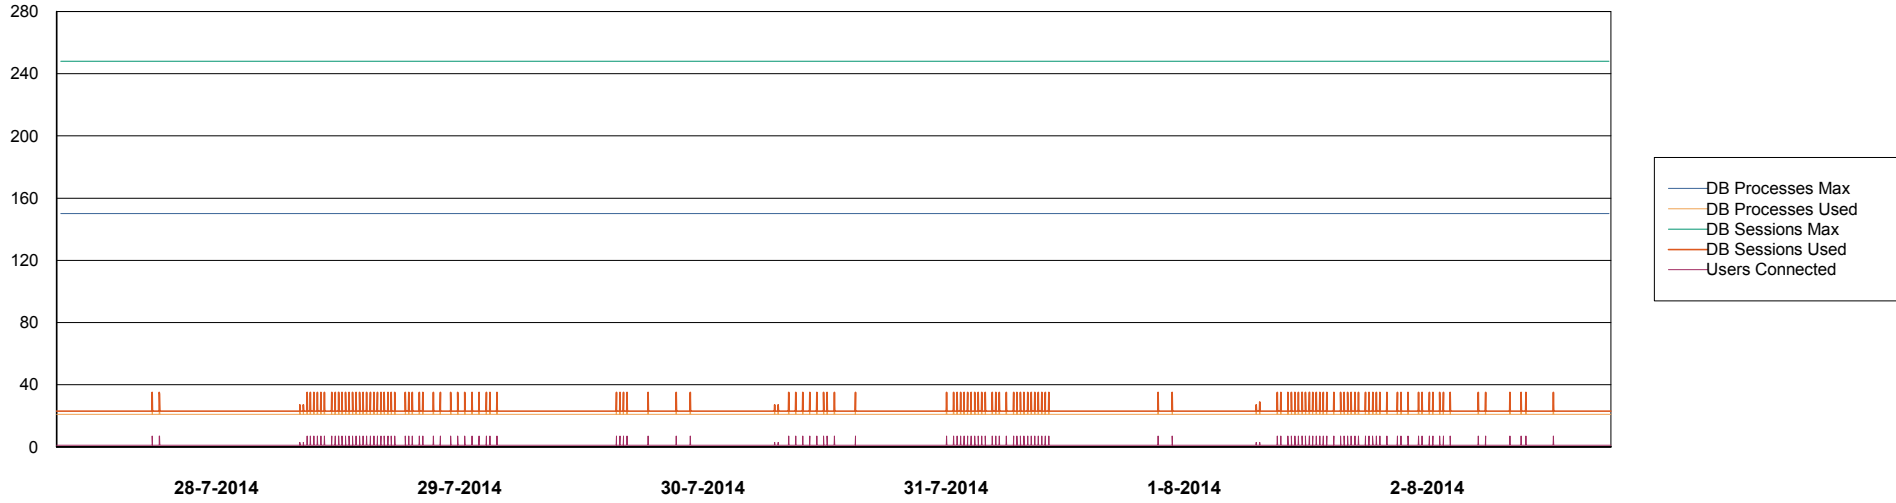

Weekly SLA Customer Report

Customer CSC_Production
Database ID 50

DATABASE PERFORMANCE CSCDB_Production

Weekly SLA Customer Report

Customer CSC_Production
Database ID 50

DATABASE PERFORMANCE CSCDB_Standby

Weekly SLA Customer Report