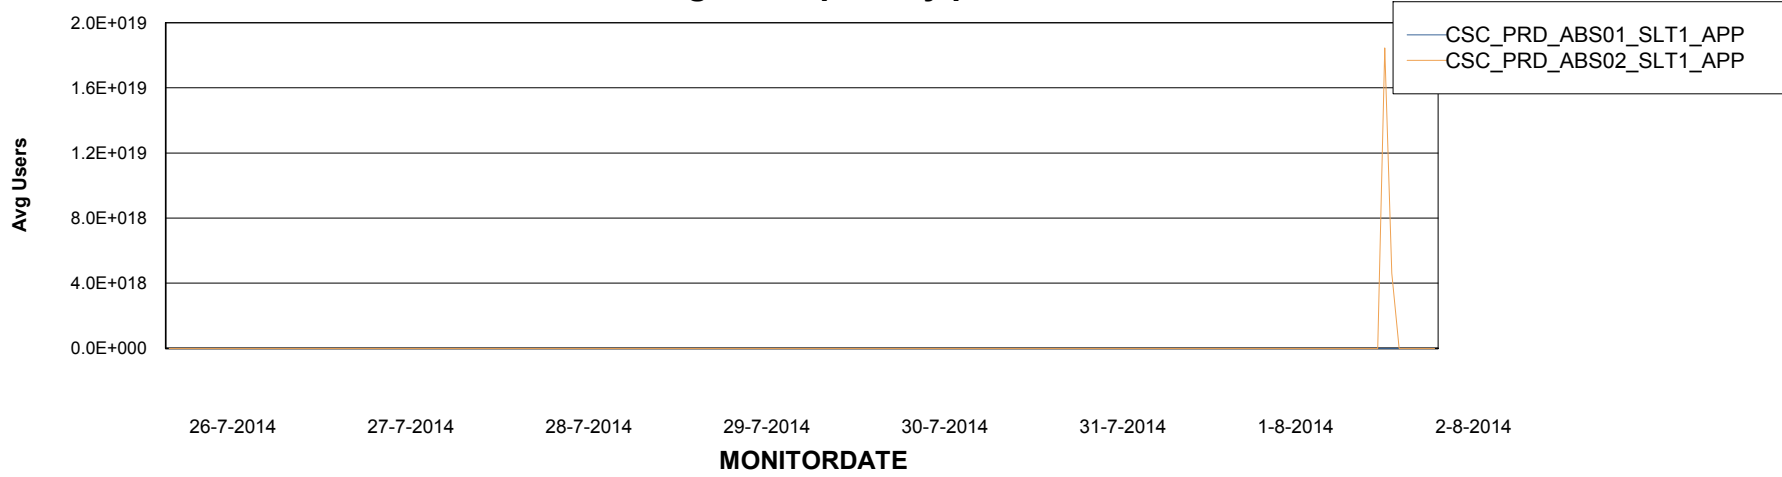

Weekly SLA Customer Report

Customer CSC_Production
Database ID 50

=====
ABSSolute Application Server Services
=====

Avg users per day per ABS server