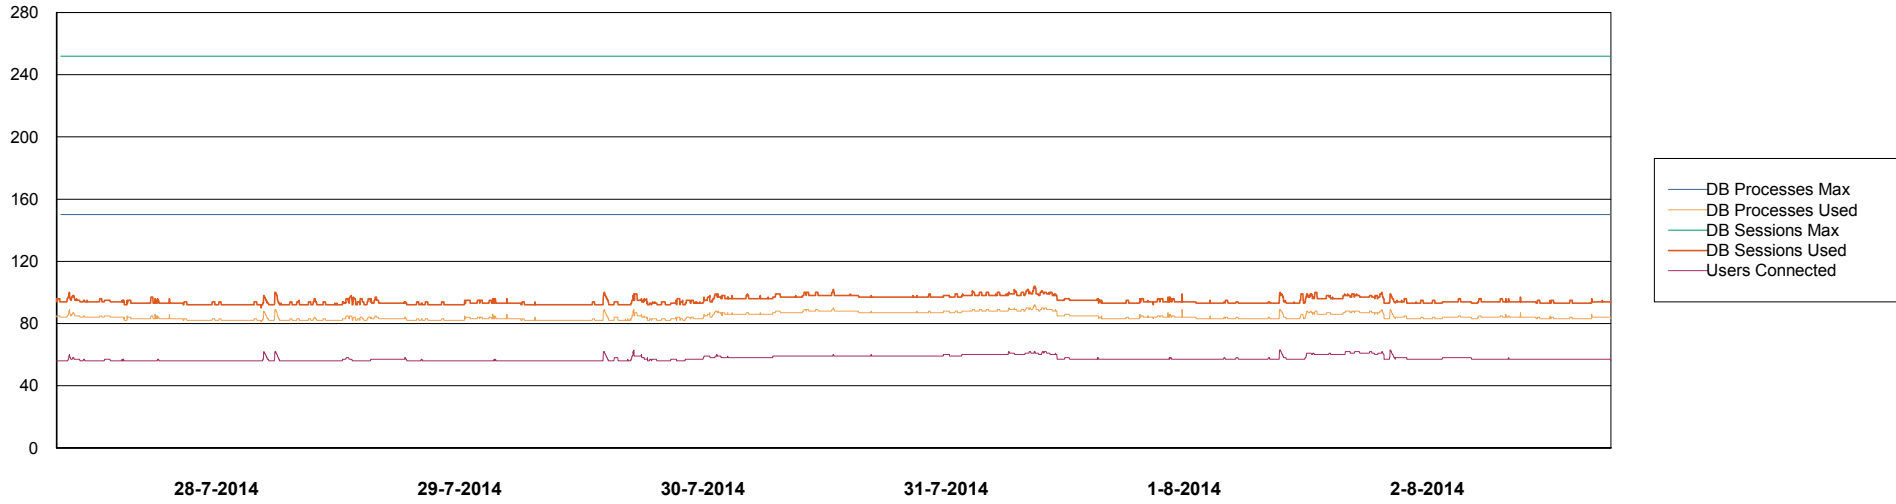

Weekly SLA Customer Report

Customer CSC_Production
Database ID 50

=====
HARDDISK USAGE CSC_PRD_ABS02
=====

	Total disk space on C (GB)	Free disk space on C (GB)
2-8-2014	80	4
1-8-2014	80	12
31-7-2014	80	12
30-7-2014	80	12
29-7-2014	80	12
28-7-2014	80	12
27-7-2014	80	12

=====
HARDDISK USAGE CSC_PRD_WEBSRV
=====

	Used disk space on C (GB)	Total disk space on C (GB)	Free disk space on C (GB)
2-8-2014	32	59	27
1-8-2014	31	59	27
31-7-2014	31	59	27
30-7-2014	31	59	27
29-7-2014	31	59	27
28-7-2014	31	59	27
27-7-2014	31	59	27

Weekly SLA Customer Report

Customer CSC_Production
Database ID 50

DATABASE PERFORMANCE CSCDB_Production