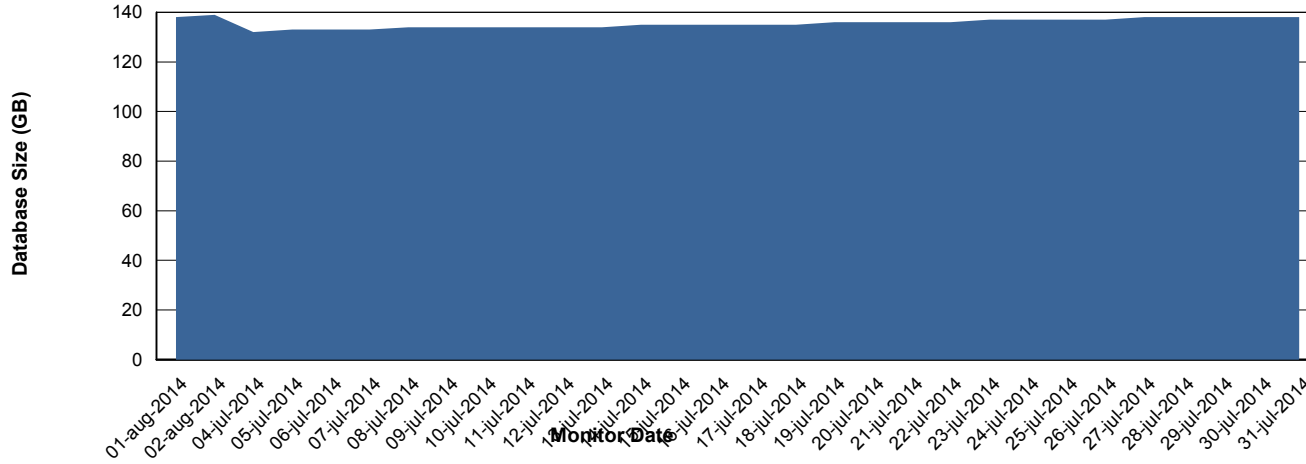

Weekly SLA Customer Report

Customer CSC_Production
Database ID 50

DATABASE PERFORMANCE CSCDB_Production

Weekly SLA Customer Report

Customer CSC_Production
Database ID 50

DATABASE PERFORMANCE CSCDB_Standby

Weekly SLA Customer Report

Customer CSC_Production
 Database ID 50

=====
 DATABASE SIZE CSCDB_Production
 =====

Database growth over last month

=====
 DATABASE TABLESPACES CSCDB_Production
 =====

TOTAL DATABASE SIZE PER TABLESPACE

Date	Tablespace Name	Filesize (Gb)	Usedsize (Gb)	Percentage free
2-8-2014	ABSDATA	44	37	16
	INDX	115	99	14
1-8-2014	ABSDATA	44	37	16
	INDX	115	99	14
31-7-2014	ABSDATA	44	37	16
	INDX	115	99	14
30-7-2014	ABSDATA	44	37	16
	INDX	115	99	14
29-7-2014	ABSDATA	44	37	16
	INDX	115	99	14
28-7-2014	ABSDATA	44	37	16
	INDX	115	98	15
27-7-2014	ABSDATA	44	37	16
	INDX	114	98	14