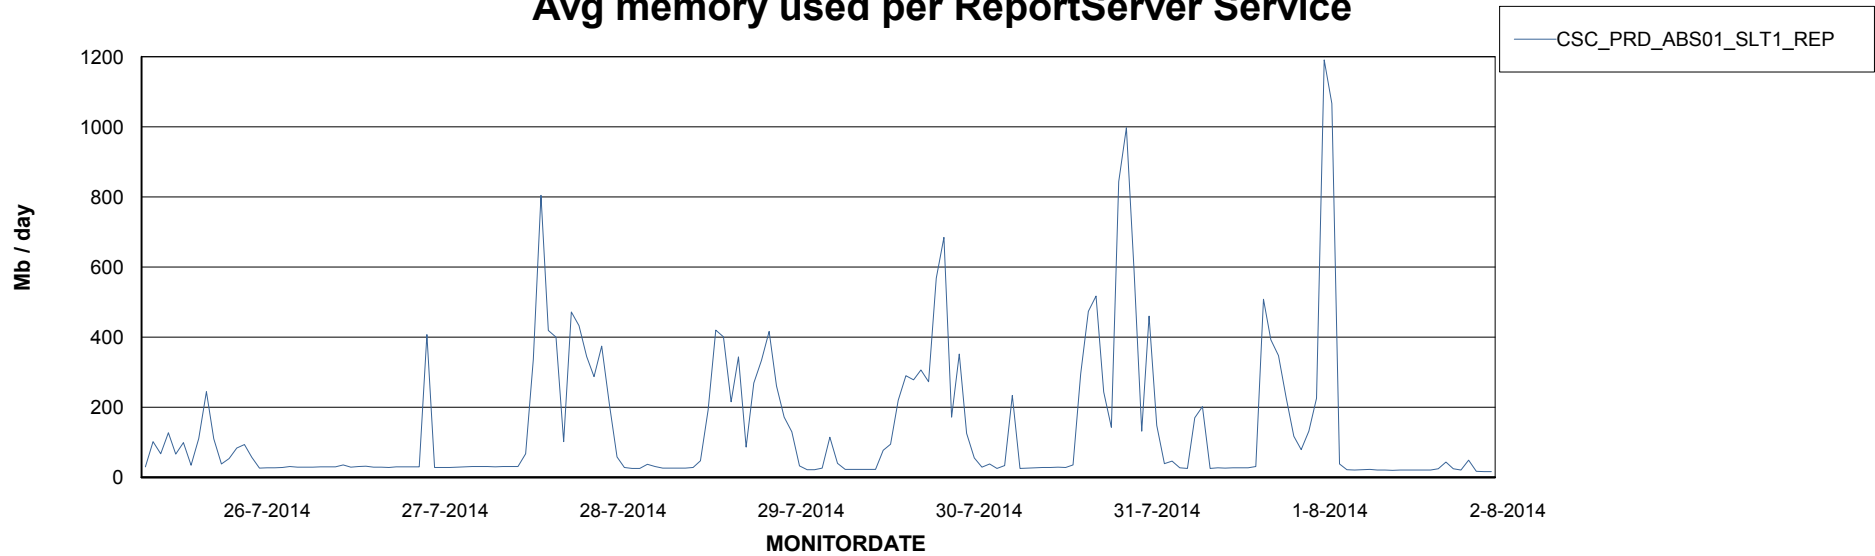

Avg users per day per ABS server

Weekly SLA Customer Report

Customer CSC_Production
Database ID 50

=====
ABSolute Application ReportServer Services
=====

Disaster per ReportServer

Avg memory used per ReportServer Service