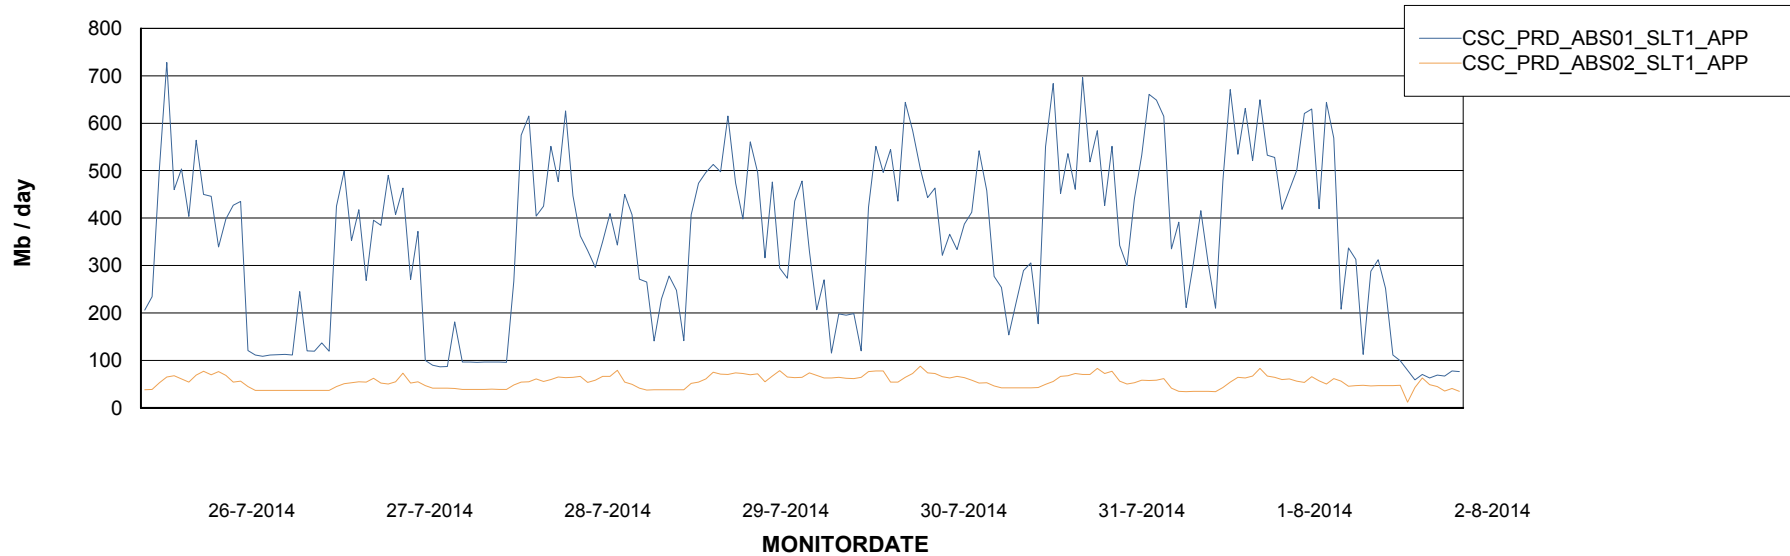

Weekly SLA Customer Report

Customer CSC_Production
Database ID 50

=====
STANDBY DATABASE HEALTH CSC_Production
=====

Recovery lag for last 7 days

Weekly SLA Customer Report

Customer CSC_Production
Database ID 50

=====
ABSolute Application Server Services
=====

Disaster per ABS Server

Avg memory used per ABS Server Service

Weekly SLA Customer Report

Customer CSC_Production
Database ID 50

=====
ABSSolute Application Server Services
=====